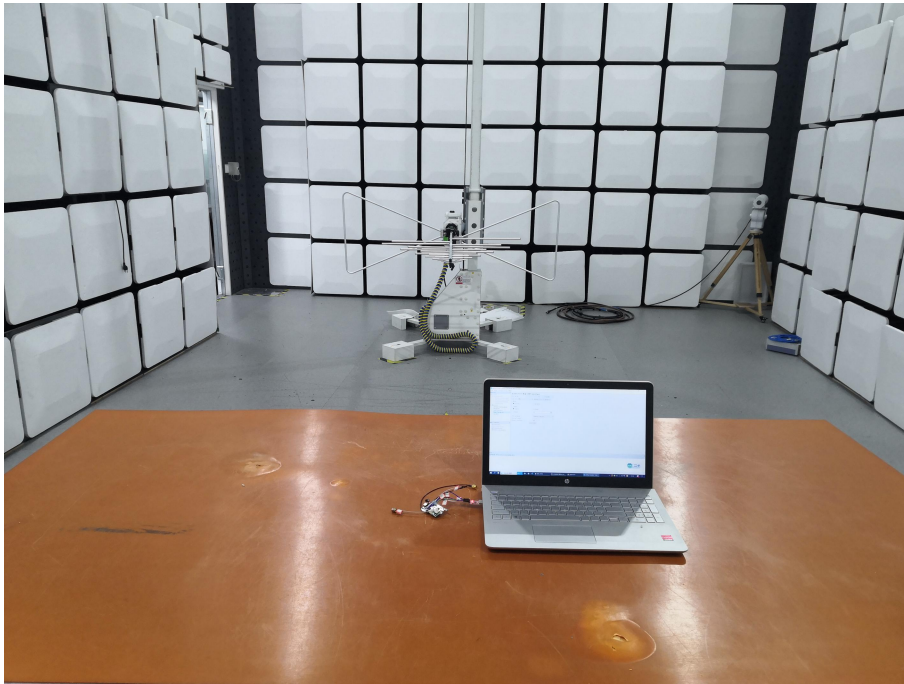

Mode:LW004-PB

Radiated Measurement (Below 1GHz)

Radiated Measurement (Above 1GHz)

RF Conducted

CONDUCTED EMISSION TEST SETUP