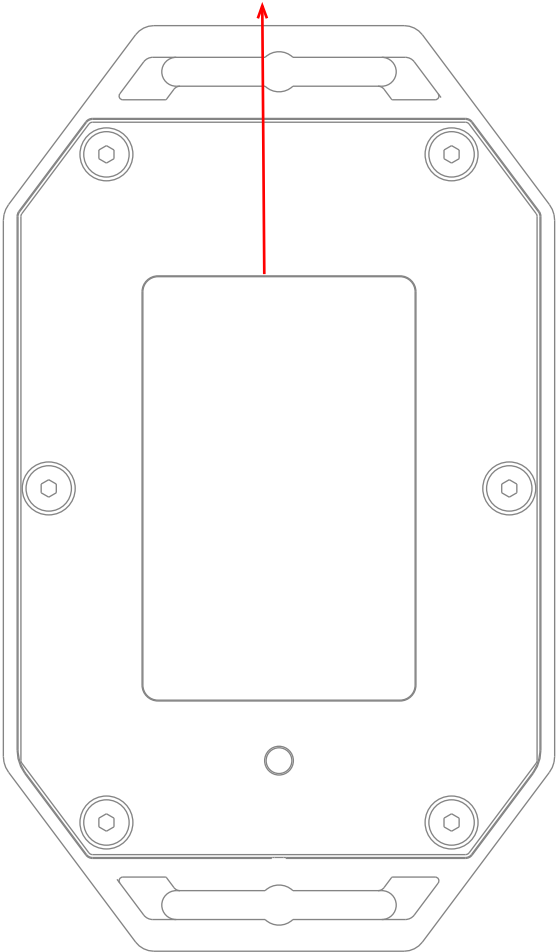

Label position

Label

55.5mm

35.5 mm