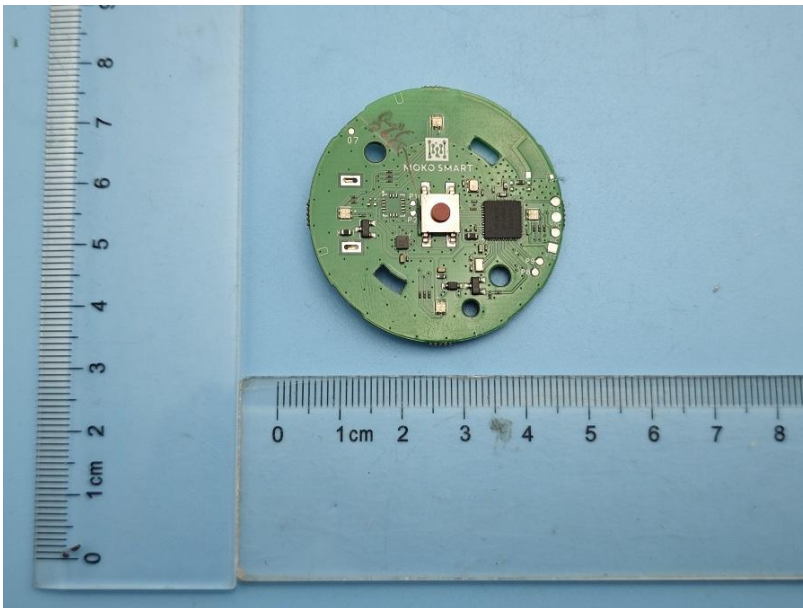

**Internal photo**

Antenna  
2402-2480MHz