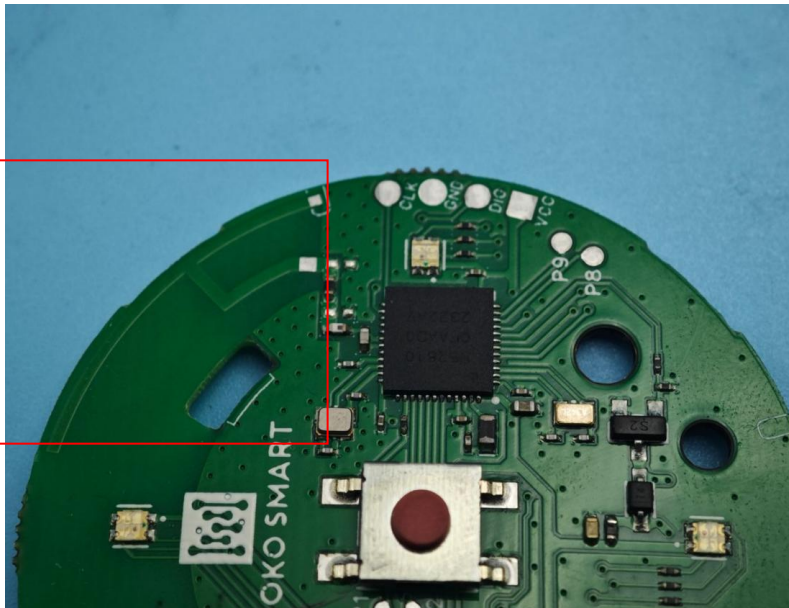

**Internal photo**

Antenna  
2402-2480MHz