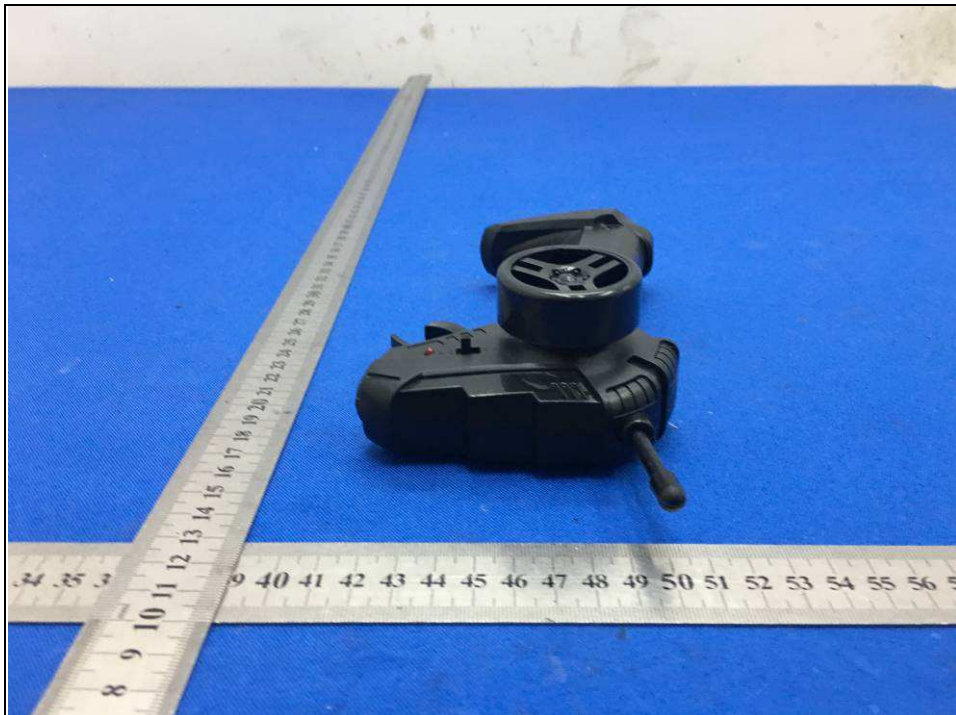

**BUREAU
VERITAS**

Reference No.: 2106WDG0456

PHOTOGRAPHS OF THE EUT

**BUREAU
VERITAS**

Reference No.: 2106WDG0456

**BUREAU
VERITAS**

Reference No.: 2106WDG0456