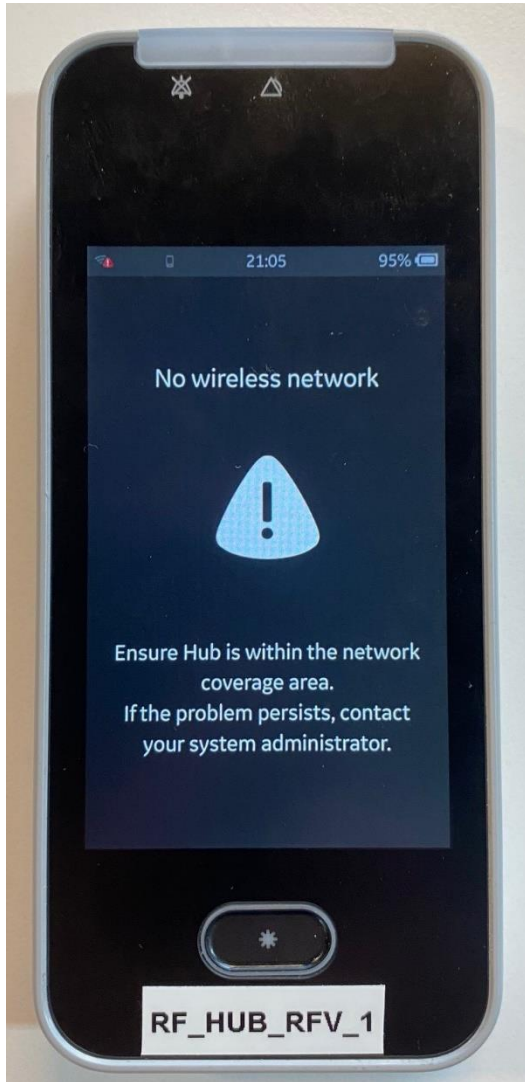

Portrait HUB01 external photographs

left view

front view

right view

back view

top view

bottom view

FCC ID typo (HUB1 → HUB01) is fixed to the commercial devices