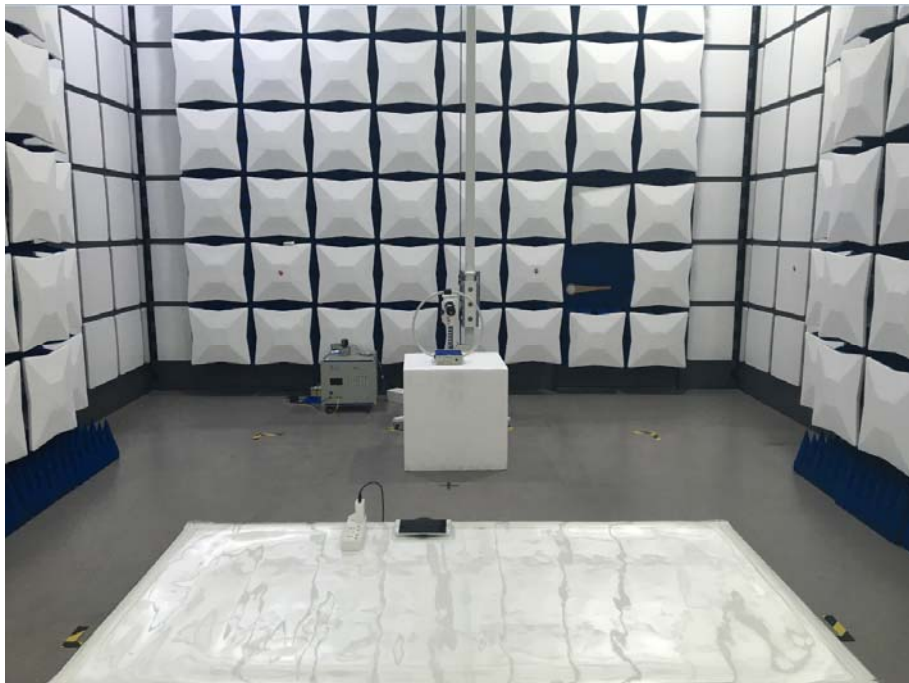

---

Test Model: WCT-K9

Radiated Emission

---

Conducted Power Line Emission test