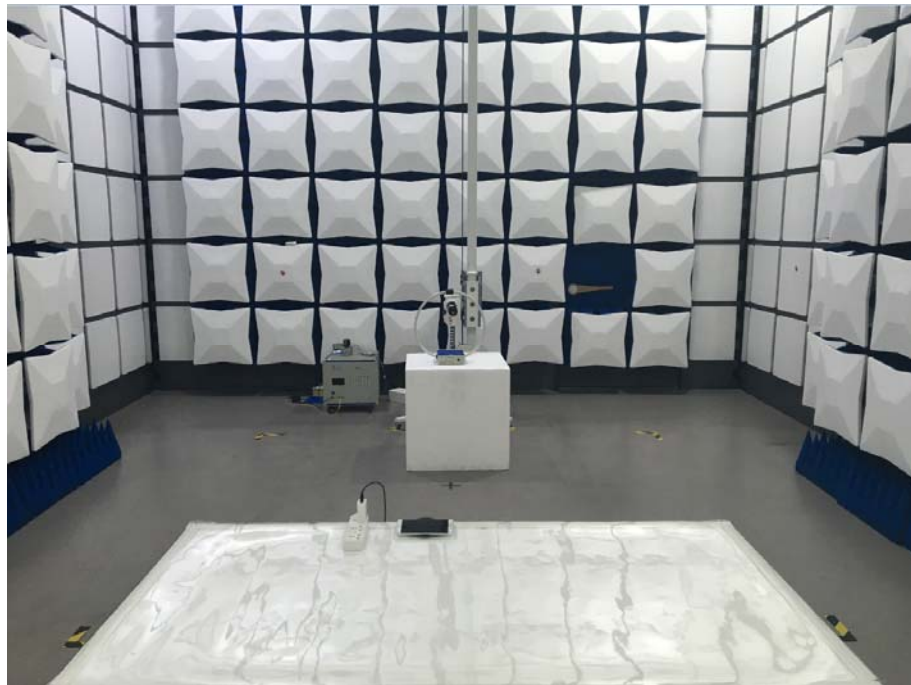

---

Test Model: WCT-K9

Radiated Emission

---

Conducted Power Line Emission test