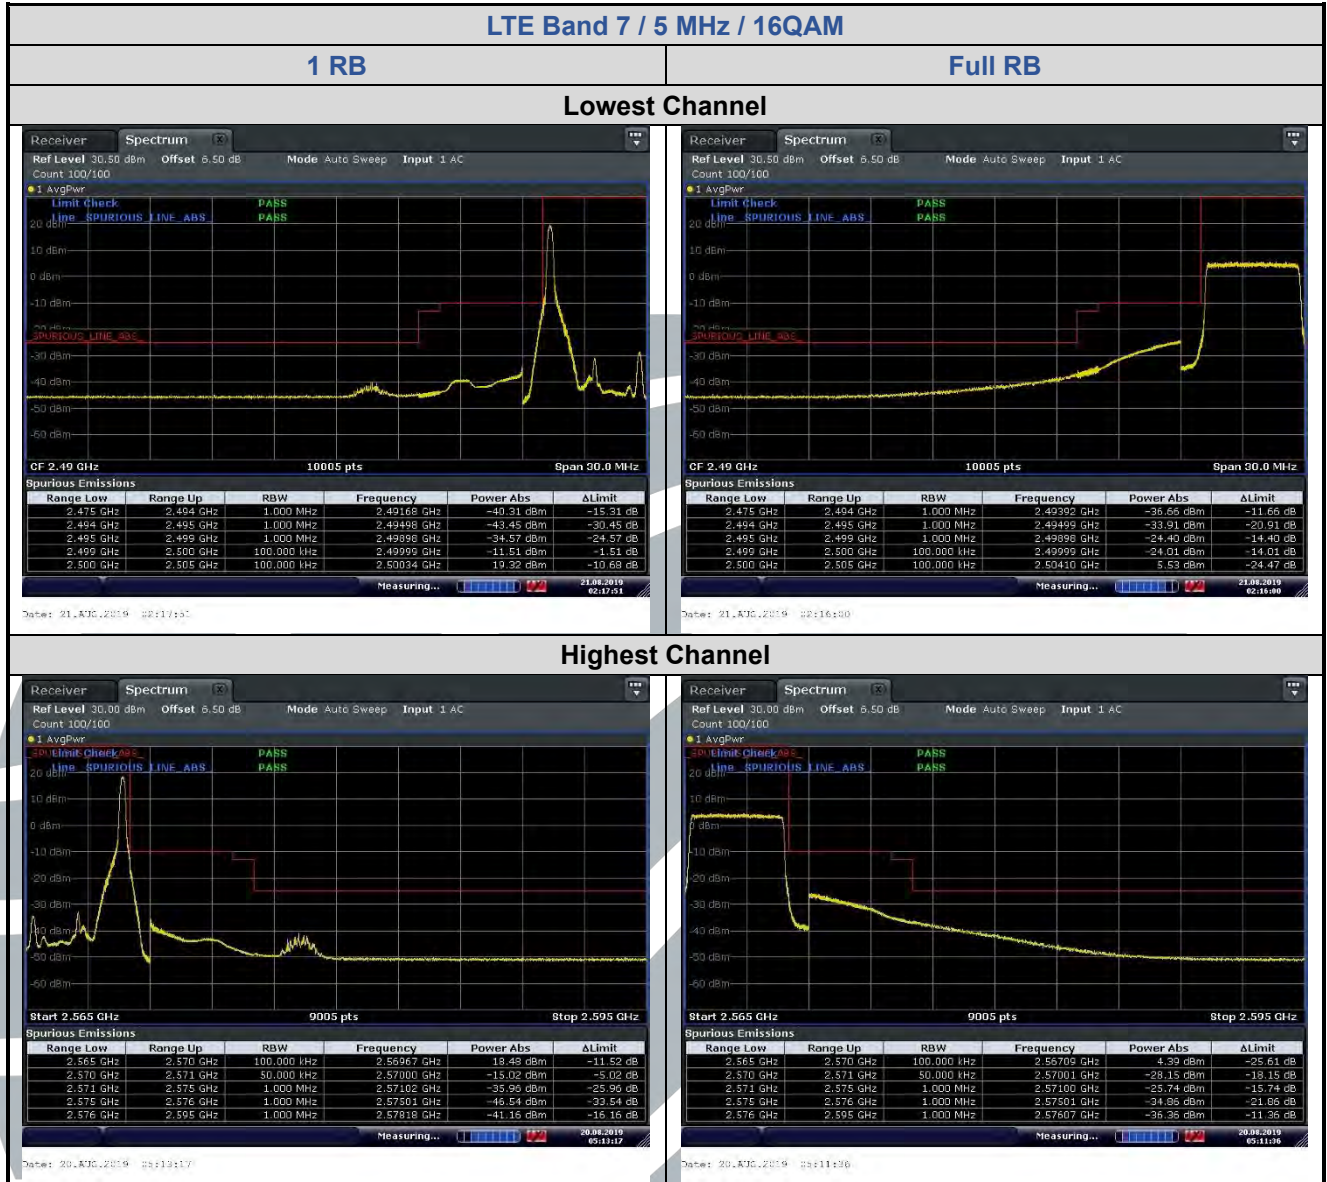

5.6.3 LTE Band 5

LTE Band 5 / 1.4 MHz / 16QAM

LTE Band 5 / 3 MHz / 16QAM

LTE Band 5 / 1.4 MHz / 64QAM

LTE Band 5 / 3 MHz / 64QAM

5.6.4 LTE Band 7

LTE Band 7 / 10 MHz / QPSK

LTE Band 7 / 15 MHz / QPSK

LTE Band 7 / 20 MHz / 16QAM

LTE Band 7 / 5 MHz / 64QAM

5.6.5 LTE Band 12

LTE Band 12 / 1.4 MHz / 16QAM

LTE Band 12 / 3 MHz / 16QAM