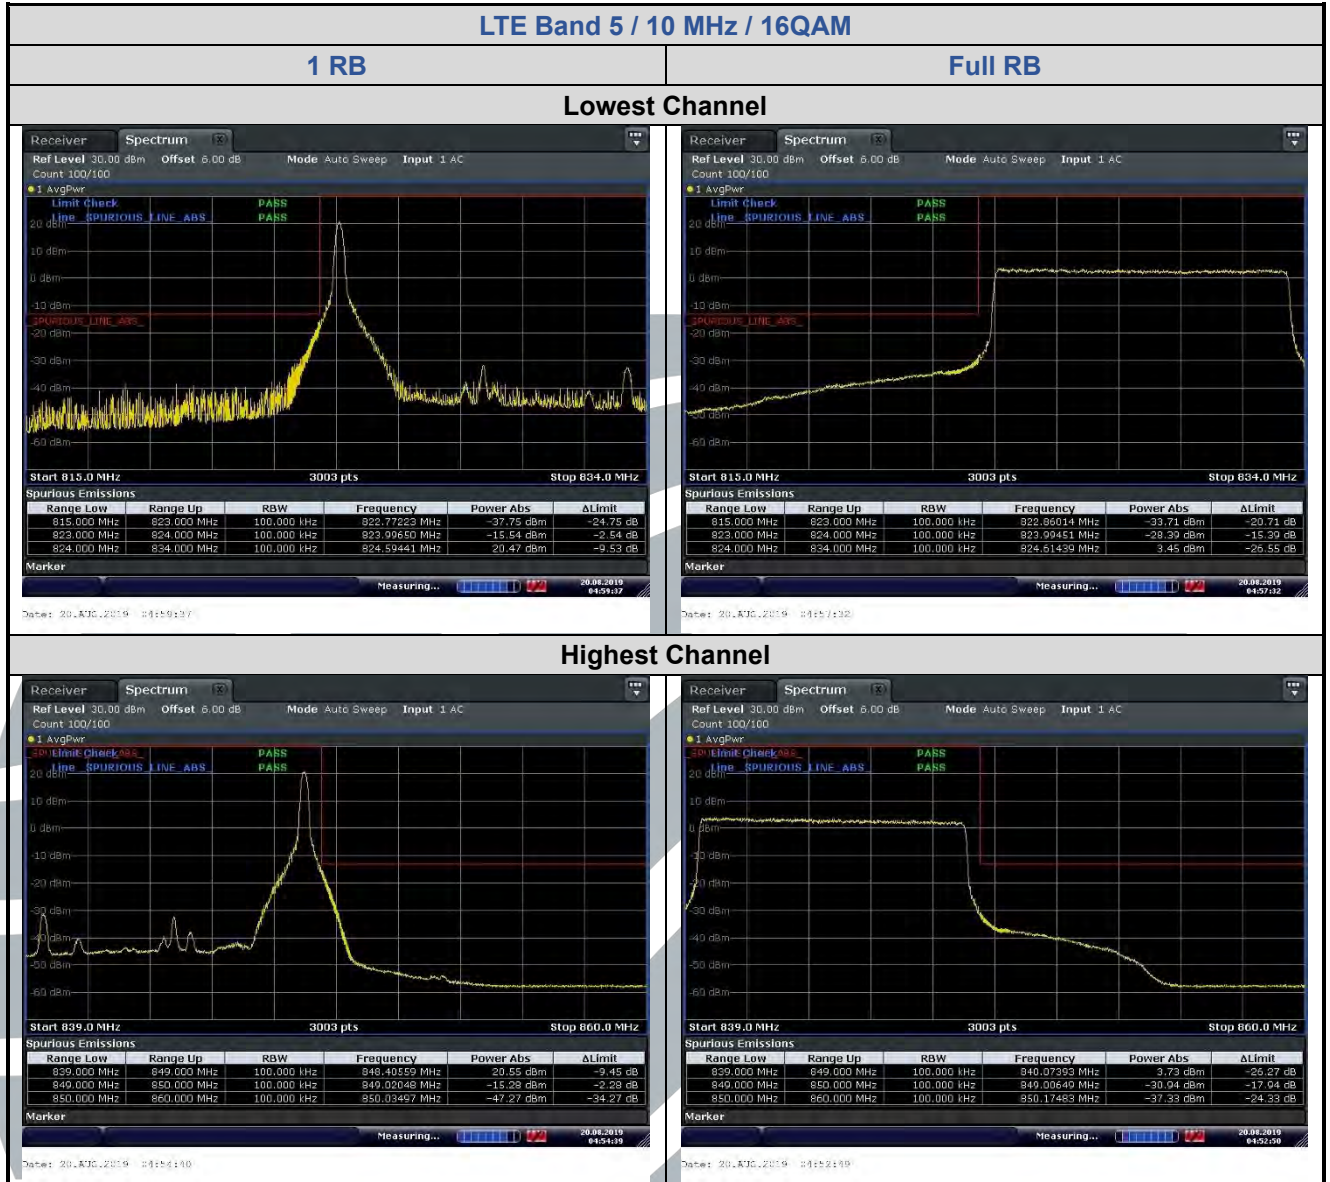

5.6.3 LTE Band 5

LTE Band 5 / 1.4 MHz / 16QAM

LTE Band 5 / 3 MHz / 16QAM

LTE Band 5 / 1.4 MHz / 64QAM

LTE Band 5 / 3 MHz / 64QAM

5.6.4 LTE Band 7

LTE Band 7 / 10 MHz / QPSK

LTE Band 7 / 15 MHz / QPSK

LTE Band 7 / 20 MHz / 16QAM

LTE Band 7 / 5 MHz / 64QAM

5.6.5 LTE Band 12

LTE Band 12 / 1.4 MHz / 16QAM

LTE Band 12 / 3 MHz / 16QAM