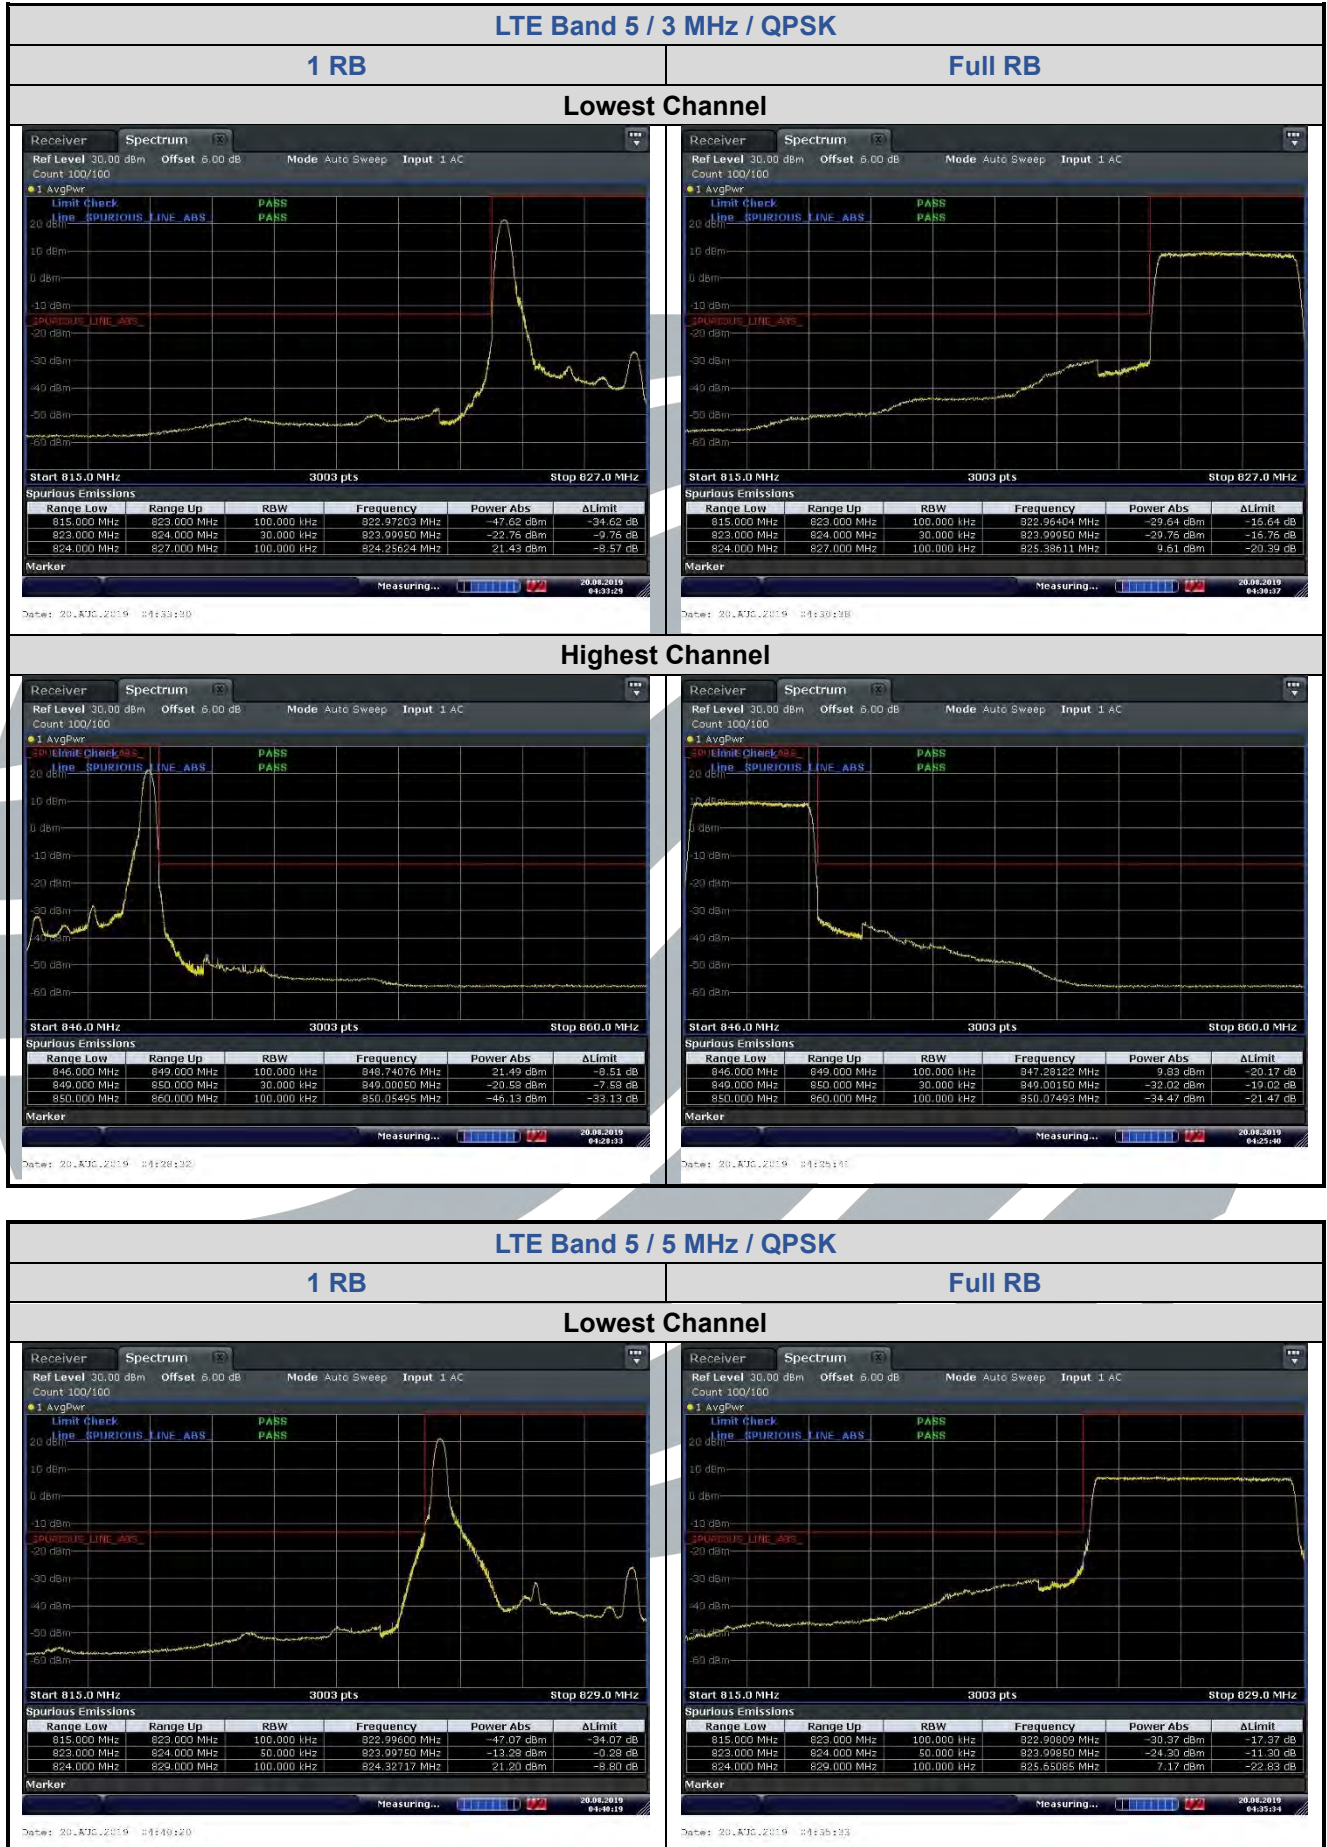

5.6.3 LTE Band 5

LTE Band 5 / 1.4 MHz / 16QAM

LTE Band 5 / 3 MHz / 16QAM

LTE Band 5 / 1.4 MHz / 64QAM

LTE Band 5 / 3 MHz / 64QAM

5.6.4 LTE Band 7

LTE Band 7 / 10 MHz / QPSK

LTE Band 7 / 15 MHz / QPSK

LTE Band 7 / 20 MHz / 16QAM

LTE Band 7 / 5 MHz / 64QAM

5.6.5 LTE Band 12

LTE Band 12 / 1.4 MHz / 16QAM

LTE Band 12 / 3 MHz / 16QAM