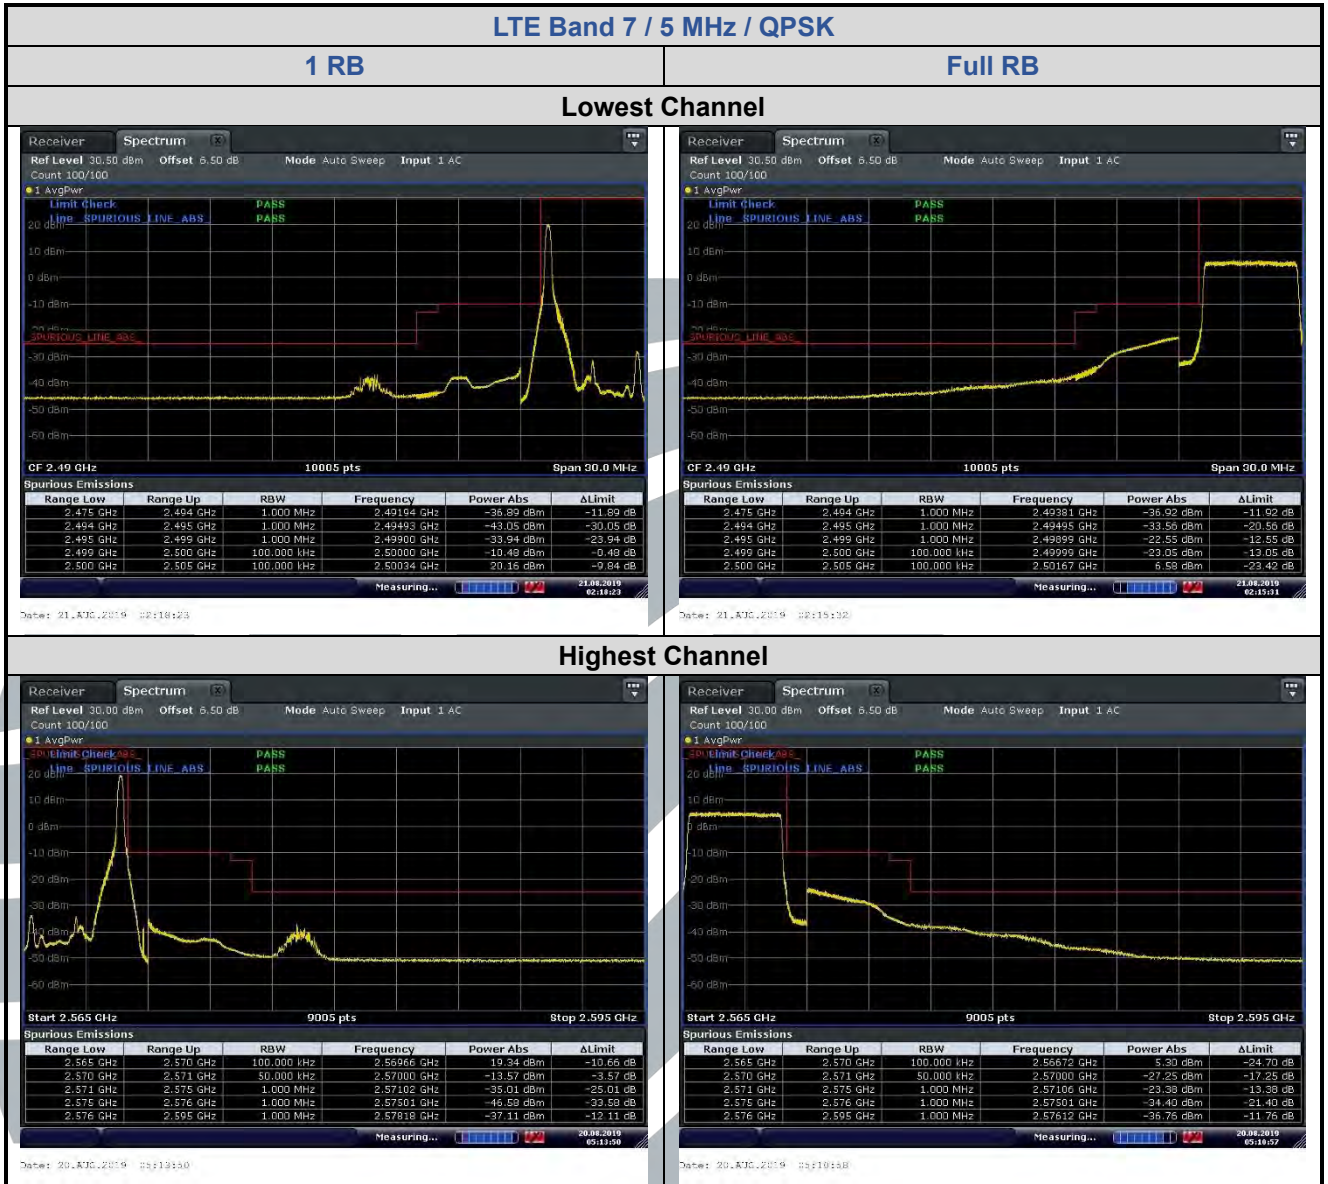

5.6.3 LTE Band 5

LTE Band 5 / 1.4 MHz / 16QAM

LTE Band 5 / 3 MHz / 16QAM

LTE Band 5 / 1.4 MHz / 64QAM

LTE Band 5 / 3 MHz / 64QAM

5.6.4 LTE Band 7

LTE Band 7 / 10 MHz / QPSK

LTE Band 7 / 15 MHz / QPSK

LTE Band 7 / 20 MHz / 16QAM

LTE Band 7 / 5 MHz / 64QAM

5.6.5 LTE Band 12

LTE Band 12 / 1.4 MHz / 16QAM

LTE Band 12 / 3 MHz / 16QAM