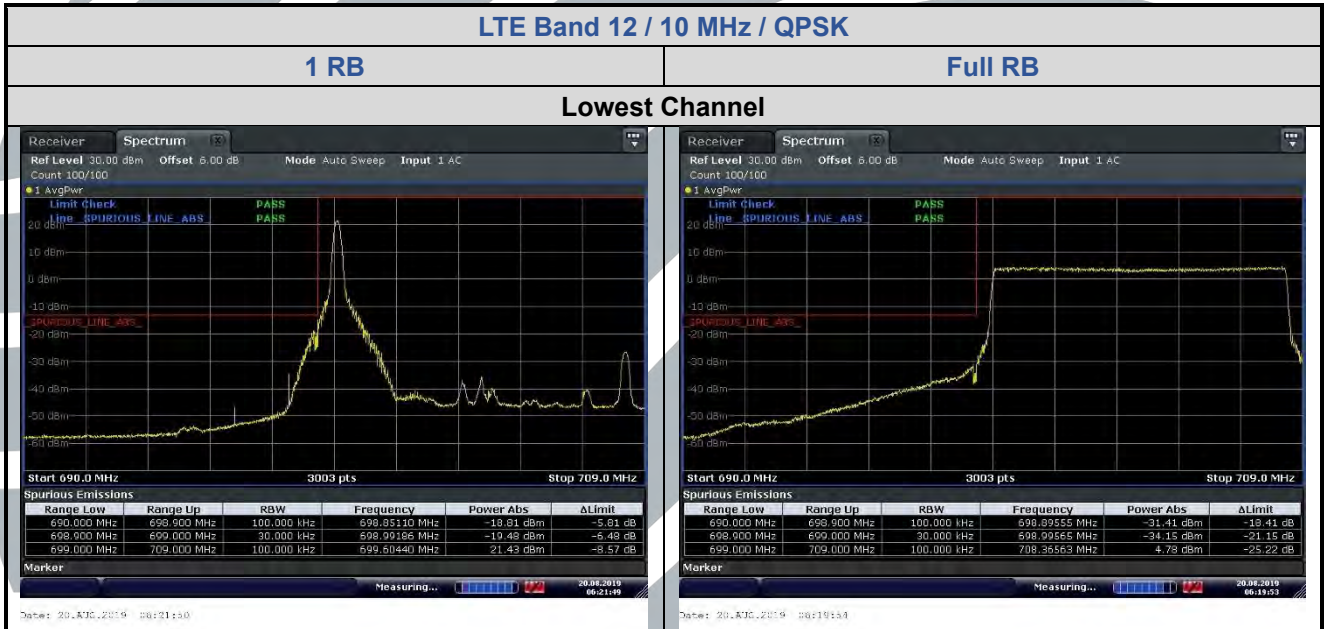

LTE Band 7 / 20 MHz / 16QAM

LTE Band 7 / 5 MHz / 64QAM

5.6.5 LTE Band 12

LTE Band 12 / 1.4 MHz / 16QAM

LTE Band 12 / 3 MHz / 16QAM