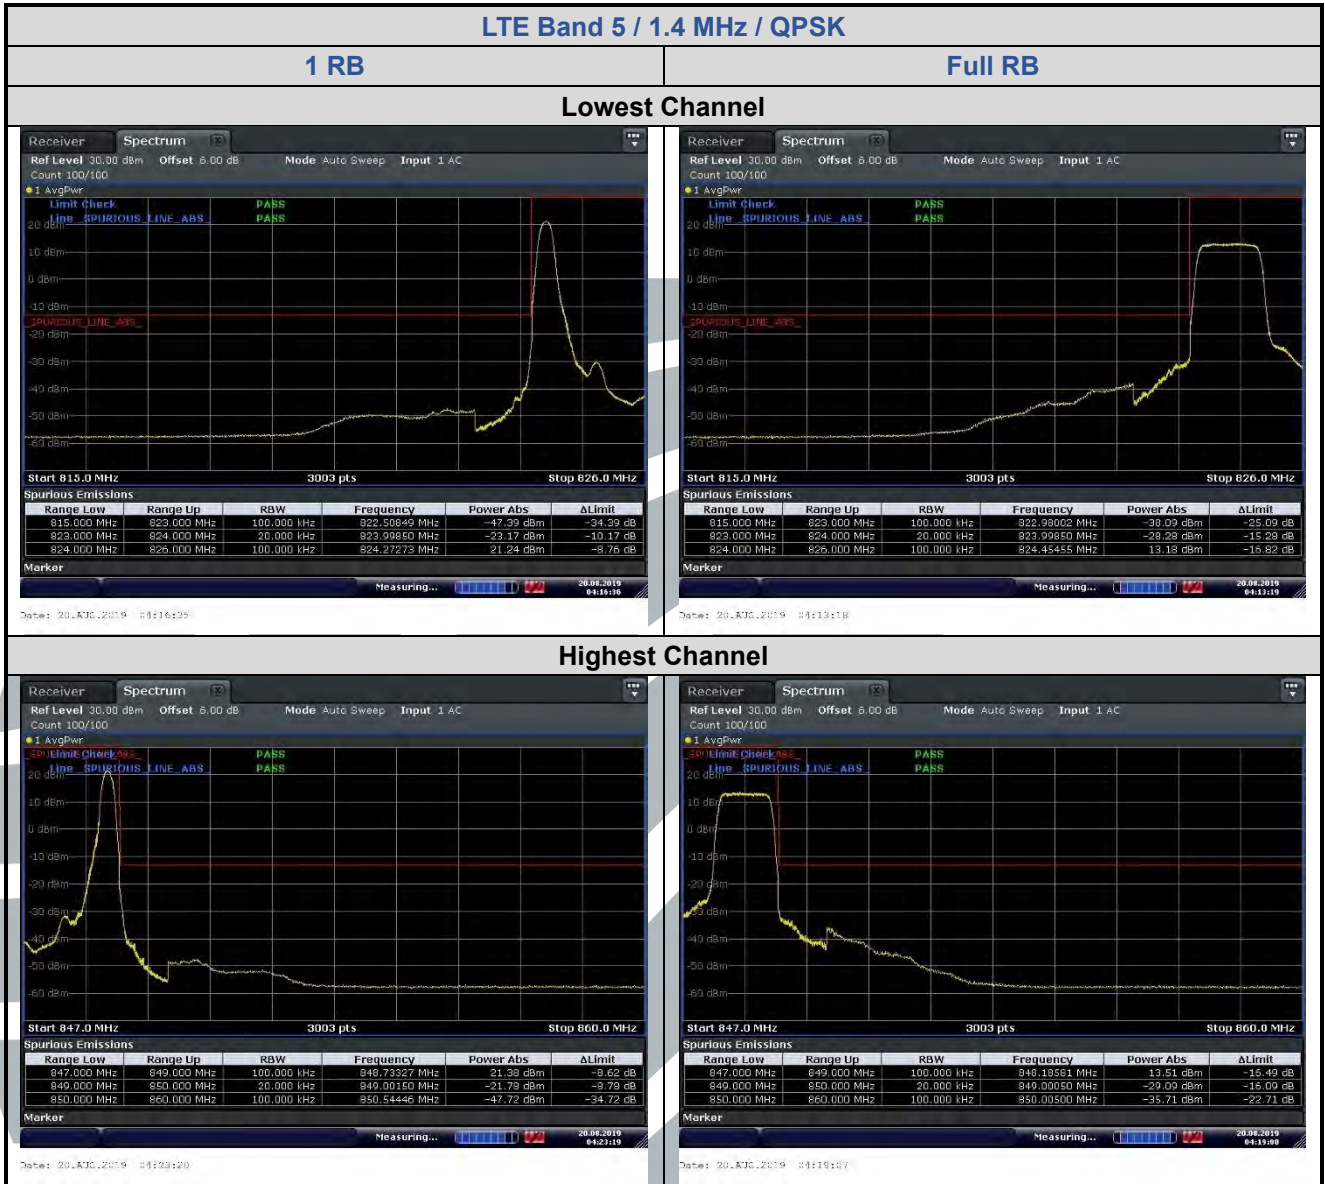

5.6.3 LTE Band 5

LTE Band 5 / 1.4 MHz / 16QAM

LTE Band 5 / 3 MHz / 16QAM

LTE Band 5 / 1.4 MHz / 64QAM

LTE Band 5 / 3 MHz / 64QAM

5.6.4 LTE Band 7

LTE Band 7 / 10 MHz / QPSK

LTE Band 7 / 15 MHz / QPSK

LTE Band 7 / 20 MHz / 16QAM

LTE Band 7 / 5 MHz / 64QAM

5.6.5 LTE Band 12

LTE Band 12 / 1.4 MHz / 16QAM

LTE Band 12 / 3 MHz / 16QAM