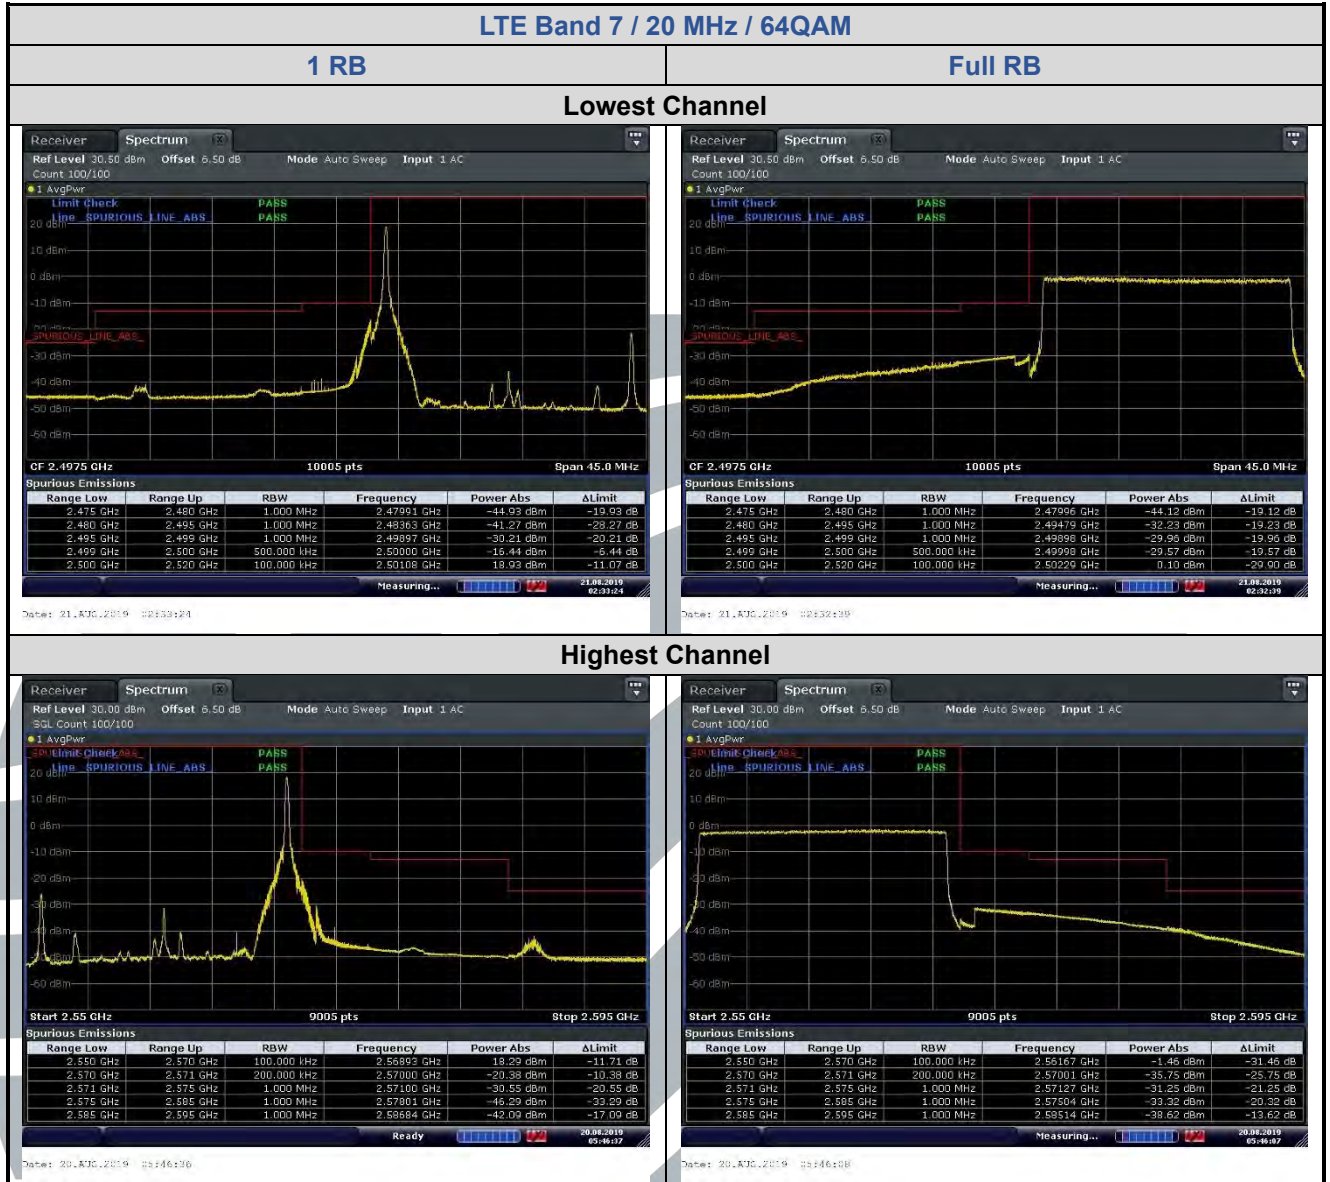

5.6.3 LTE Band 5

LTE Band 5 / 1.4 MHz / 16QAM

LTE Band 5 / 3 MHz / 16QAM

LTE Band 5 / 1.4 MHz / 64QAM

LTE Band 5 / 3 MHz / 64QAM

5.6.4 LTE Band 7

LTE Band 7 / 10 MHz / QPSK

LTE Band 7 / 15 MHz / QPSK

LTE Band 7 / 20 MHz / 16QAM

LTE Band 7 / 5 MHz / 64QAM

5.6.5 LTE Band 12

LTE Band 12 / 1.4 MHz / 16QAM

LTE Band 12 / 3 MHz / 16QAM