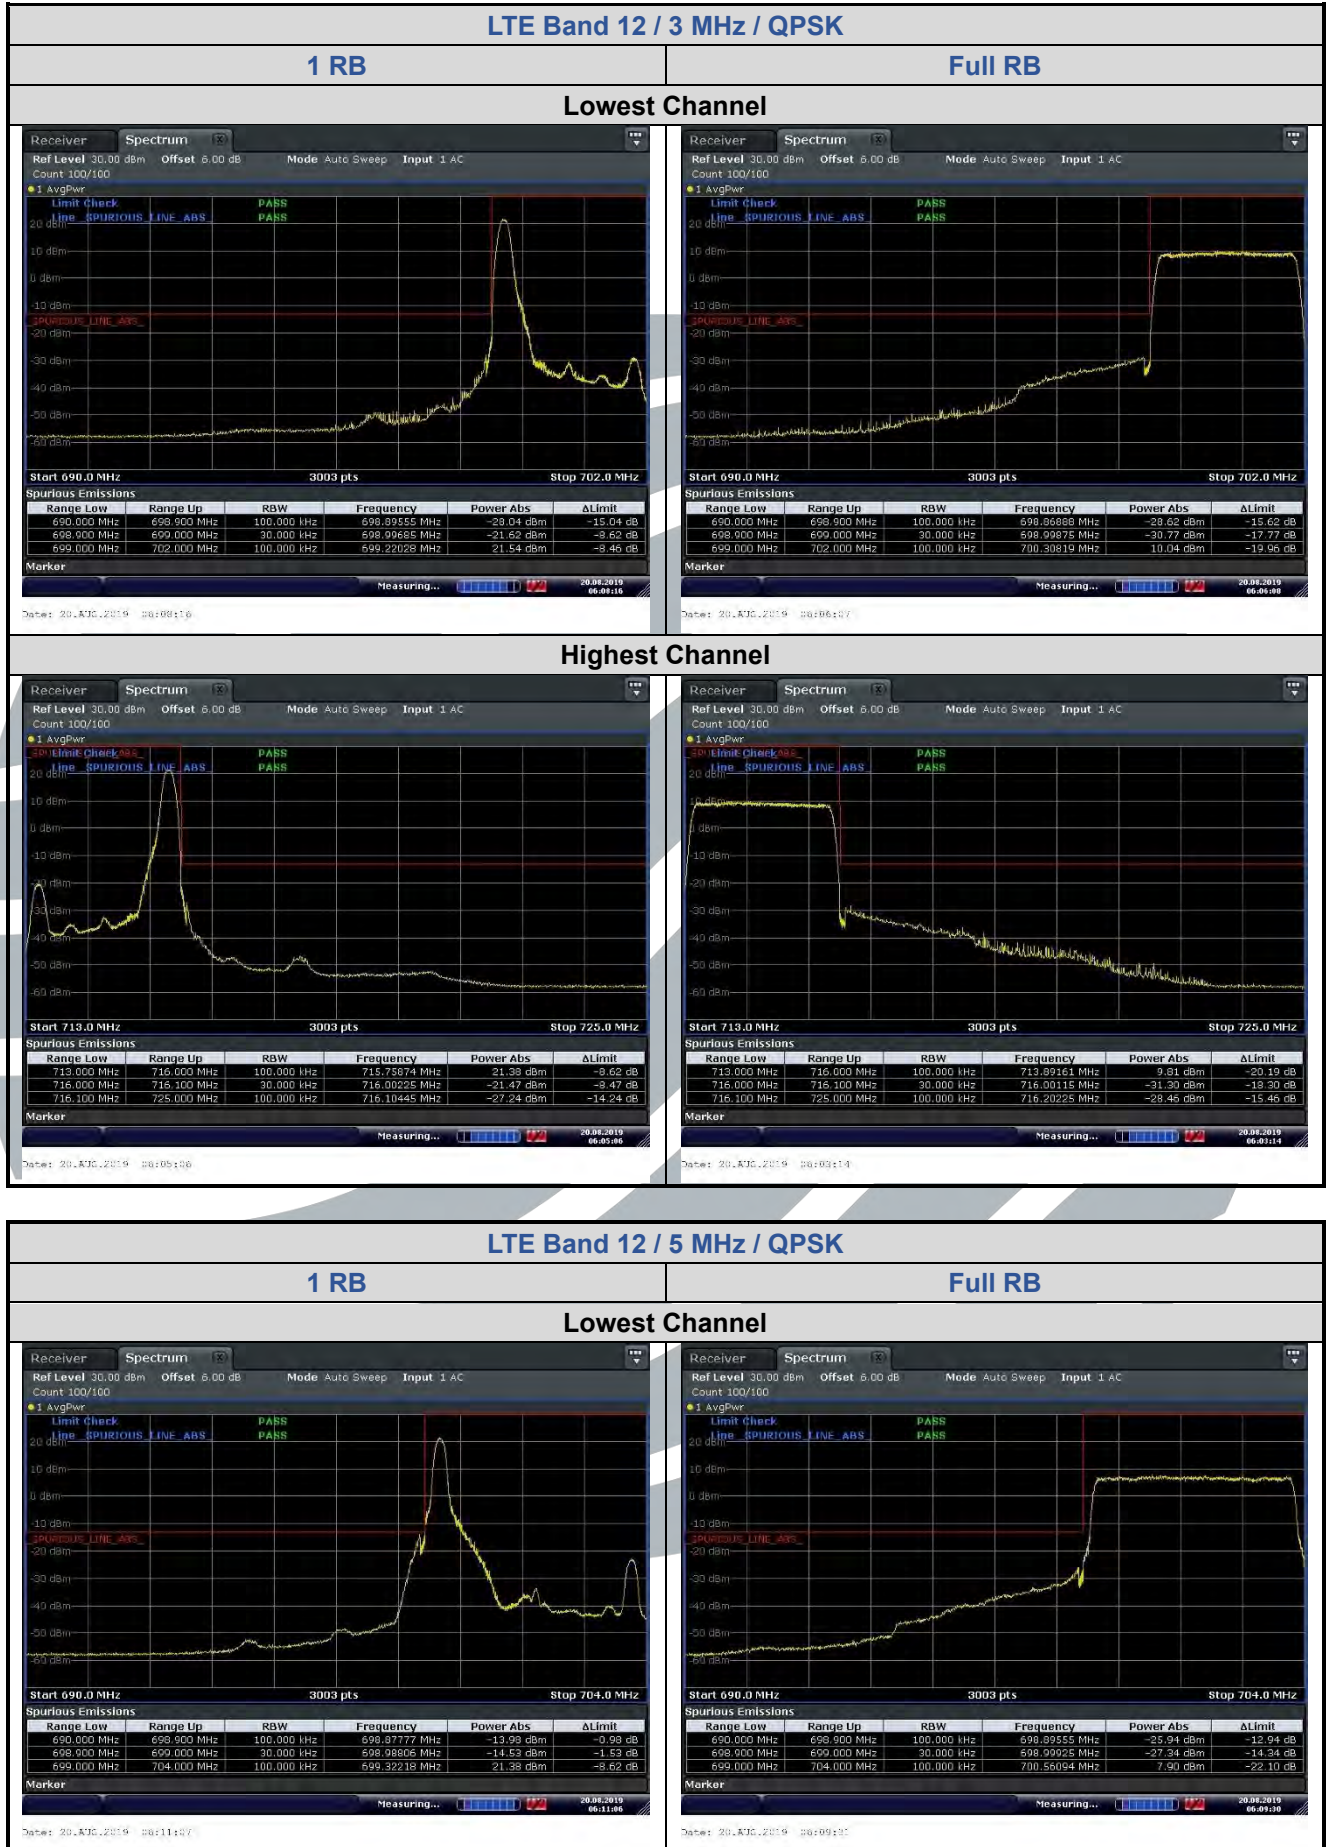

5.6.3 LTE Band 5

LTE Band 5 / 1.4 MHz / 16QAM

LTE Band 5 / 3 MHz / 16QAM

LTE Band 5 / 1.4 MHz / 64QAM

LTE Band 5 / 3 MHz / 64QAM

5.6.4 LTE Band 7

LTE Band 7 / 10 MHz / QPSK

LTE Band 7 / 15 MHz / QPSK

LTE Band 7 / 20 MHz / 16QAM

LTE Band 7 / 5 MHz / 64QAM

5.6.5 LTE Band 12

LTE Band 12 / 1.4 MHz / 16QAM

LTE Band 12 / 3 MHz / 16QAM