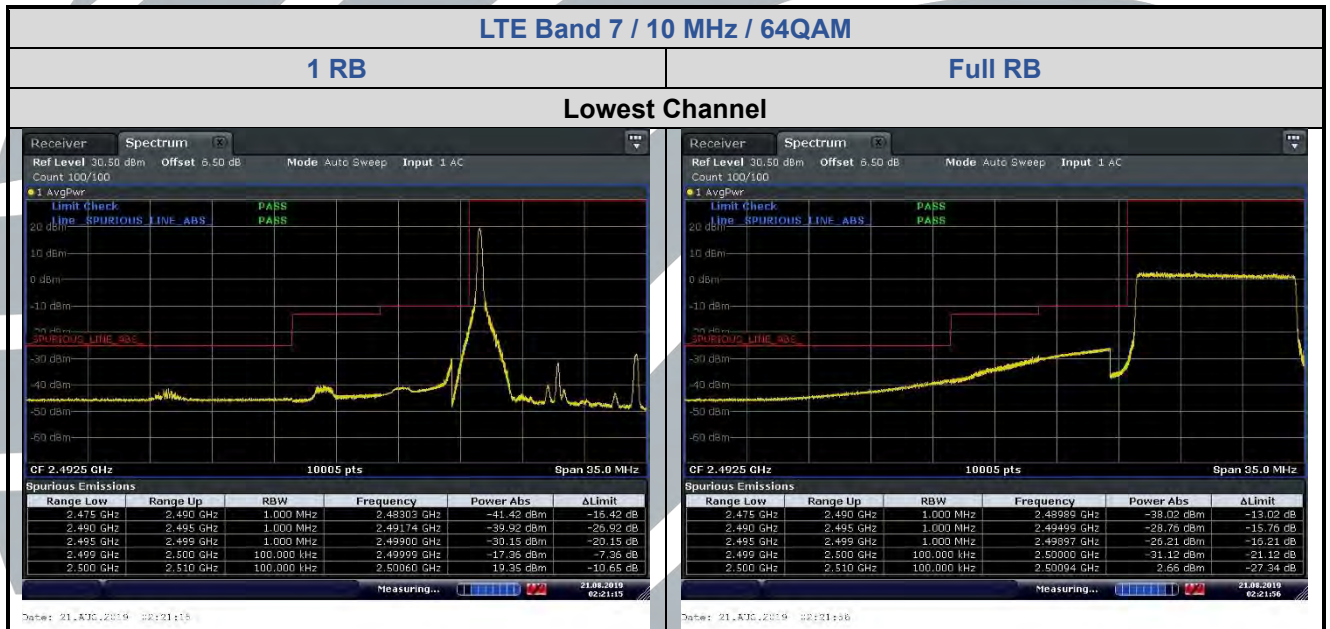

5.6.3 LTE Band 5

LTE Band 5 / 1.4 MHz / 16QAM

LTE Band 5 / 3 MHz / 16QAM

LTE Band 5 / 1.4 MHz / 64QAM

LTE Band 5 / 3 MHz / 64QAM

5.6.4 LTE Band 7

LTE Band 7 / 10 MHz / QPSK

LTE Band 7 / 15 MHz / QPSK

LTE Band 7 / 20 MHz / 16QAM

LTE Band 7 / 5 MHz / 64QAM

5.6.5 LTE Band 12

LTE Band 12 / 1.4 MHz / 16QAM

LTE Band 12 / 3 MHz / 16QAM