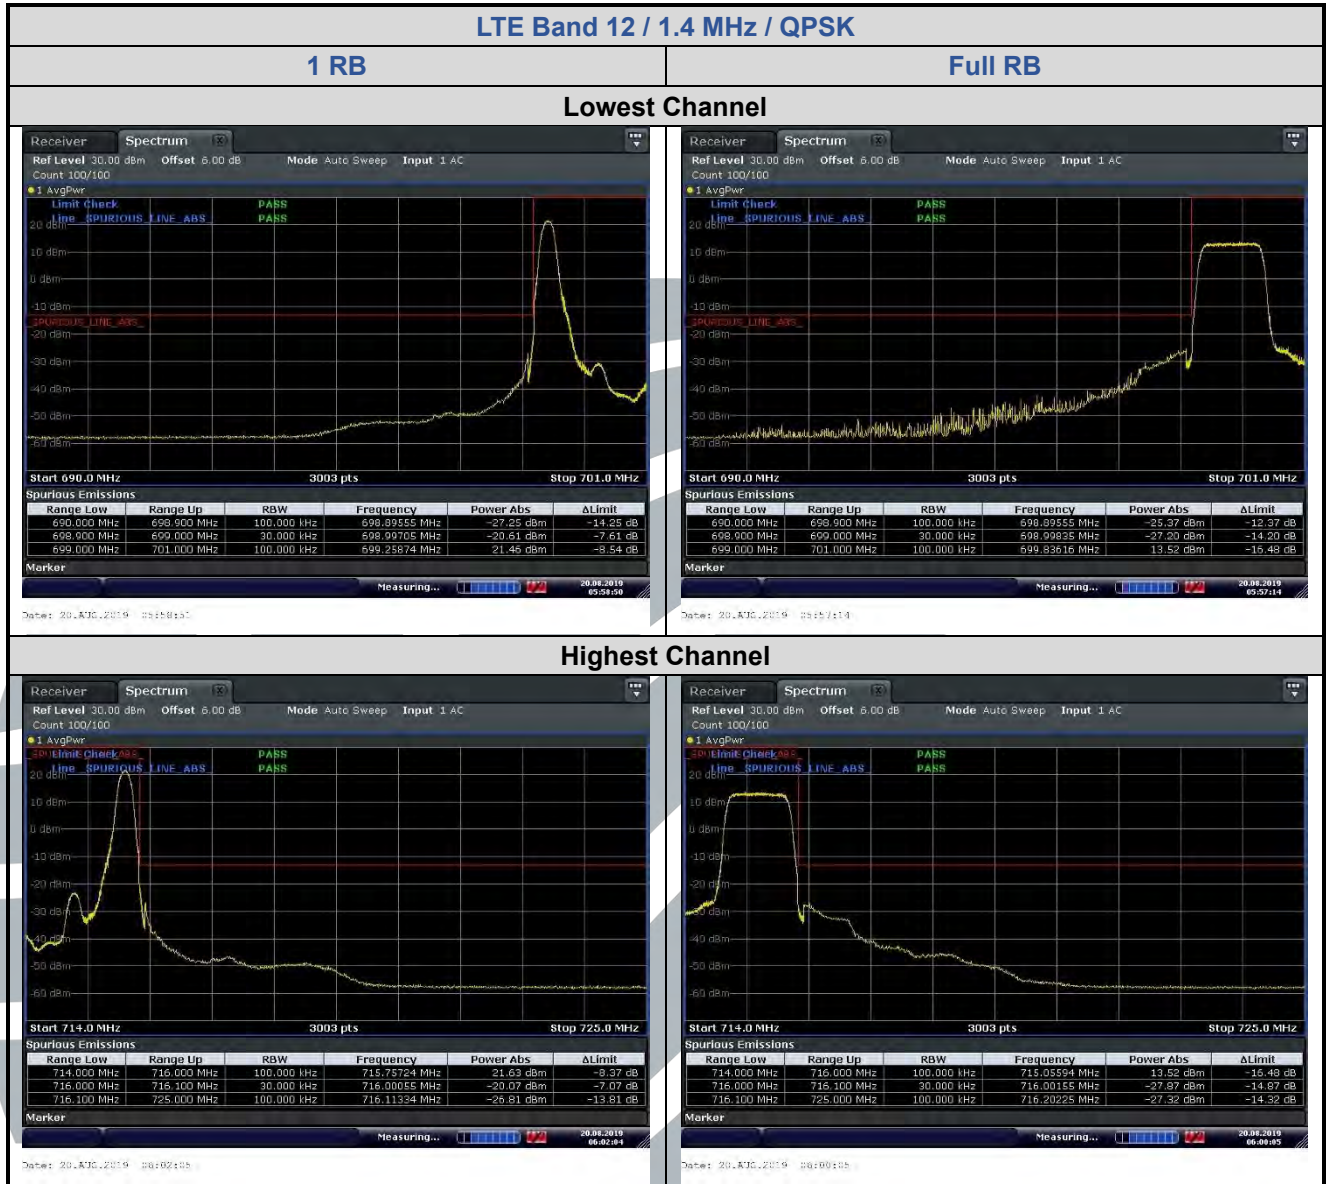

5.6.3 LTE Band 5

LTE Band 5 / 1.4 MHz / 16QAM

LTE Band 5 / 3 MHz / 16QAM

LTE Band 5 / 1.4 MHz / 64QAM

LTE Band 5 / 3 MHz / 64QAM

5.6.4 LTE Band 7

LTE Band 7 / 10 MHz / QPSK

LTE Band 7 / 15 MHz / QPSK

LTE Band 7 / 20 MHz / 16QAM

LTE Band 7 / 5 MHz / 64QAM

5.6.5 LTE Band 12

LTE Band 12 / 1.4 MHz / 16QAM

LTE Band 12 / 3 MHz / 16QAM