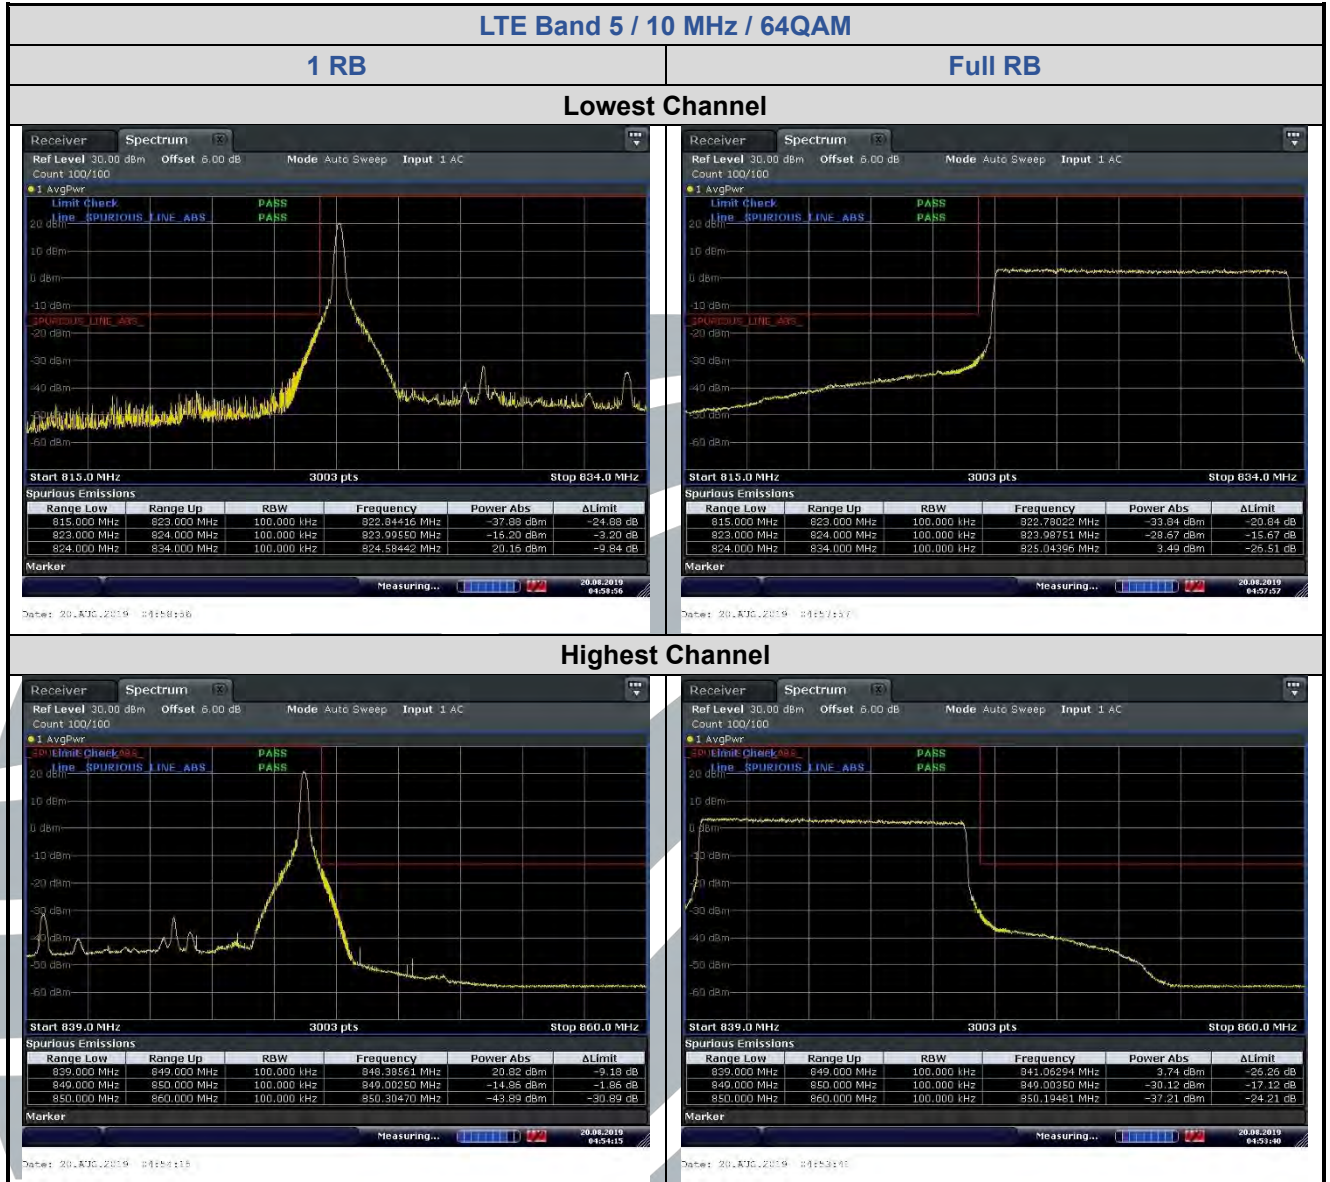

5.6.3 LTE Band 5

LTE Band 5 / 1.4 MHz / 16QAM

LTE Band 5 / 3 MHz / 16QAM

LTE Band 5 / 1.4 MHz / 64QAM

LTE Band 5 / 3 MHz / 64QAM

5.6.4 LTE Band 7

LTE Band 7 / 10 MHz / QPSK

LTE Band 7 / 15 MHz / QPSK

LTE Band 7 / 20 MHz / 16QAM

LTE Band 7 / 5 MHz / 64QAM

5.6.5 LTE Band 12

LTE Band 12 / 1.4 MHz / 16QAM

LTE Band 12 / 3 MHz / 16QAM