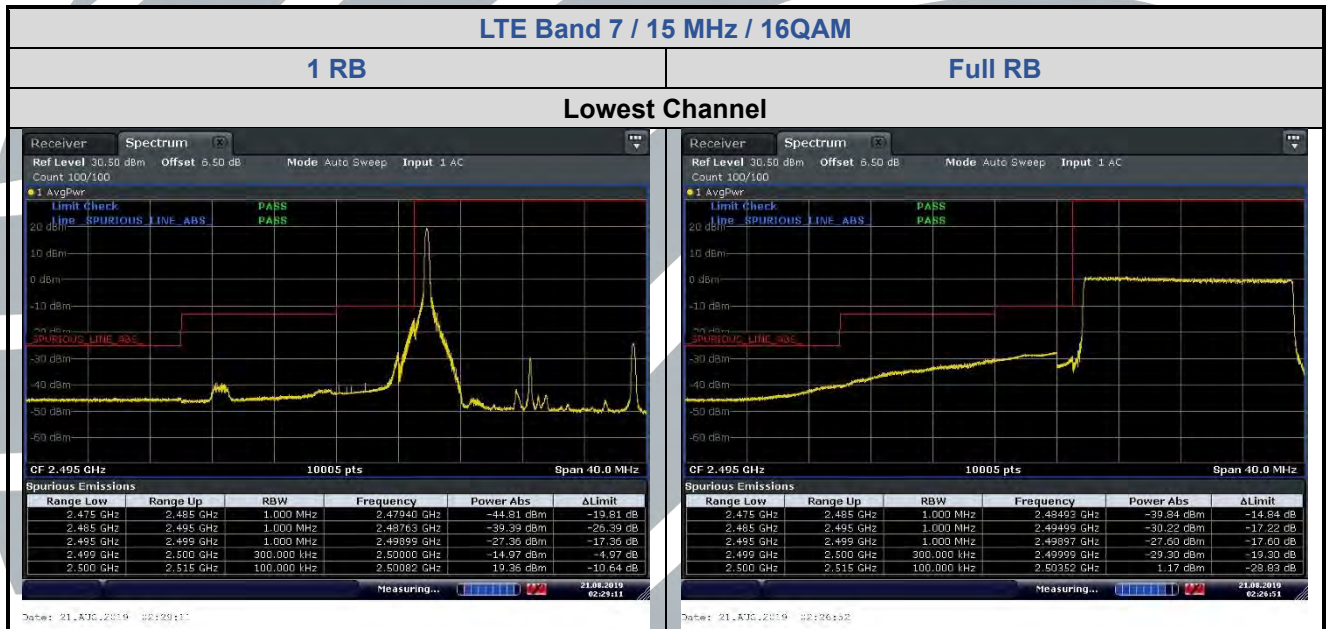

5.6.3 LTE Band 5

LTE Band 5 / 1.4 MHz / 16QAM

LTE Band 5 / 3 MHz / 16QAM

LTE Band 5 / 1.4 MHz / 64QAM

LTE Band 5 / 3 MHz / 64QAM

5.6.4 LTE Band 7

LTE Band 7 / 10 MHz / QPSK

LTE Band 7 / 15 MHz / QPSK

LTE Band 7 / 20 MHz / 16QAM

LTE Band 7 / 5 MHz / 64QAM

5.6.5 LTE Band 12

LTE Band 12 / 1.4 MHz / 16QAM

LTE Band 12 / 3 MHz / 16QAM