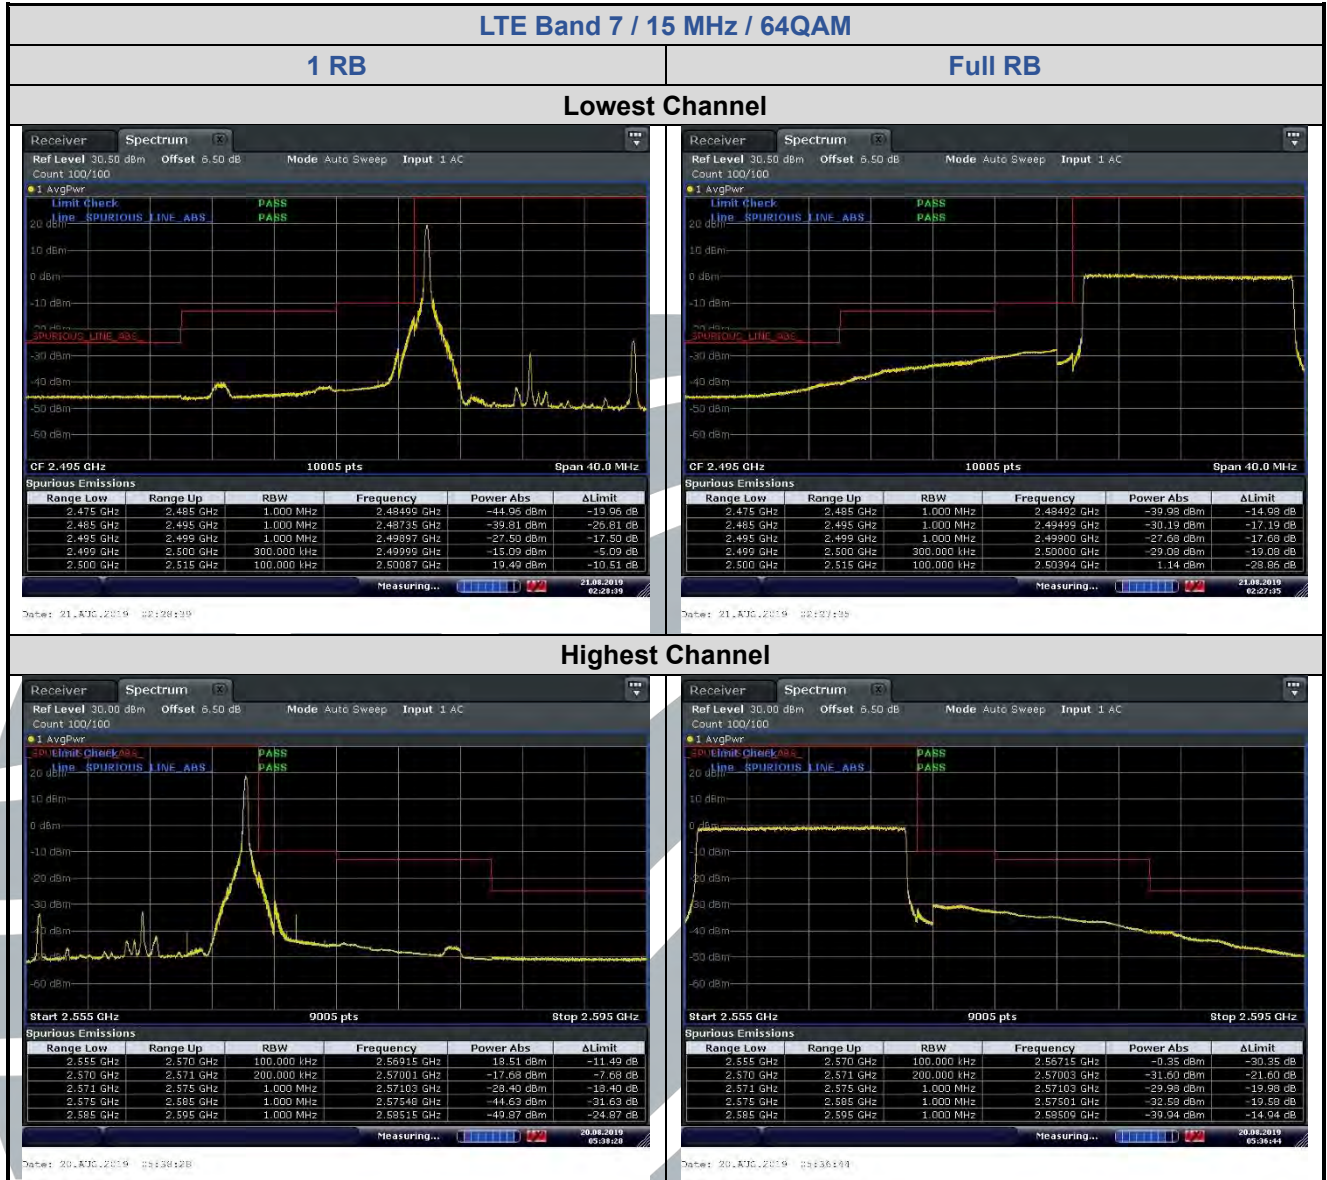

5.6.3 LTE Band 5

LTE Band 5 / 1.4 MHz / 16QAM

LTE Band 5 / 3 MHz / 16QAM

LTE Band 5 / 1.4 MHz / 64QAM

LTE Band 5 / 3 MHz / 64QAM

5.6.4 LTE Band 7

LTE Band 7 / 10 MHz / QPSK

LTE Band 7 / 15 MHz / QPSK

LTE Band 7 / 20 MHz / 16QAM

LTE Band 7 / 5 MHz / 64QAM

5.6.5 LTE Band 12

LTE Band 12 / 1.4 MHz / 16QAM

LTE Band 12 / 3 MHz / 16QAM