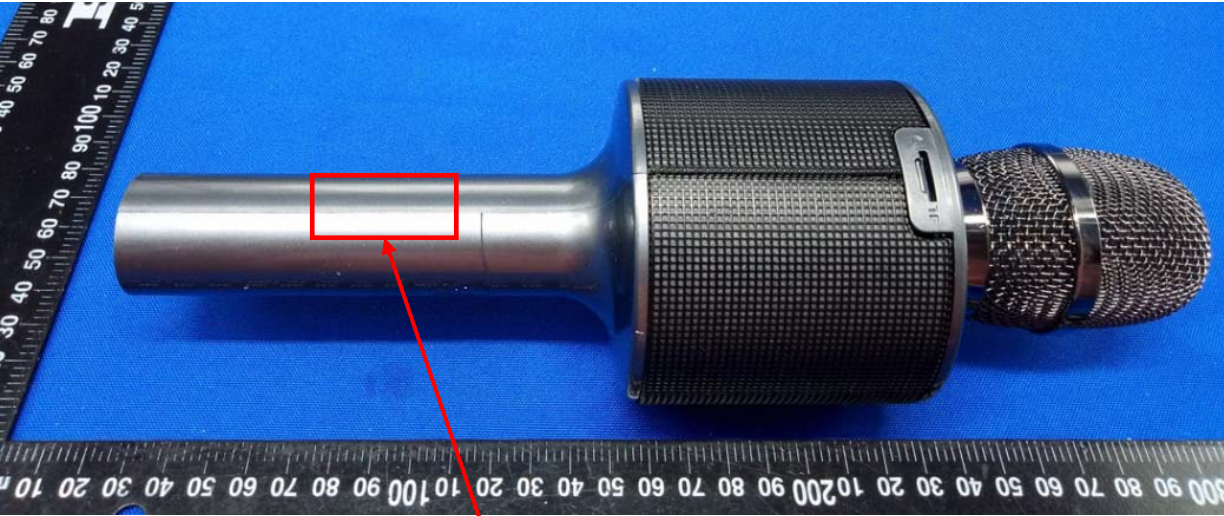

Label Artwork and Location

Model: D03

Label:

wireless microphone
Model: D03
FCC ID: 2A07H-D03

Size: L*W= 25*10mm

Label Location