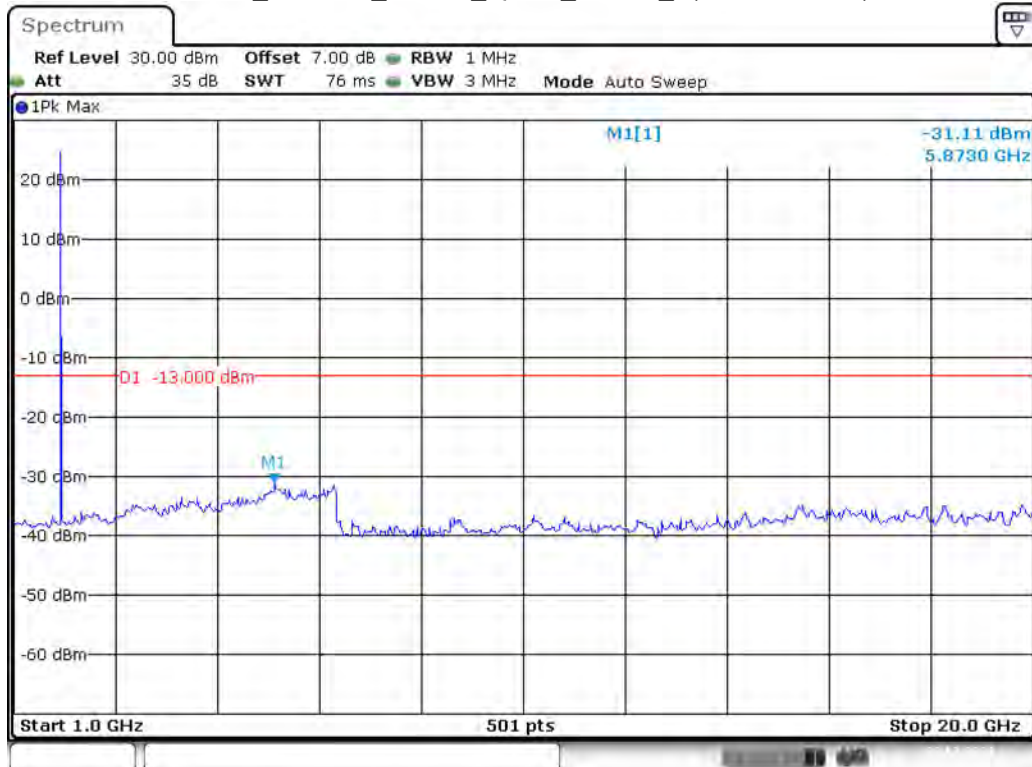

Band 2_1.4 MHz_Middle_QPSK_RB6#0_2(1GHz-20GHz)

Date: 29.OCT.2021 14:52:27