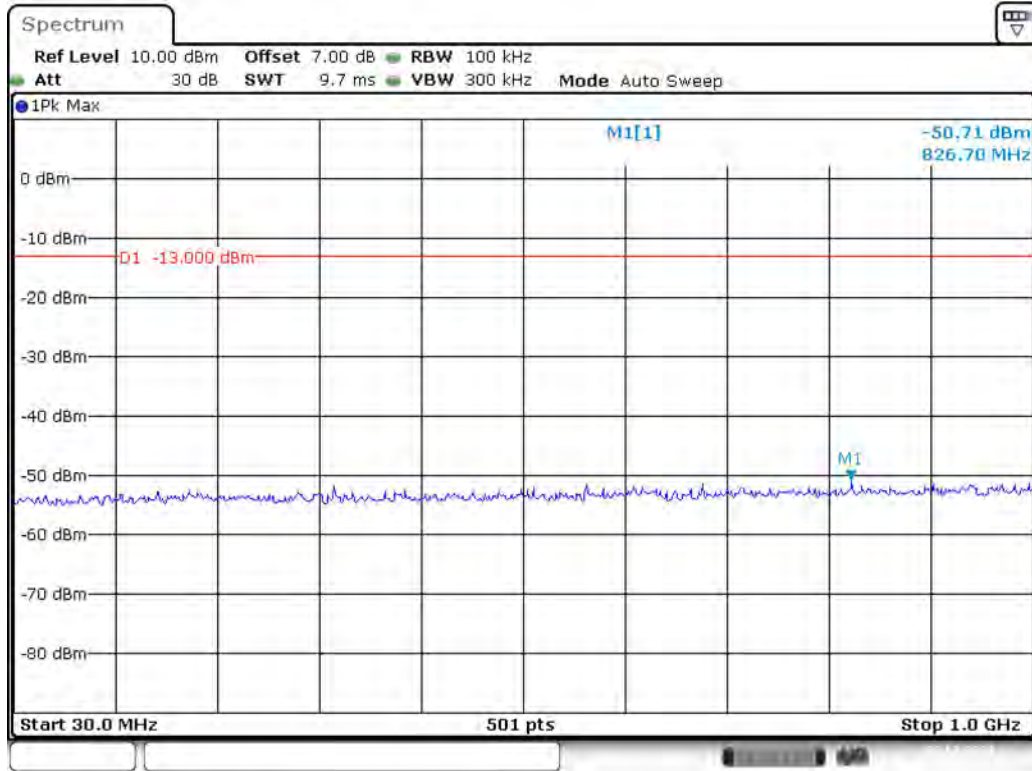

Band 4_20 MHz_Low_QPSK_RB100#0_1(30MHz-1GHz)

Date: 29.OCT.2021 15:22:35