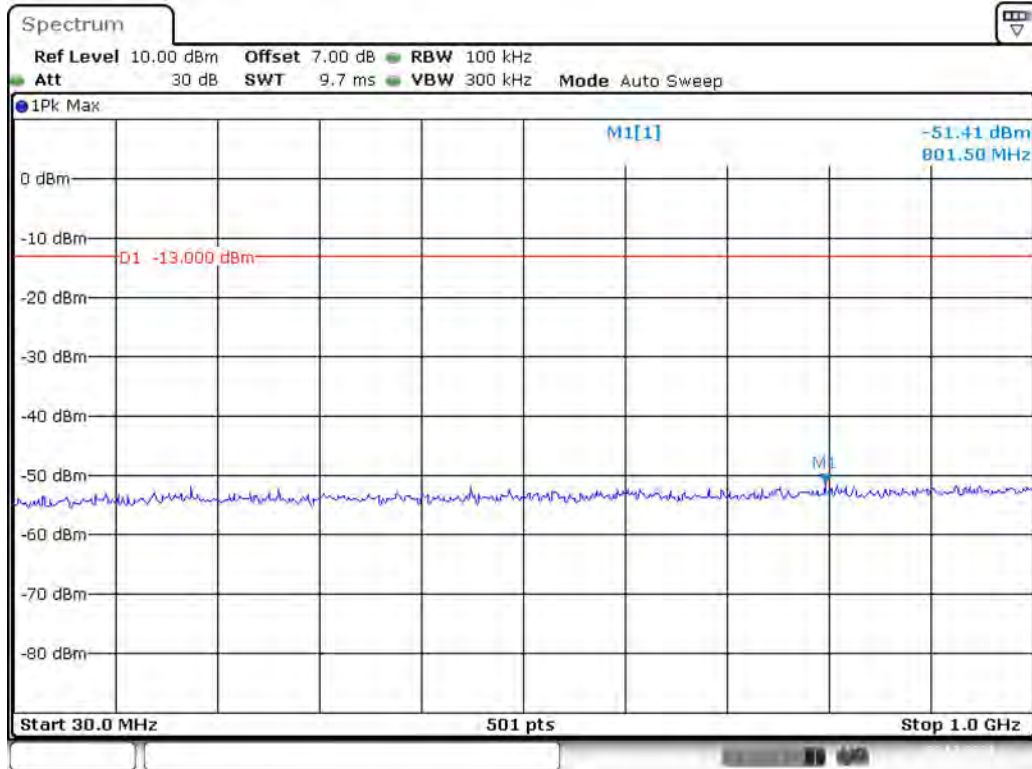

Band 4_10 MHz_Low_QPSK_RB50#0_1(30MHz-1GHz)

Date: 29.OCT.2021 15:16:26