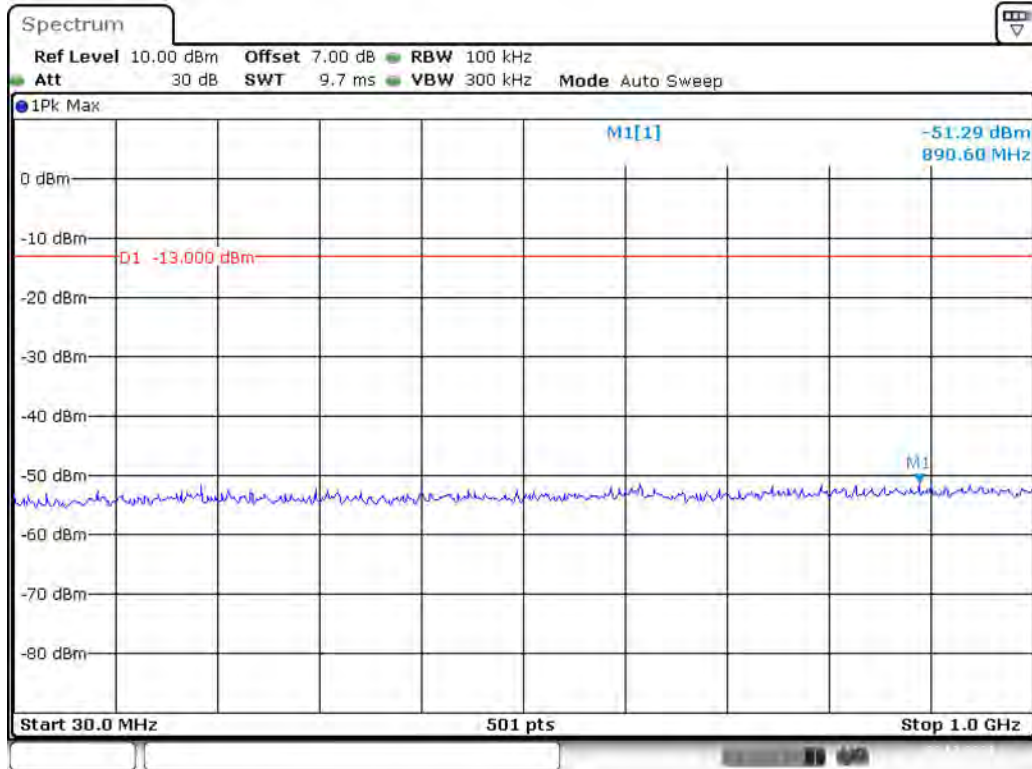

Band 4_20 MHz_High_QPSK_RB100#0_1(30MHz-1GHz)

Date: 29.OCT.2021 15:24:28