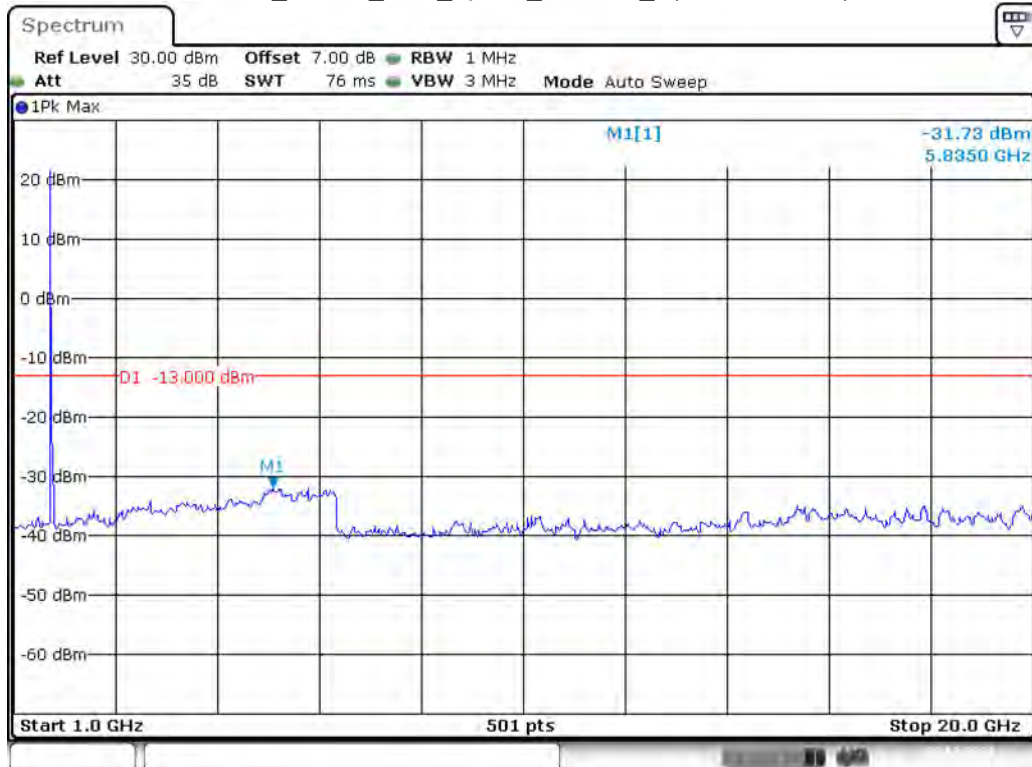

Band 4_5 MHz_Low_QPSK_RB25#0_2(1GHz-20GHz)

Date: 29.OCT.2021 15:14:03