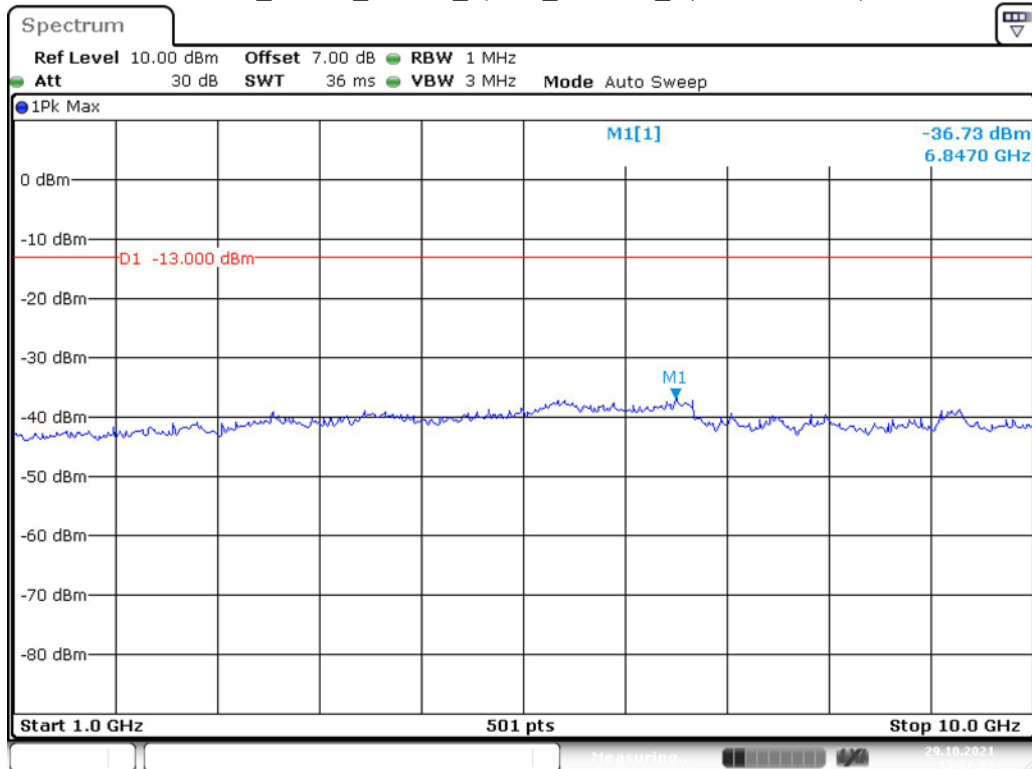

Band 5_5 MHz_Middle_QPSK_RB25#0_2(1GHz-10GHz)