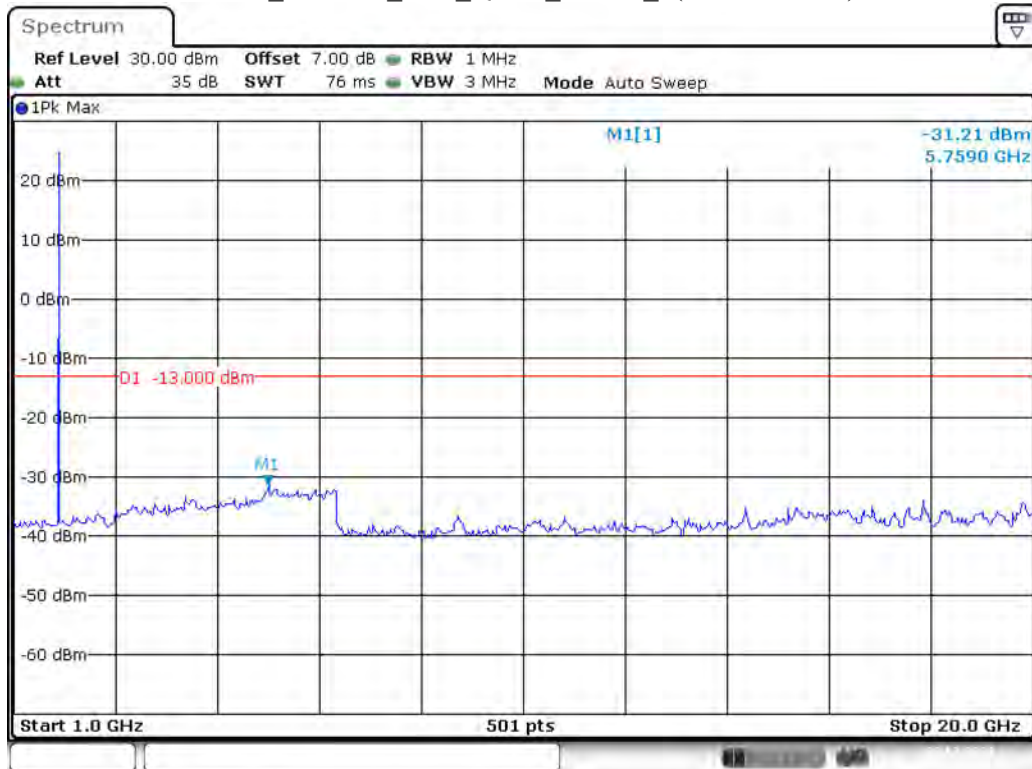

Please refer to following plots:

Band 2_1.4 MHz_Low_QPSK_RB6#0_1(30MHz-1GHz)

Date: 29.OCT.2021 14:51:10

Band 2_1.4 MHz_Low_QPSK_RB6#0_2(1GHz-20GHz)

Date: 29.OCT.2021 14:51:32

Band 2_1.4 MHz_Middle_QPSK_RB6#0_1(30MHz-1GHz)