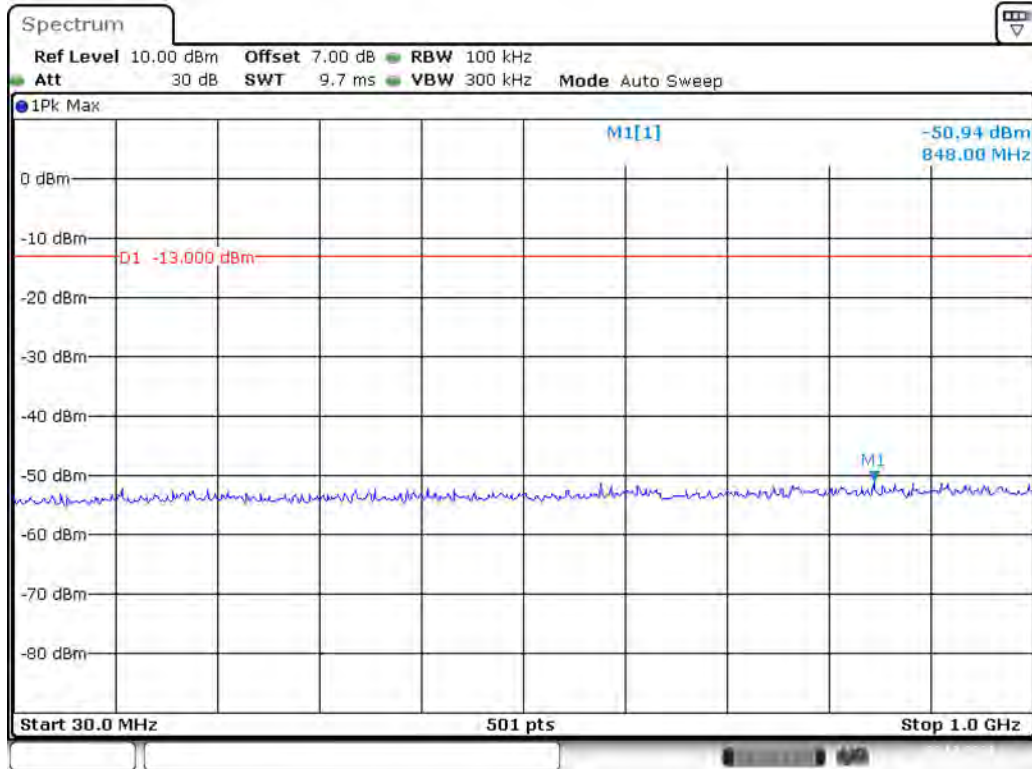

Band 2_3 MHz_High_QPSK_RB15#0_1(30MHz-1GHz)

Date: 29.OCT.2021 14:55:55