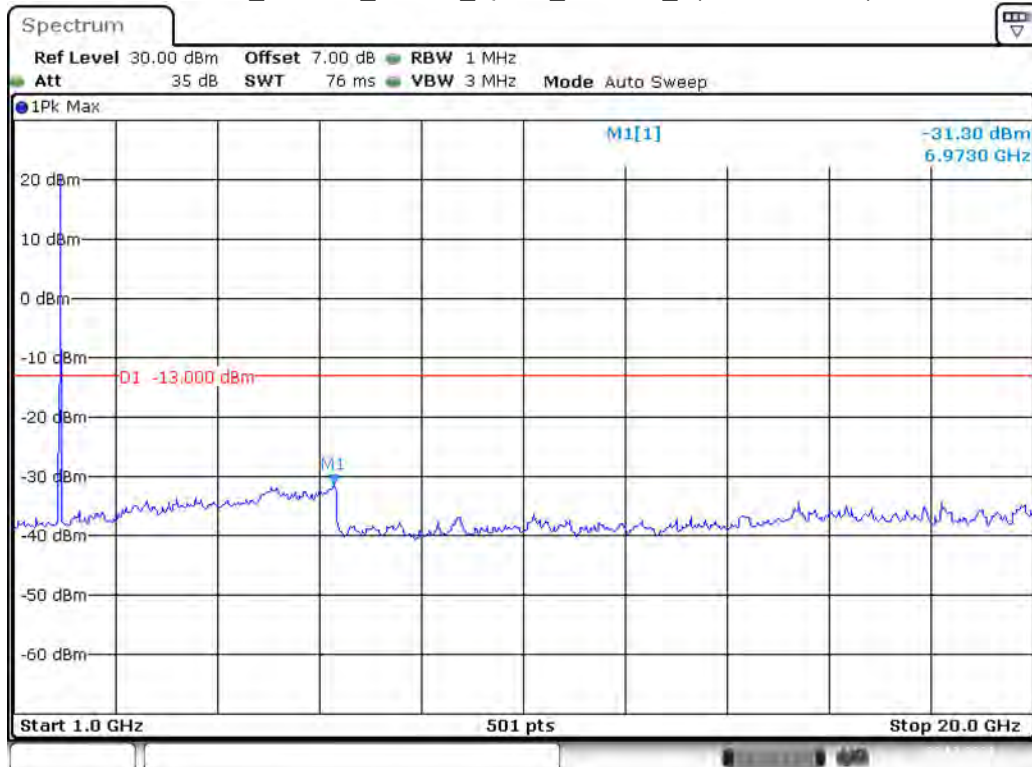

Band 2_10 MHz_Middle_QPSK_RB50#0_2(1GHz-20GHz)

Date: 29.OCT.2021 15:00:53