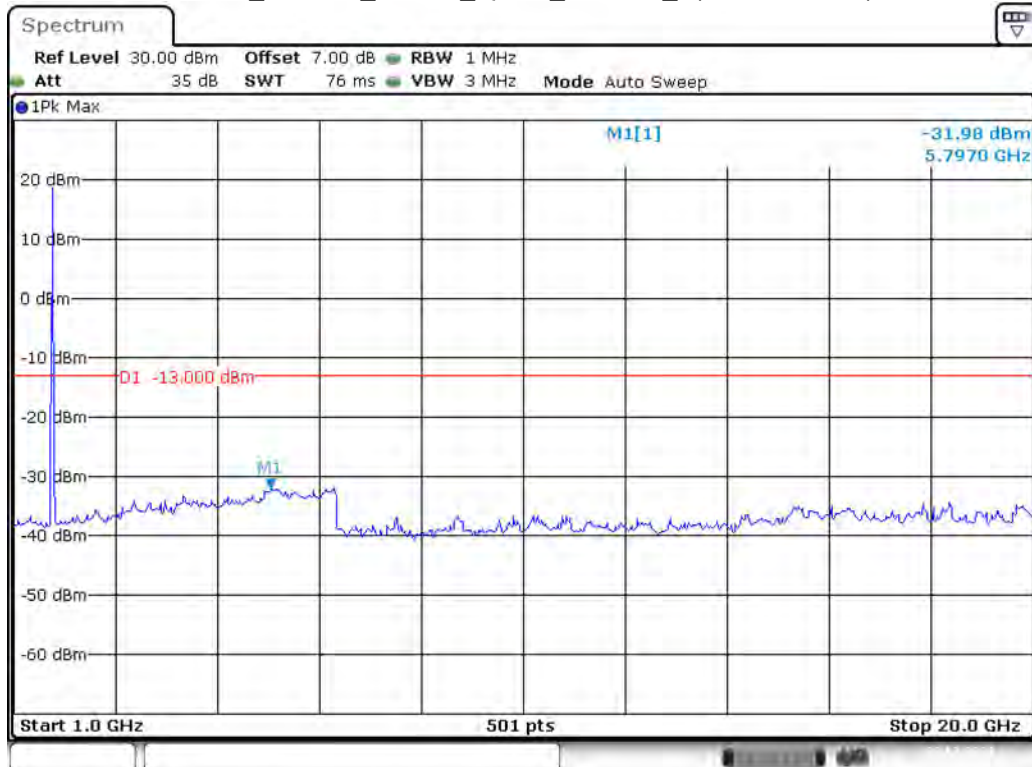

Band 4_15 MHz_Middle_QPSK_RB75#0_2(1GHz-20GHz)

Date: 29.OCT.2021 15:20:54