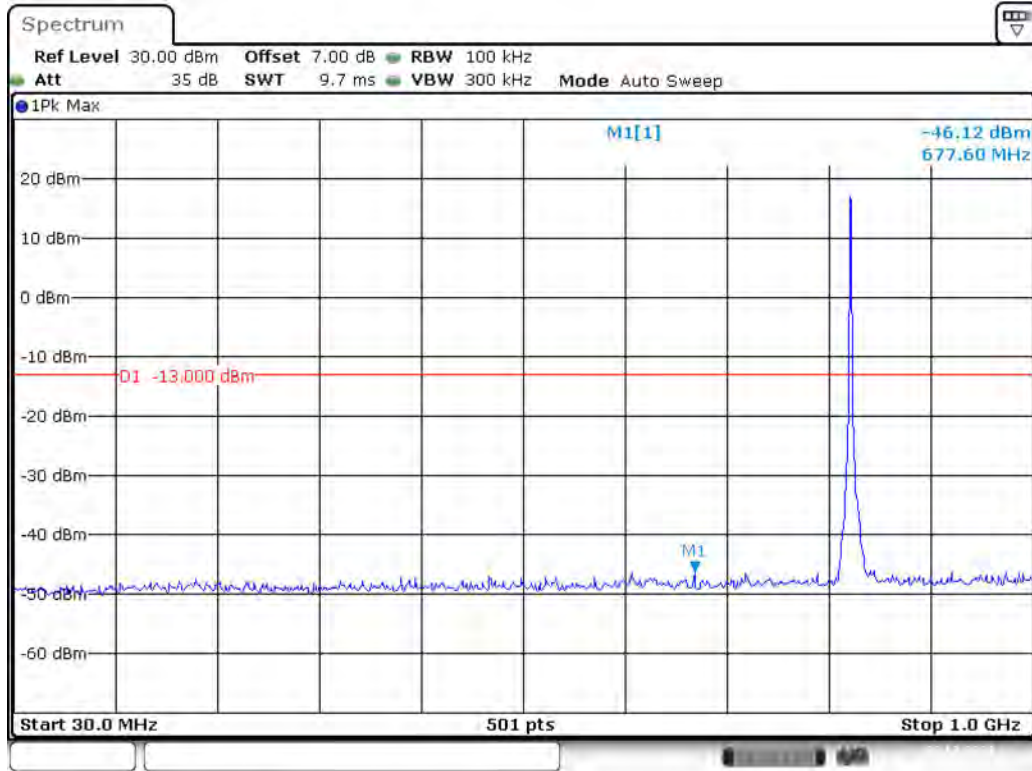

Band 5_3 MHz_Low_QPSK_RB15#0_1(30MHz-1GHz)

Date: 29.OCT.2021 15:28:03