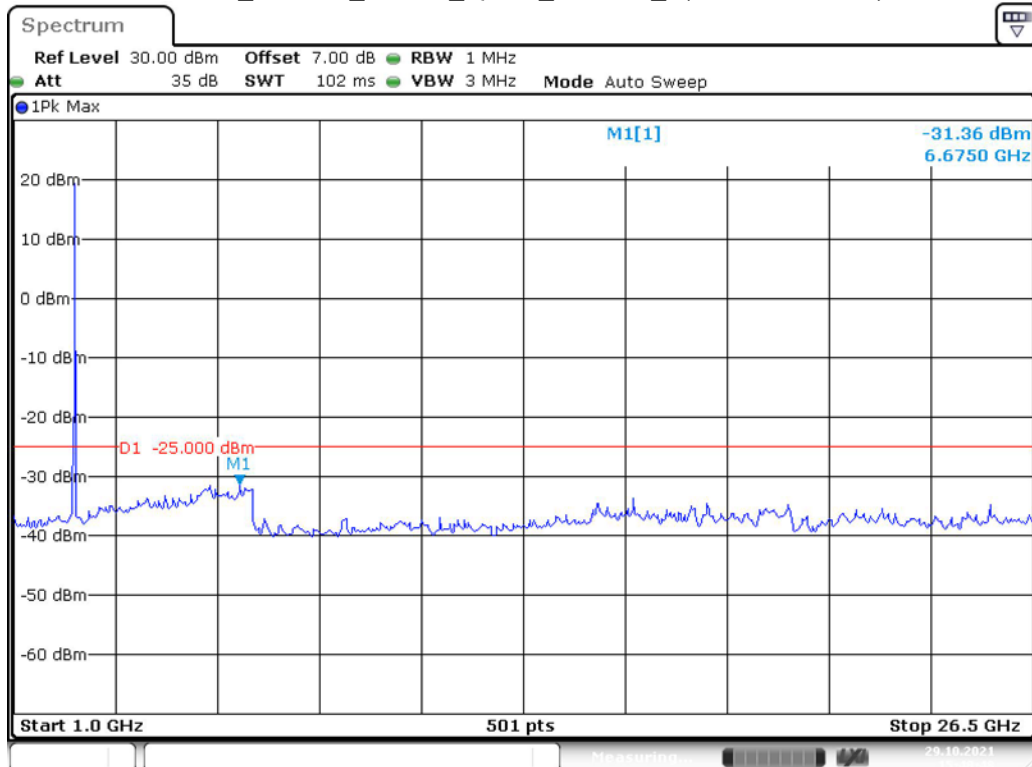

Date: 29.OCT.2021 15:39:23

Band 7_10 MHz_Low_QPSK_RB50#0_2(1GHz-26.5GHz)

Date: 29.OCT.2021 15:39:45

Band 7_10 MHz_Middle_QPSK_RB50#0_1(30MHz-1GHz)

Date: 29.OCT.2021 15:40:22

Band 7_10 MHz_Middle_QPSK_RB50#0_2(1GHz-26.5GHz)