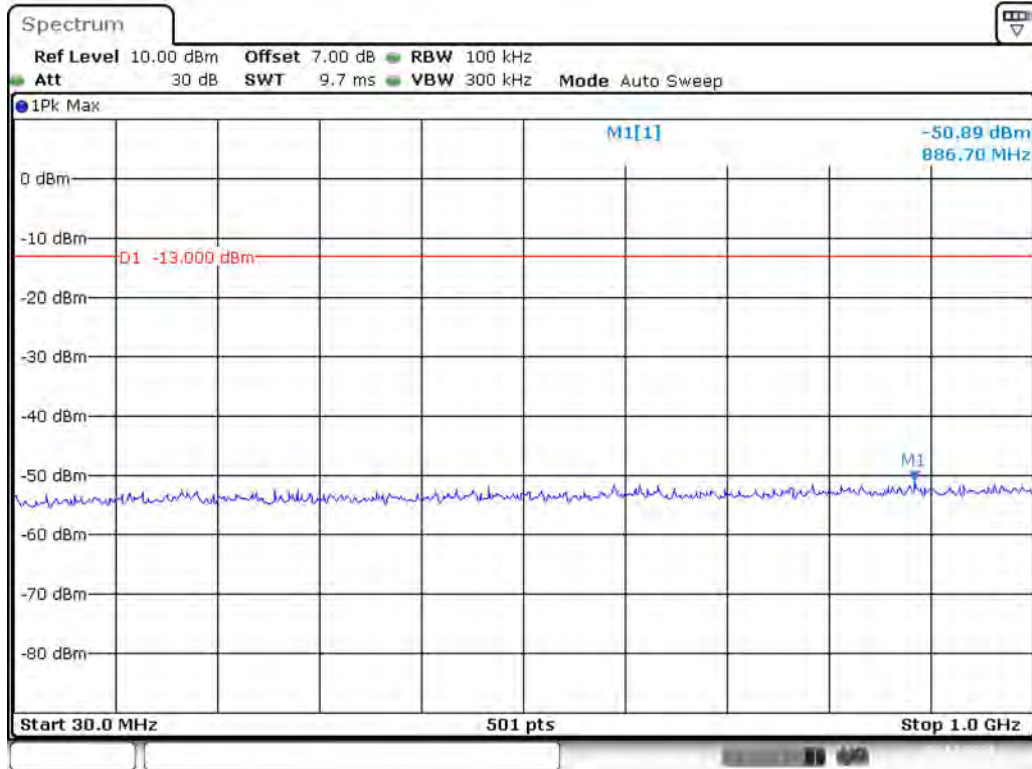

Band 4_15 MHz_High_QPSK_RB75#0_1(30MHz-1GHz)

Date: 29.OCT.2021 15:21:30