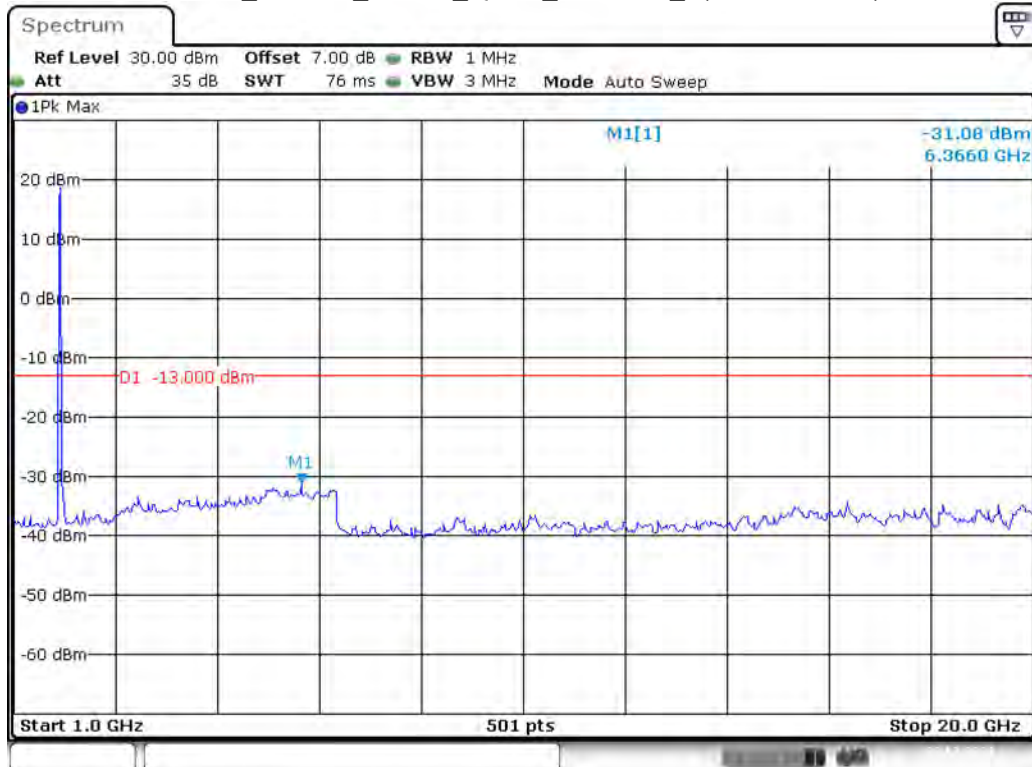

Band 2_20 MHz_Middle_QPSK_RB100#0_2(1GHz-20GHz)

Date: 29.OCT.2021 15:06:47