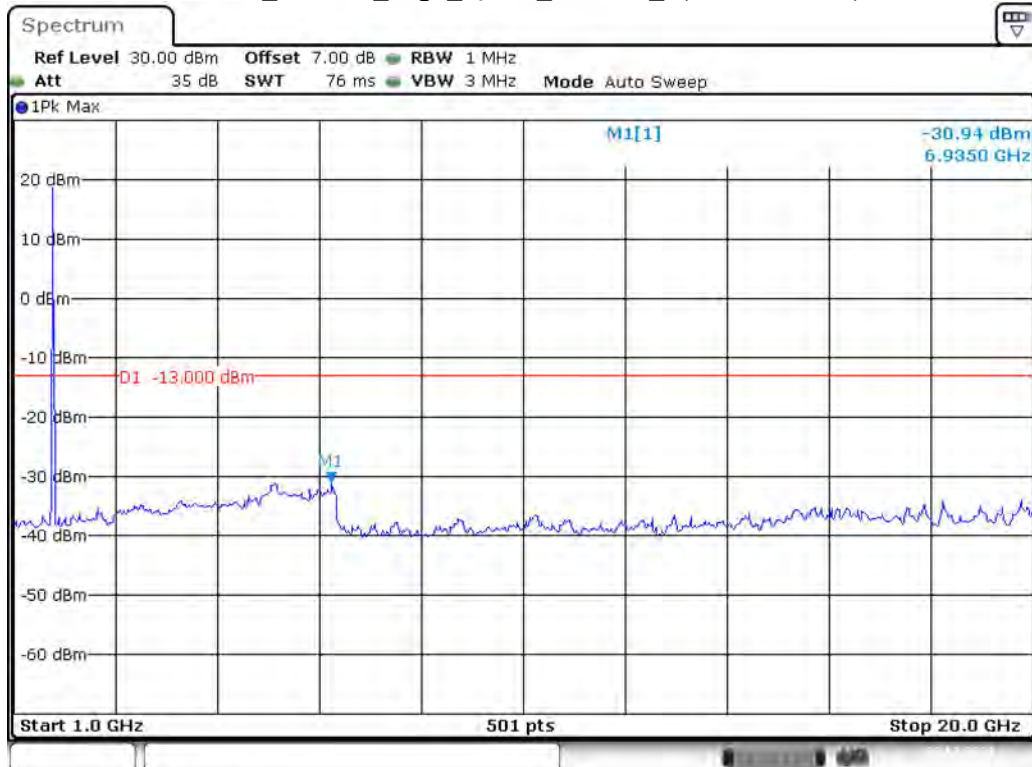

Date: 29.OCT.2021 15:20:25

Band 4_15 MHz_Middle_QPSK_RB75#0_2(1GHz-20GHz)

Date: 29.OCT.2021 15:20:54

Band 4_15 MHz_High_QPSK_RB75#0_1(30MHz-1GHz)

Date: 29.OCT.2021 15:21:30

Band 4_15 MHz_High_QPSK_RB75#0_2(1GHz-20GHz)