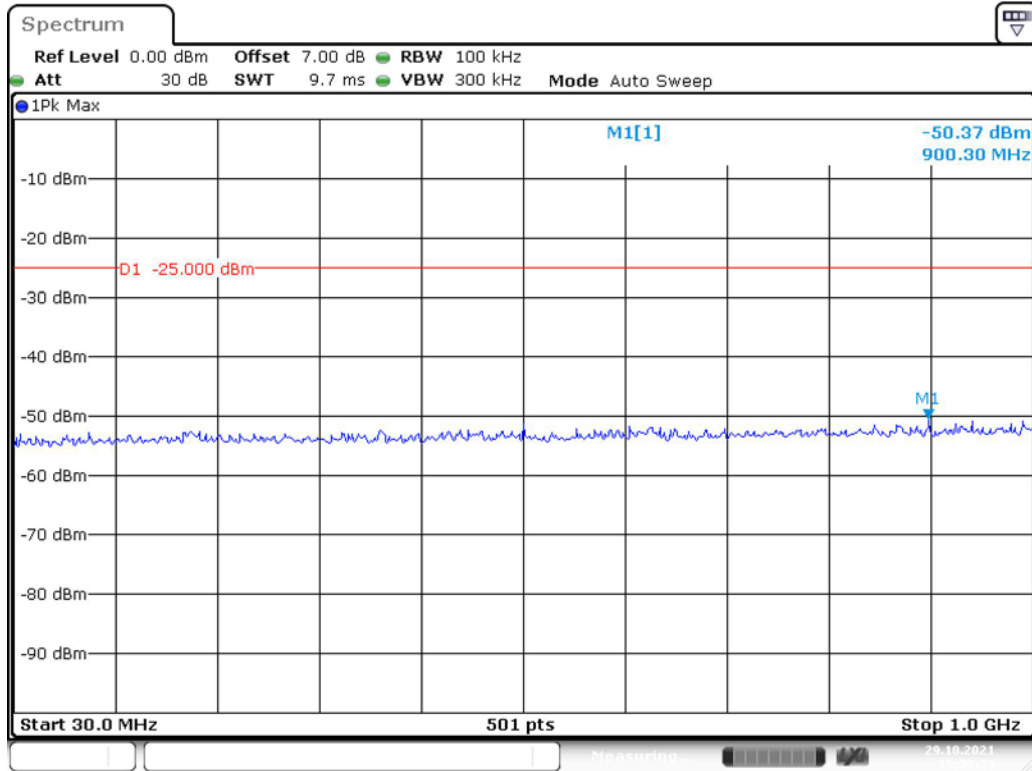

Date: 29.OCT.2021 15:37:51

Band 7_5 MHz_High_QPSK_RB25#0_1(30MHz-1GHz)

Date: 29.OCT.2021 15:38:18

Band 7_5 MHz_High_QPSK_RB25#0_2(1GHz-26.5GHz)

Date: 29.OCT.2021 15:38:43

Band 7_10 MHz_Low_QPSK_RB50#0_1(30MHz-1GHz)