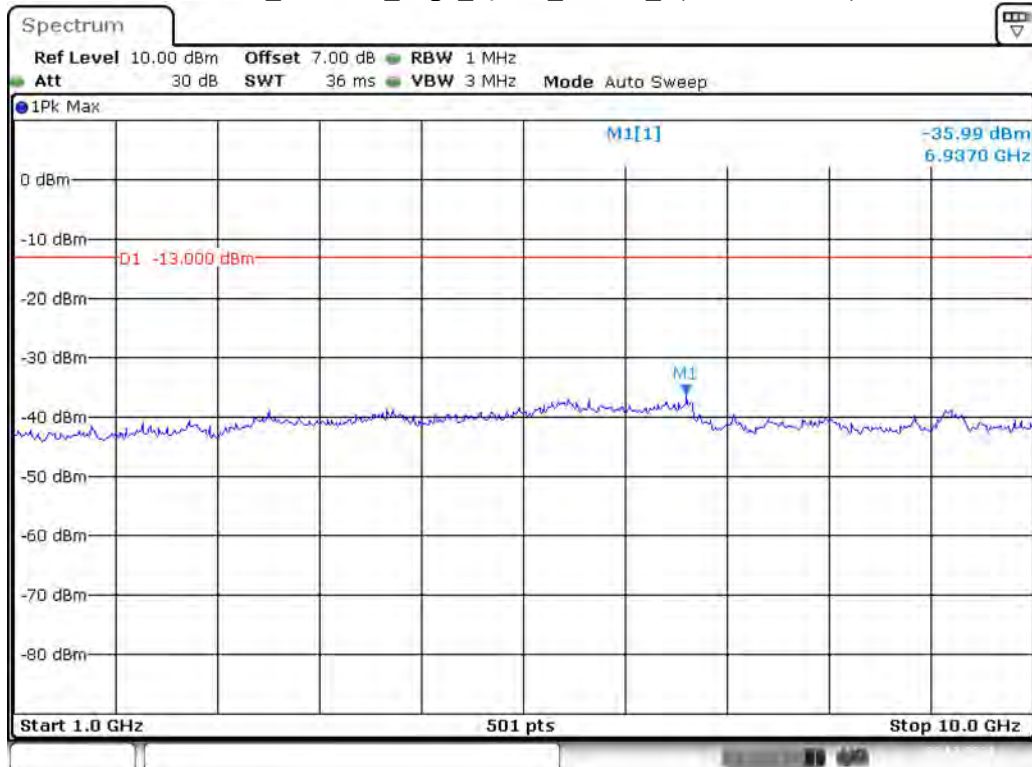

Date: 29.OCT.2021 15:26:13

Band 5_1.4 MHz_Middle_QPSK_RB6#0_2(1GHz-10GHz)

Date: 29.OCT.2021 15:26:45

Band 5_1.4 MHz_High_QPSK_RB6#0_1(30MHz-1GHz)

Date: 29.OCT.2021 15:27:14

Band 5_1.4 MHz_High_QPSK_RB6#0_2(1GHz-10GHz)