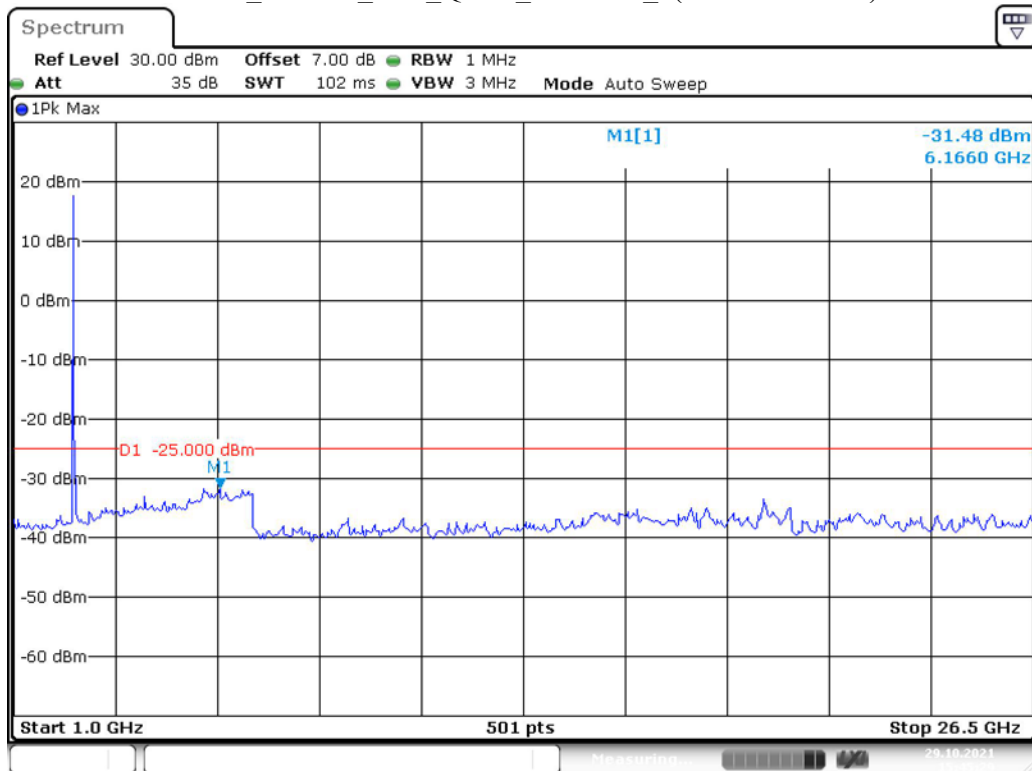

Band 7_15 MHz_High_QPSK_RB75#0_2(1GHz-26.5GHz)

Date: 29.OCT.2021 15:44:33

Band 7_20 MHz_Low_QPSK_RB100#0_1(30MHz-1GHz)

Band 7_20 MHz_Low_QPSK_RB100#0_2(1GHz-26.5GHz)

Band 7_20 MHz_Middle_QPSK_RB100#0_1(30MHz-1GHz)