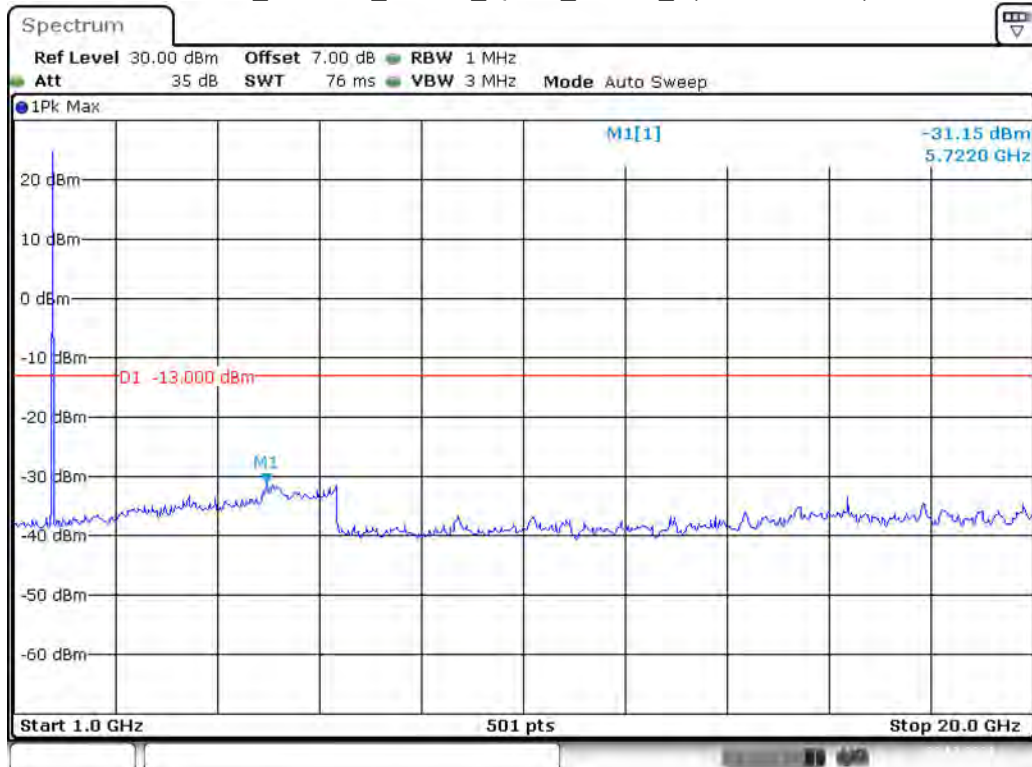

Band 4_1.4 MHz_Middle_QPSK_RB6#0_2(1GHz-20GHz)

Date: 29.OCT.2021 15:09:23