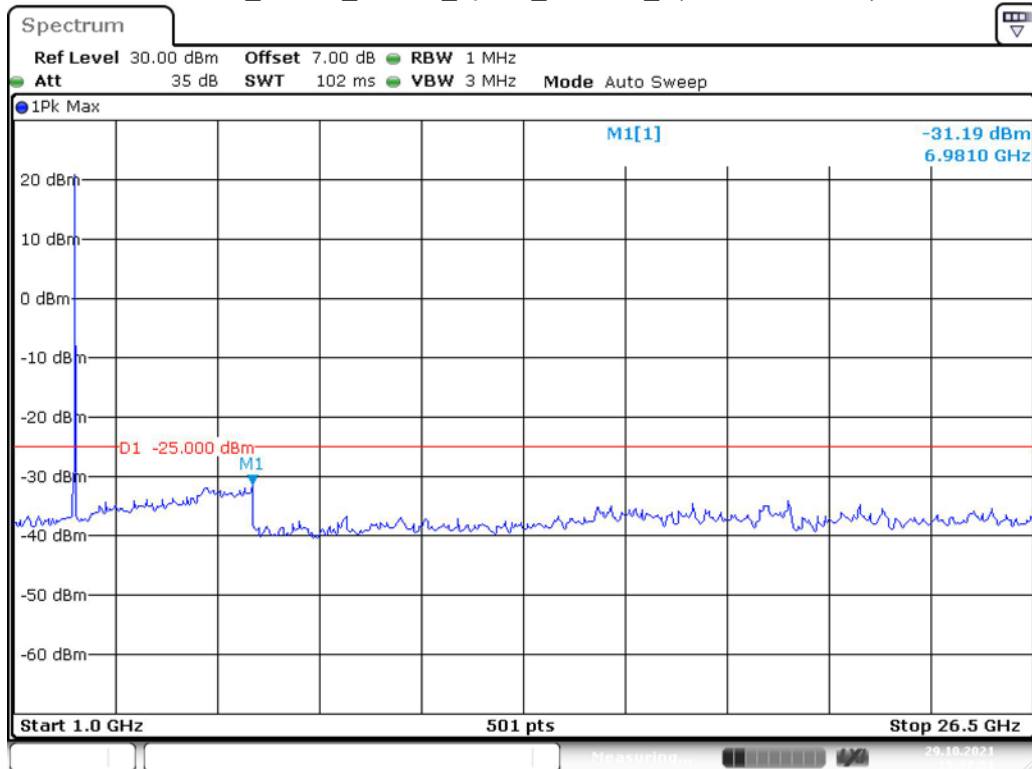

Date: 29.OCT.2021 15:36:27

Band 7_5 MHz_Low_QPSK_RB25#0_2(1GHz-26.5GHz)

Date: 29.OCT.2021 15:36:53

Band 7_5 MHz_Middle_QPSK_RB25#0_1(30MHz-1GHz)

Date: 29.OCT.2021 15:37:22

Band 7_5 MHz_Middle_QPSK_RB25#0_2(1GHz-26.5GHz)