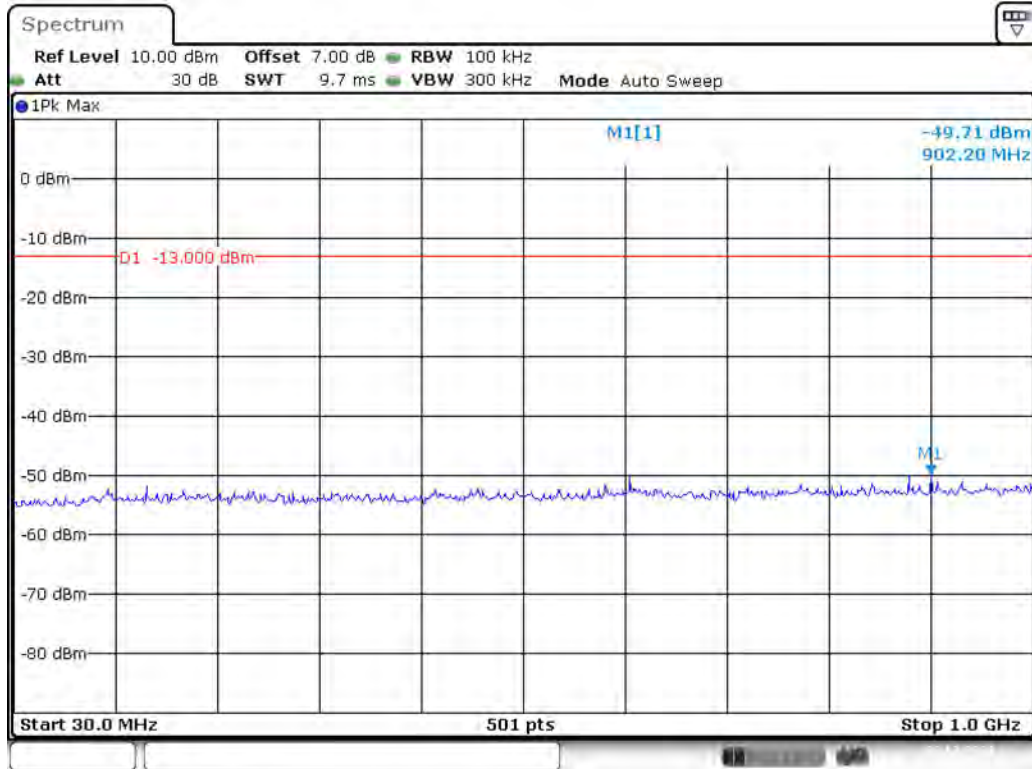

Date: 29.OCT.2021 15:15:56

Band 4_10 MHz_Low_QPSK_RB50#0_1(30MHz-1GHz)

Date: 29.OCT.2021 15:16:26

Band 4_10 MHz_Low_QPSK_RB50#0_2(1GHz-20GHz)

Date: 29.OCT.2021 15:16:55

Band 4_10 MHz_Middle_QPSK_RB50#0_1(30MHz-1GHz)