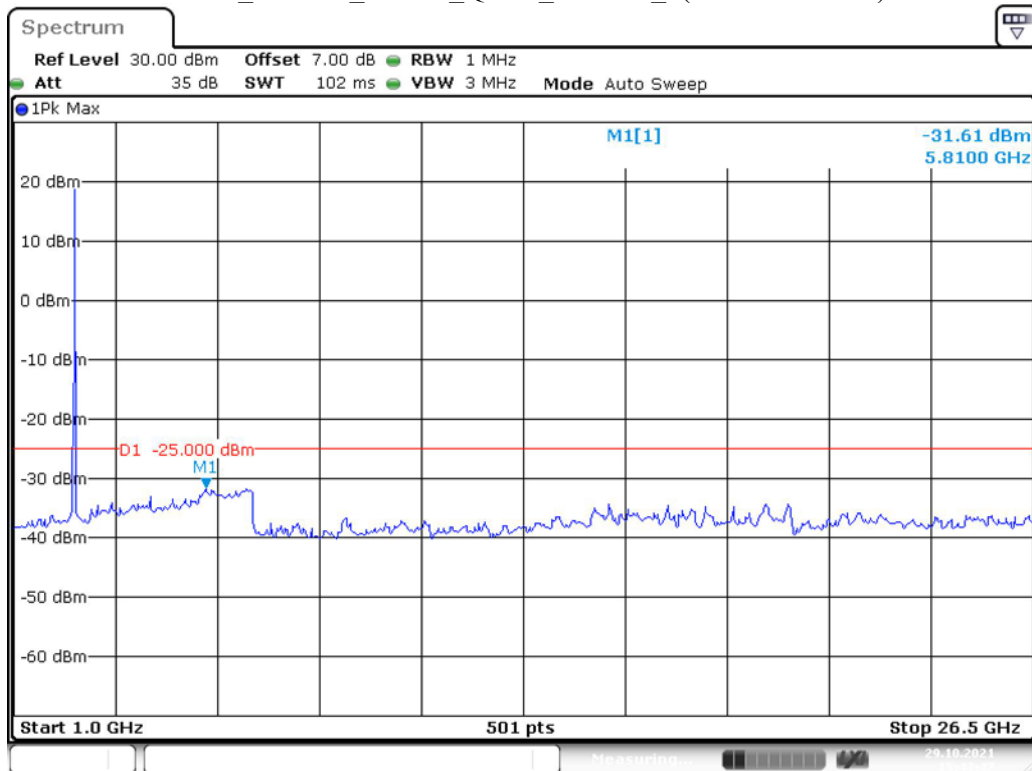

Band 7_15 MHz_Middle_QPSK_RB75#0_2(1GHz-26.5GHz)

Date: 29.OCT.2021 15:43:47