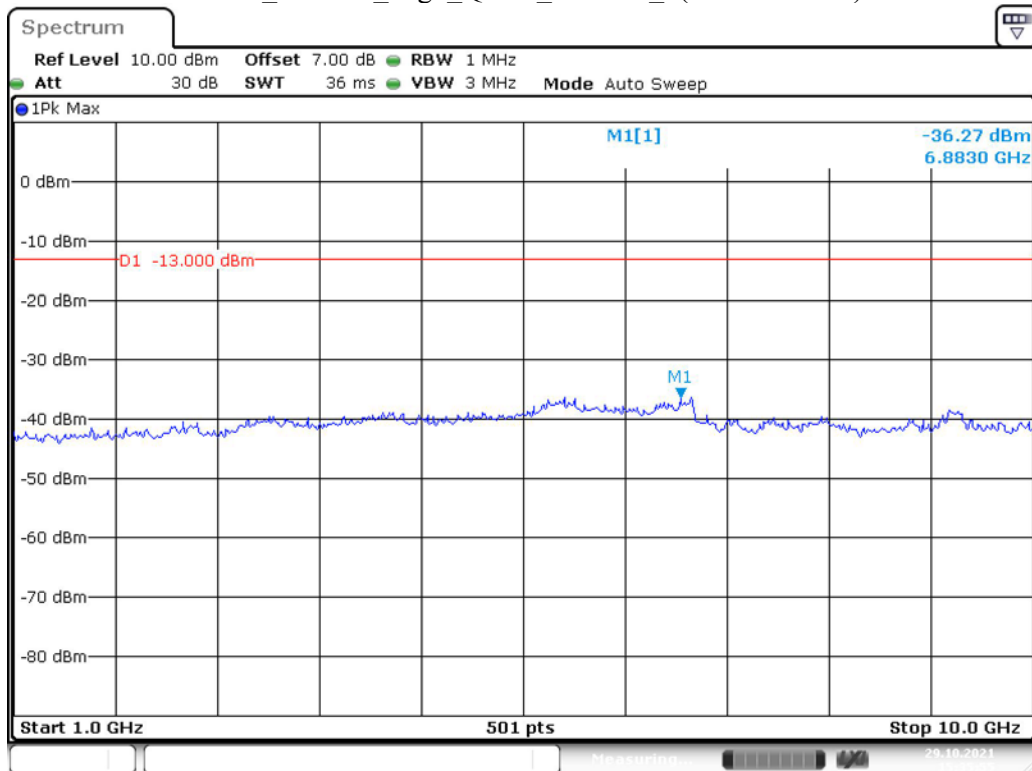

Band 5_10 MHz_Middle_QPSK_RB50#0_2(1GHz-10GHz)

Date: 29.OCT.2021 15:34:55

Band 5_10 MHz_High_QPSK_RB50#0_1(30MHz-1GHz)

Band 5_10 MHz_High_QPSK_RB50#0_2(1GHz-10GHz)

Band 7_5 MHz_Low_QPSK_RB25#0_1(30MHz-1GHz)