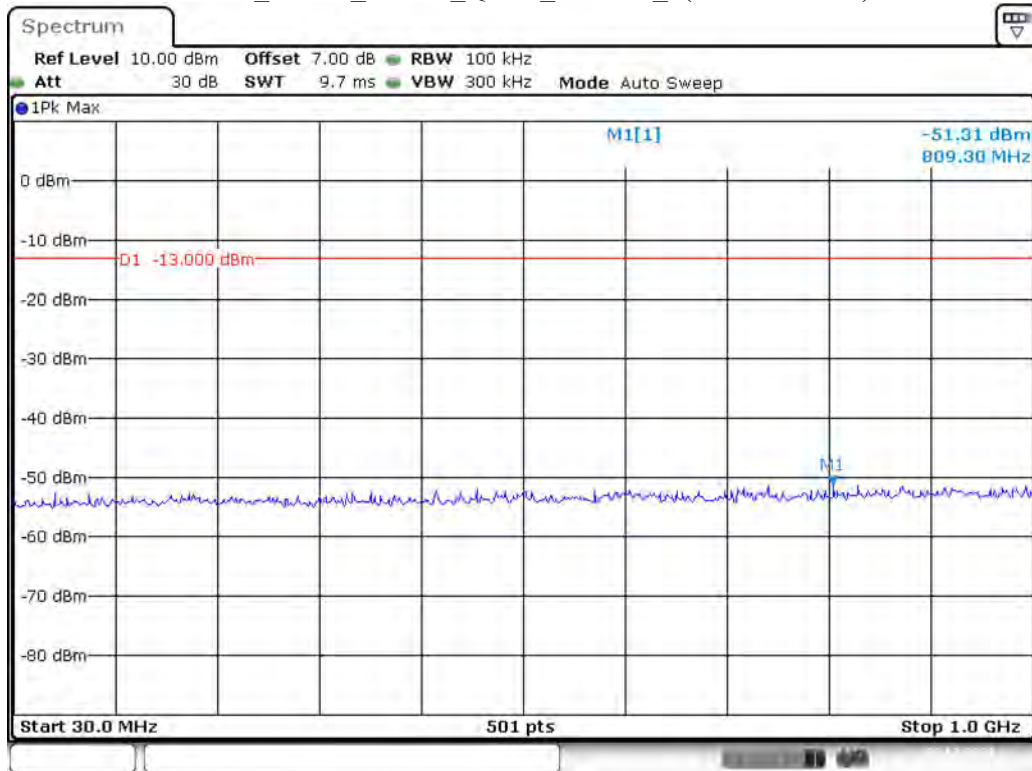

Date: 29.OCT.2021 14:53:29

Band 2_3 MHz_Low_QPSK_RB15#0_1(30MHz-1GHz)

Date: 29.OCT.2021 14:54:04

Band 2_3 MHz_Low_QPSK_RB15#0_2(1GHz-20GHz)

Date: 29.OCT.2021 14:54:30

Band 2_3 MHz_Middle_QPSK_RB15#0_1(30MHz-1GHz)