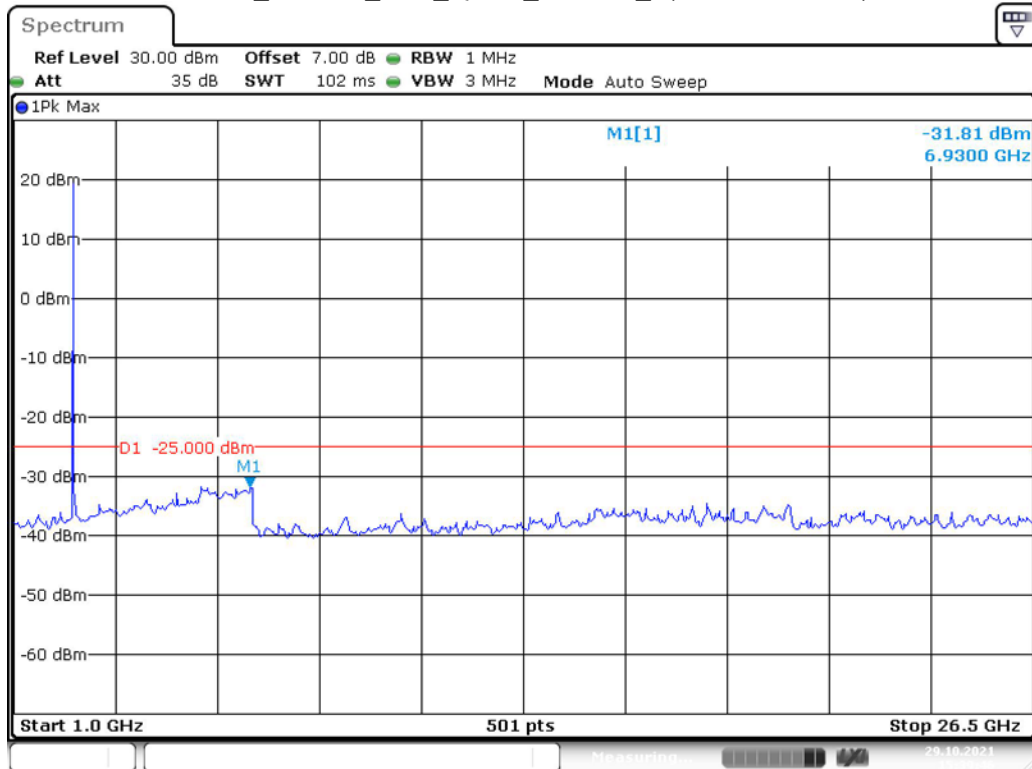

Band 7_10 MHz_Low_QPSK_RB50#0_2(1GHz-26.5GHz)

Date: 29.OCT.2021 15:39:45