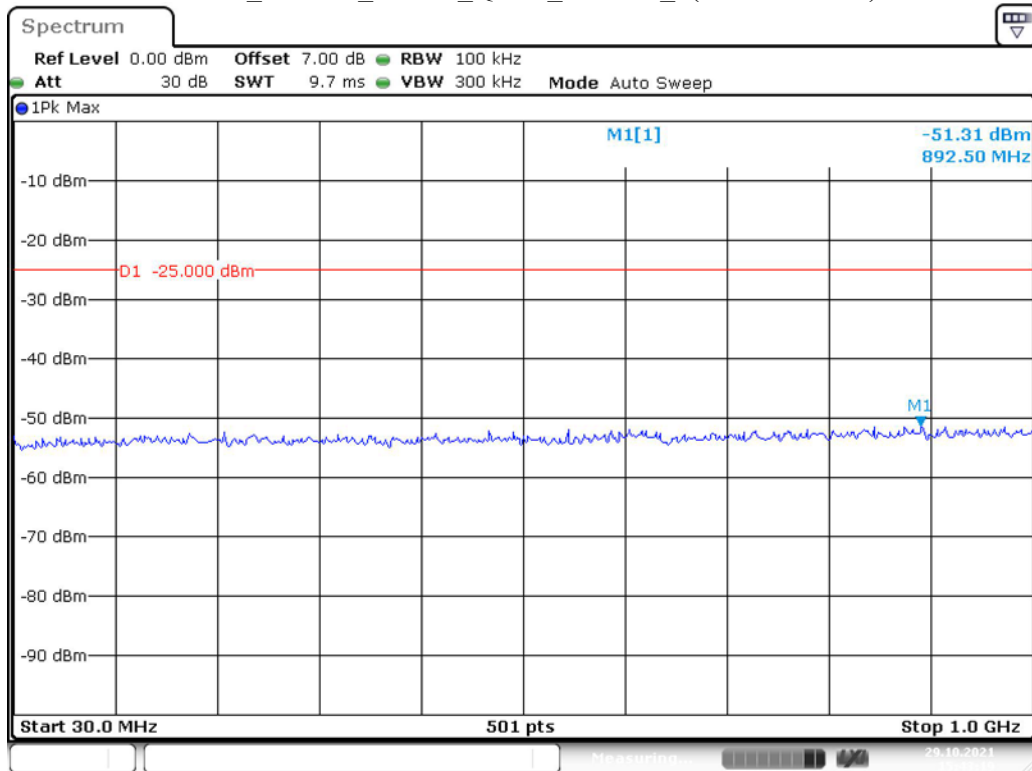

Band 7_15 MHz_Middle_QPSK_RB75#0_1(30MHz-1GHz)

Date: 29.OCT.2021 15:43:19