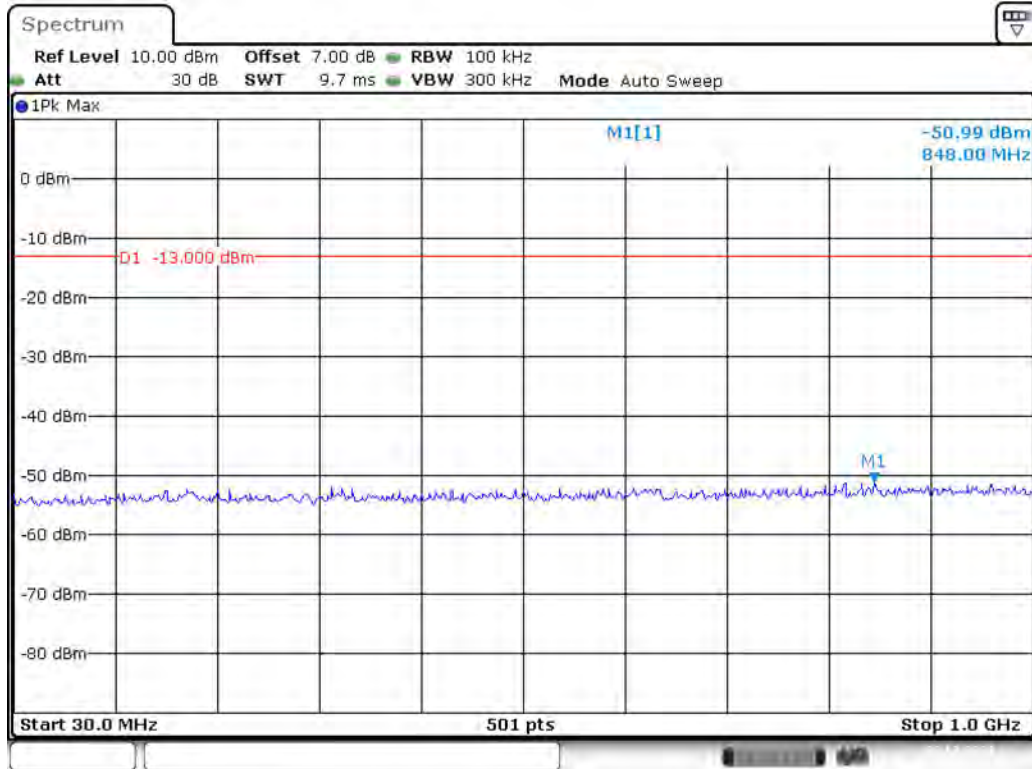

Band 4_1.4 MHz_High_QPSK_RB6#0_1(30MHz-1GHz)

Date: 29.OCT.2021 15:09:56