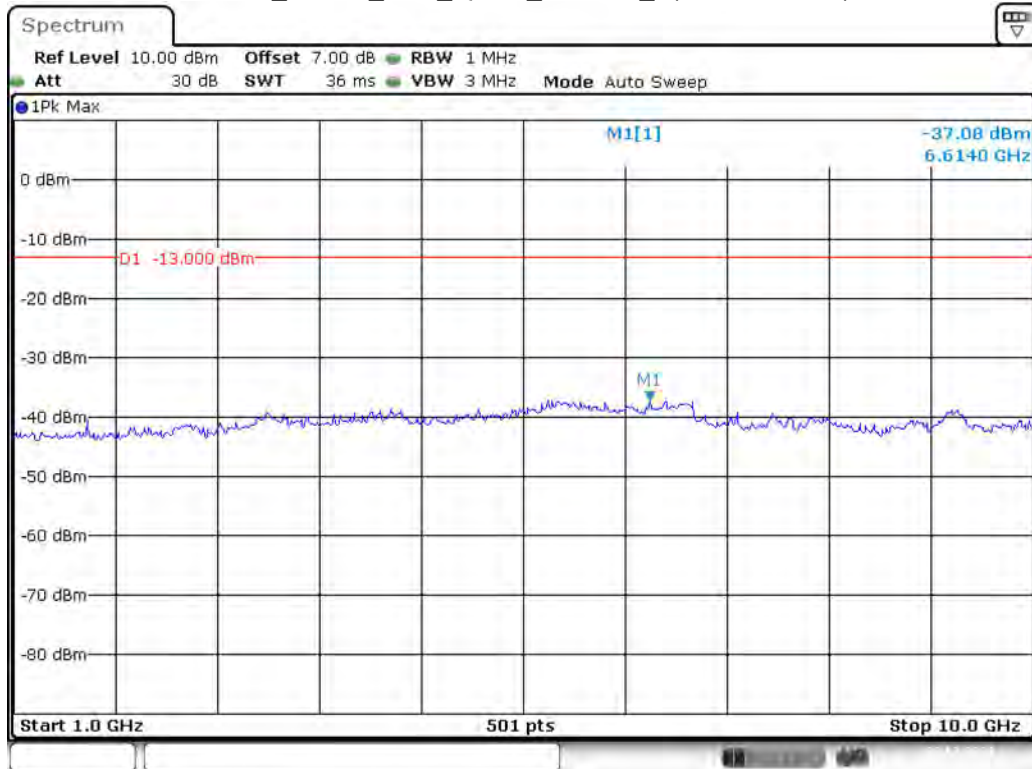

Band 5_3 MHz_Low_QPSK_RB15#0_2(1GHz-10GHz)

Date: 29.OCT.2021 15:28:25