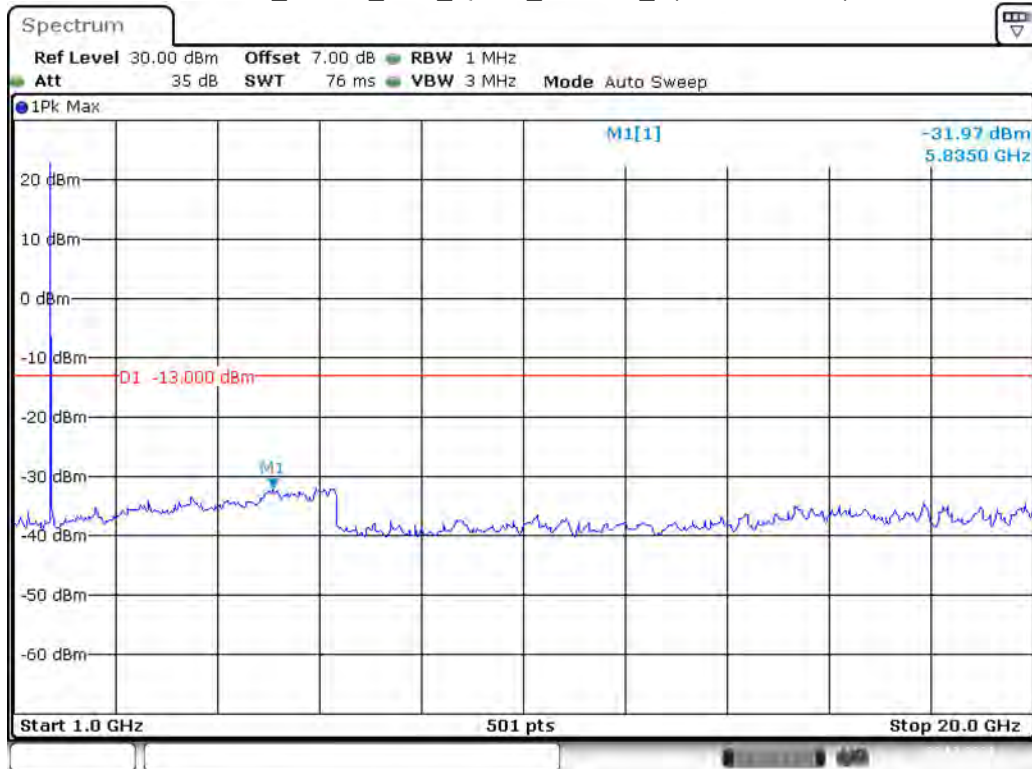

Band 4_3 MHz_Low_QPSK_RB15#0_2(1GHz-20GHz)

Date: 29.OCT.2021 15:11:20