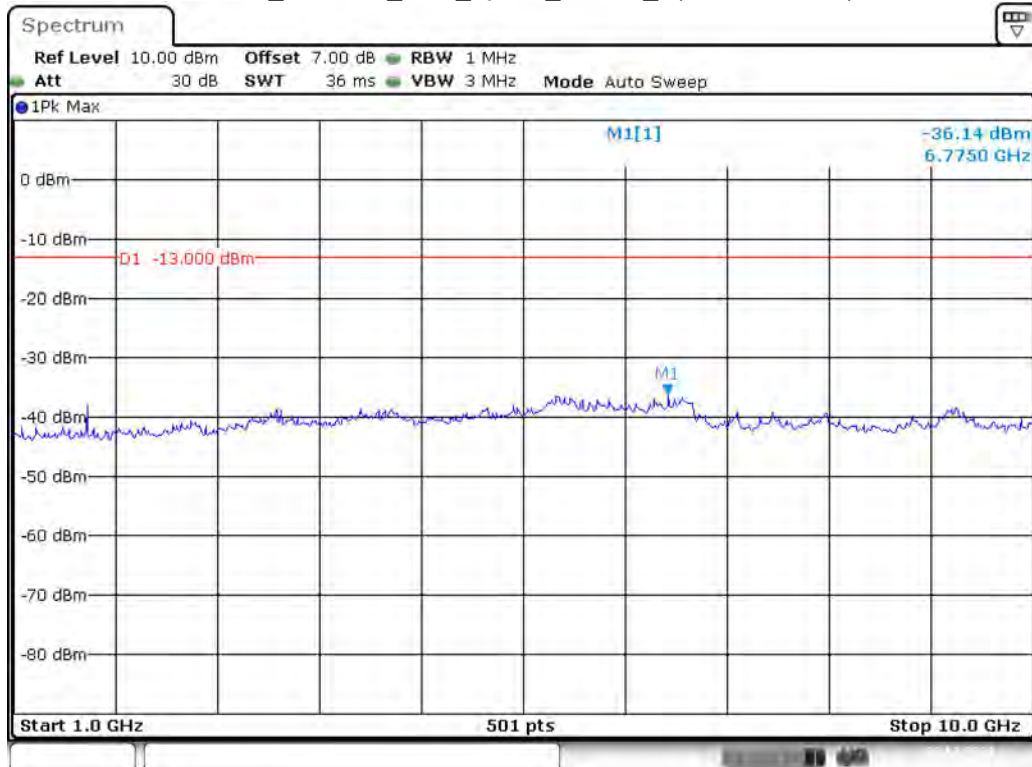

Band 5_1.4 MHz_Low_QPSK_RB6#0_2(1GHz-10GHz)

Date: 29.OCT.2021 15:25:49