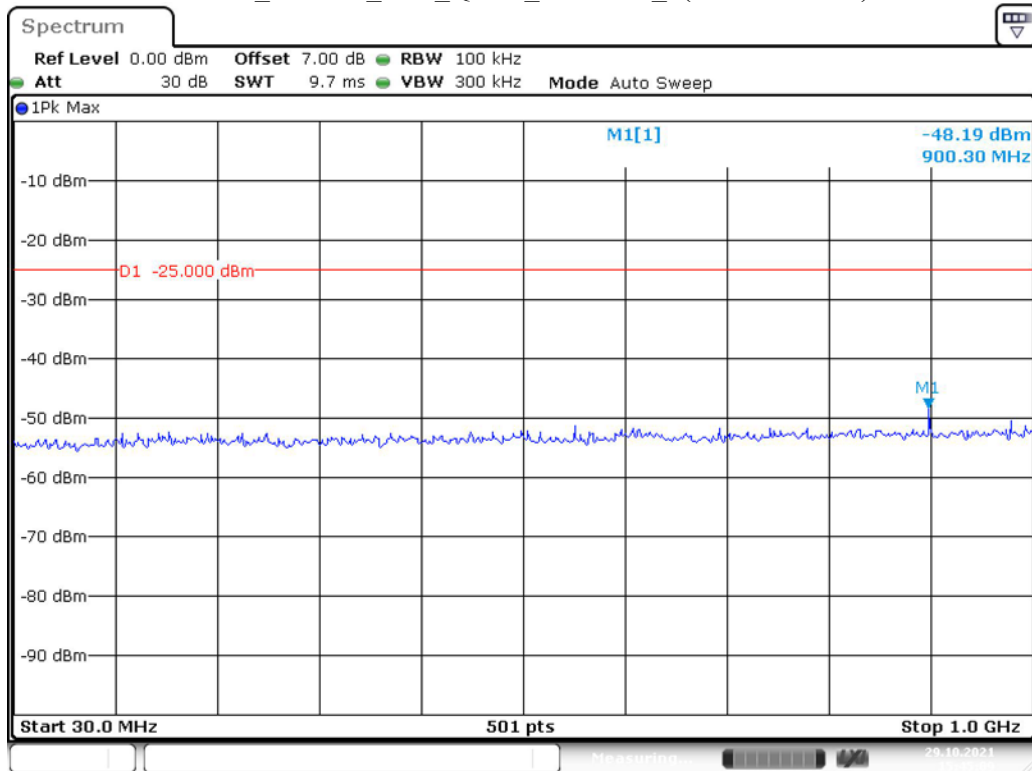

Band 7_20 MHz_Low_QPSK_RB100#0_1(30MHz-1GHz)