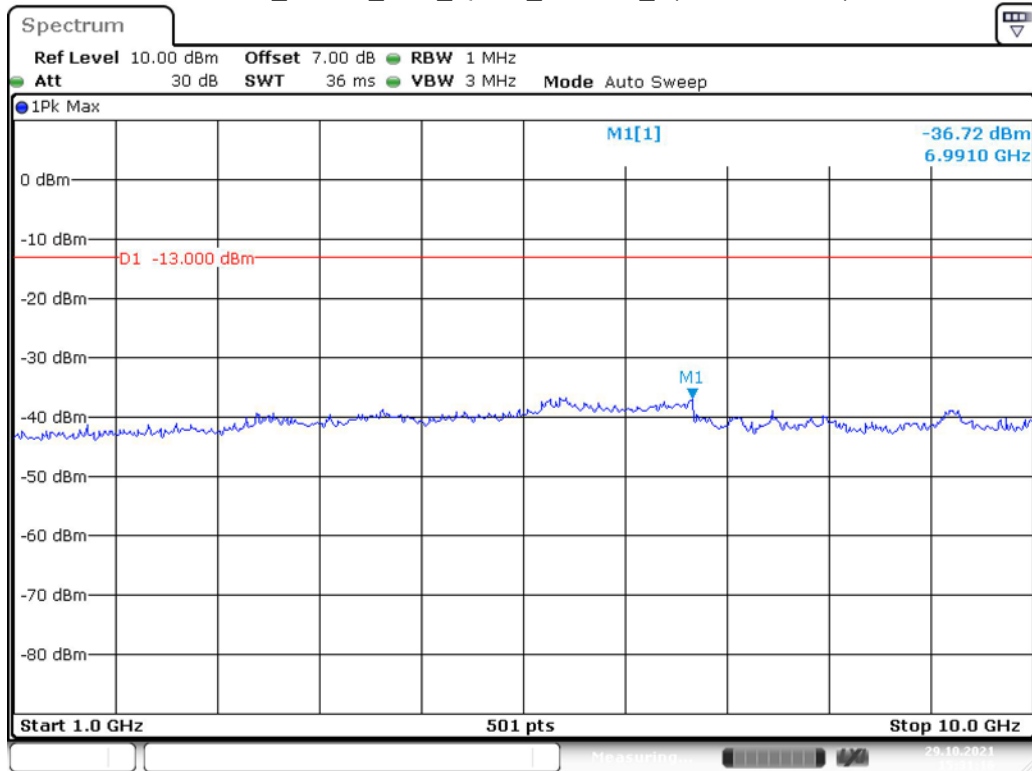

Band 5_5 MHz_Low_QPSK_RB25#0_2(1GHz-10GHz)