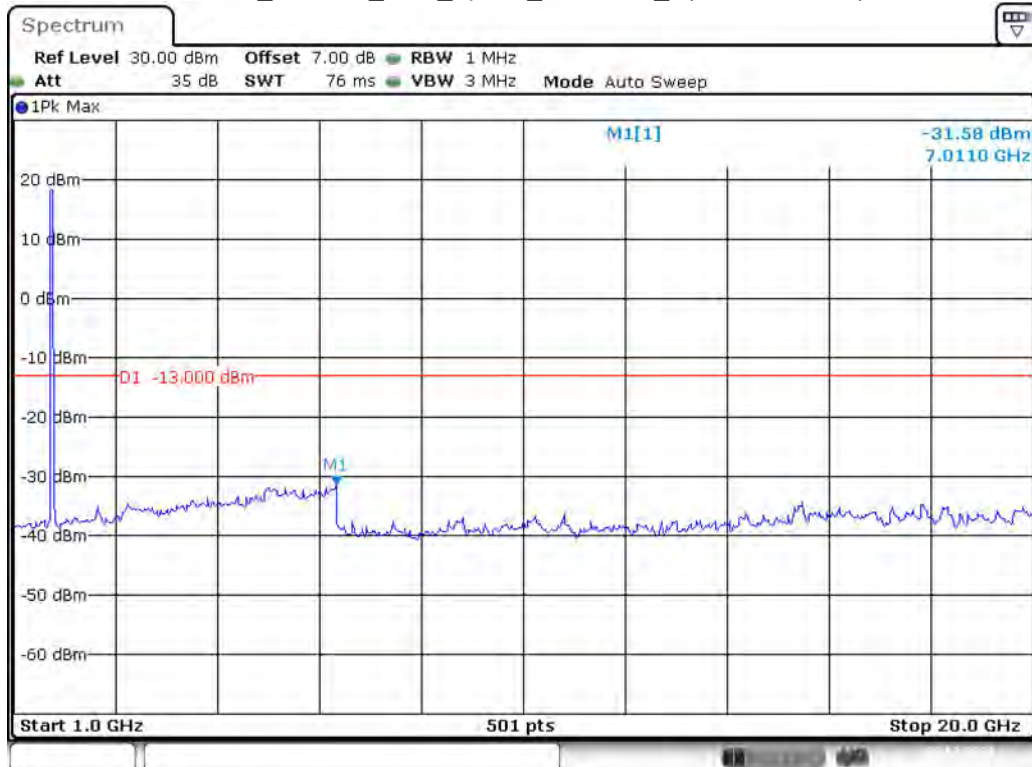

Band 4_20 MHz_Low_QPSK_RB100#0_2(1GHz-20GHz)

Date: 29.OCT.2021 15:22:57