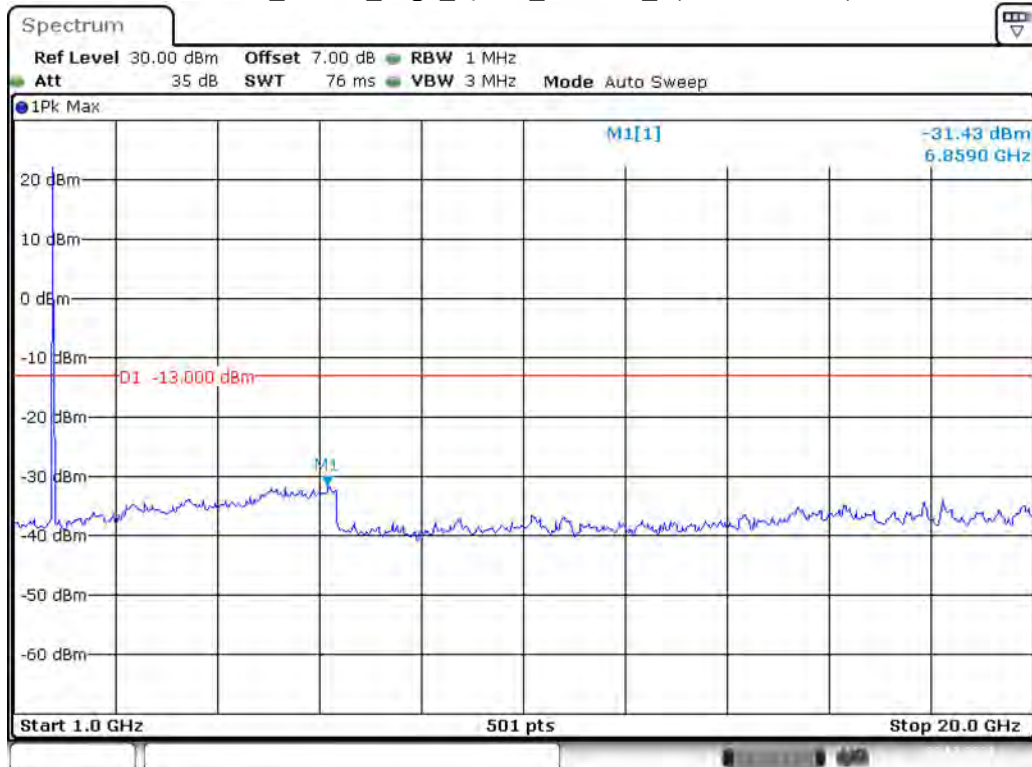

Date: 29.OCT.2021 15:11:53

Band 4_3 MHz_Middle_QPSK_RB15#0_2(1GHz-20GHz)

Date: 29.OCT.2021 15:12:19

Band 4_3 MHz_High_QPSK_RB15#0_1(30MHz-1GHz)

Date: 29.OCT.2021 15:12:51

Band 4_3 MHz_High_QPSK_RB15#0_2(1GHz-20GHz)