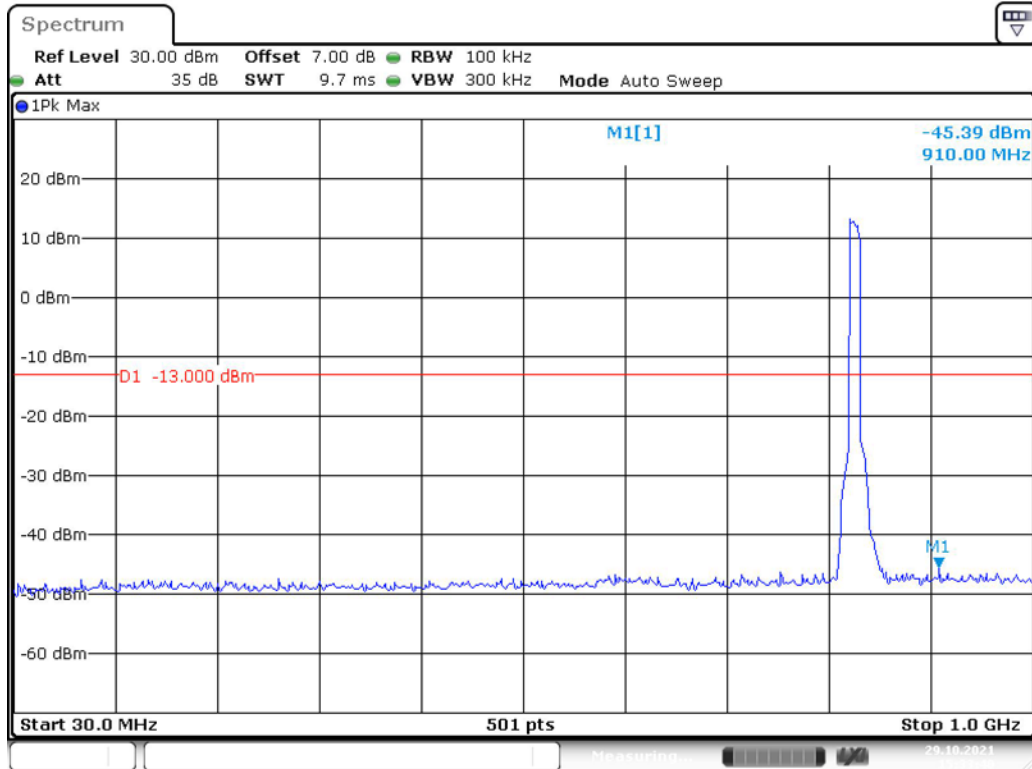

Band 5_10 MHz_Low_QPSK_RB50#0_1(30MHz-1GHz)

Date: 29.OCT.2021 15:33:40