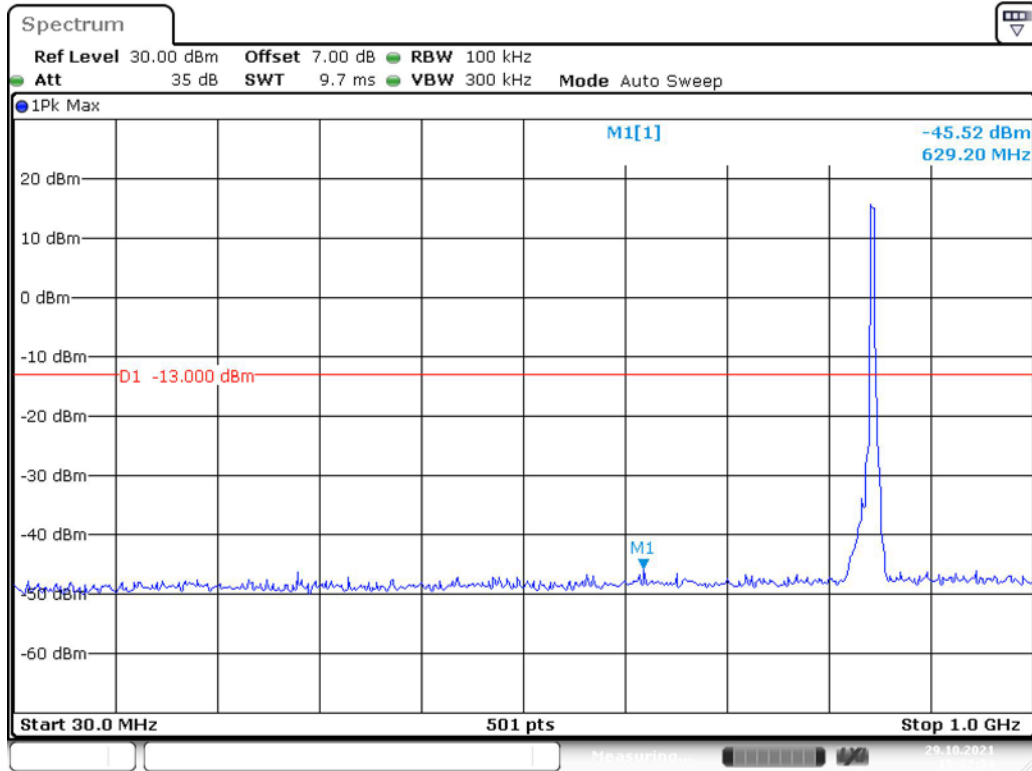

Band 5_5 MHz_Low_QPSK_RB25#0_2(1GHz-10GHz)

Band 5_5 MHz_Middle_QPSK_RB25#0_1(30MHz-1GHz)

Band 5_5 MHz_Middle_QPSK_RB25#0_2(1GHz-10GHz)

Band 5_5 MHz_High_QPSK_RB25#0_1(30MHz-1GHz)

Band 5_5 MHz_High_QPSK_RB25#0_2(1GHz-10GHz)