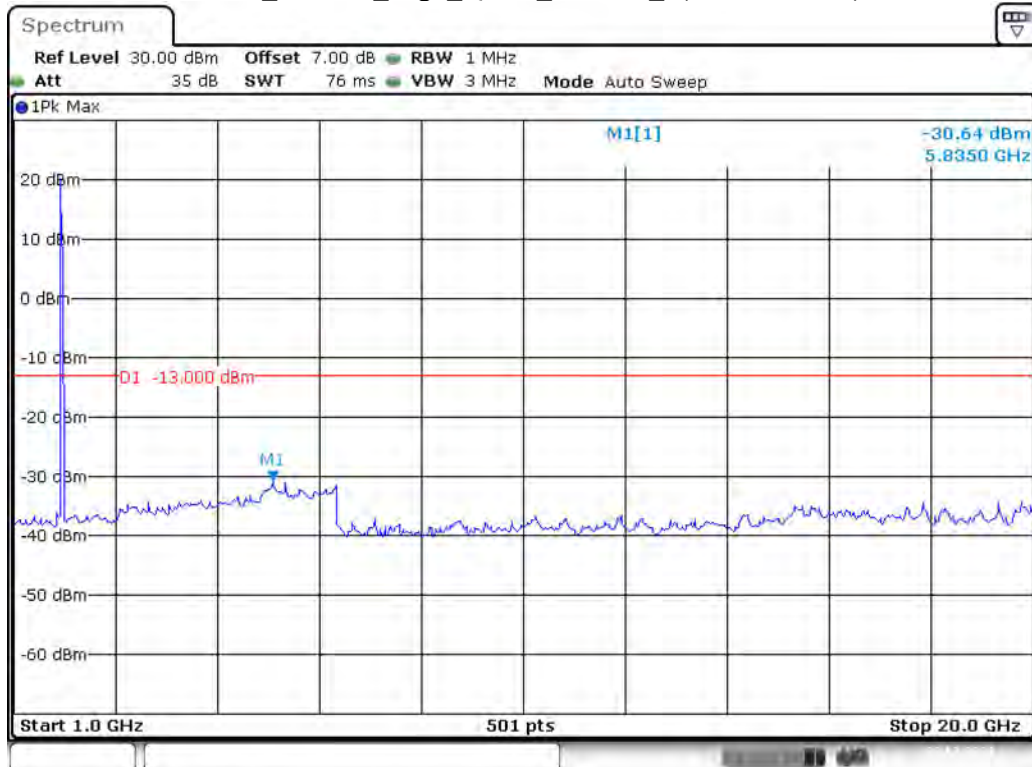

Date: 29.OCT.2021 15:00:27

Band 2_10 MHz_Middle_QPSK_RB50#0_2(1GHz-20GHz)

Date: 29.OCT.2021 15:00:53

Band 2_10 MHz_High_QPSK_RB50#0_1(30MHz-1GHz)

Date: 29.OCT.2021 15:01:26

Band 2_10 MHz_High_QPSK_RB50#0_2(1GHz-20GHz)