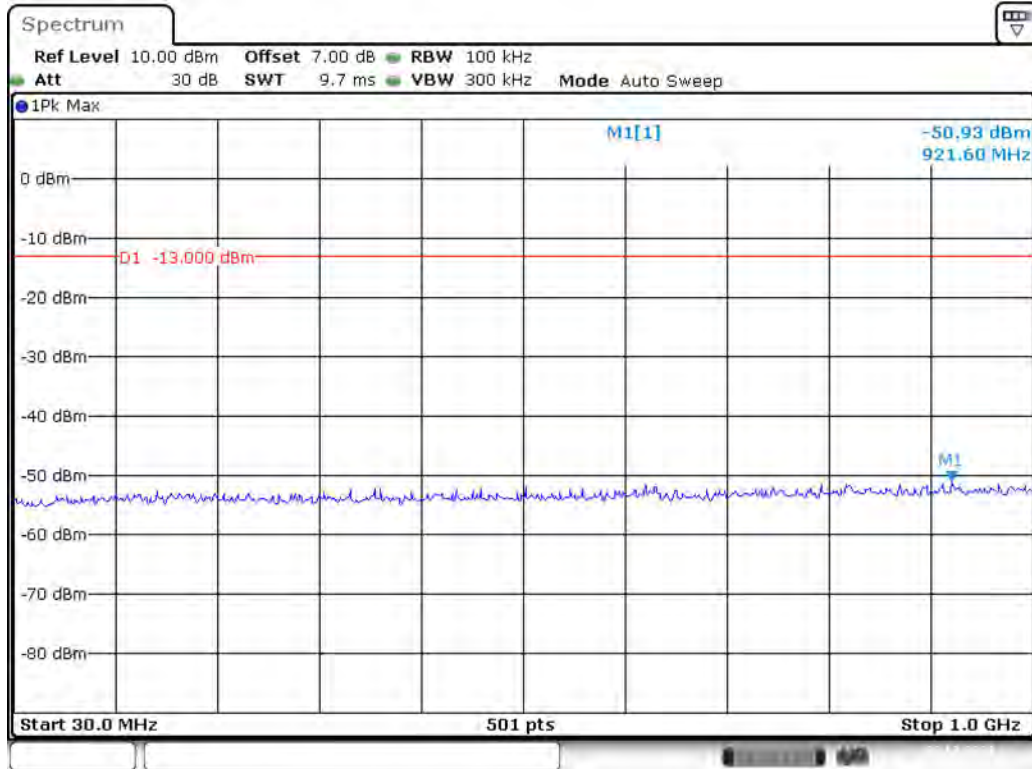

Date: 29.OCT.2021 15:18:51

Band 4_15 MHz_Low_QPSK_RB75#0_1(30MHz-1GHz)

Date: 29.OCT.2021 15:19:24

Band 4_15 MHz_Low_QPSK_RB75#0_2(1GHz-20GHz)

Date: 29.OCT.2021 15:19:49

Band 4_15 MHz_Middle_QPSK_RB75#0_1(30MHz-1GHz)