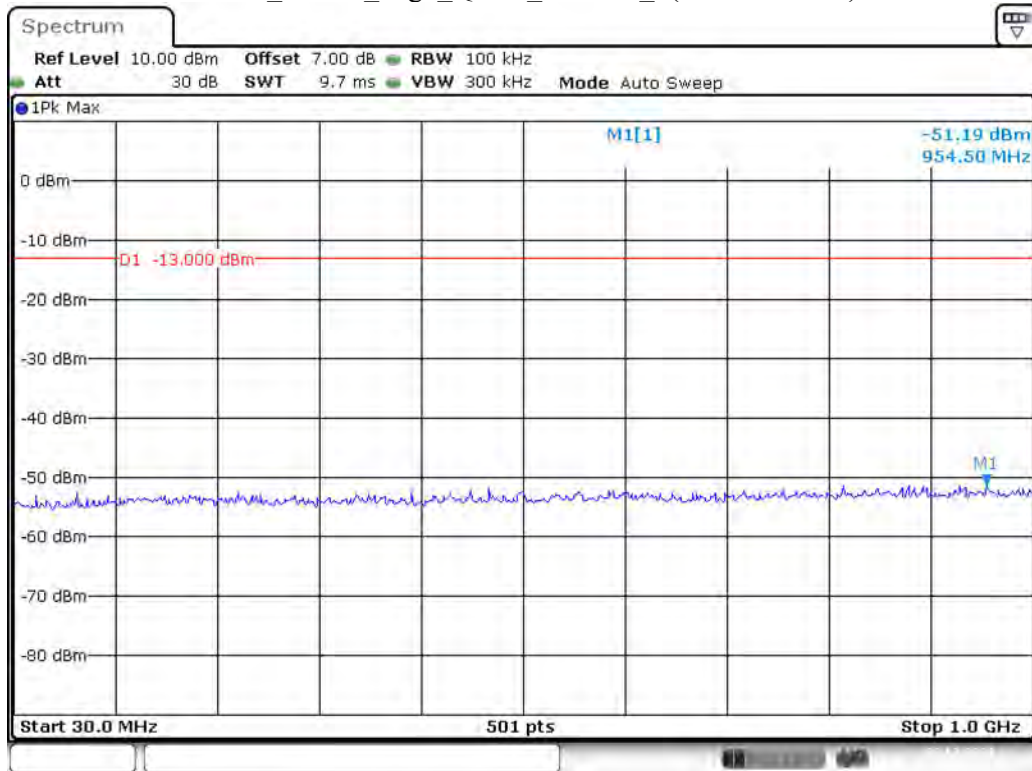

Band 2_5 MHz_High_QPSK_RB25#0_1(30MHz-1GHz)

Date: 29.OCT.2021 14:58:44