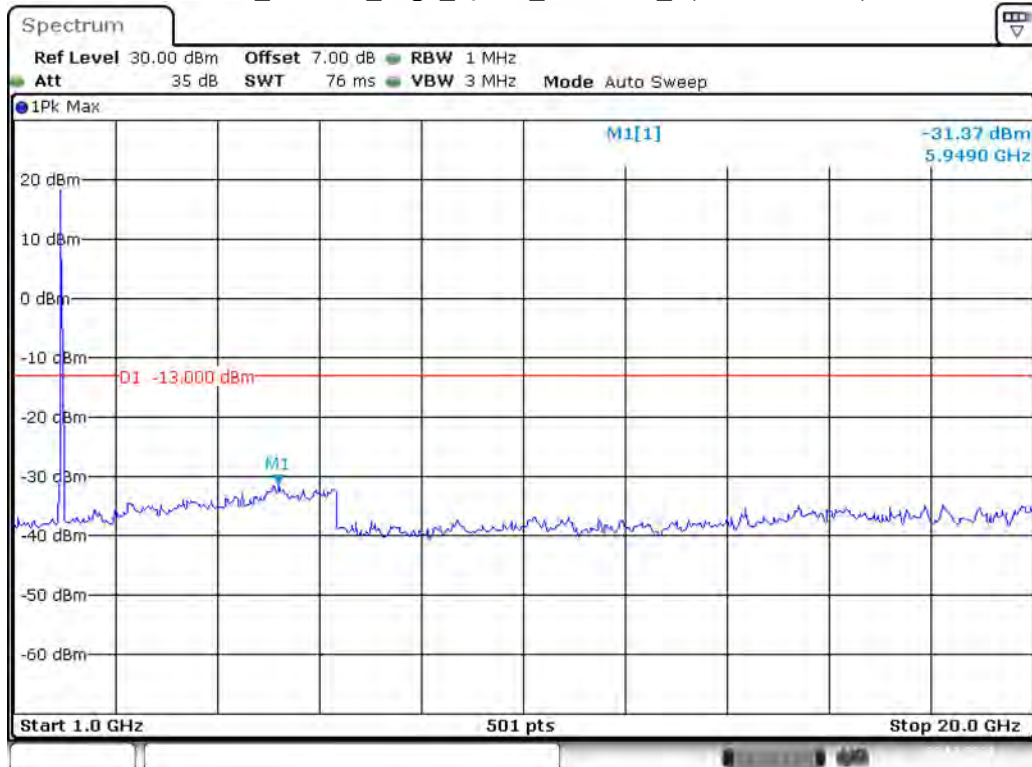

Date: 29.OCT.2021 15:06:21

Band 2_20 MHz_Middle_QPSK_RB100#0_2(1GHz-20GHz)

Date: 29.OCT.2021 15:06:47

Band 2_20 MHz_High_QPSK_RB100#0_1(30MHz-1GHz)

Date: 29.OCT.2021 15:07:20

Band 2_20 MHz_High_QPSK_RB100#0_2(1GHz-20GHz)