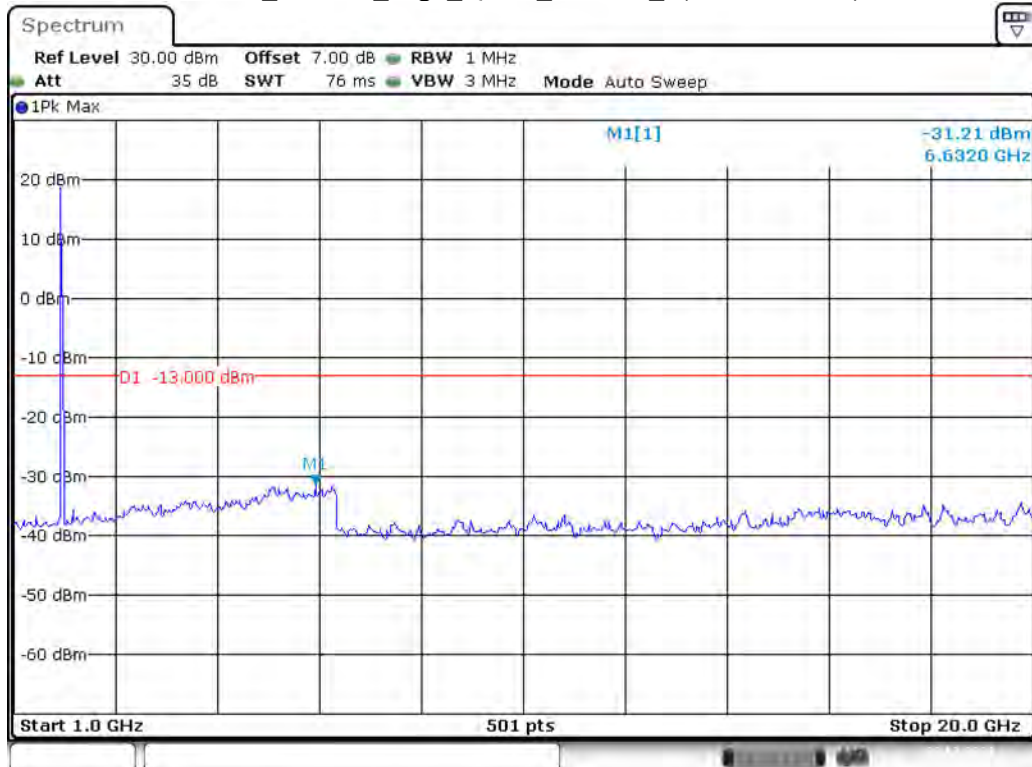

Date: 29.OCT.2021 15:03:23

Band 2_15 MHz_Middle_QPSK_RB75#0_2(1GHz-20GHz)

Date: 29.OCT.2021 15:03:48

Band 2_15 MHz_High_QPSK_RB75#0_1(30MHz-1GHz)

Date: 29.OCT.2021 15:04:18

Band 2_15 MHz_High_QPSK_RB75#0_2(1GHz-20GHz)