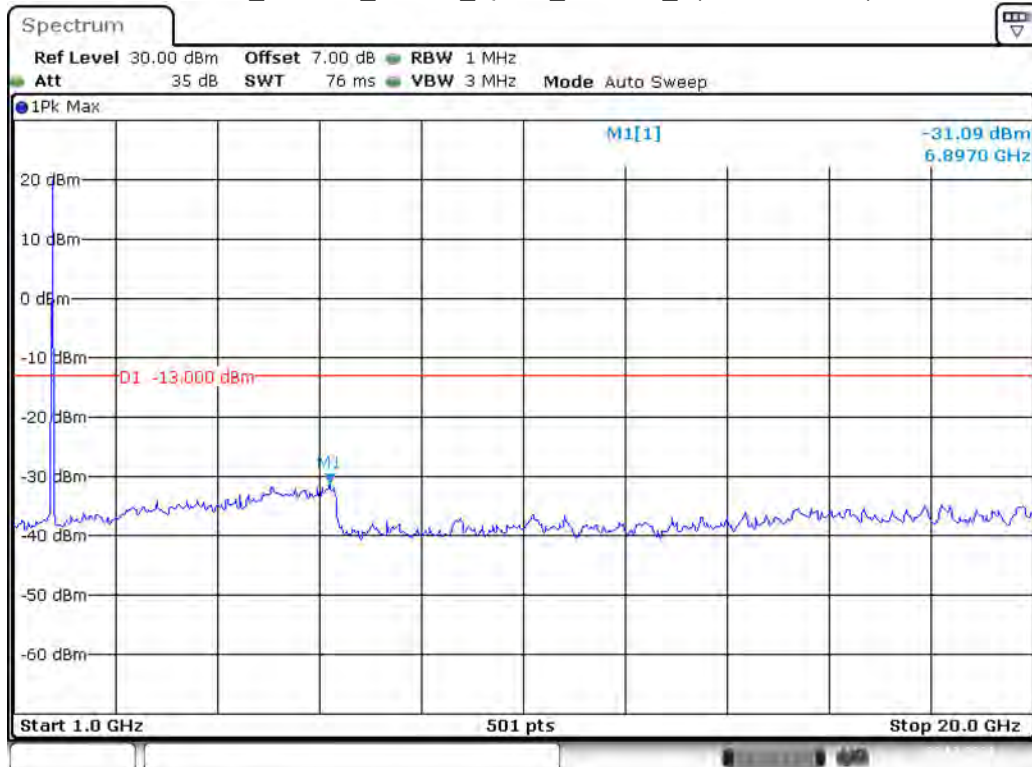

Band 4_10 MHz_Middle_QPSK_RB50#0_2(1GHz-20GHz)

Date: 29.OCT.2021 15:17:57