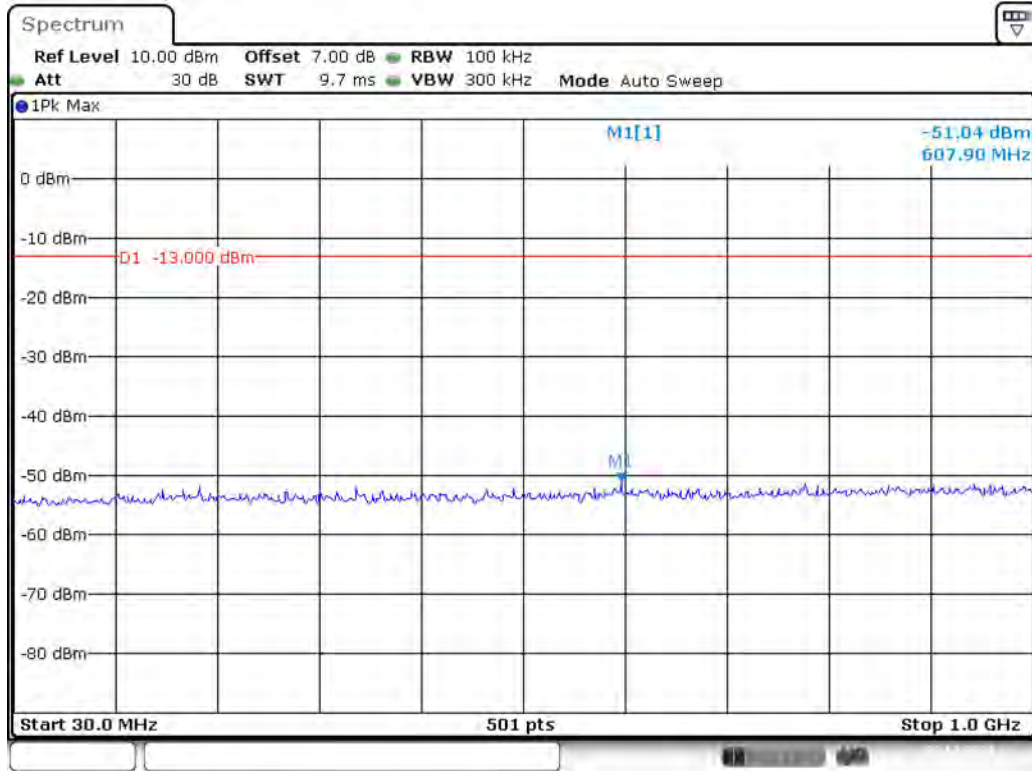

Band 4_3 MHz_Low_QPSK_RB15#0_1(30MHz-1GHz)

Date: 29.OCT.2021 15:10:55