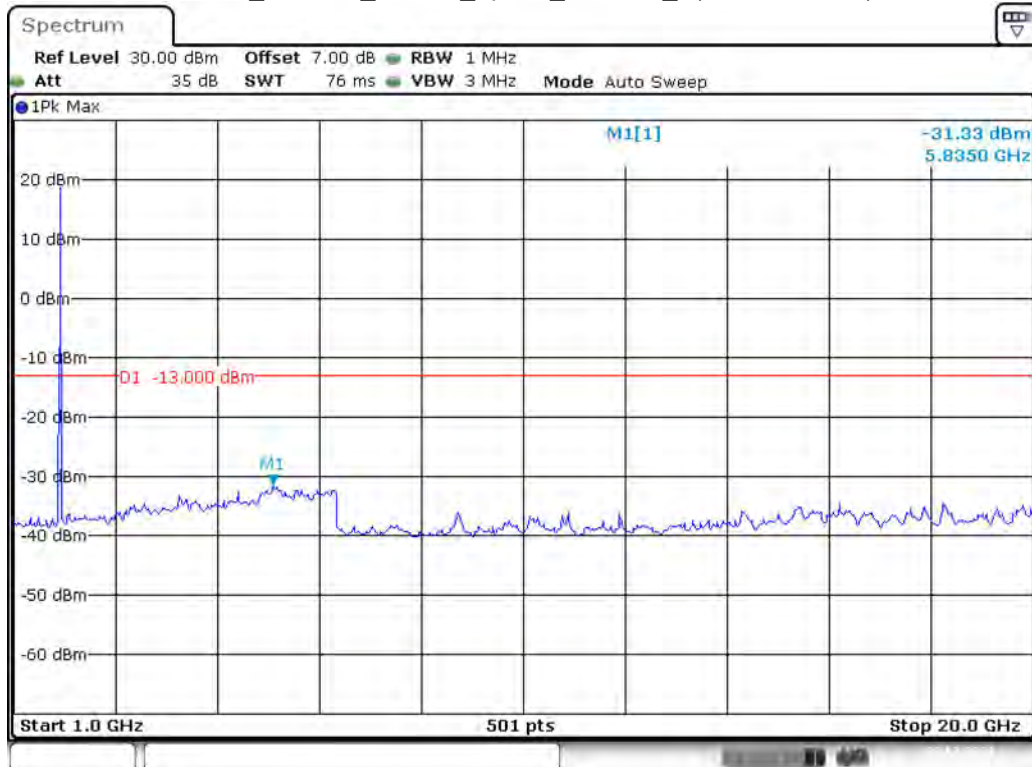

Band 2_15 MHz_Middle_QPSK_RB75#0_2(1GHz-20GHz)

Date: 29.OCT.2021 15:03:48