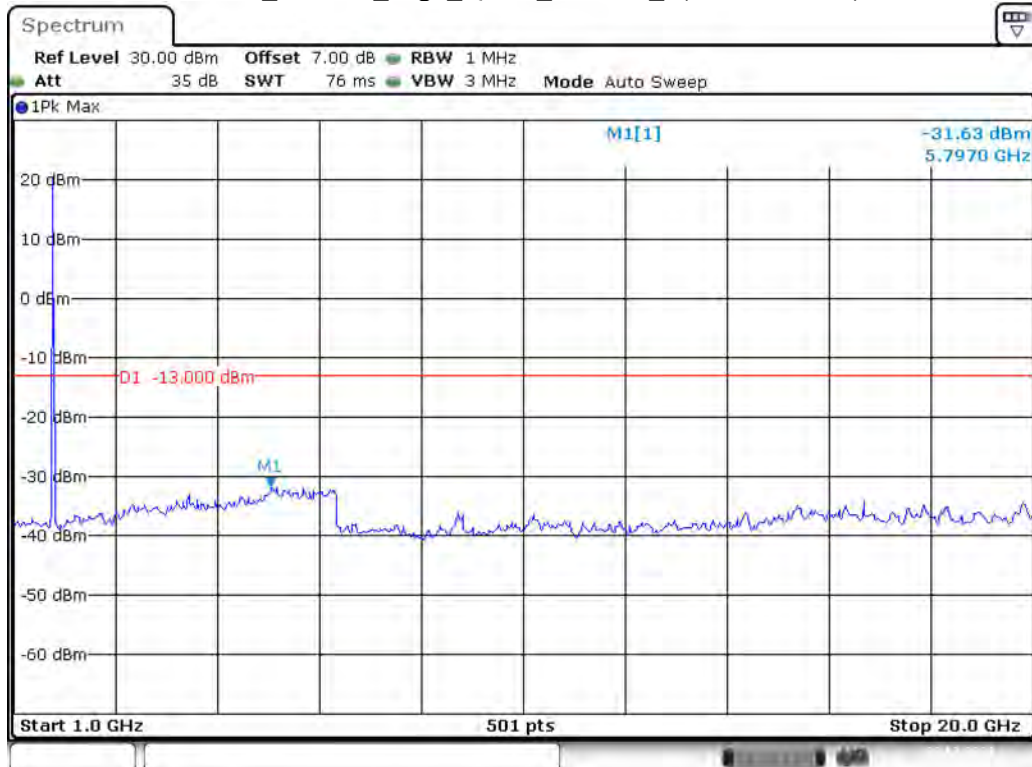

Date: 29.OCT.2021 15:17:32

Band 4_10 MHz_Middle_QPSK_RB50#0_2(1GHz-20GHz)

Date: 29.OCT.2021 15:17:57

Band 4_10 MHz_High_QPSK_RB50#0_1(30MHz-1GHz)

Date: 29.OCT.2021 15:18:25

Band 4_10 MHz_High_QPSK_RB50#0_2(1GHz-20GHz)