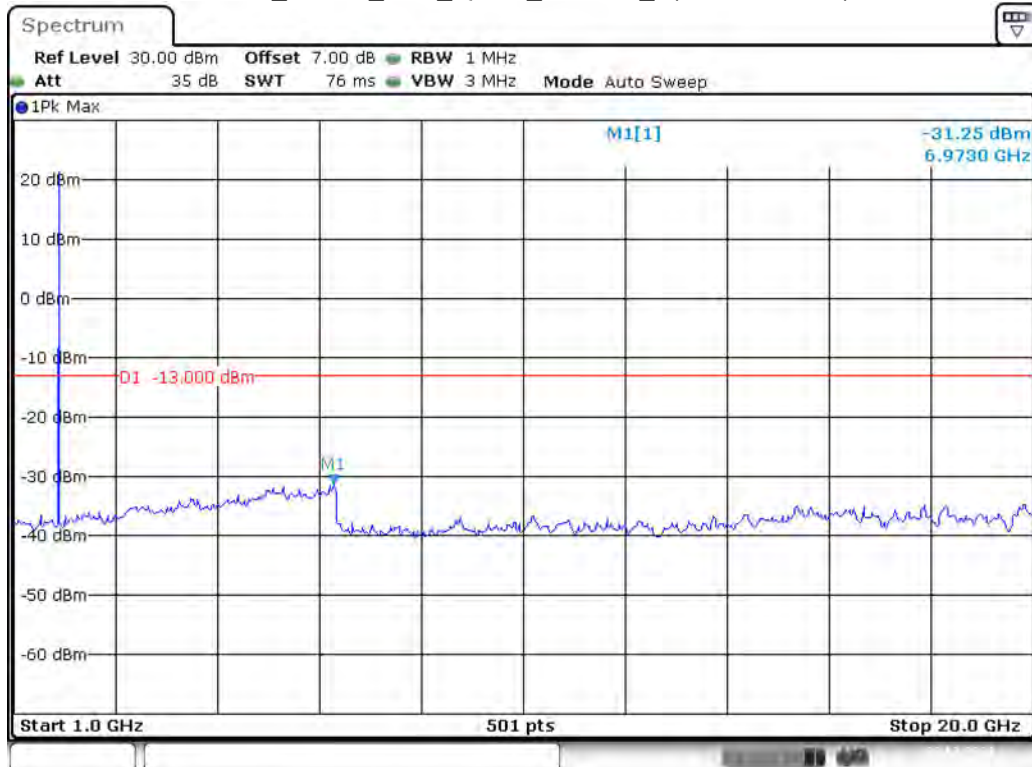

Band 2_5 MHz_Low_QPSK_RB25#0_2(1GHz-20GHz)

Date: 29.OCT.2021 14:57:19