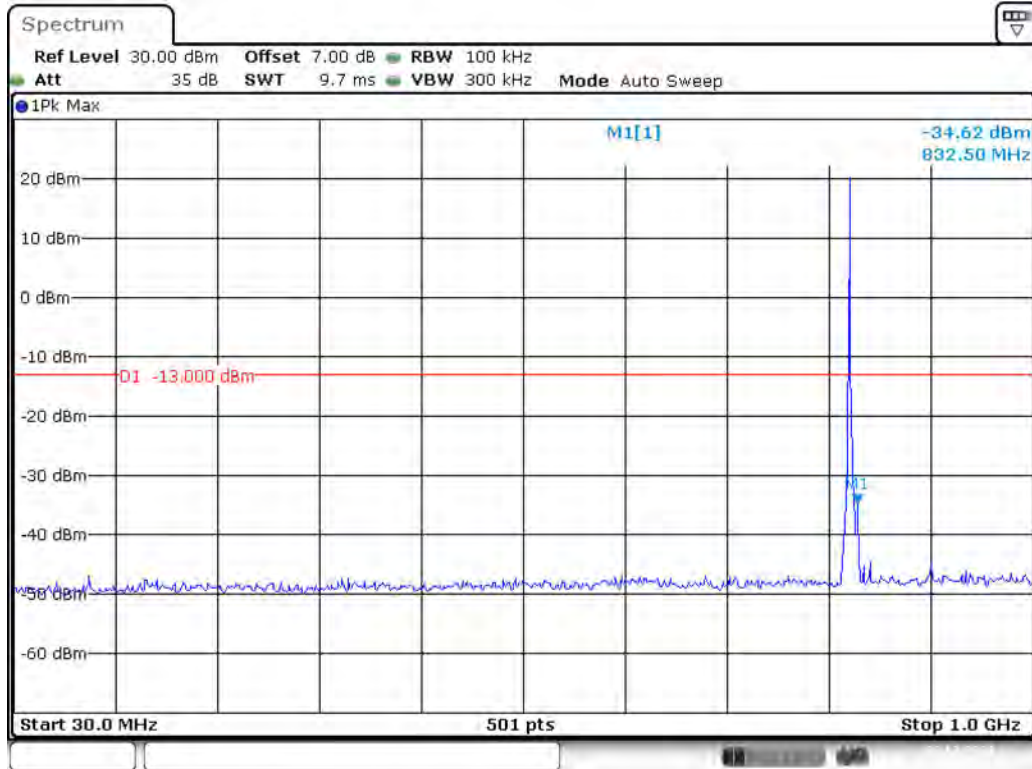

Band 5_1.4 MHz_Low_QPSK_RB6#0_1(30MHz-1GHz)

Date: 29.OCT.2021 15:25:21