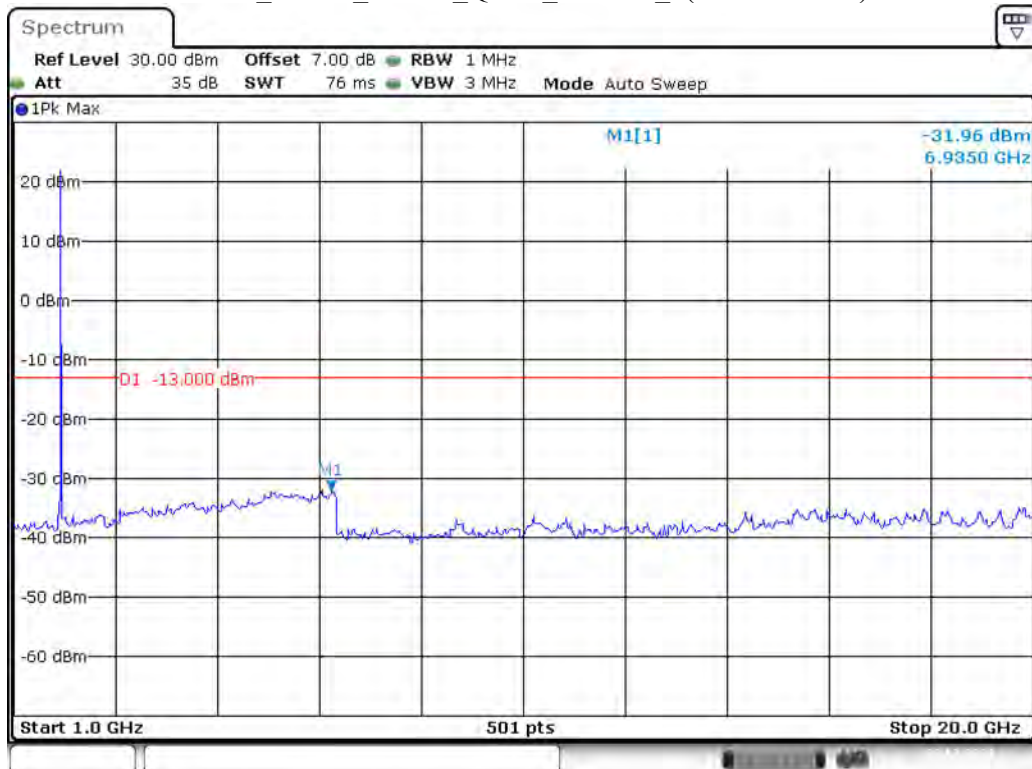

Band 2_3 MHz_Middle_QPSK_RB15#0_2(1GHz-20GHz)

Date: 29.OCT.2021 14:55:22