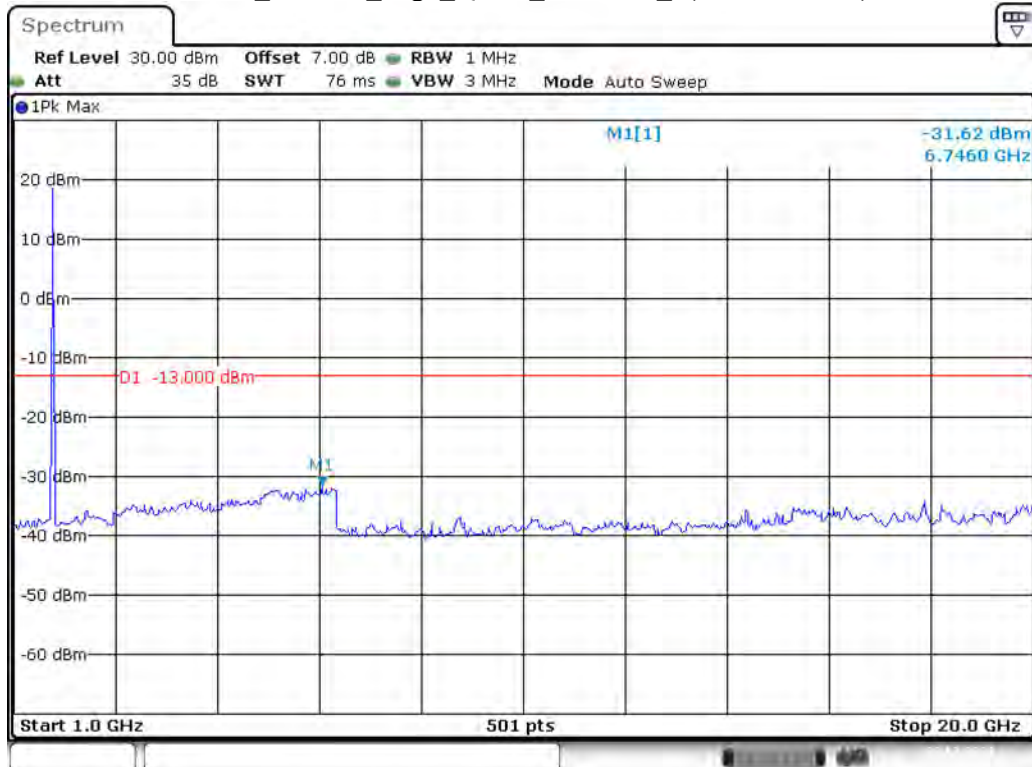

Date: 29.OCT.2021 15:23:36

Band 4_20 MHz_Middle_QPSK_RB100#0_2(1GHz-20GHz)

Date: 29.OCT.2021 15:23:59

Band 4_20 MHz_High_QPSK_RB100#0_1(30MHz-1GHz)

Date: 29.OCT.2021 15:24:28

Band 4_20 MHz_High_QPSK_RB100#0_2(1GHz-20GHz)