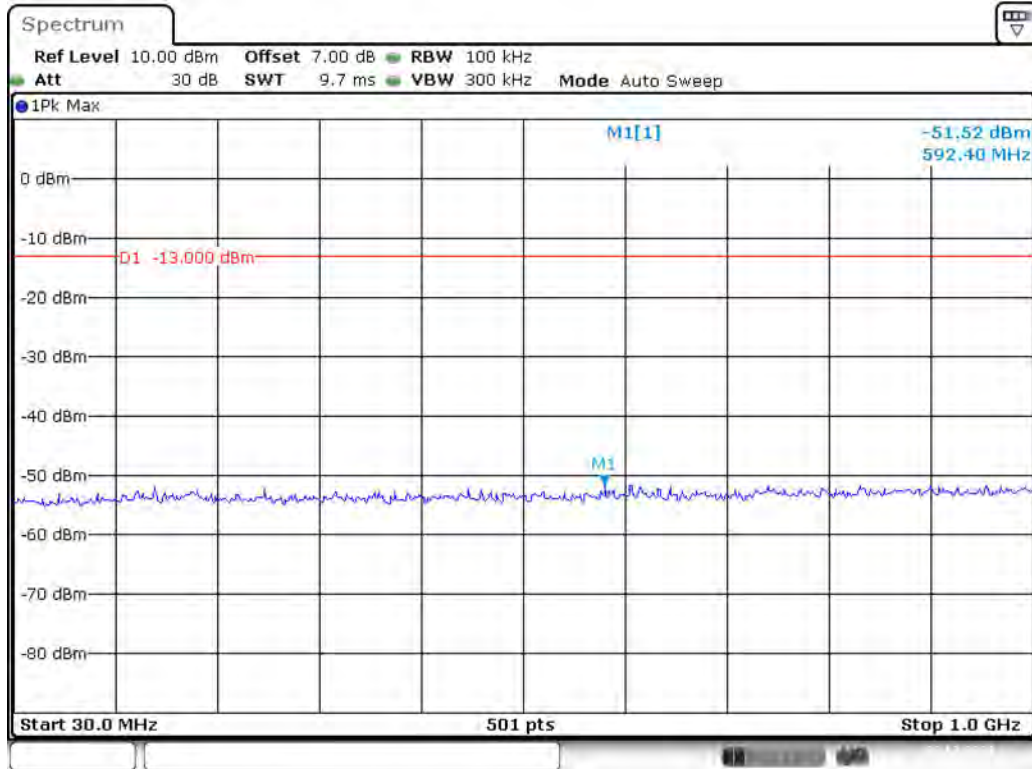

Date: 29.OCT.2021 14:59:03

Band 2_10 MHz_Low_QPSK_RB50#0_1(30MHz-1GHz)

Date: 29.OCT.2021 14:59:31

Band 2_10 MHz_Low_QPSK_RB50#0_2(1GHz-20GHz)

Date: 29.OCT.2021 14:59:56

Band 2_10 MHz_Middle_QPSK_RB50#0_1(30MHz-1GHz)