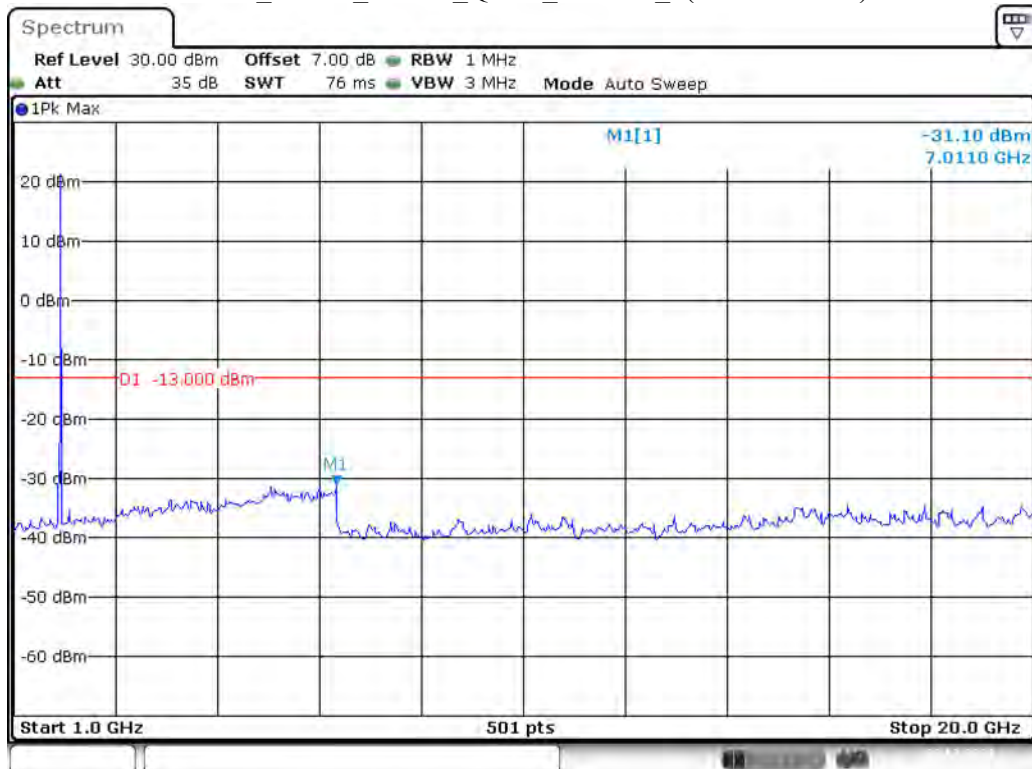

Band 2_5 MHz_Middle_QPSK_RB25#0_2(1GHz-20GHz)

Date: 29.OCT.2021 14:58:14