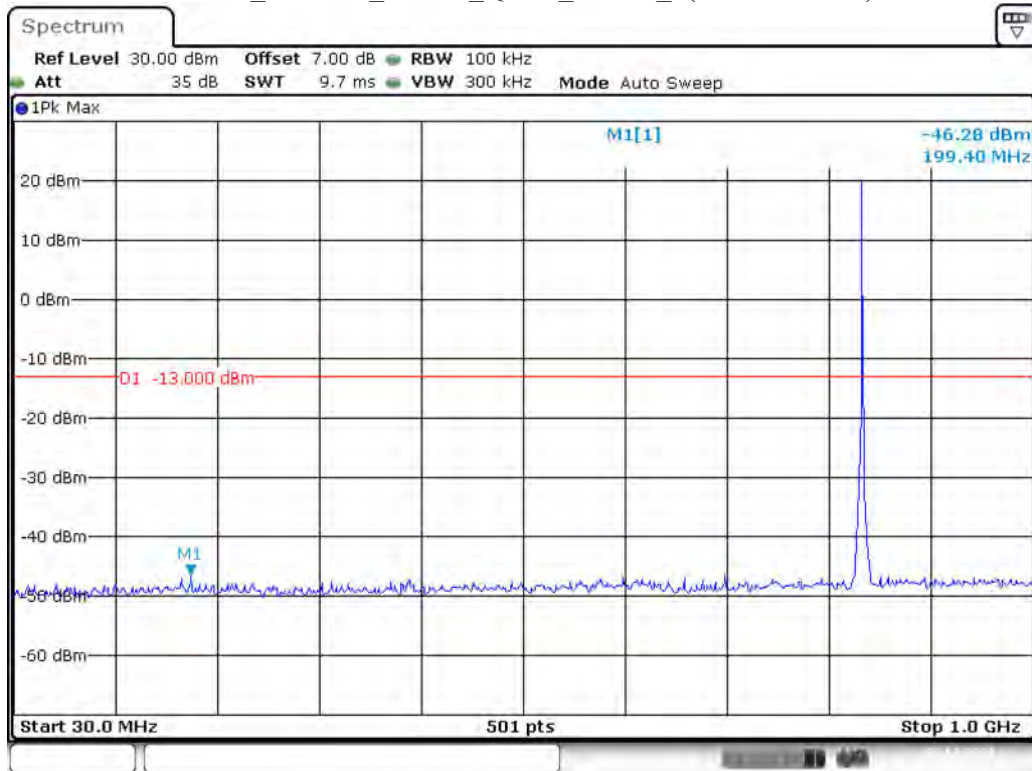

Date: 29.OCT.2021 15:24:51

Band 5_1.4 MHz_Low_QPSK_RB6#0_1(30MHz-1GHz)

Date: 29.OCT.2021 15:25:21

Band 5_1.4 MHz_Low_QPSK_RB6#0_2(1GHz-10GHz)

Date: 29.OCT.2021 15:25:49

Band 5_1.4 MHz_Middle_QPSK_RB6#0_1(30MHz-1GHz)