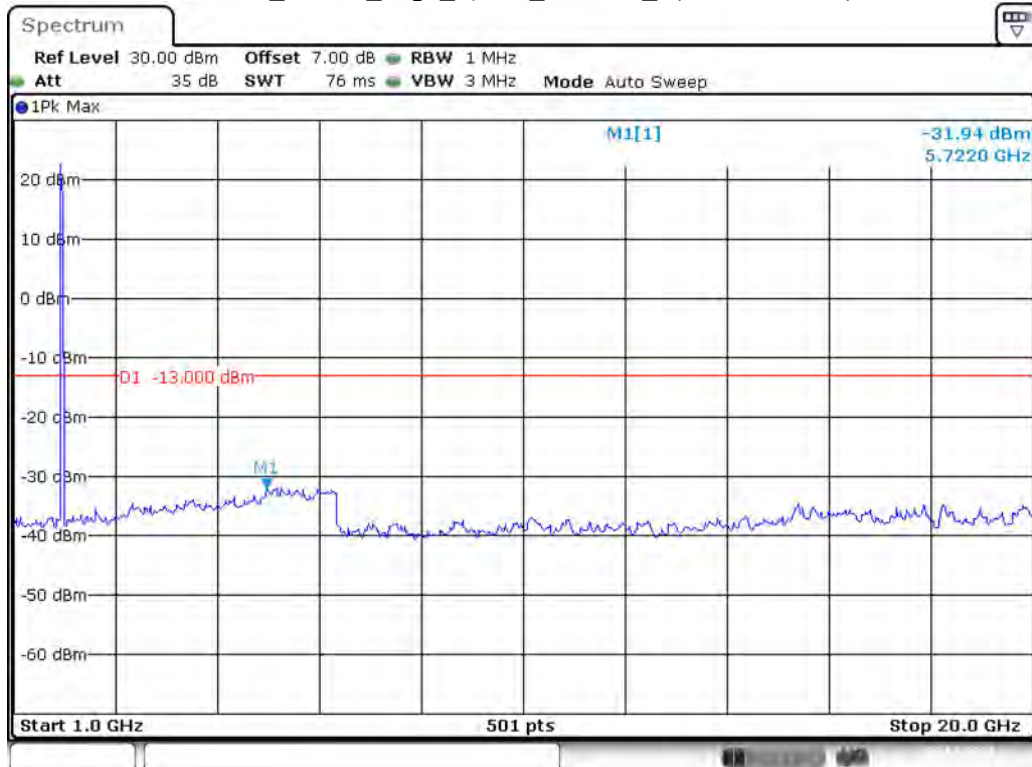

Date: 29.OCT.2021 14:55:00

Band 2_3 MHz_Middle_QPSK_RB15#0_2(1GHz-20GHz)

Date: 29.OCT.2021 14:55:22

Band 2_3 MHz_High_QPSK_RB15#0_1(30MHz-1GHz)

Date: 29.OCT.2021 14:55:55

Band 2_3 MHz_High_QPSK_RB15#0_2(1GHz-20GHz)