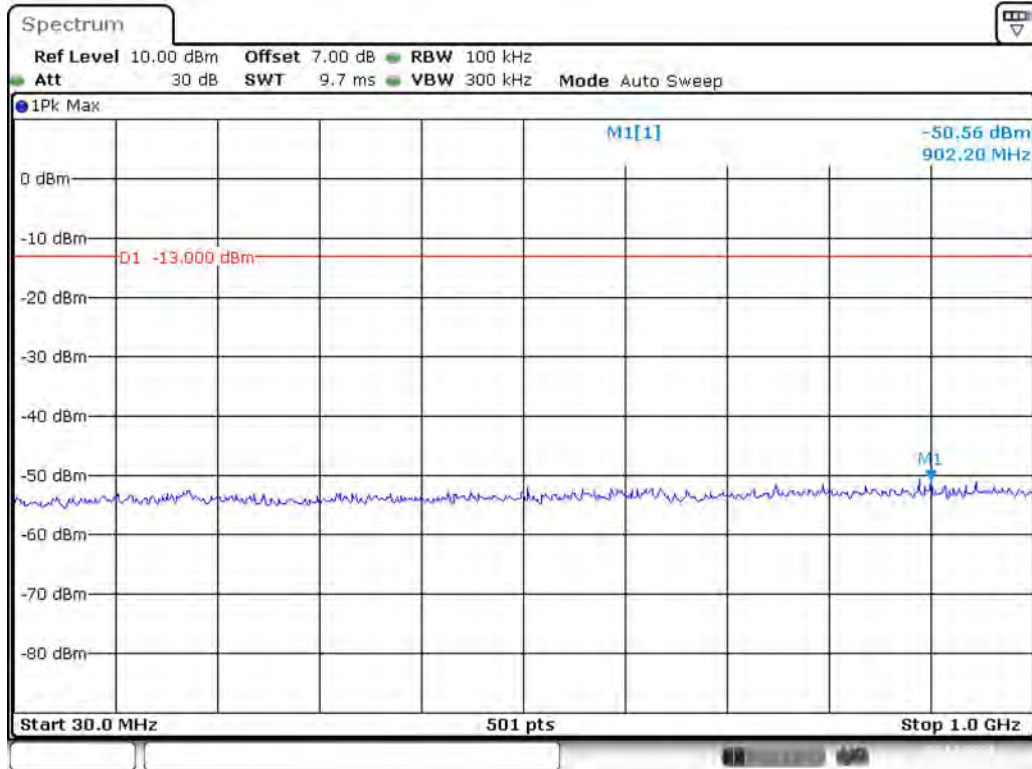

Band 4_10 MHz_High_QPSK_RB50#0_1(30MHz-1GHz)

Date: 29.OCT.2021 15:18:25