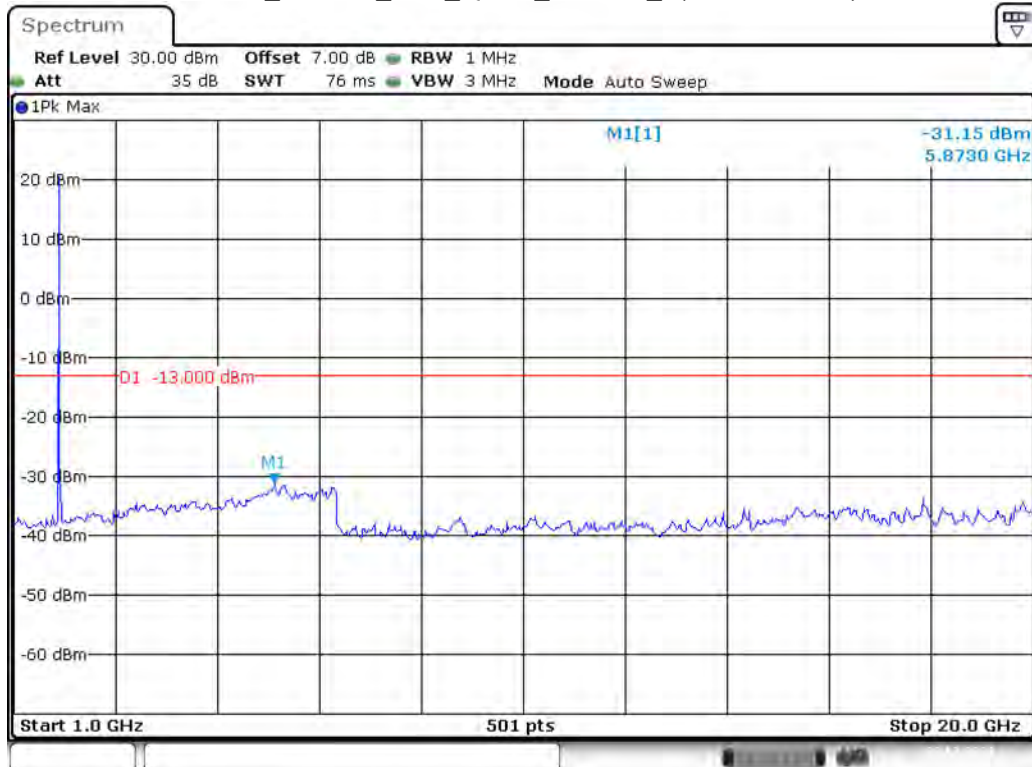

Band 2_10 MHz_Low_QPSK_RB50#0_2(1GHz-20GHz)

Date: 29.OCT.2021 14:59:56