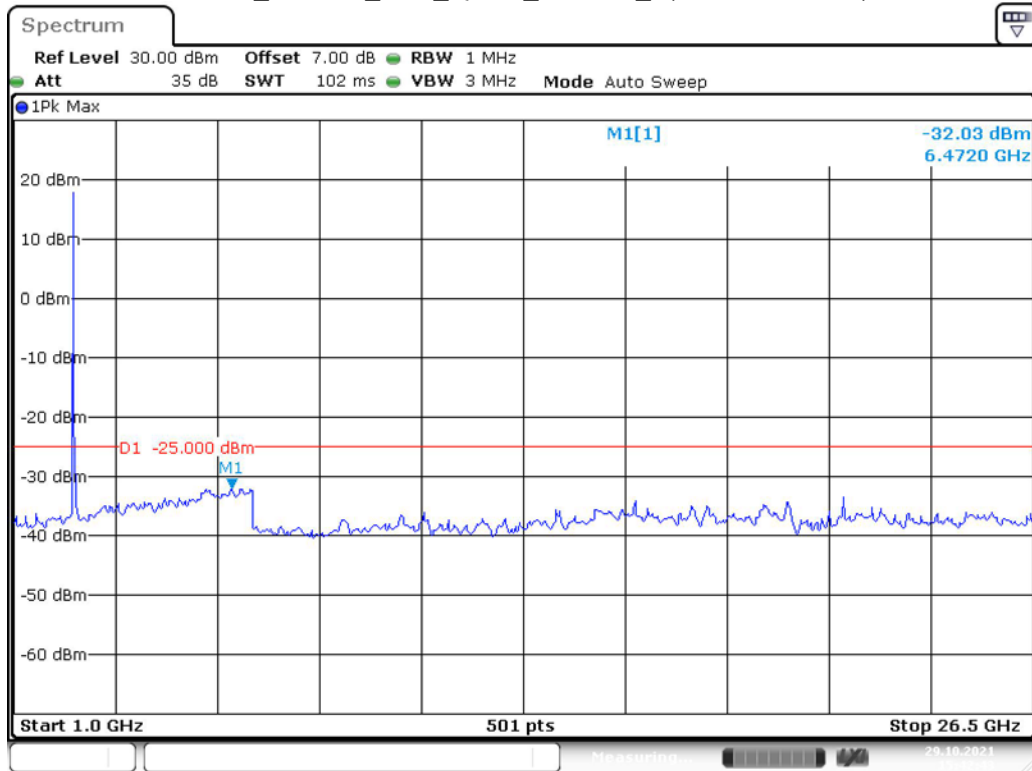

Date: 29.OCT.2021 15:40:48

Band 7_10 MHz_High_QPSK_RB50#0_1(30MHz-1GHz)

Band 7_10 MHz_High_QPSK_RB50#0_2(1GHz-26.5GHz)

Band 7_15 MHz_Low_QPSK_RB75#0_1(30MHz-1GHz)

Band 7_15 MHz_Low_QPSK_RB75#0_2(1GHz-26.5GHz)