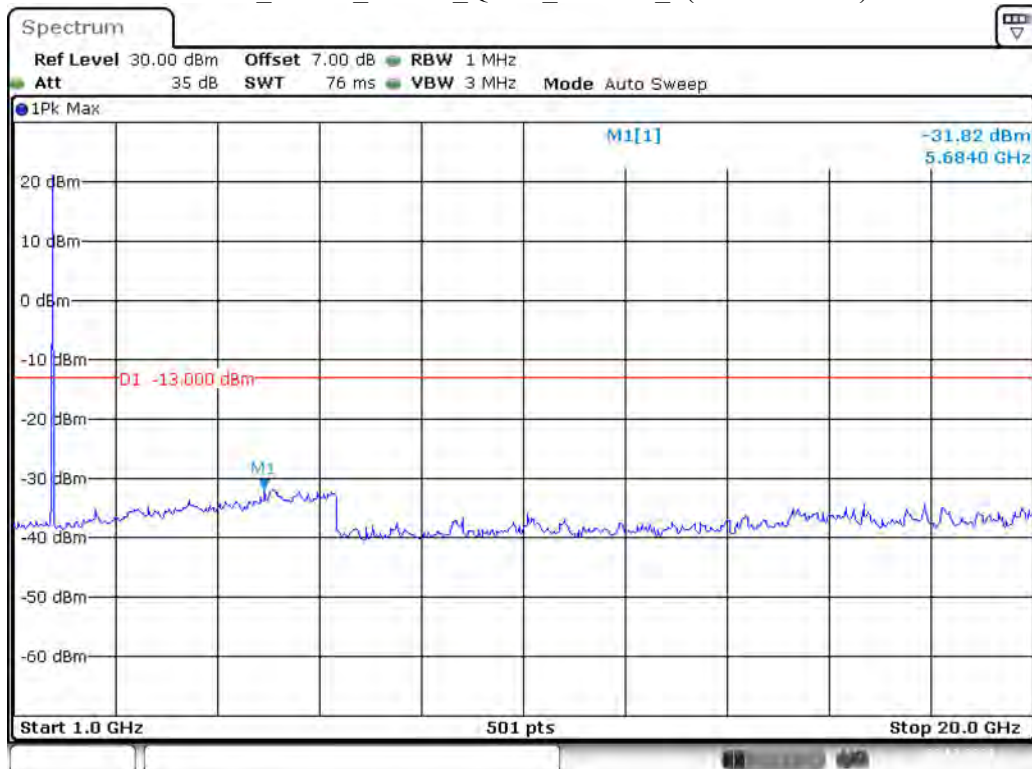

Band 4_5 MHz_Middle_QPSK_RB25#0_2(1GHz-20GHz)

Date: 29.OCT.2021 15:14:54