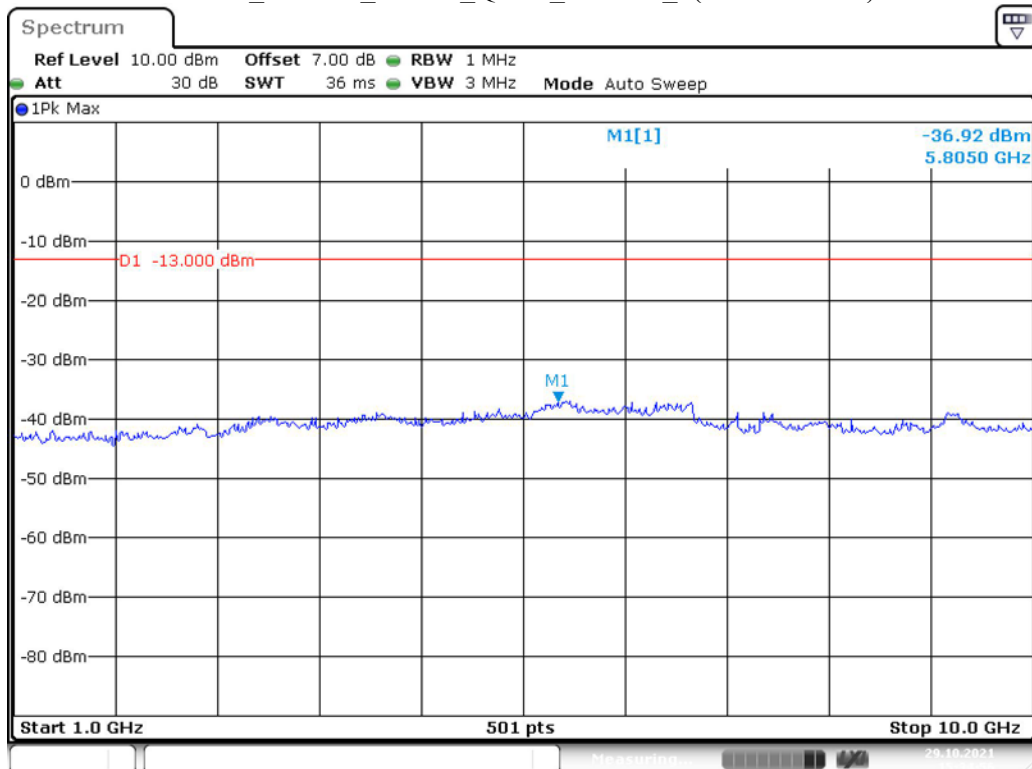

Band 5_10 MHz_Middle_QPSK_RB50#0_2(1GHz-10GHz)

Date: 29.OCT.2021 15:34:55