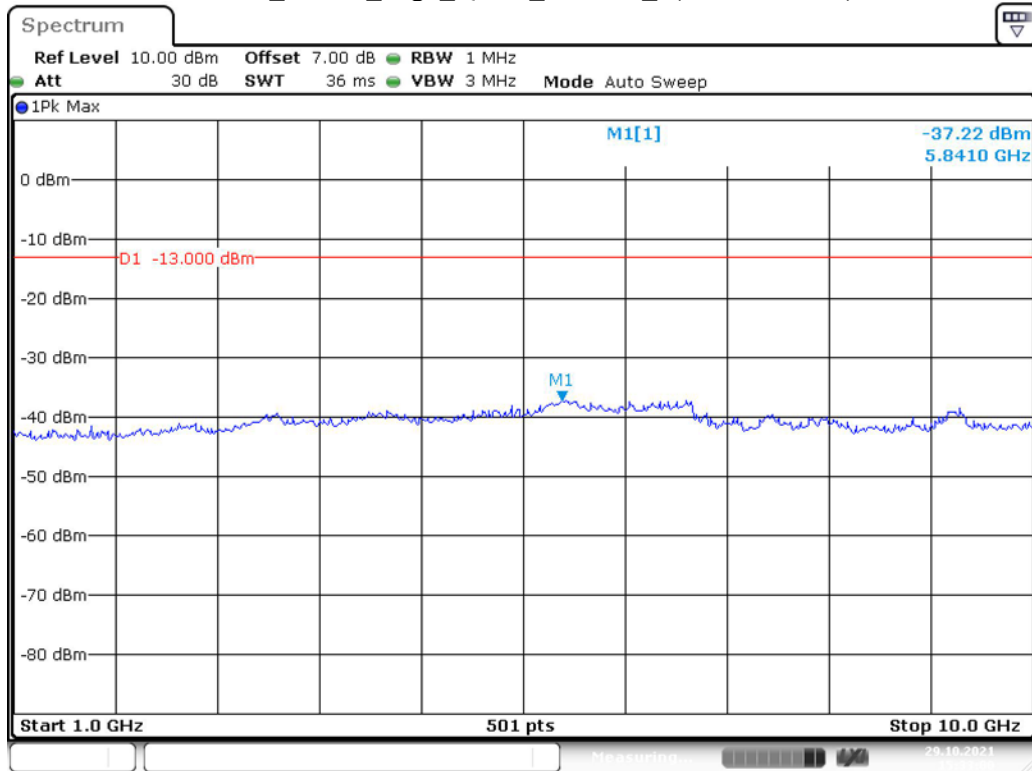

Band 5_5 MHz_Low_QPSK_RB25#0_2(1GHz-10GHz)

Band 5_5 MHz_Middle_QPSK_RB25#0_1(30MHz-1GHz)

Band 5_5 MHz_Middle_QPSK_RB25#0_2(1GHz-10GHz)

Band 5_5 MHz_High_QPSK_RB25#0_1(30MHz-1GHz)

Band 5_5 MHz_High_QPSK_RB25#0_2(1GHz-10GHz)