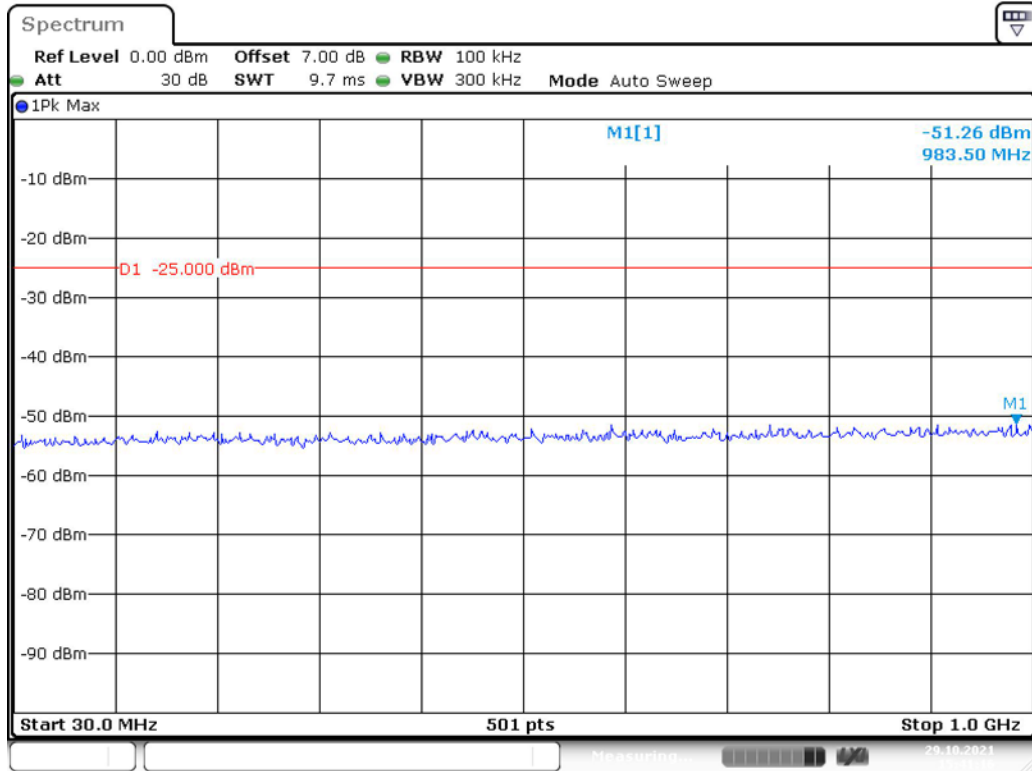

Band 7_10 MHz_High_QPSK_RB50#0_1(30MHz-1GHz)