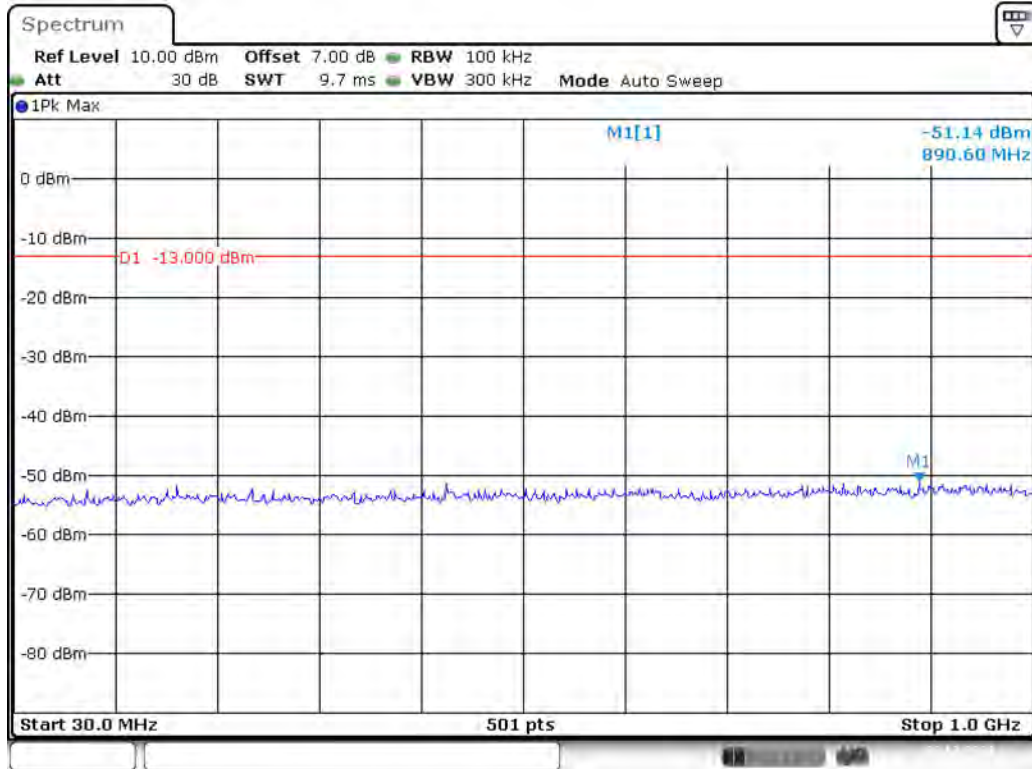

Band 2_20 MHz_Low_QPSK_RB100#0_1(30MHz-1GHz)

Date: 29.OCT.2021 15:05:20