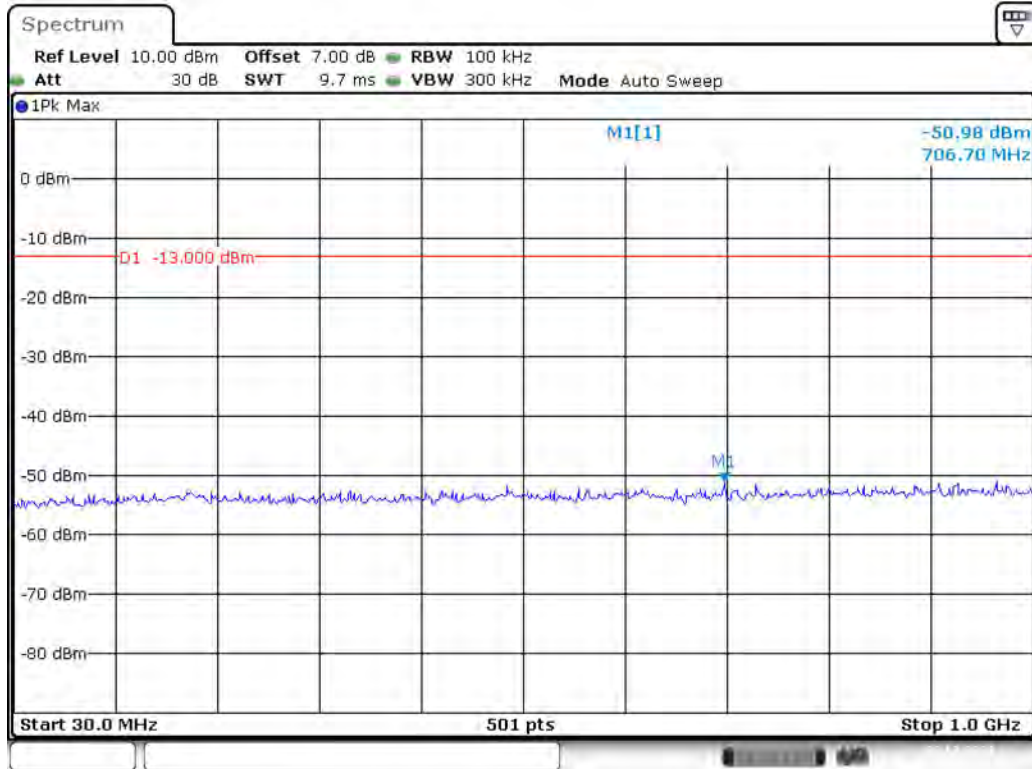

Date: 29.OCT.2021 15:01:55

Band 2_15 MHz_Low_QPSK_RB75#0_1(30MHz-1GHz)

Date: 29.OCT.2021 15:02:24

Band 2_15 MHz_Low_QPSK_RB75#0_2(1GHz-20GHz)

Date: 29.OCT.2021 15:02:53

Band 2_15 MHz_Middle_QPSK_RB75#0_1(30MHz-1GHz)