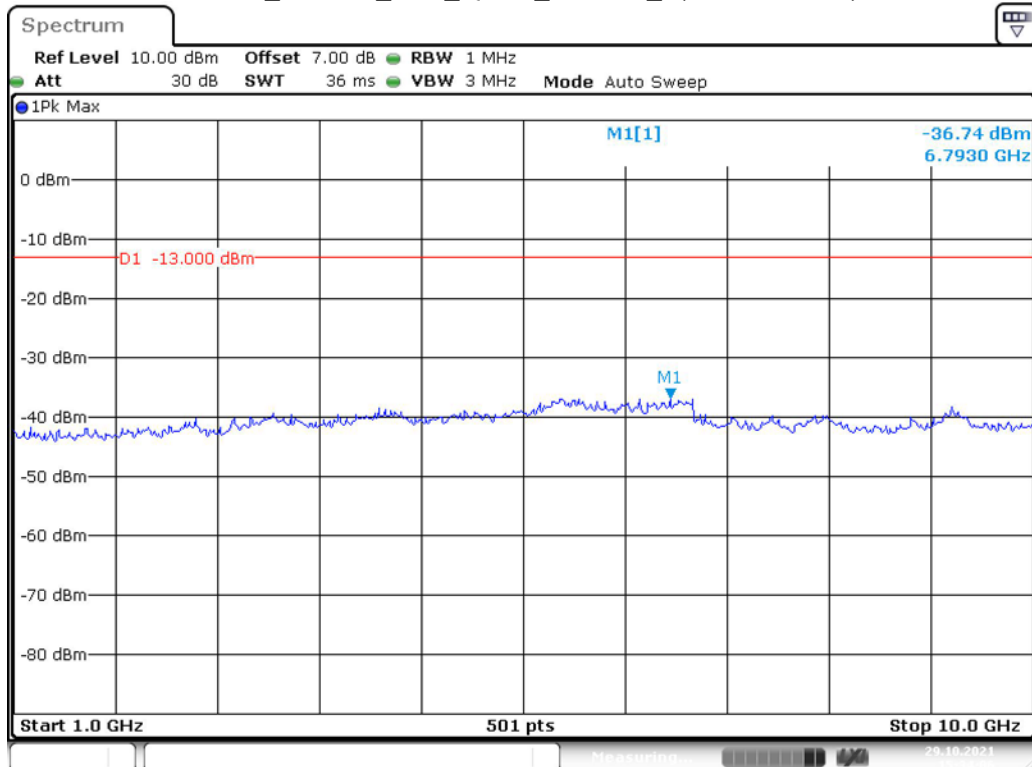

Band 5_10 MHz_Low_QPSK_RB50#0_2(1GHz-10GHz)

Date: 29.OCT.2021 15:34:06