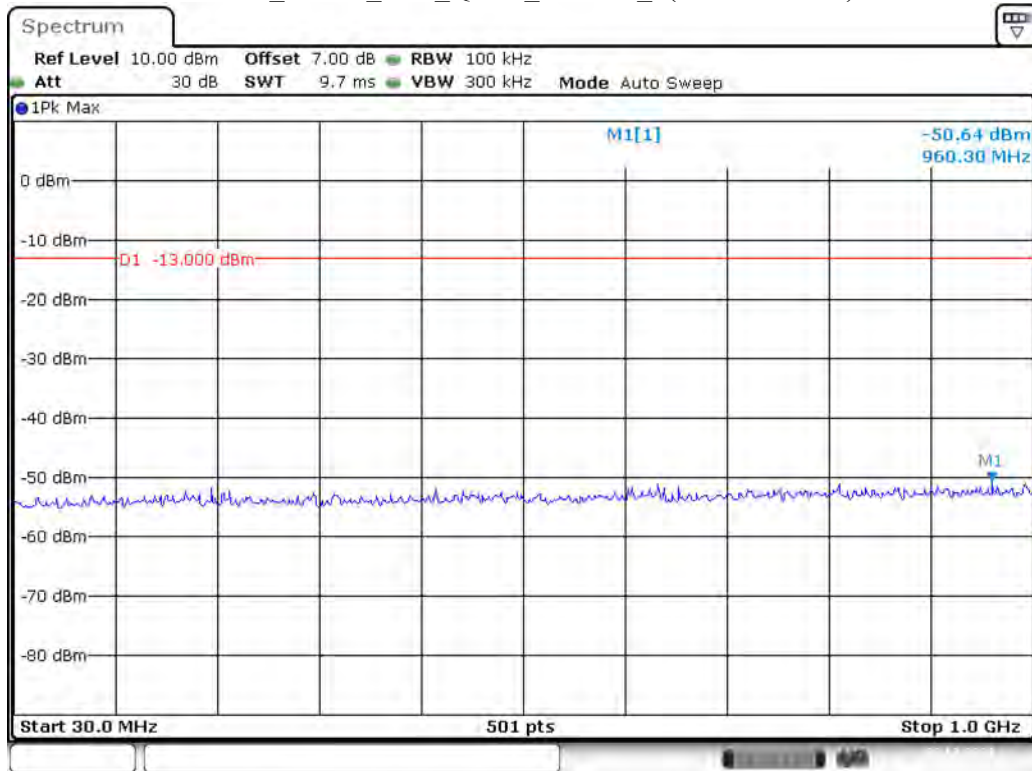

Band 2_3 MHz_Low_QPSK_RB15#0_1(30MHz-1GHz)

Date: 29.OCT.2021 14:54:04