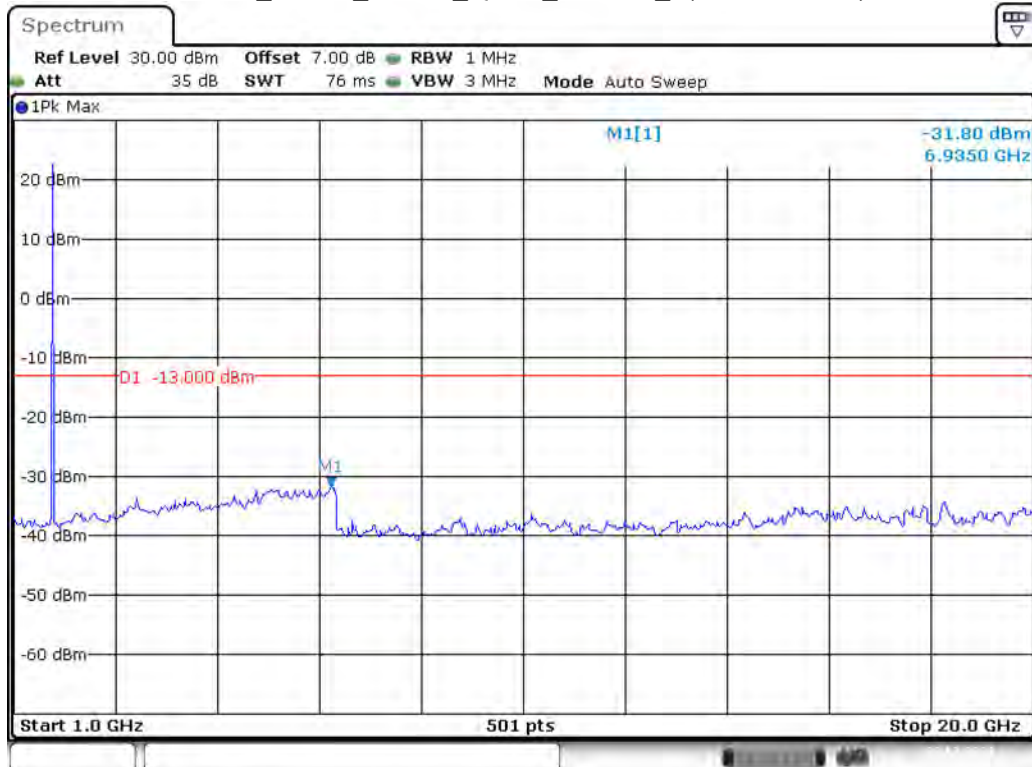

Band 4_3 MHz_Middle_QPSK_RB15#0_2(1GHz-20GHz)

Date: 29.OCT.2021 15:12:19