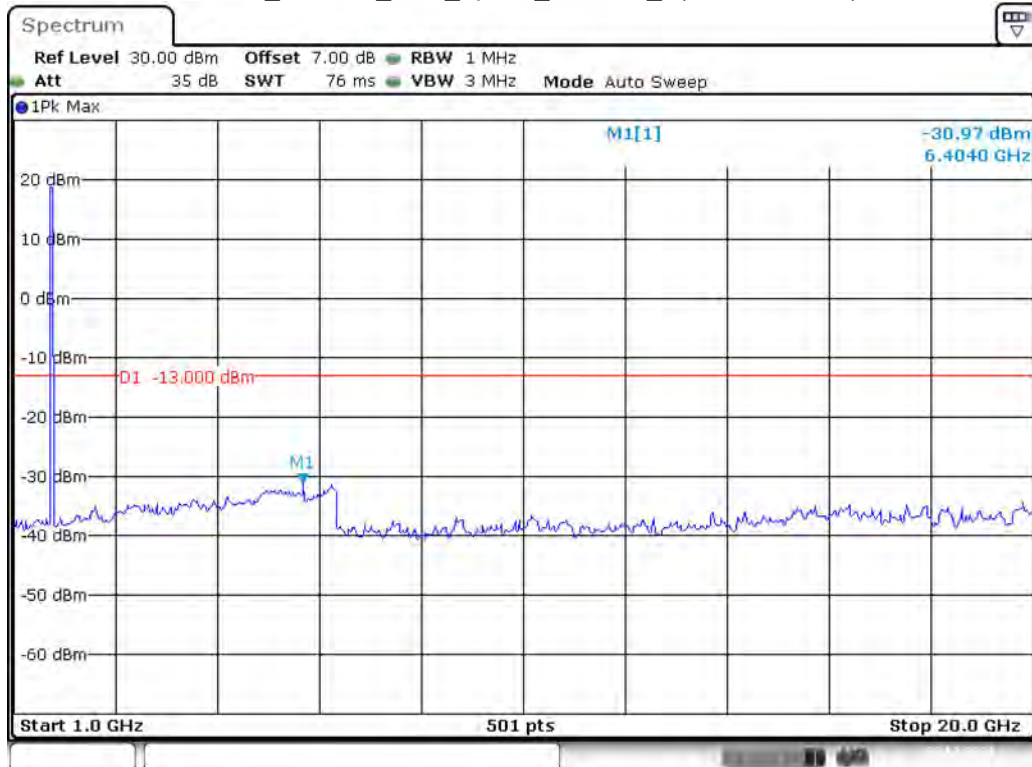

Band 4_15 MHz_Low_QPSK_RB75#0_2(1GHz-20GHz)

Date: 29.OCT.2021 15:19:49