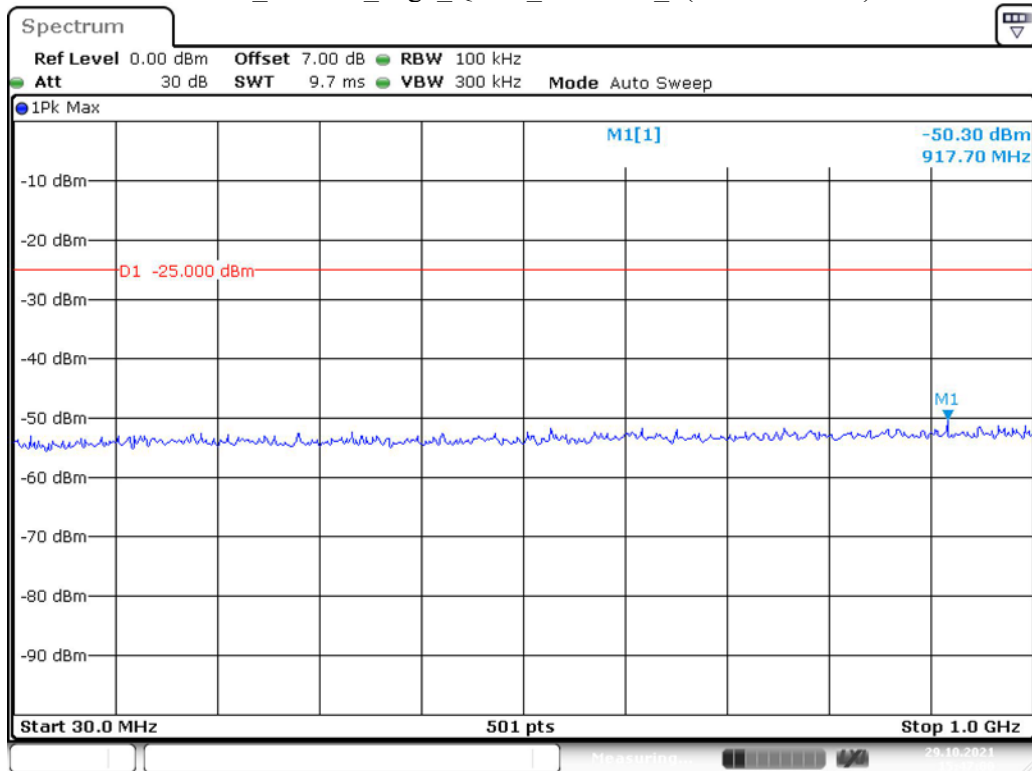

Band 7_20 MHz_High_QPSK_RB100#0_1(30MHz-1GHz)

Date: 29.OCT.2021 15:47:00