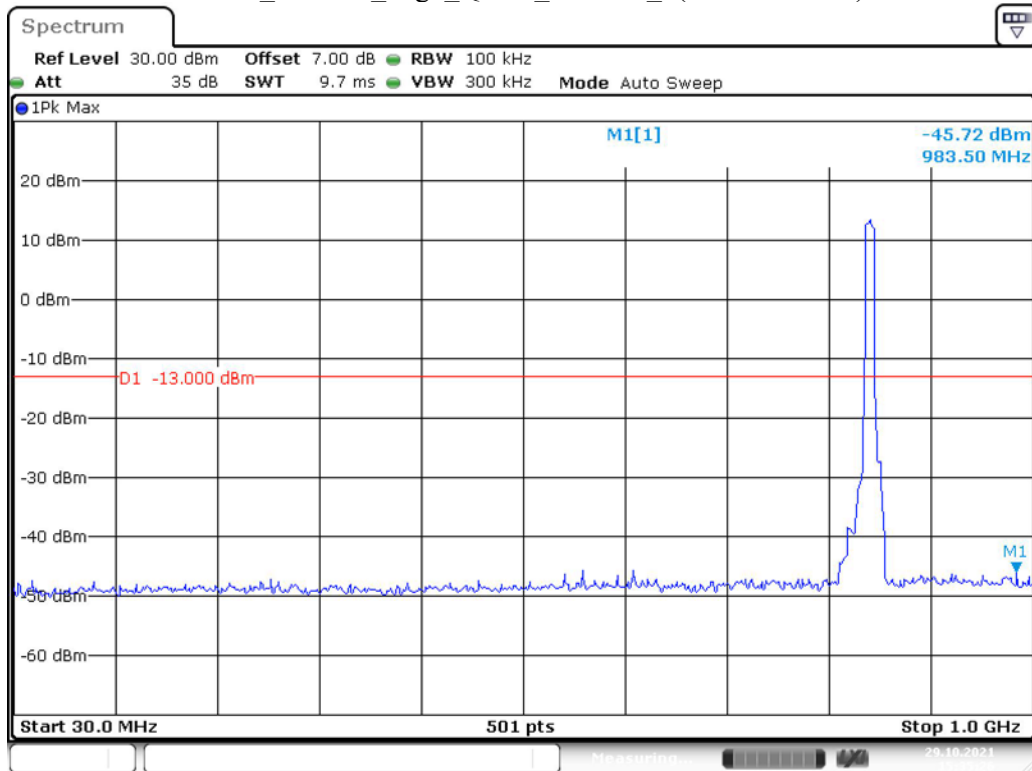

Band 5_10 MHz_High_QPSK_RB50#0_1(30MHz-1GHz)