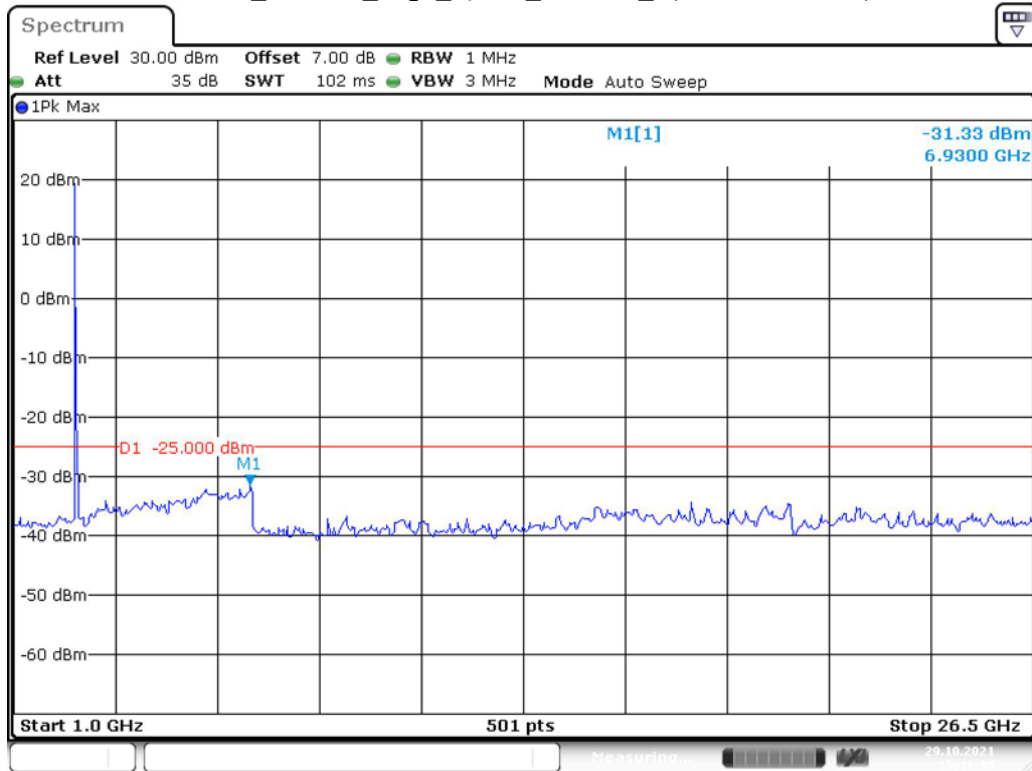

Band 7_10 MHz_High_QPSK_RB50#0_2(1GHz-26.5GHz)