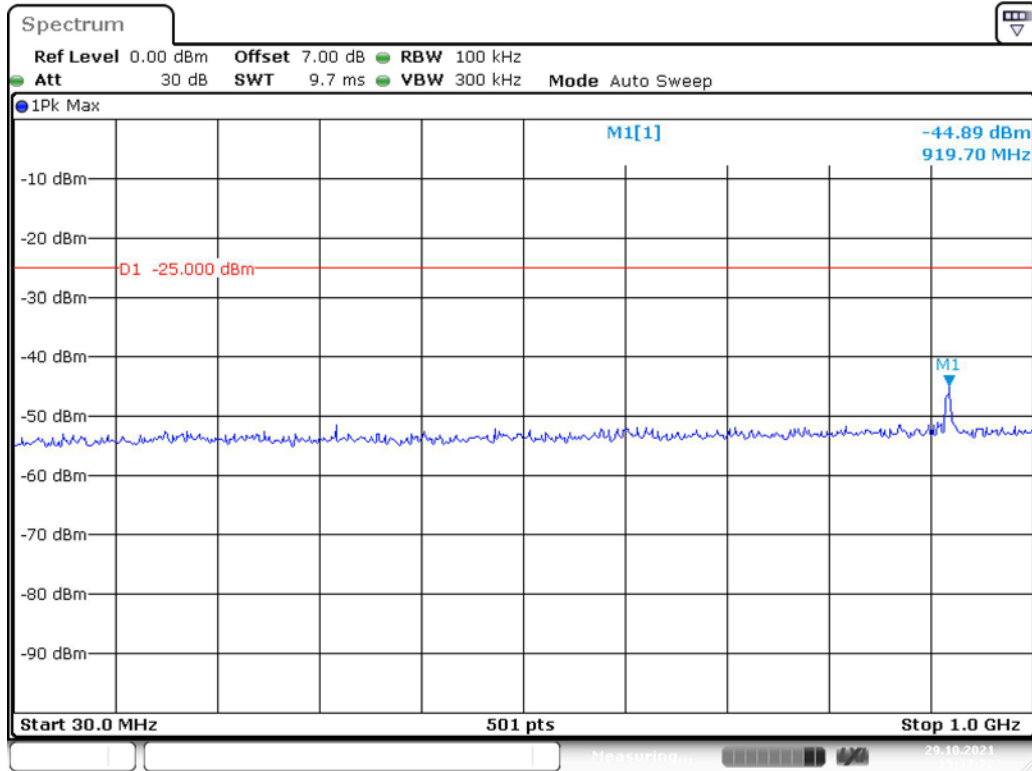

Band 7_5 MHz_Middle_QPSK_RB25#0_1(30MHz-1GHz)

Date: 29.OCT.2021 15:37:22