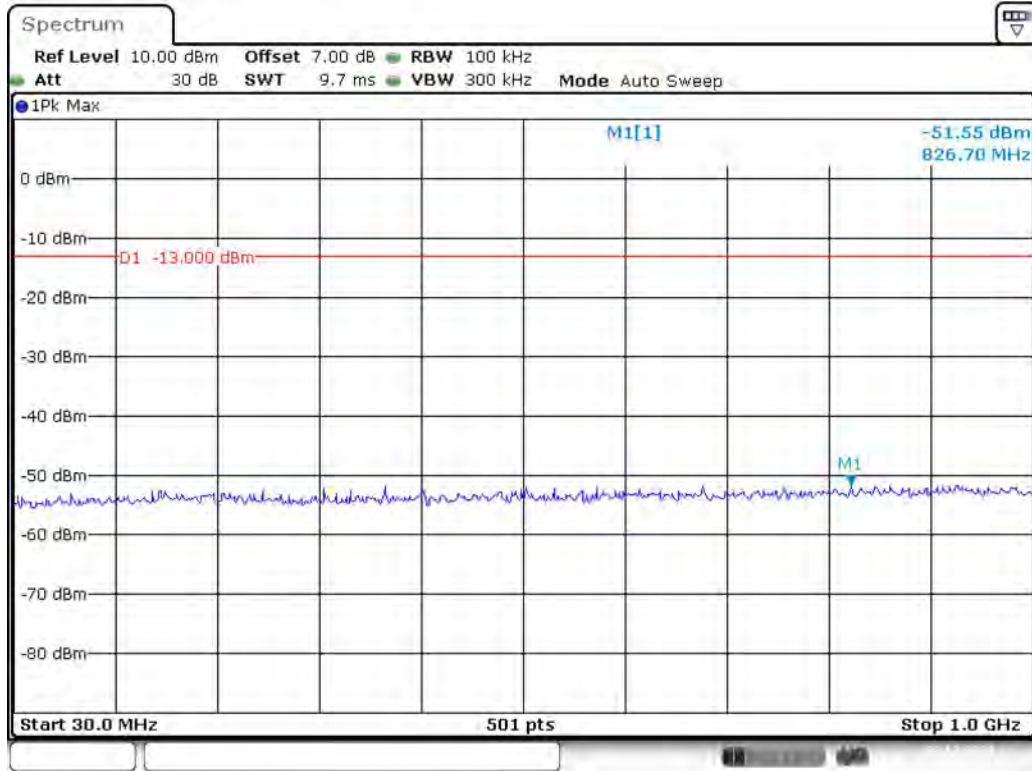

Band 4_1.4 MHz_Low_QPSK_RB6#0_1(30MHz-1GHz)

Date: 29.OCT.2021 15:08:18