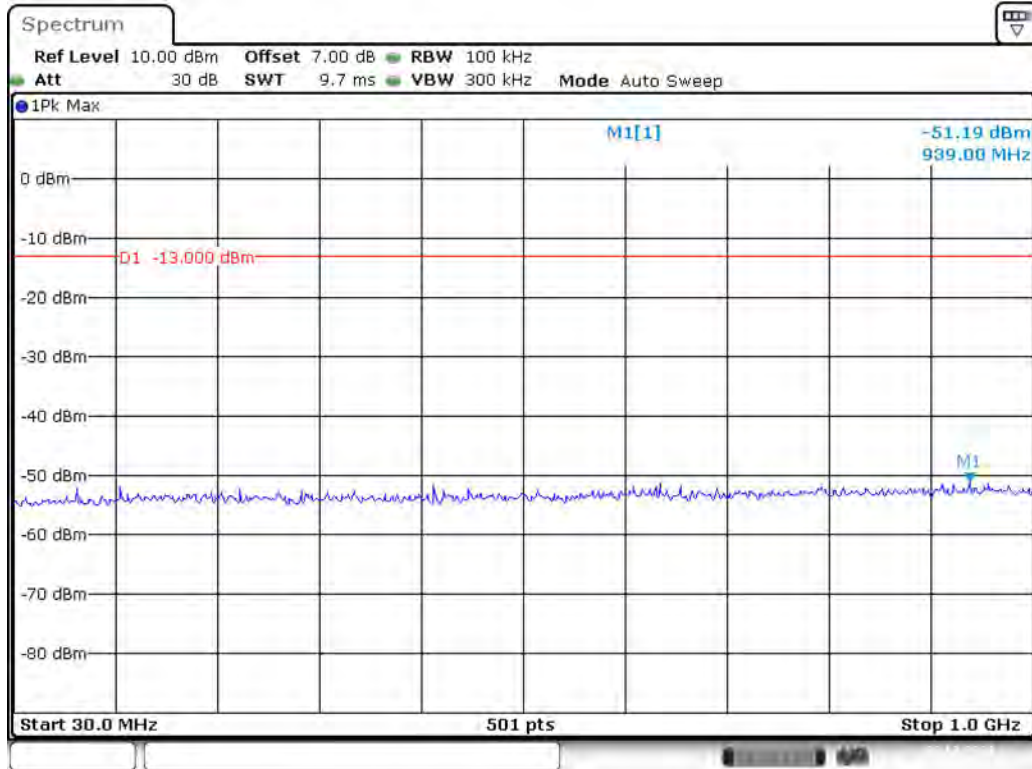

Band 4_5 MHz_High_QPSK_RB25#0_1(30MHz-1GHz)

Date: 29.OCT.2021 15:15:27