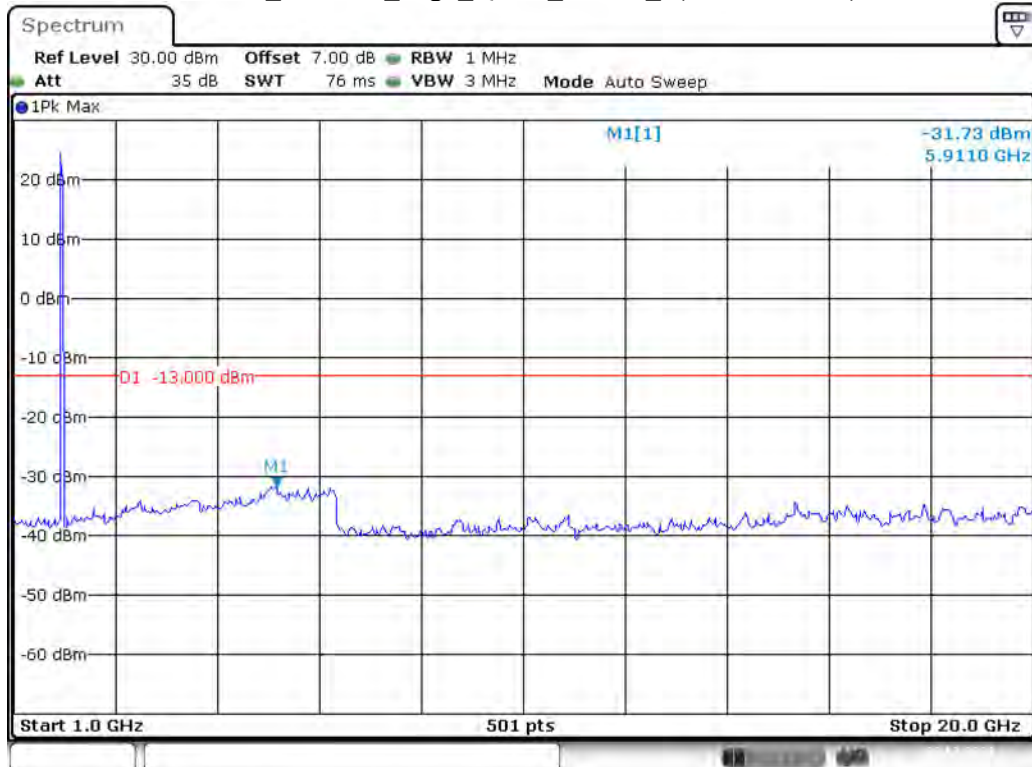

Date: 29.OCT.2021 14:52:02

Band 2_1.4 MHz_Middle_QPSK_RB6#0_2(1GHz-20GHz)

Date: 29.OCT.2021 14:52:27

Band 2_1.4 MHz_High_QPSK_RB6#0_1(30MHz-1GHz)

Date: 29.OCT.2021 14:53:03

Band 2_1.4 MHz_High_QPSK_RB6#0_2(1GHz-20GHz)