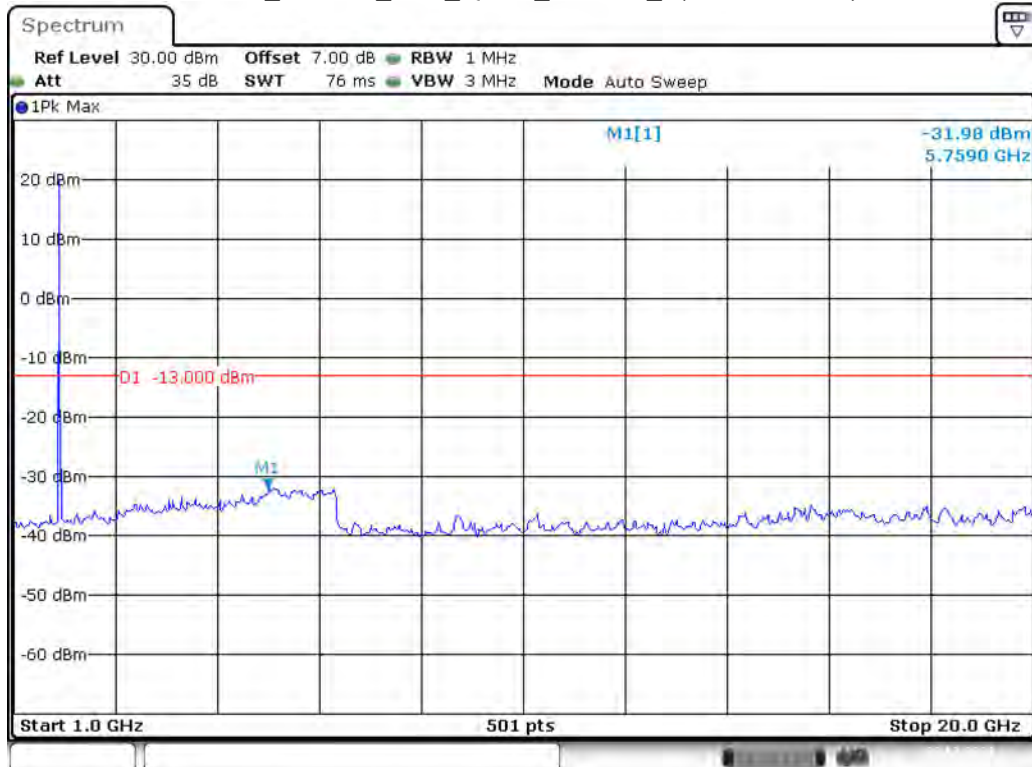

Band 2_15 MHz_Low_QPSK_RB75#0_2(1GHz-20GHz)

Date: 29.OCT.2021 15:02:53