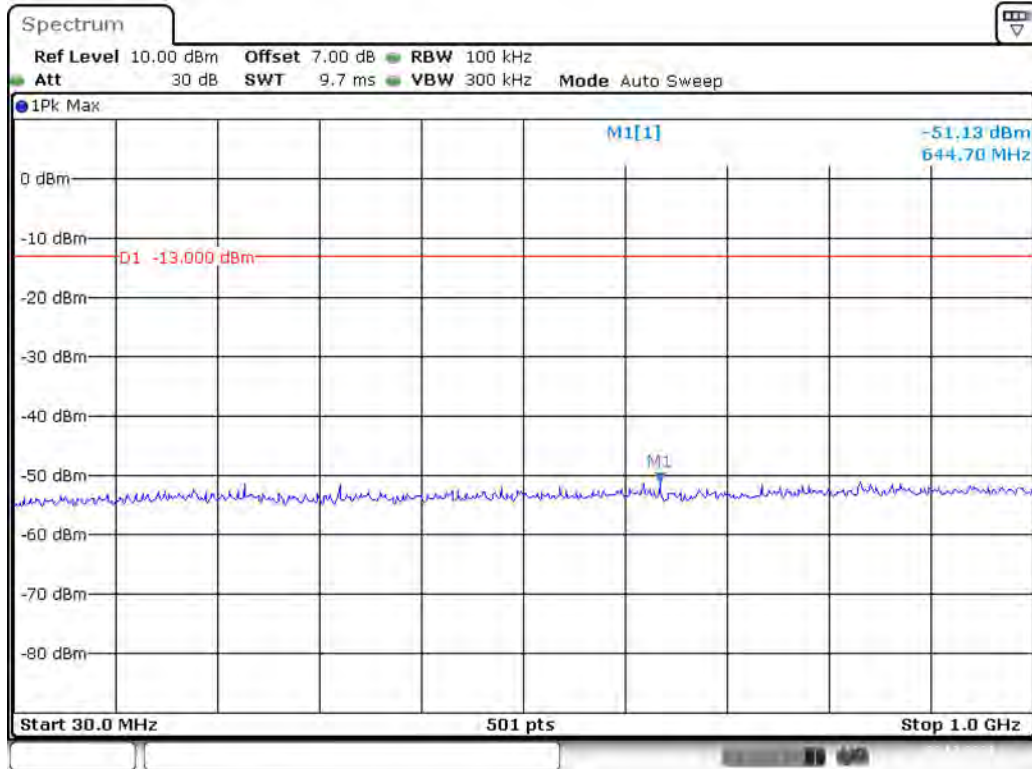

Date: 29.OCT.2021 15:10:18

Band 4_3 MHz_Low_QPSK_RB15#0_1(30MHz-1GHz)

Date: 29.OCT.2021 15:10:55

Band 4_3 MHz_Low_QPSK_RB15#0_2(1GHz-20GHz)

Date: 29.OCT.2021 15:11:20

Band 4_3 MHz_Middle_QPSK_RB15#0_1(30MHz-1GHz)