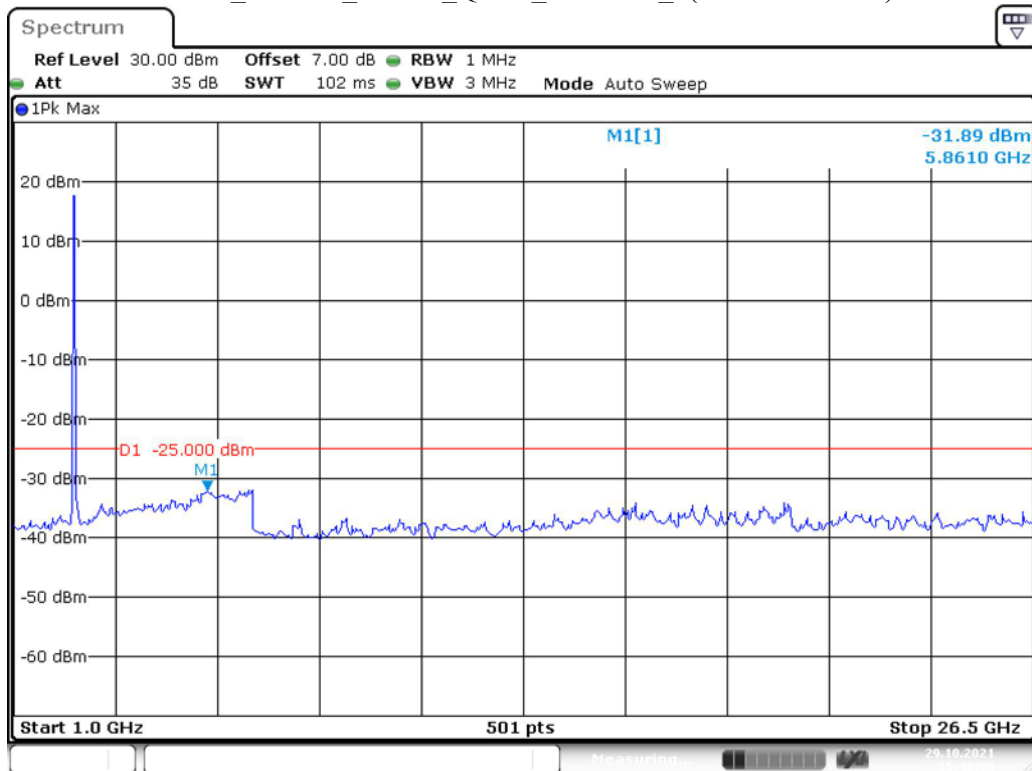

Band 7_20 MHz_Middle_QPSK_RB100#0_2(1GHz-26.5GHz)