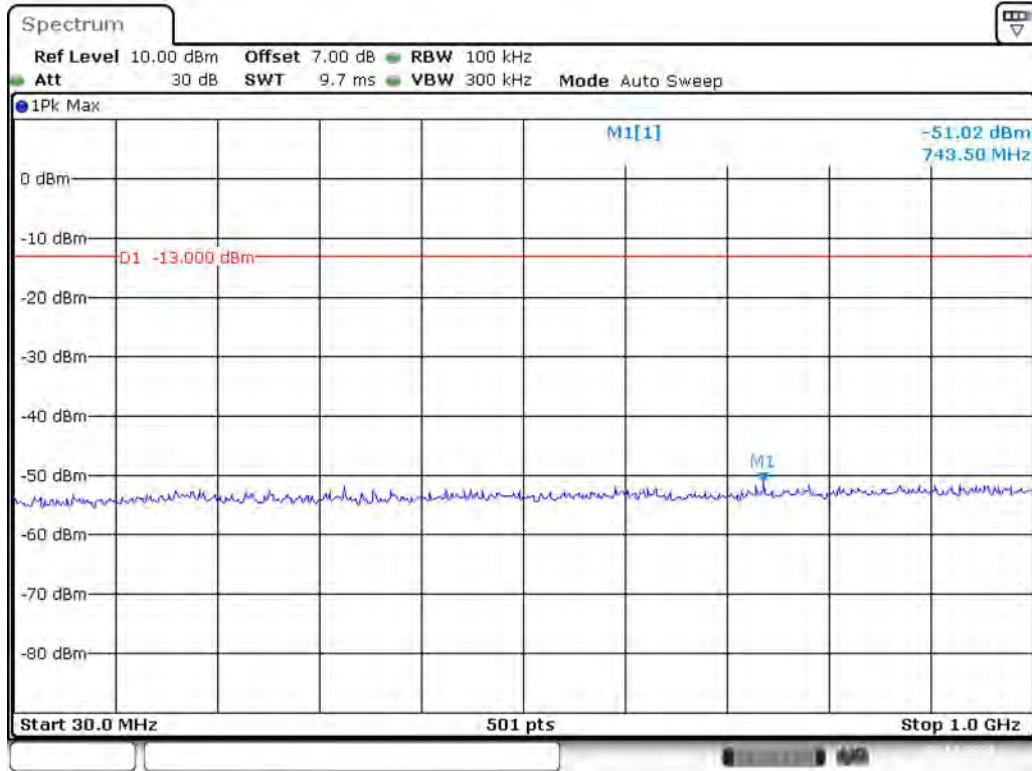

Please refer to following plots:

Band 2_1.4 MHz_Low_QPSK_RB6#0_1(30MHz-1GHz)

Date: 29.OCT.2021 14:51:10

Band 2_1.4 MHz_Low_QPSK_RB6#0_2(1GHz-20GHz)

Date: 29.OCT.2021 14:51:32

Band 2_1.4 MHz_Middle_QPSK_RB6#0_1(30MHz-1GHz)