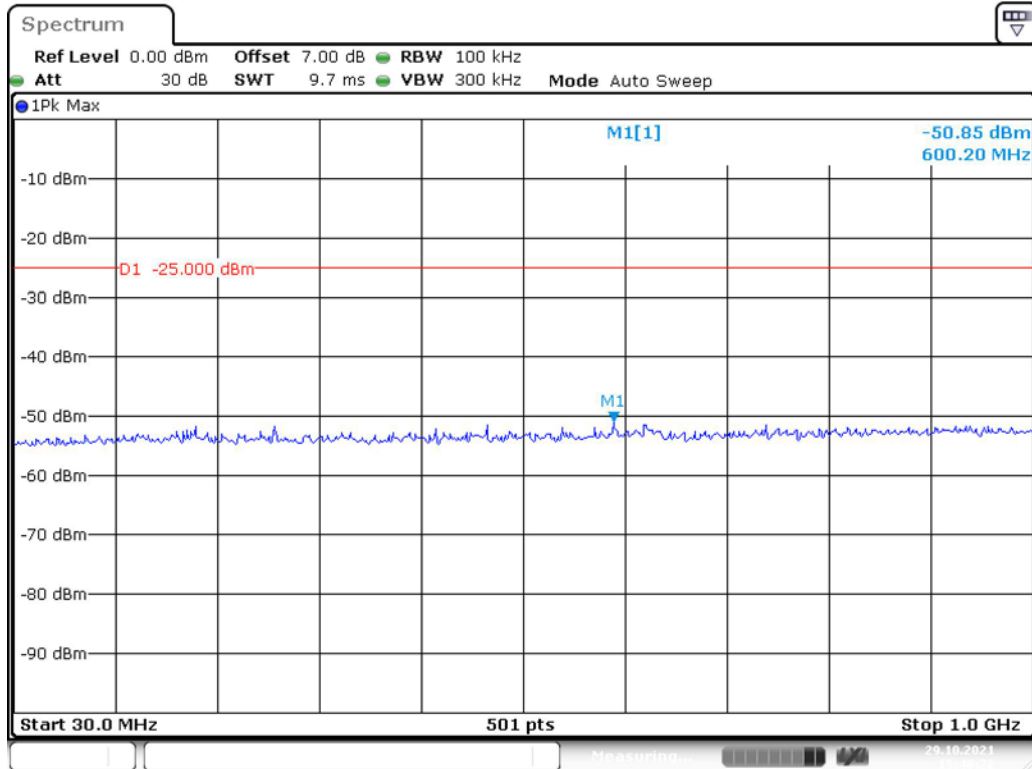

Band 7_10 MHz_Middle_QPSK_RB50#0_1(30MHz-1GHz)

Date: 29.OCT.2021 15:40:22