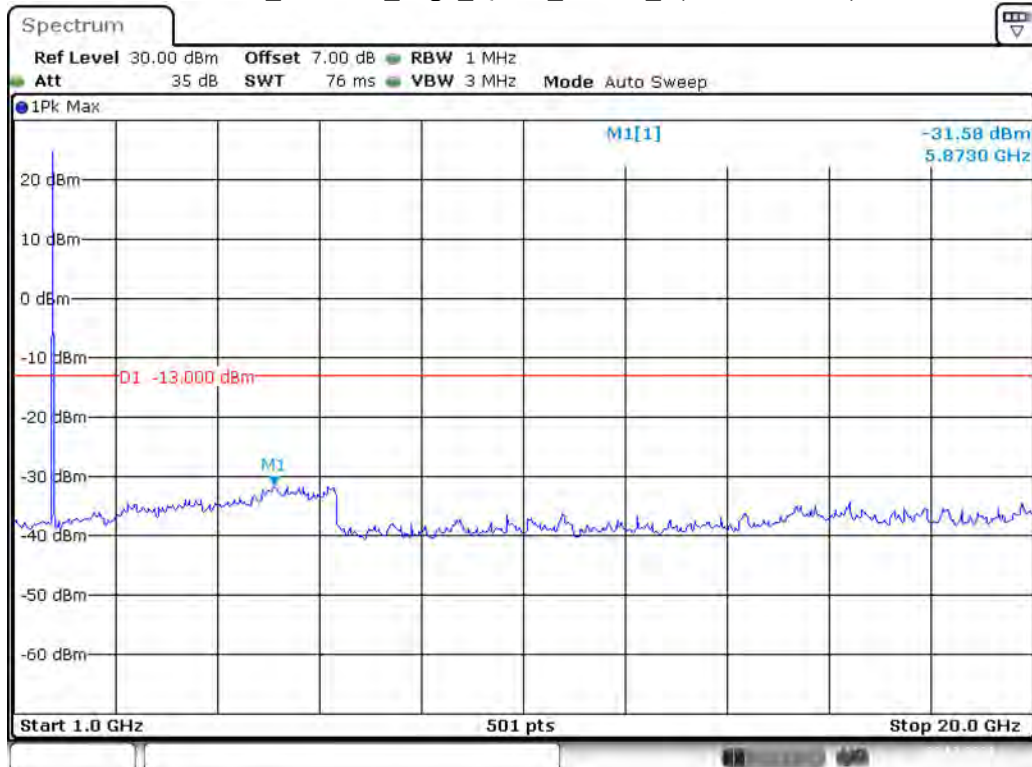

Date: 29.OCT.2021 15:09:04

Band 4_1.4 MHz_Middle_QPSK_RB6#0_2(1GHz-20GHz)

Date: 29.OCT.2021 15:09:23

Band 4_1.4 MHz_High_QPSK_RB6#0_1(30MHz-1GHz)

Date: 29.OCT.2021 15:09:56

Band 4_1.4 MHz_High_QPSK_RB6#0_2(1GHz-20GHz)