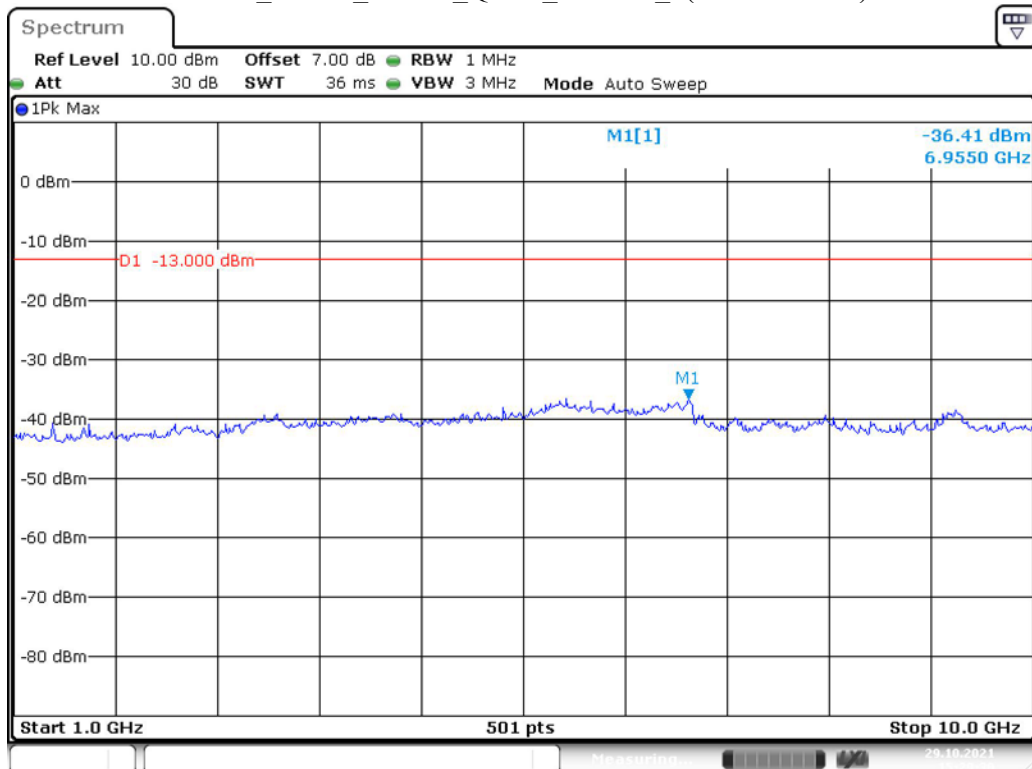

Band 5_3 MHz_Middle_QPSK_RB15#0_2(1GHz-10GHz)

Date: 29.OCT.2021 15:29:30