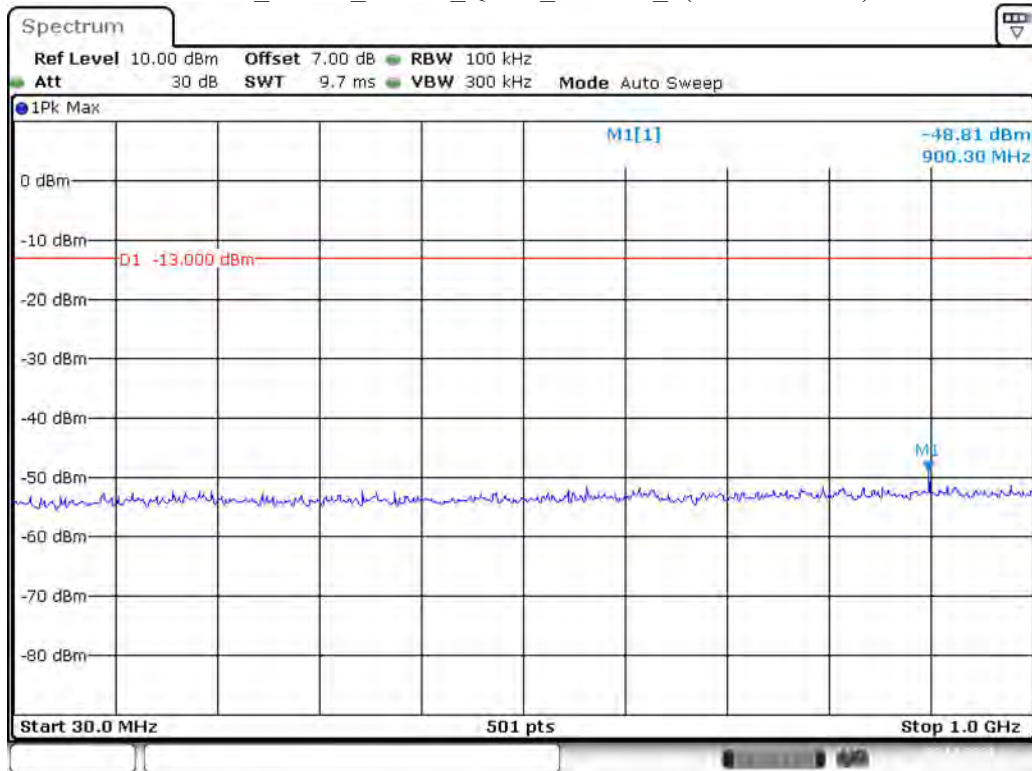

Date: 29.OCT.2021 15:13:17

Band 4_5 MHz_Low_QPSK_RB25#0_1(30MHz-1GHz)

Date: 29.OCT.2021 15:13:43

Band 4_5 MHz_Low_QPSK_RB25#0_2(1GHz-20GHz)

Date: 29.OCT.2021 15:14:03

Band 4_5 MHz_Middle_QPSK_RB25#0_1(30MHz-1GHz)