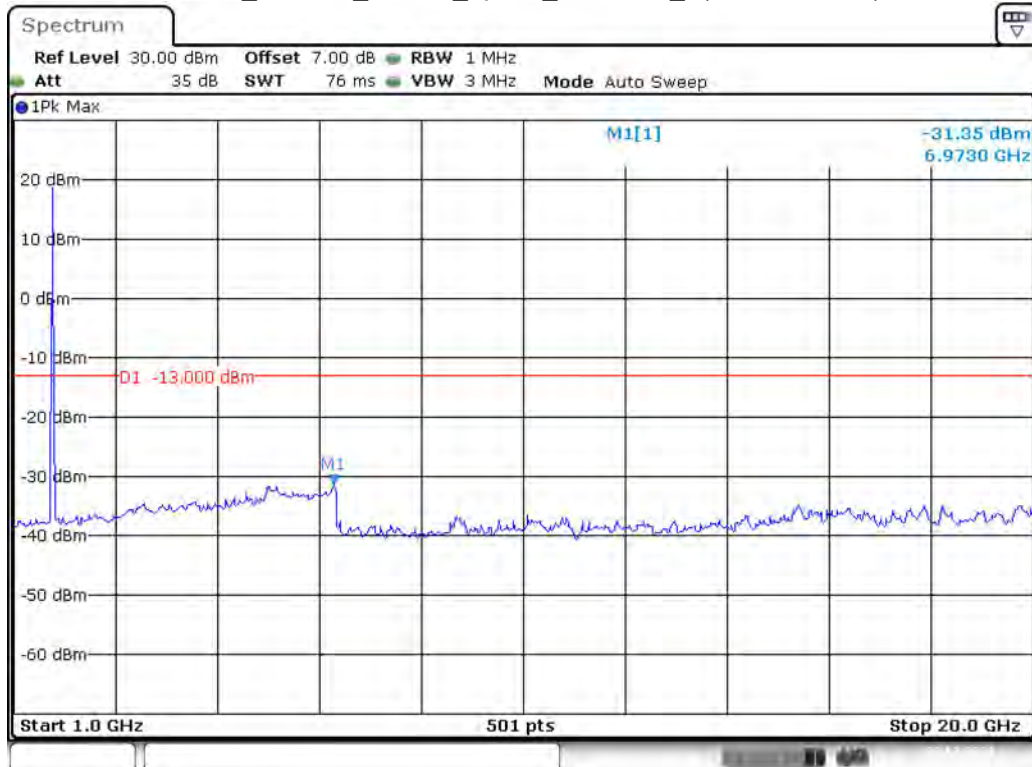

Band 4_20 MHz_Middle_QPSK_RB100#0_2(1GHz-20GHz)

Date: 29.OCT.2021 15:23:59