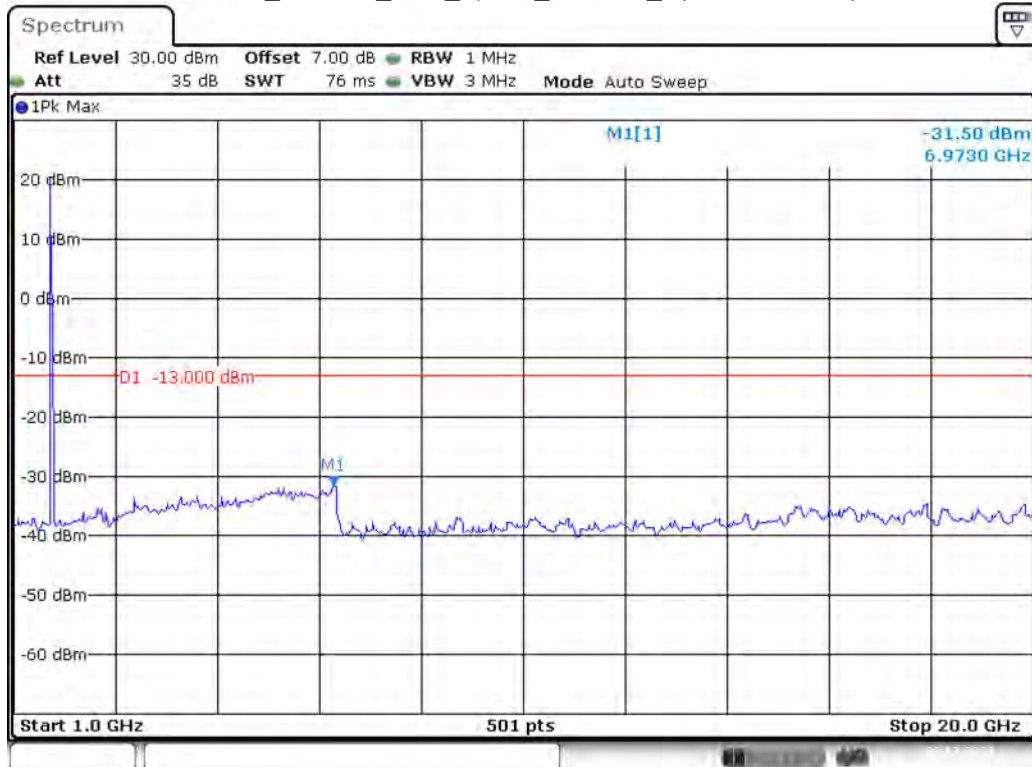

Band 4_10 MHz_Low_QPSK_RB50#0_2(1GHz-20GHz)

Date: 29.OCT.2021 15:16:55