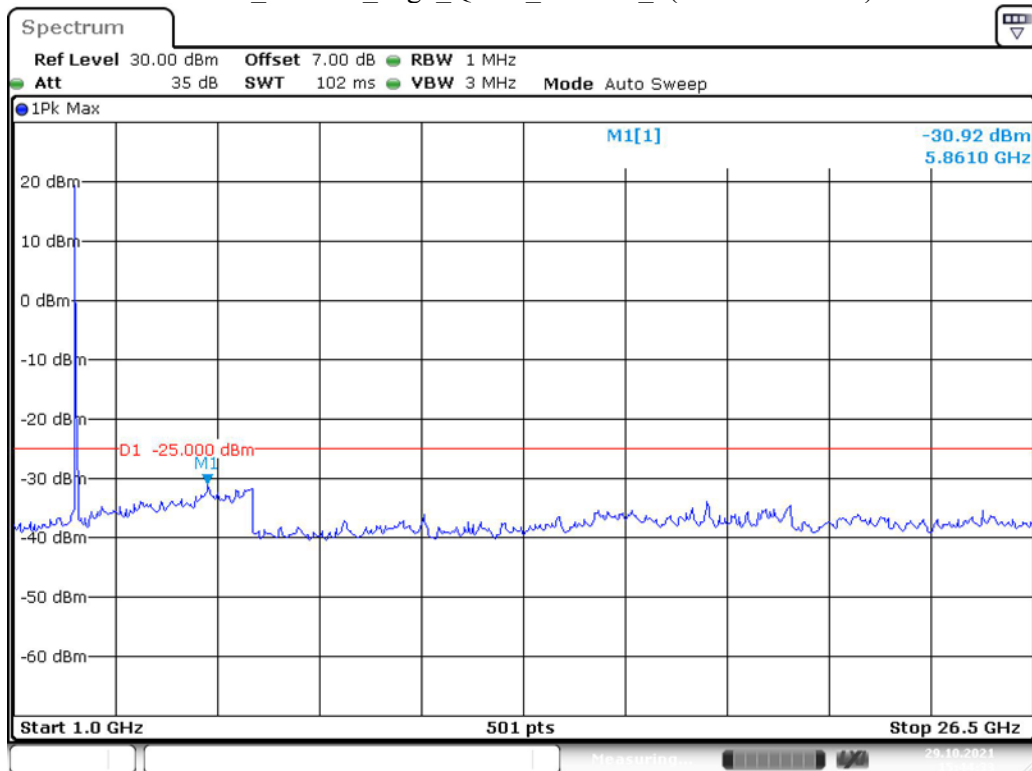

Band 7_15 MHz_High_QPSK_RB75#0_2(1GHz-26.5GHz)

Date: 29.OCT.2021 15:44:33