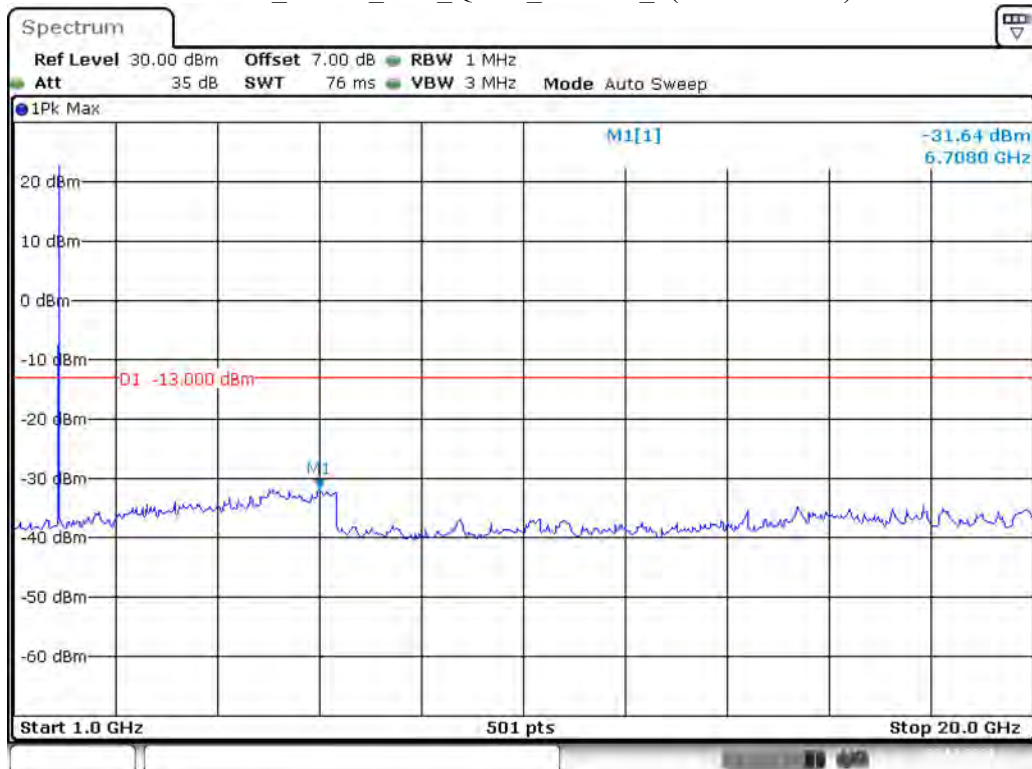

Band 2_3 MHz_Low_QPSK_RB15#0_2(1GHz-20GHz)

Date: 29.OCT.2021 14:54:30