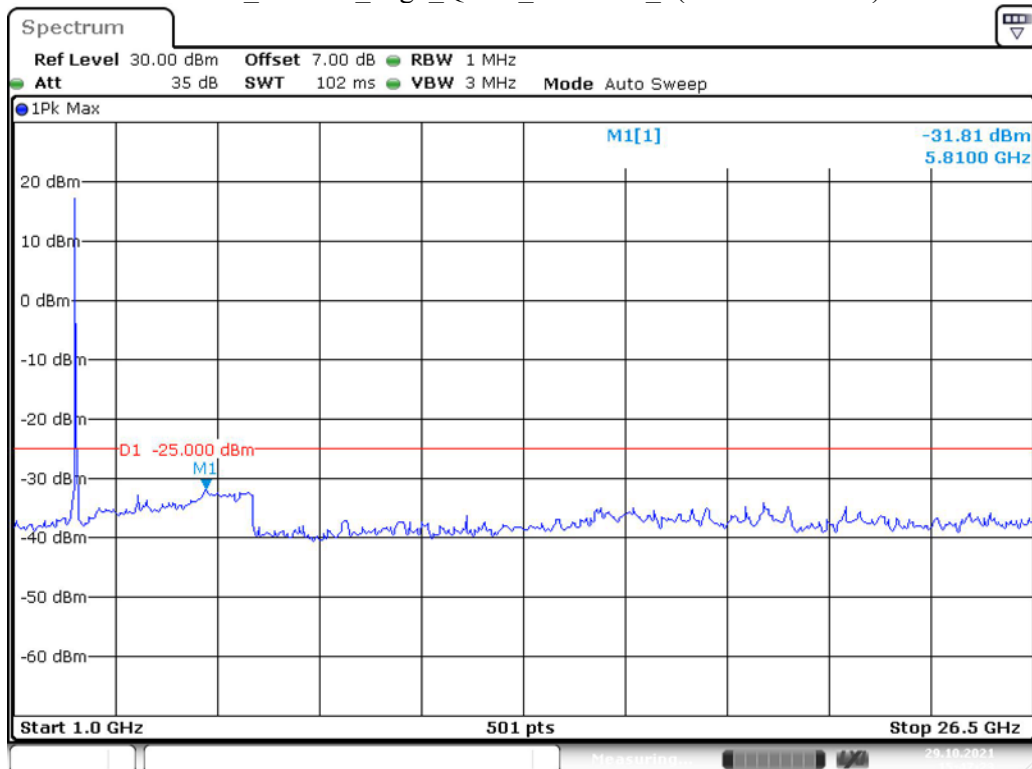

Band 7_20 MHz_Middle_QPSK_RB100#0_2(1GHz-26.5GHz)

Band 7_20 MHz_High_QPSK_RB100#0_1(30MHz-1GHz)

Date: 29.OCT.2021 15:47:00

Band 7_20 MHz_High_QPSK_RB100#0_2(1GHz-26.5GHz)

Date: 29.OCT.2021 15:47:23