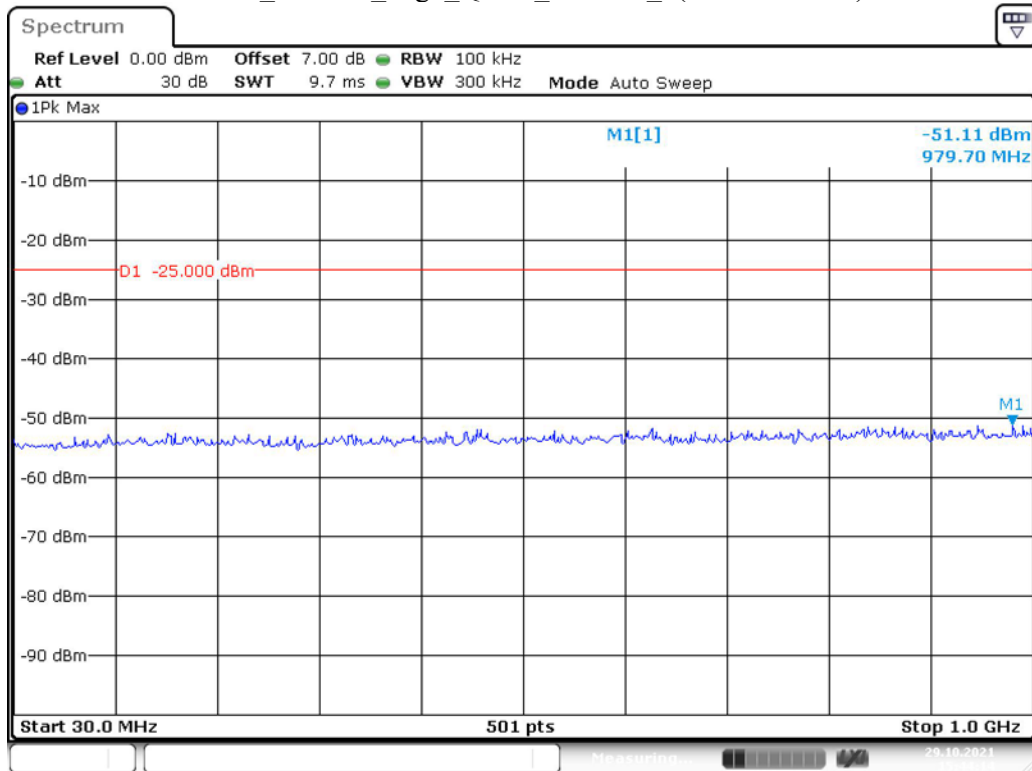

Band 7_15 MHz_Middle_QPSK_RB75#0_1(30MHz-1GHz)

Date: 29.OCT.2021 15:43:19

Band 7_15 MHz_Middle_QPSK_RB75#0_2(1GHz-26.5GHz)

Date: 29.OCT.2021 15:43:47

Band 7_15 MHz_High_QPSK_RB75#0_1(30MHz-1GHz)

Date: 29.OCT.2021 15:44:14