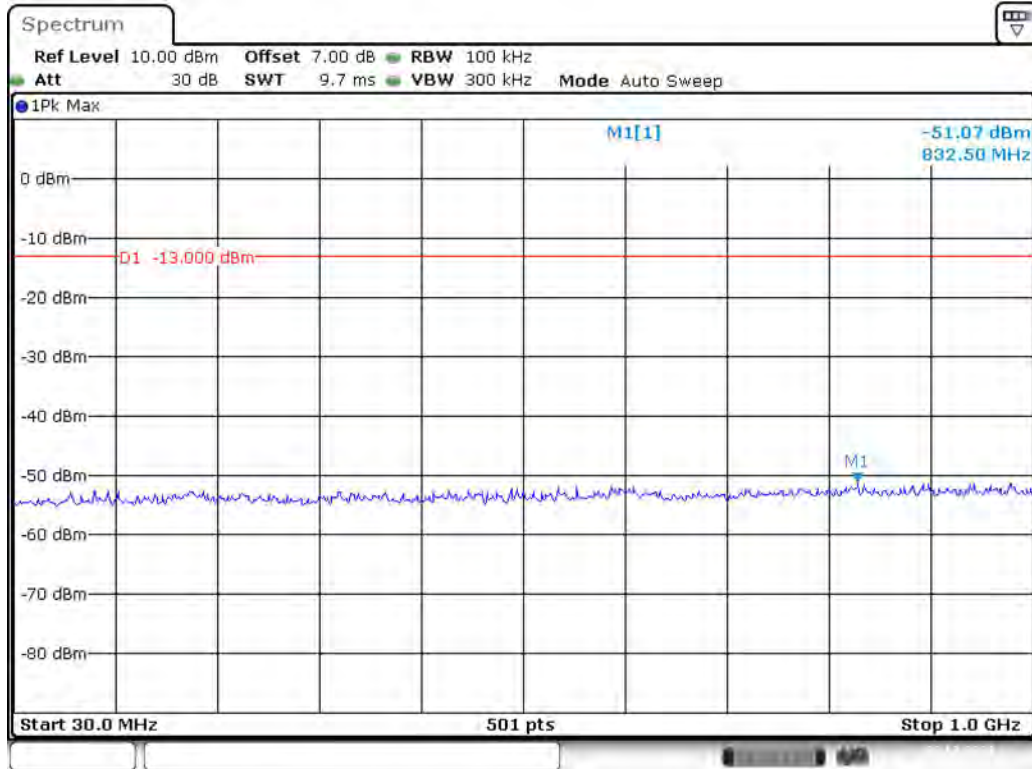

Please refer to following plots:

Band 2_1.4 MHz_Low_QPSK_RB6#0_1(30MHz-1GHz)

Date: 29.OCT.2021 14:51:10

Band 2_1.4 MHz_Low_QPSK_RB6#0_2(1GHz-20GHz)

Date: 29.OCT.2021 14:51:32

Band 2_1.4 MHz_Middle_QPSK_RB6#0_1(30MHz-1GHz)