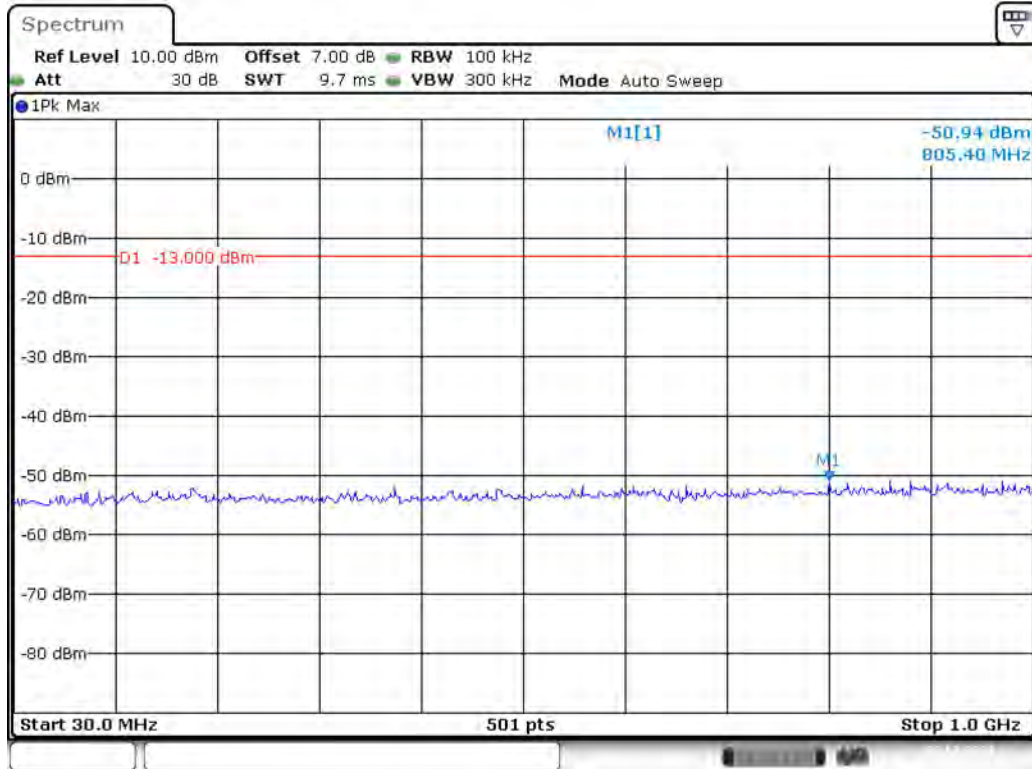

Date: 29.OCT.2021 15:21:55

Band 4_20 MHz_Low_QPSK_RB100#0_1(30MHz-1GHz)

Date: 29.OCT.2021 15:22:35

Band 4_20 MHz_Low_QPSK_RB100#0_2(1GHz-20GHz)

Date: 29.OCT.2021 15:22:57

Band 4_20 MHz_Middle_QPSK_RB100#0_1(30MHz-1GHz)