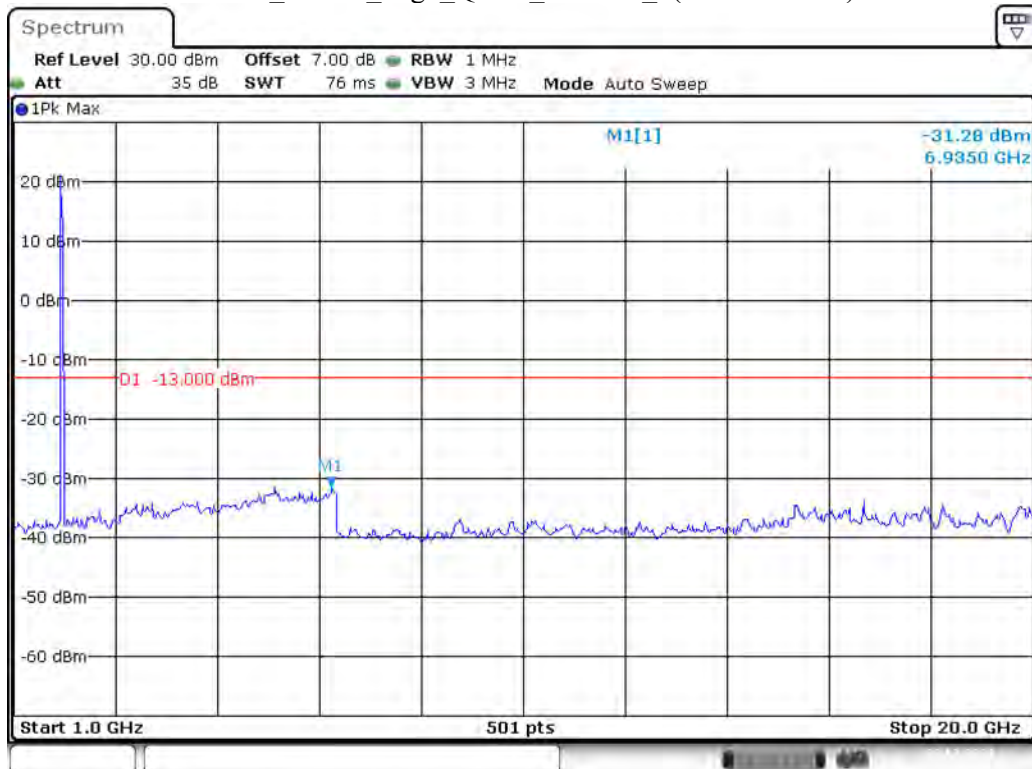

Date: 29.OCT.2021 14:57:46

Band 2_5 MHz_Middle_QPSK_RB25#0_2(1GHz-20GHz)

Date: 29.OCT.2021 14:58:14

Band 2_5 MHz_High_QPSK_RB25#0_1(30MHz-1GHz)

Date: 29.OCT.2021 14:58:44

Band 2_5 MHz_High_QPSK_RB25#0_2(1GHz-20GHz)