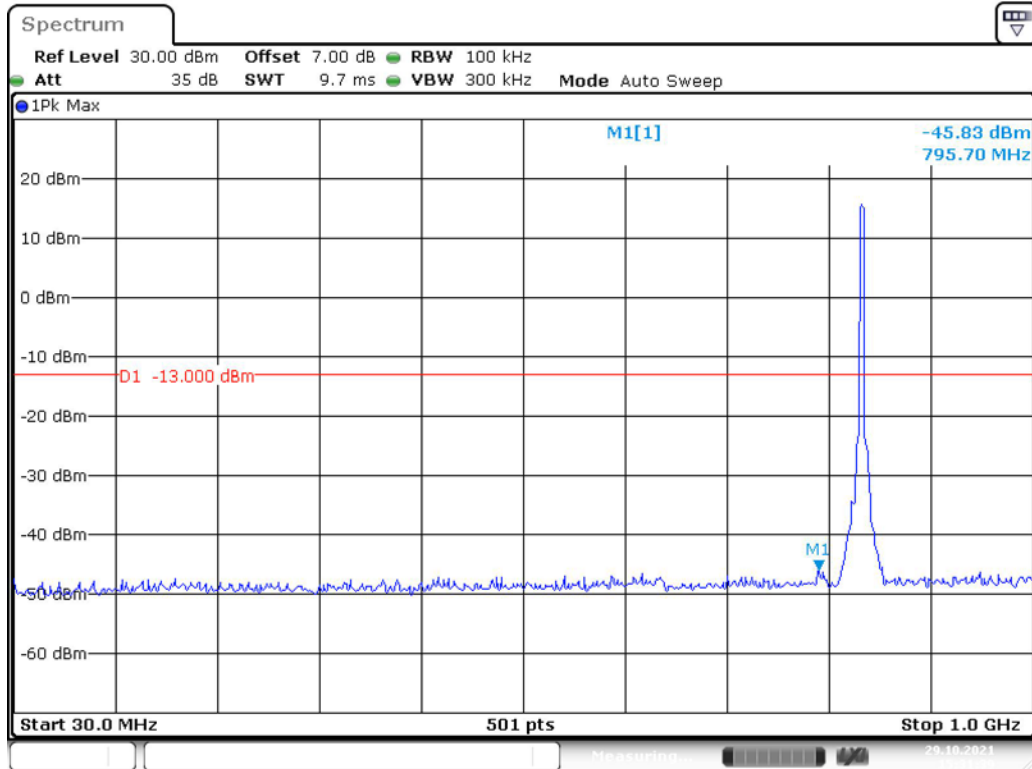

Band 5_5 MHz_Middle_QPSK_RB25#0_1(30MHz-1GHz)