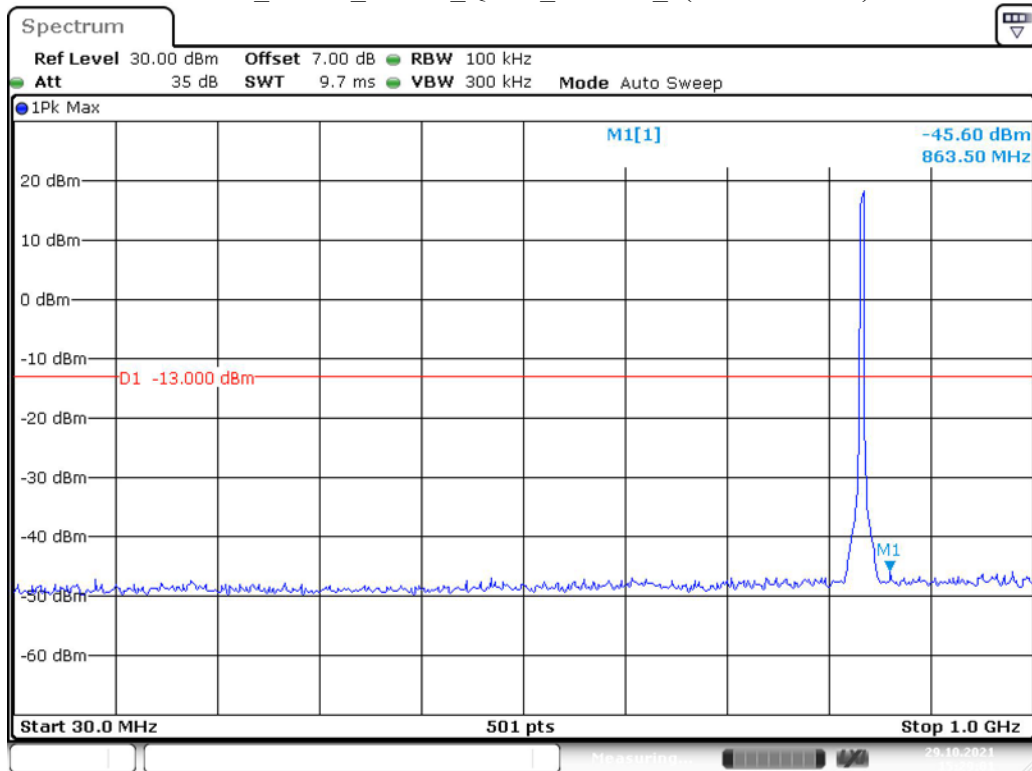

Date: 29.OCT.2021 15:27:34

Band 5_3 MHz_Low_QPSK_RB15#0_1(30MHz-1GHz)

Date: 29.OCT.2021 15:28:03

Band 5_3 MHz_Low_QPSK_RB15#0_2(1GHz-10GHz)

Date: 29.OCT.2021 15:28:25

Band 5_3 MHz_Middle_QPSK_RB15#0_1(30MHz-1GHz)