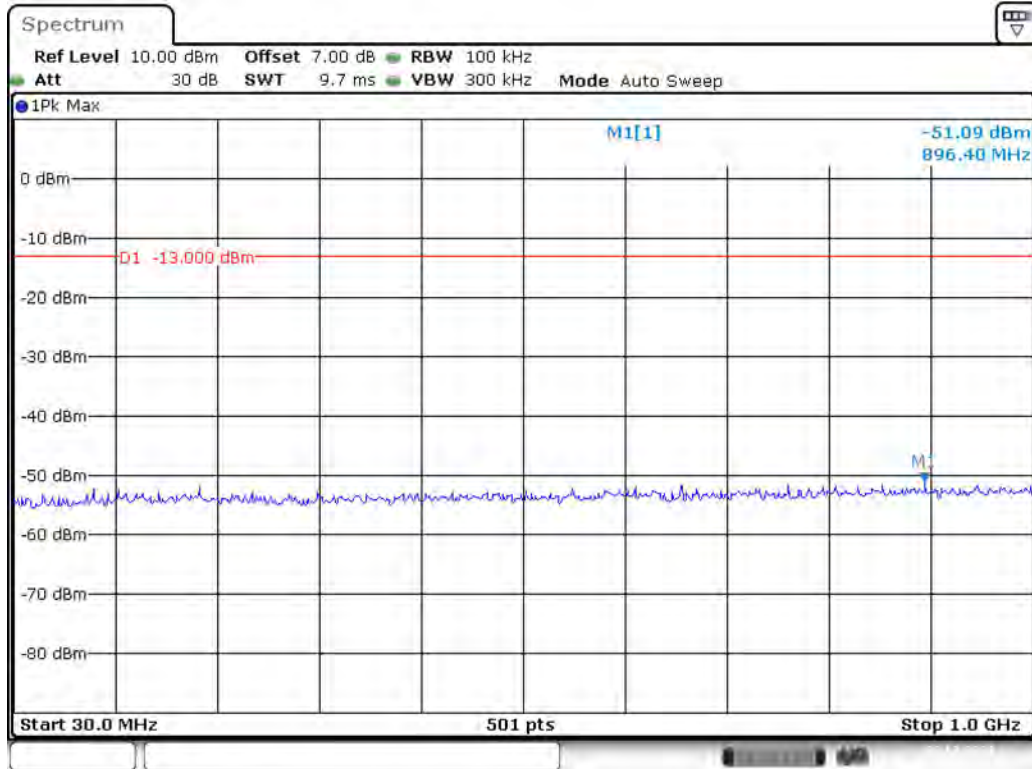

Band 4_15 MHz_Low_QPSK_RB75#0_1(30MHz-1GHz)

Date: 29.OCT.2021 15:19:24