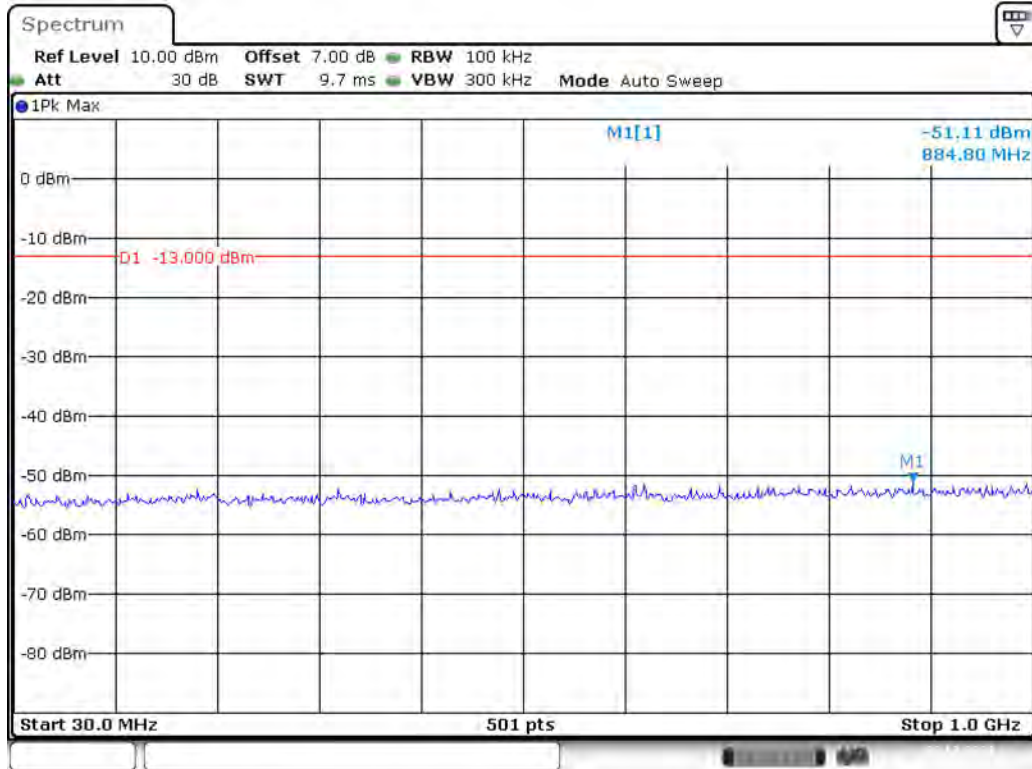

Date: 29.OCT.2021 15:07:49

Band 4_1.4 MHz_Low_QPSK_RB6#0_1(30MHz-1GHz)

Date: 29.OCT.2021 15:08:18

Band 4_1.4 MHz_Low_QPSK_RB6#0_2(1GHz-20GHz)

Date: 29.OCT.2021 15:08:41

Band 4_1.4 MHz_Middle_QPSK_RB6#0_1(30MHz-1GHz)