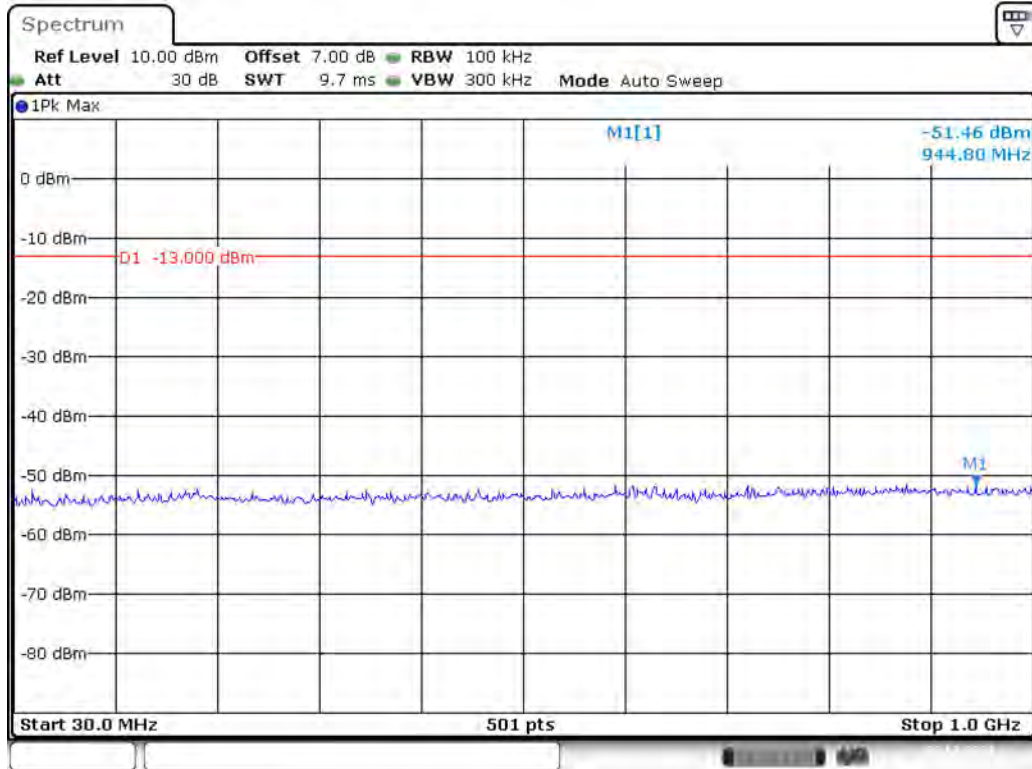

Band 2_5 MHz_Low_QPSK_RB25#0_1(30MHz-1GHz)

Date: 29.OCT.2021 14:56:54