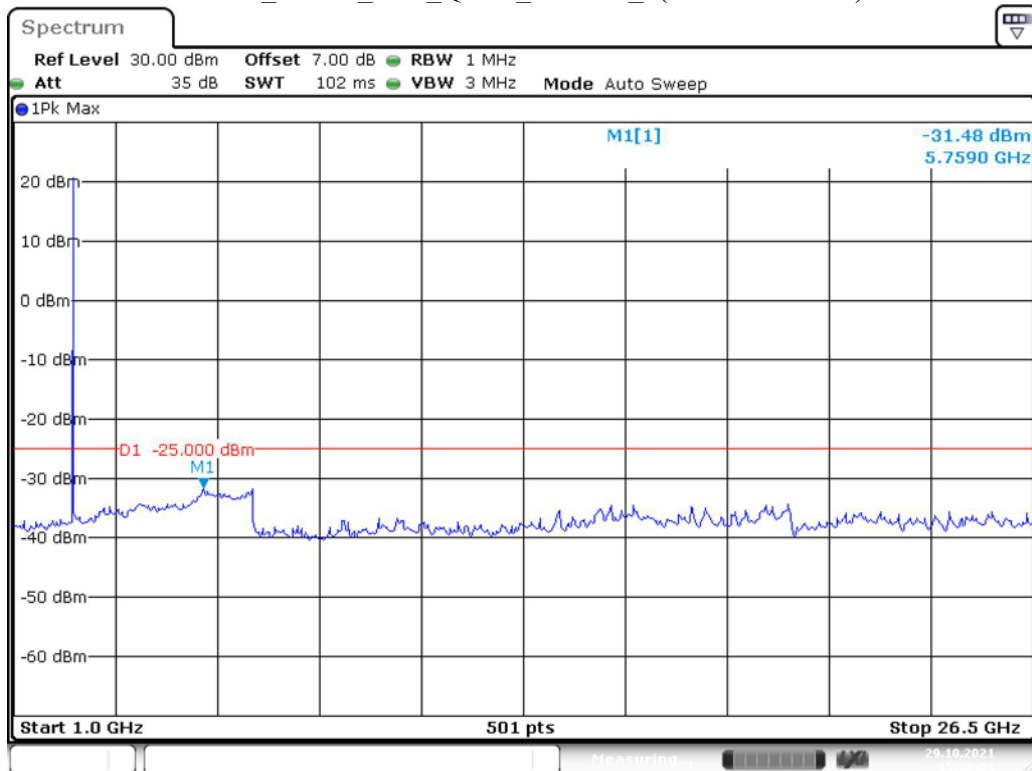

Band 7_5 MHz_Low_QPSK_RB25#0_2(1GHz-26.5GHz)

Date: 29.OCT.2021 15:36:53