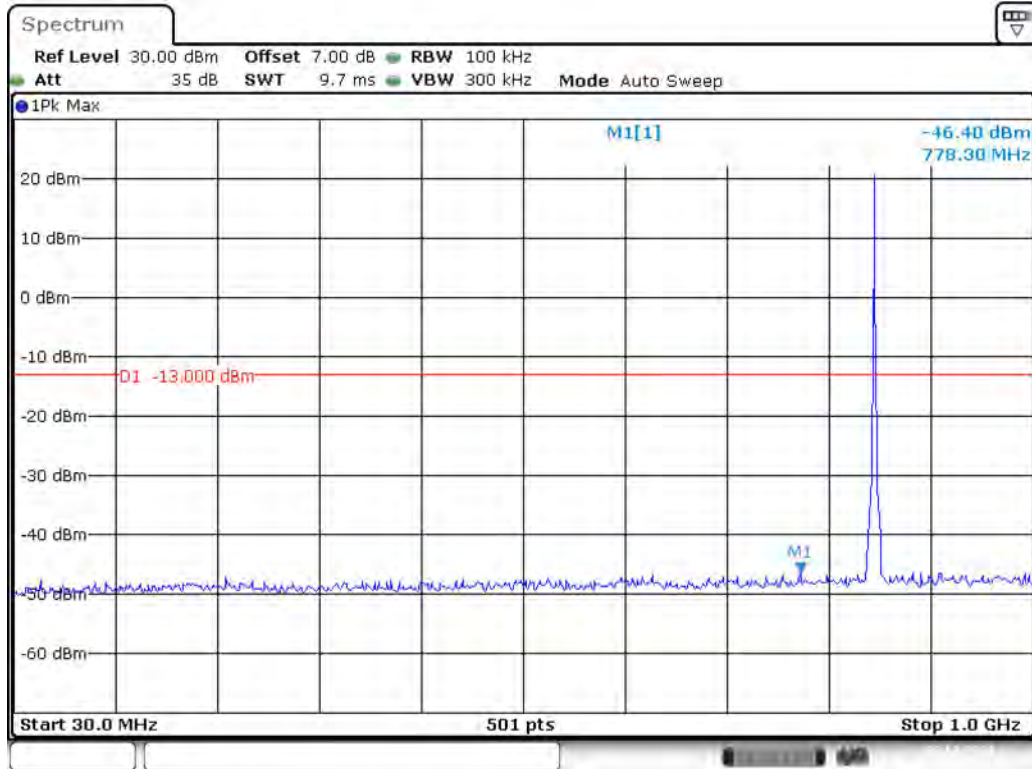

Band 5_1.4 MHz_High_QPSK_RB6#0_1(30MHz-1GHz)

Date: 29.OCT.2021 15:27:14