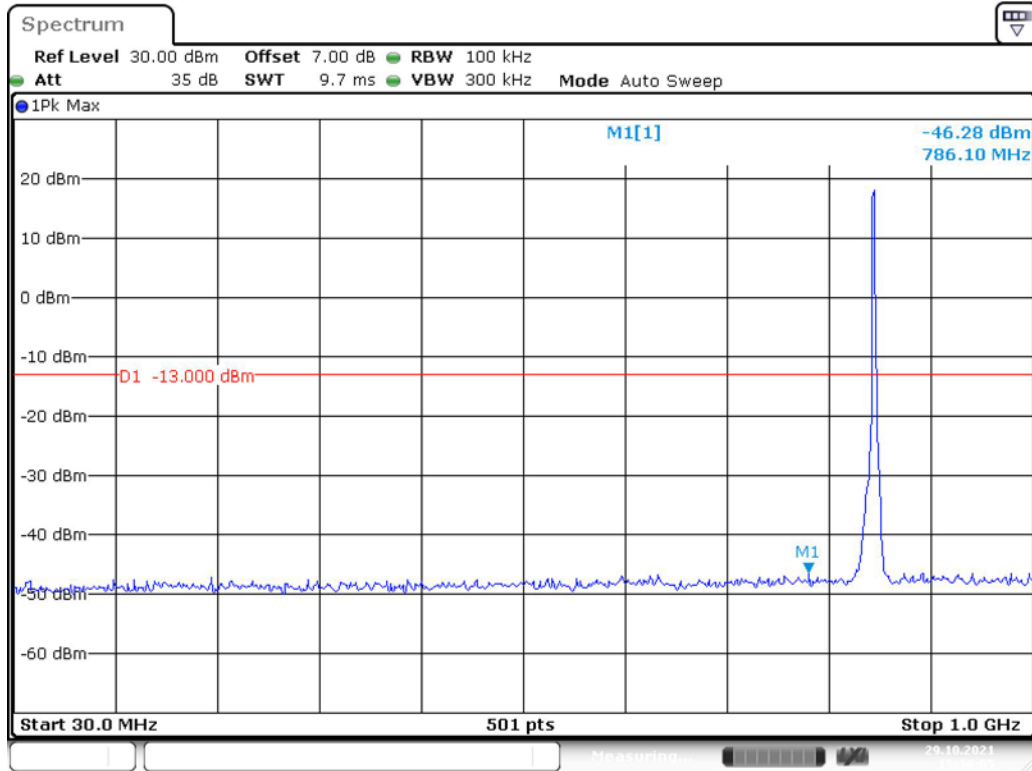

Band 5_3 MHz_High_QPSK_RB15#0_1(30MHz-1GHz)