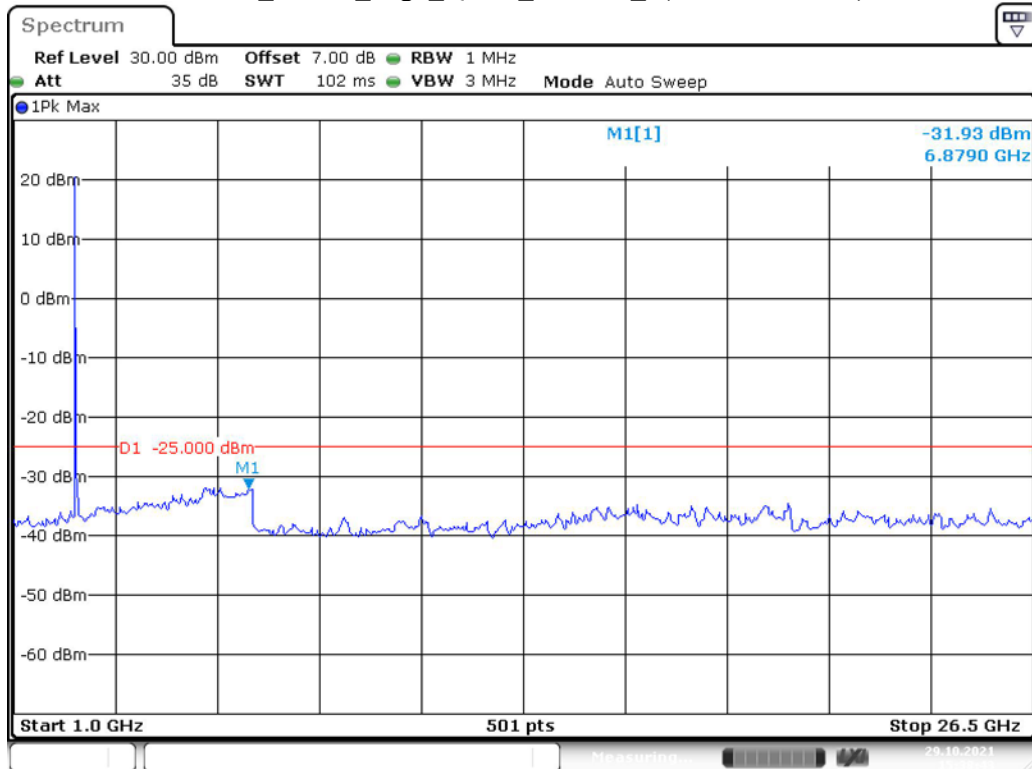

Band 7_5 MHz_High_QPSK_RB25#0_2(1GHz-26.5GHz)

Date: 29.OCT.2021 15:38:43