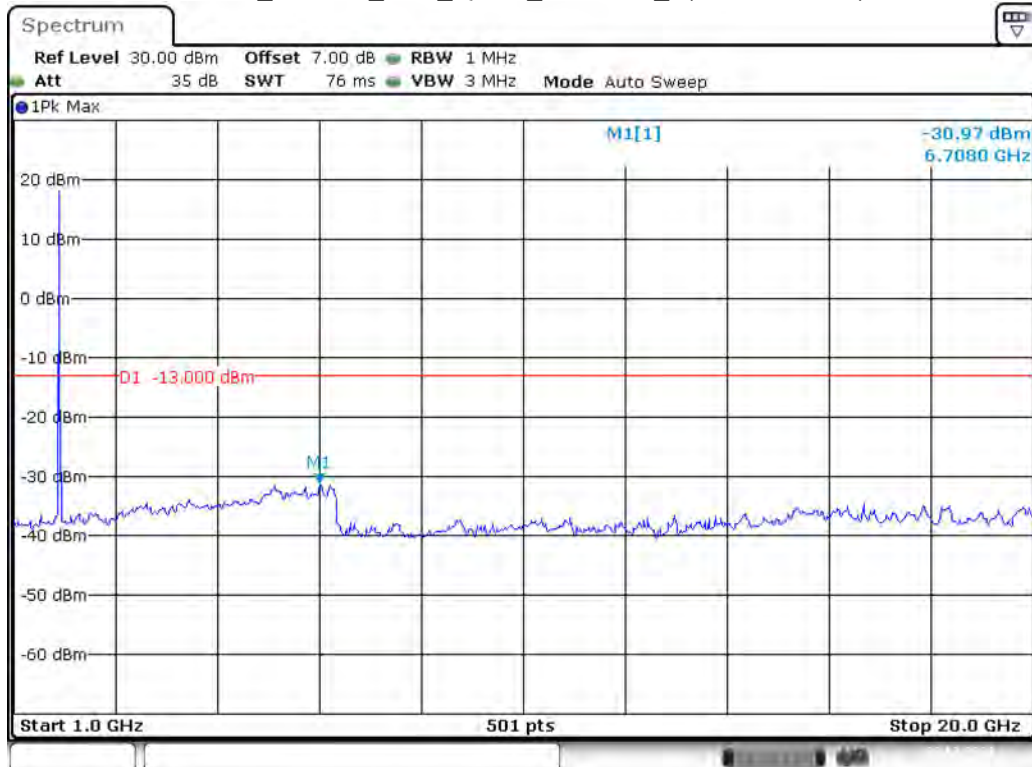

Band 2_20 MHz_Low_QPSK_RB100#0_2(1GHz-20GHz)

Date: 29.OCT.2021 15:05:45