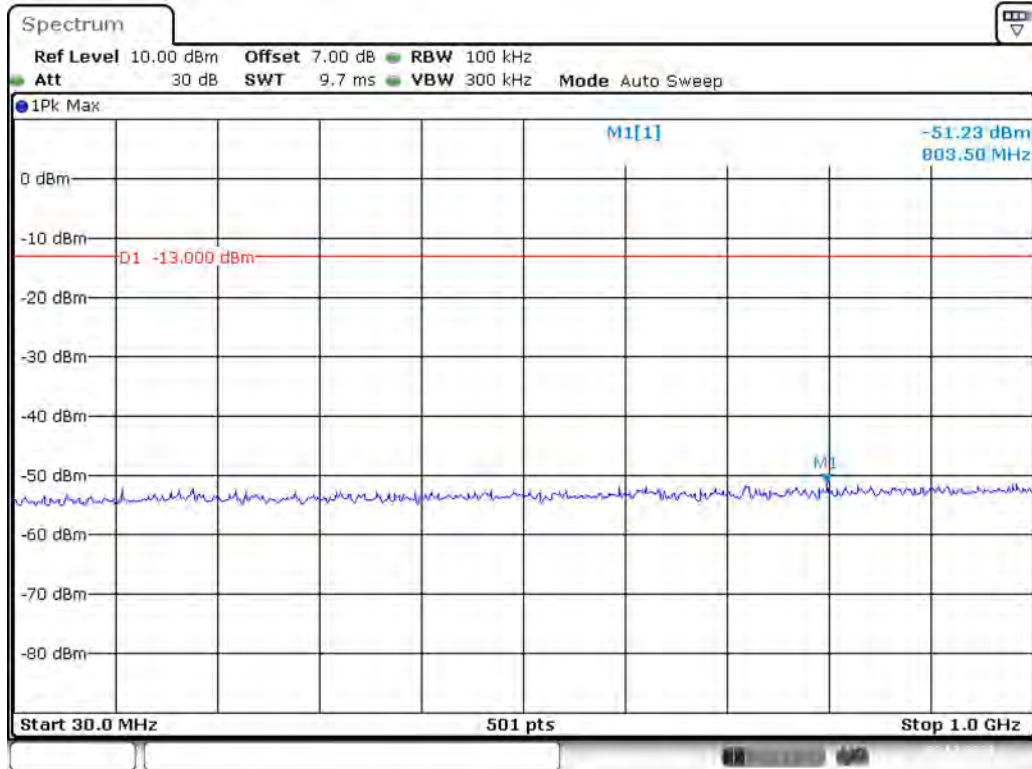

Band 2_10 MHz_High_QPSK_RB50#0_1(30MHz-1GHz)

Date: 29.OCT.2021 15:01:26