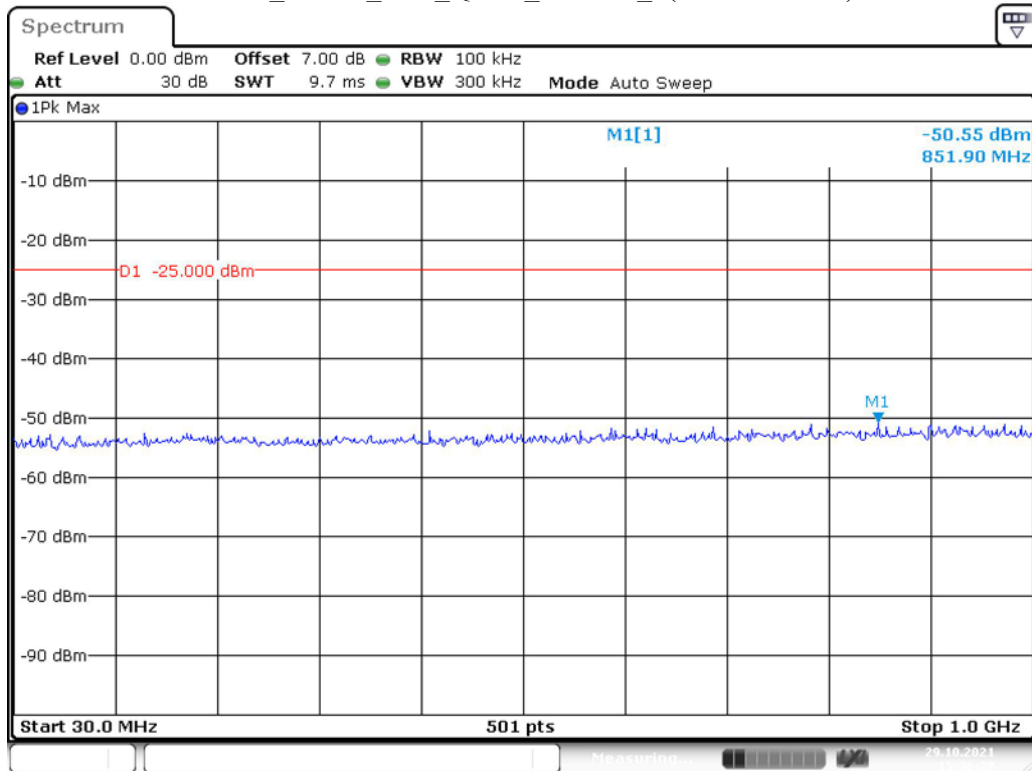

Band 5_10 MHz_Middle_QPSK_RB50#0_2(1GHz-10GHz)

Date: 29.OCT.2021 15:34:55

Band 5_10 MHz_High_QPSK_RB50#0_1(30MHz-1GHz)

Band 5_10 MHz_High_QPSK_RB50#0_2(1GHz-10GHz)

Band 7_5 MHz_Low_QPSK_RB25#0_1(30MHz-1GHz)