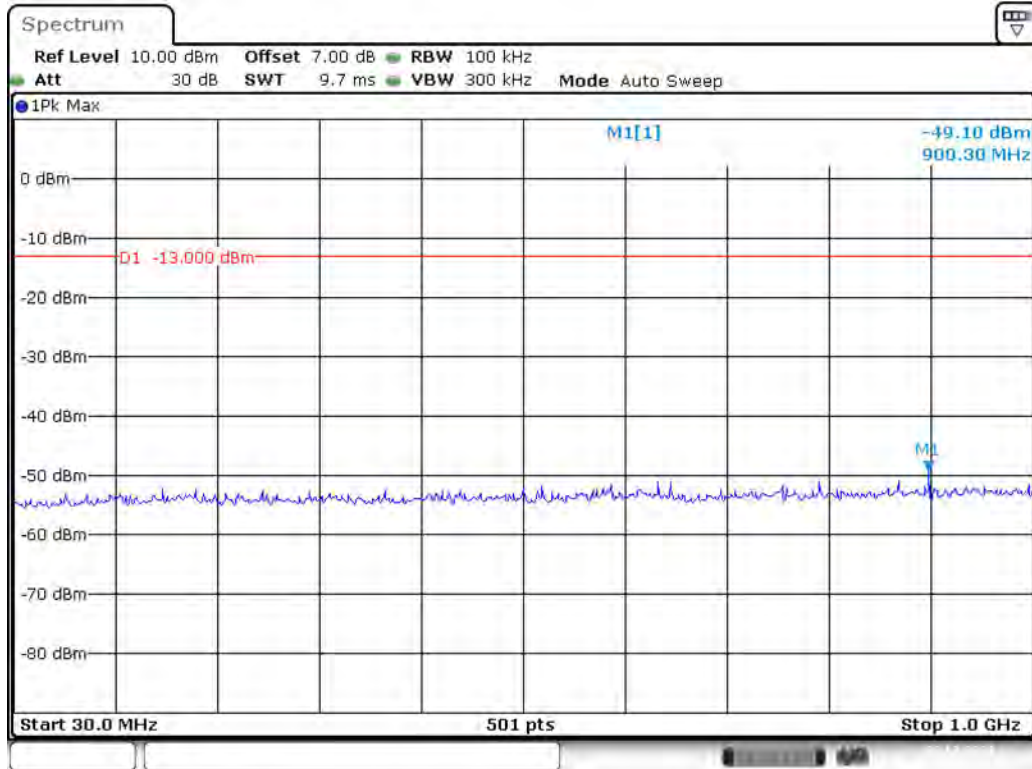

Band 4_5 MHz_Low_QPSK_RB25#0_1(30MHz-1GHz)

Date: 29.OCT.2021 15:13:43