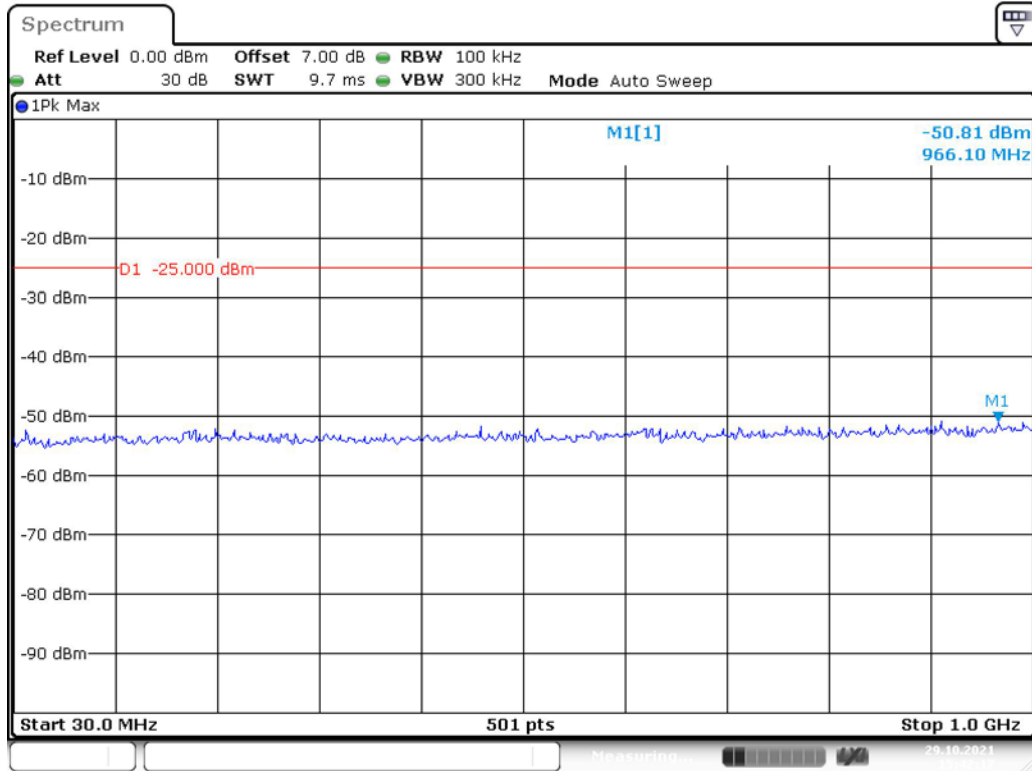

Date: 29.OCT.2021 15:40:48

Band 7_10 MHz_High_QPSK_RB50#0_1(30MHz-1GHz)

Band 7_10 MHz_High_QPSK_RB50#0_2(1GHz-26.5GHz)

Band 7_15 MHz_Low_QPSK_RB75#0_1(30MHz-1GHz)

Band 7_15 MHz_Low_QPSK_RB75#0_2(1GHz-26.5GHz)