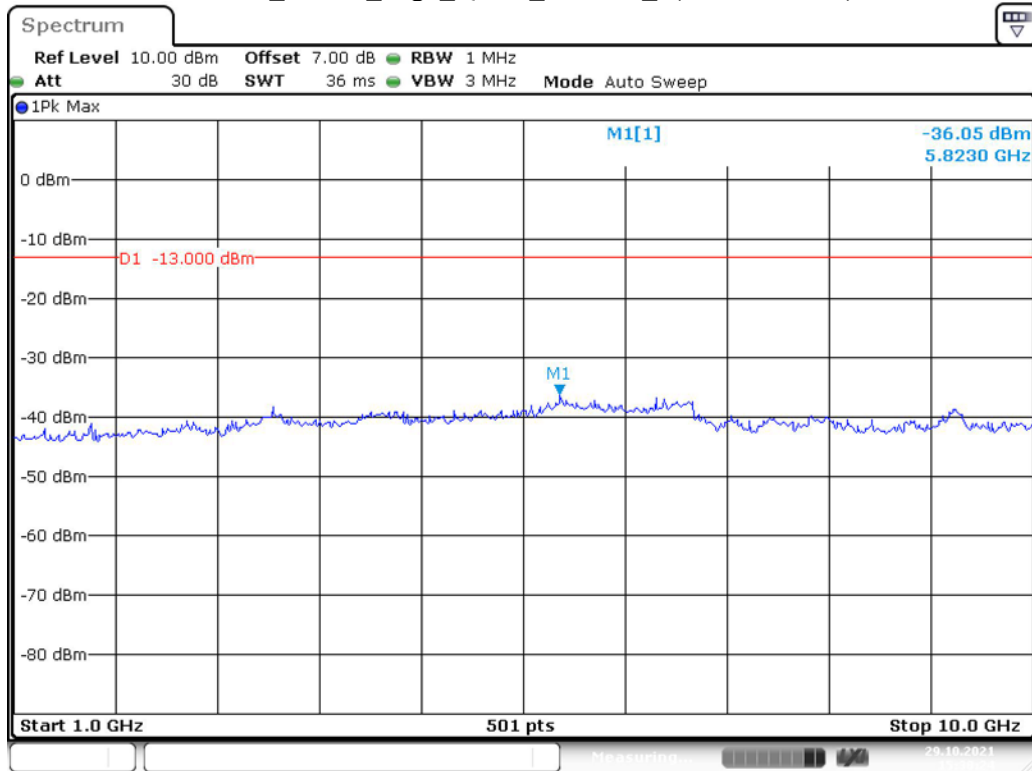

Date: 29.OCT.2021 15:29:01

Band 5_3 MHz_Middle_QPSK_RB15#0_2(1GHz-10GHz)

Date: 29.OCT.2021 15:29:30

Band 5_3 MHz_High_QPSK_RB15#0_1(30MHz-1GHz)

Band 5_3 MHz_High_QPSK_RB15#0_2(1GHz-10GHz)

Band 5_5 MHz_Low_QPSK_RB25#0_1(30MHz-1GHz)