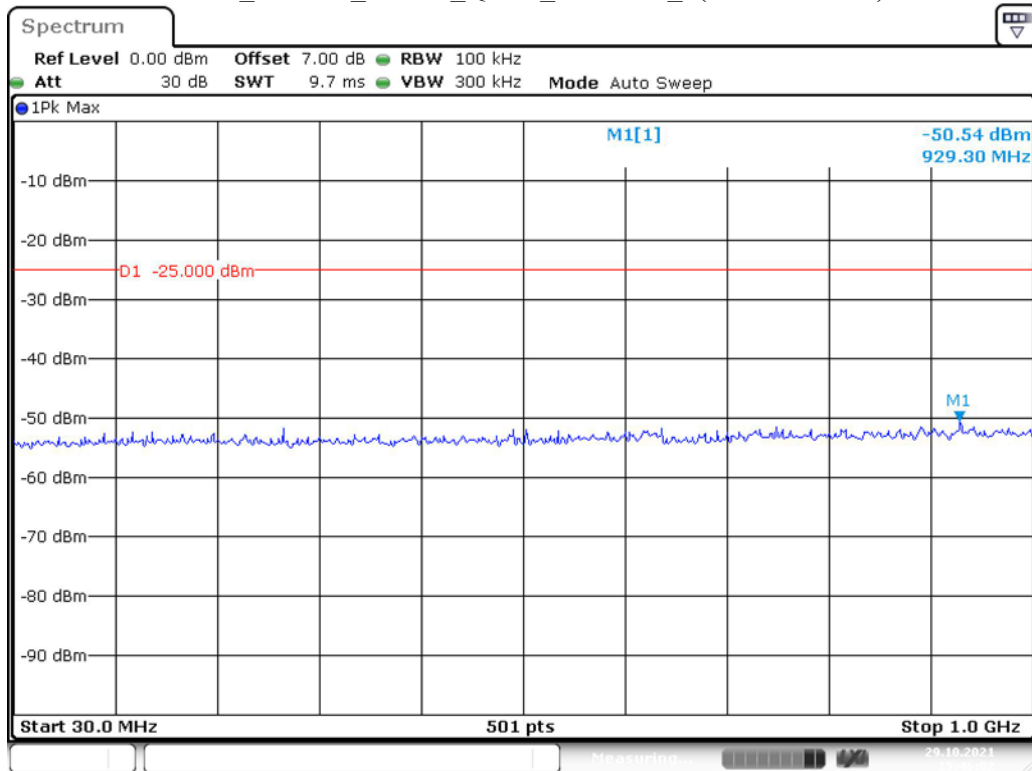

Band 7_15 MHz_High_QPSK_RB75#0_2(1GHz-26.5GHz)

Date: 29.OCT.2021 15:44:33

Band 7_20 MHz_Low_QPSK_RB100#0_1(30MHz-1GHz)

Band 7_20 MHz_Low_QPSK_RB100#0_2(1GHz-26.5GHz)

Band 7_20 MHz_Middle_QPSK_RB100#0_1(30MHz-1GHz)