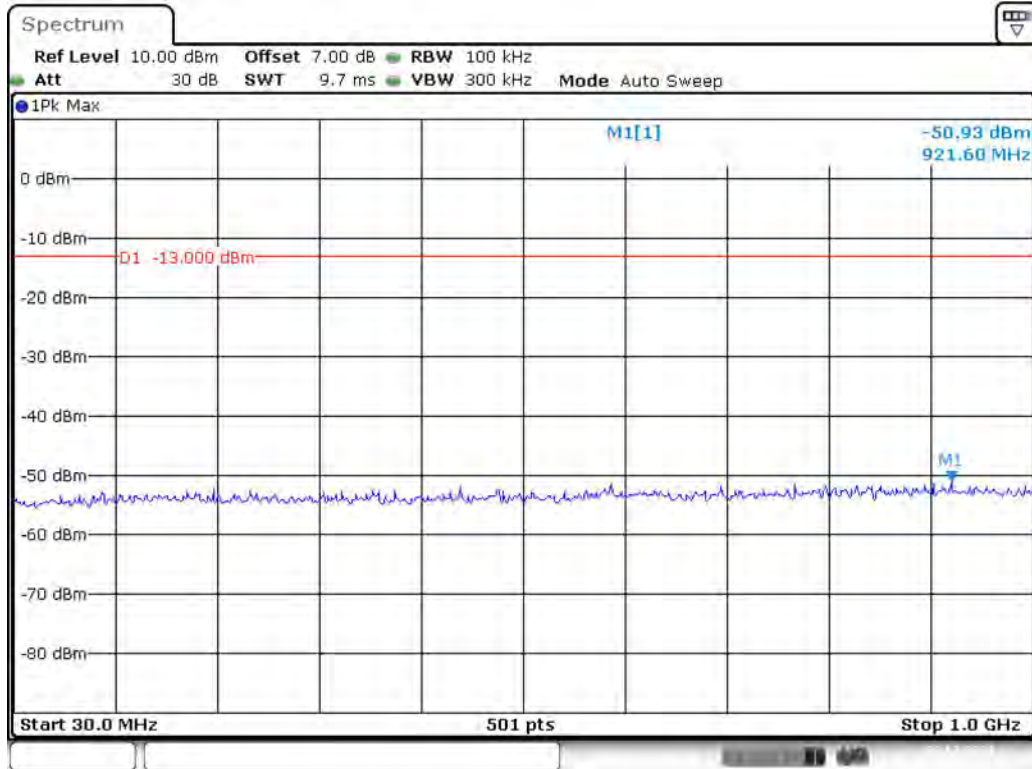

Band 2_15 MHz_High_QPSK_RB75#0_1(30MHz-1GHz)

Date: 29.OCT.2021 15:04:18