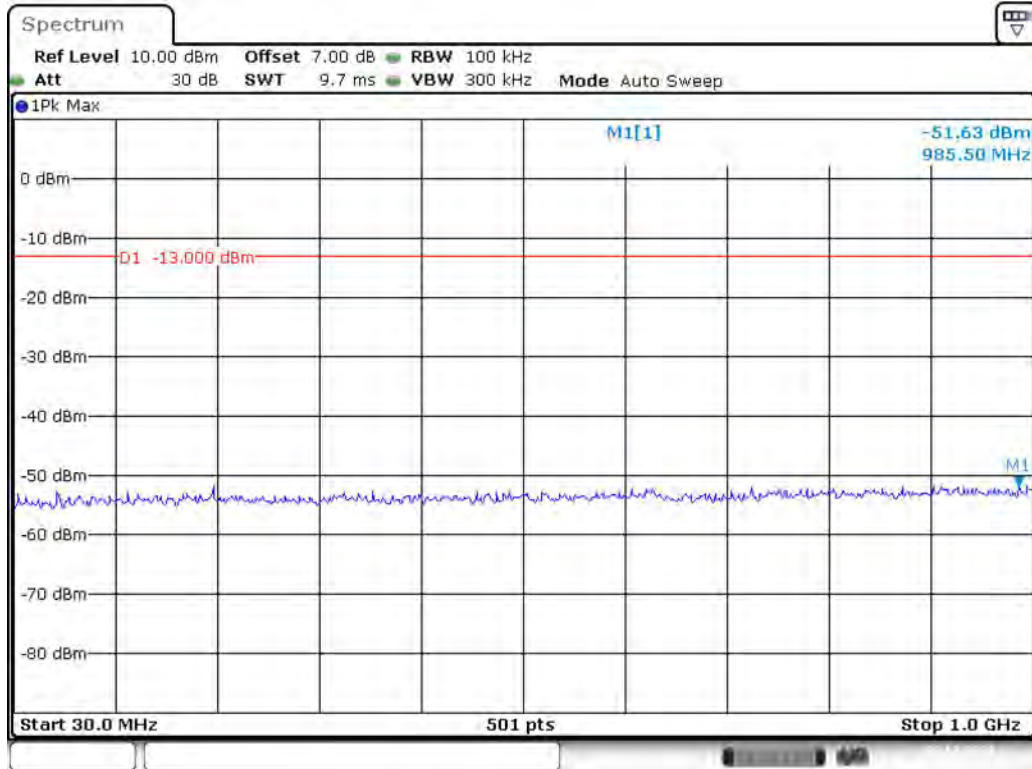

Band 2_15 MHz_Low_QPSK_RB75#0_1(30MHz-1GHz)

Date: 29.OCT.2021 15:02:24