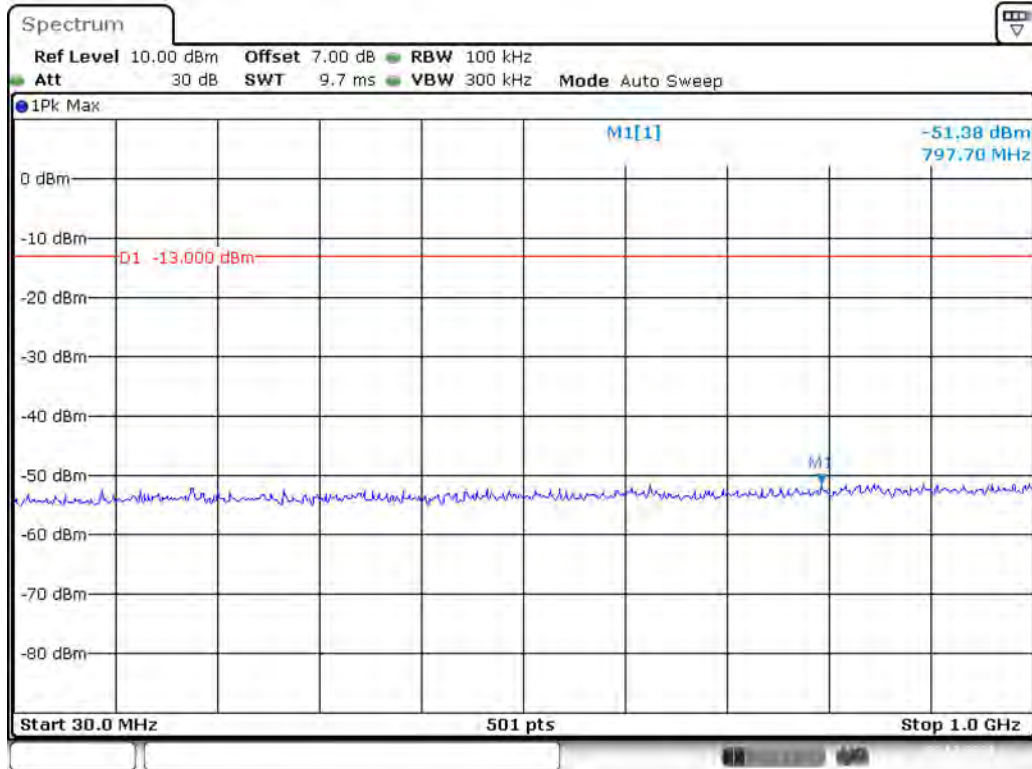

Band 4_3 MHz_High_QPSK_RB15#0_1(30MHz-1GHz)

Date: 29.OCT.2021 15:12:51