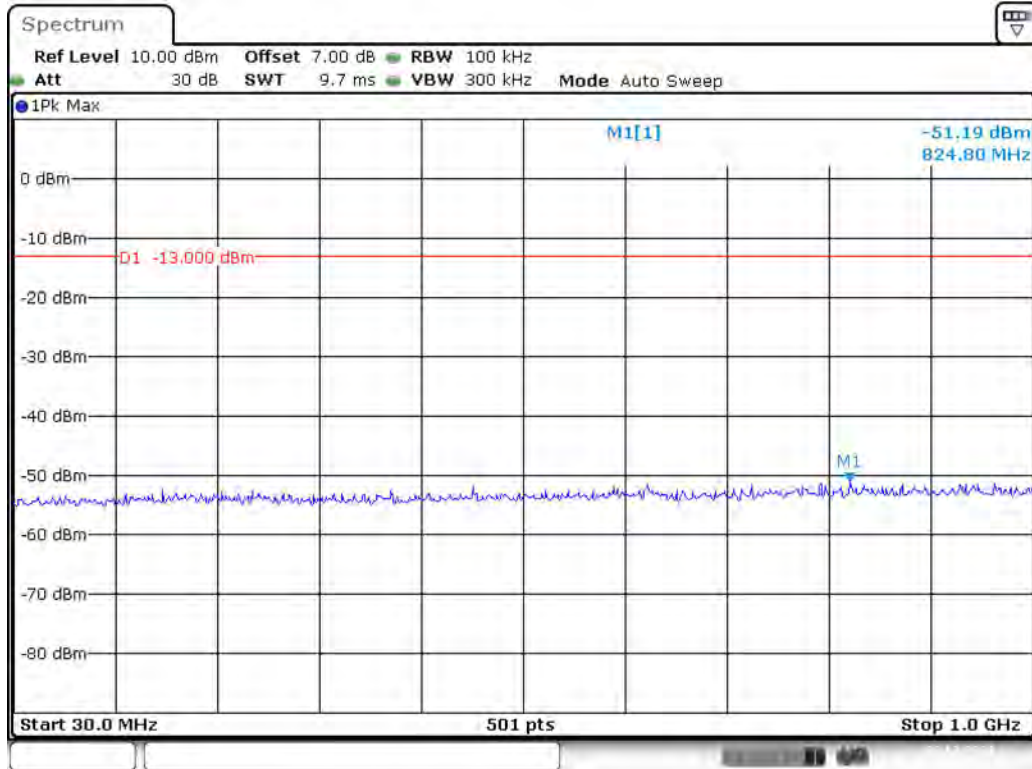

Band 2_20 MHz_High_QPSK_RB100#0_1(30MHz-1GHz)

Date: 29.OCT.2021 15:07:20