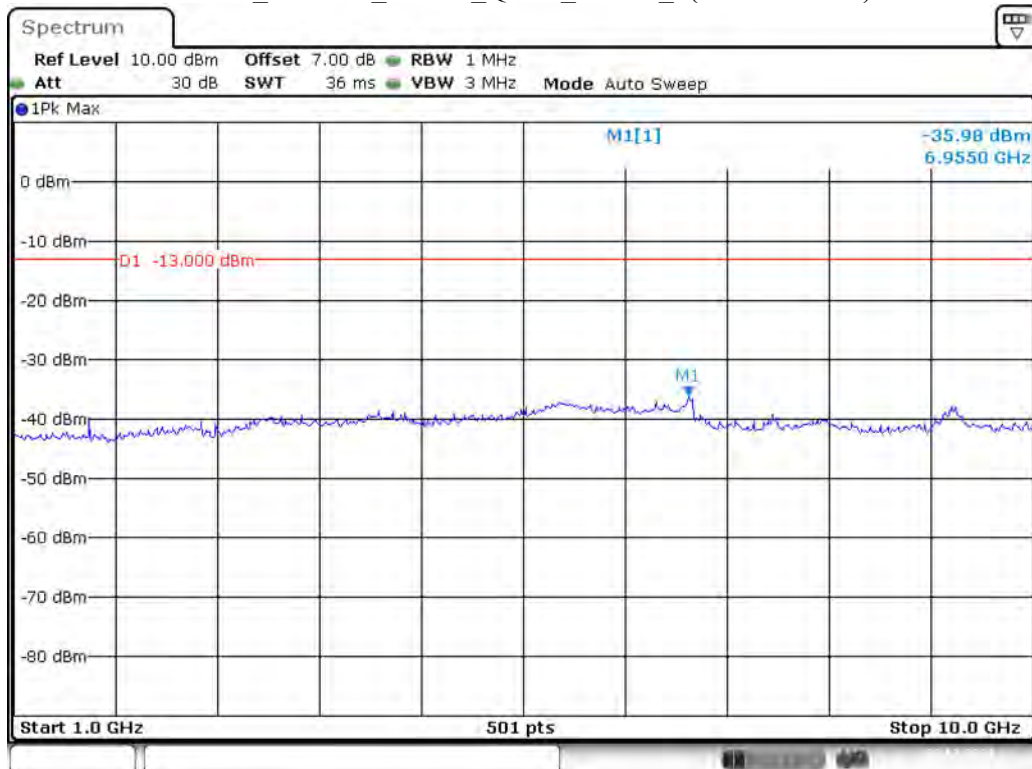

Band 5_1.4 MHz_Middle_QPSK_RB6#0_2(1GHz-10GHz)

Date: 29.OCT.2021 15:26:45