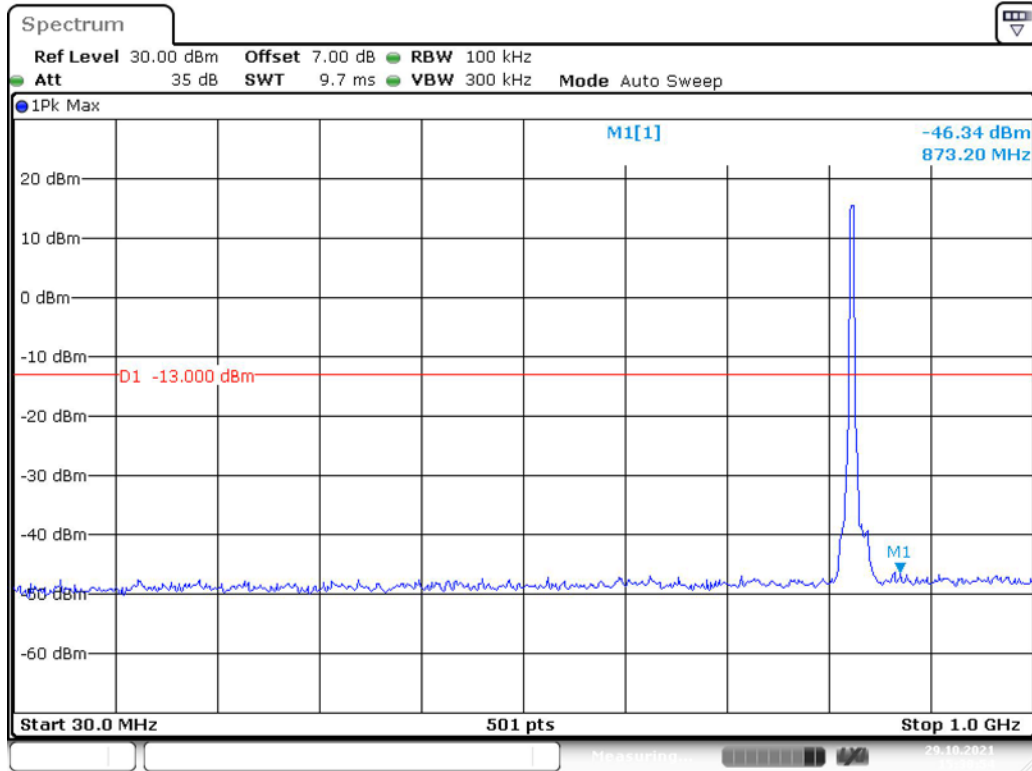

Date: 29.OCT.2021 15:29:01

Band 5_3 MHz_Middle_QPSK_RB15#0_2(1GHz-10GHz)

Date: 29.OCT.2021 15:29:30

Band 5_3 MHz_High_QPSK_RB15#0_1(30MHz-1GHz)

Band 5_3 MHz_High_QPSK_RB15#0_2(1GHz-10GHz)

Band 5_5 MHz_Low_QPSK_RB25#0_1(30MHz-1GHz)