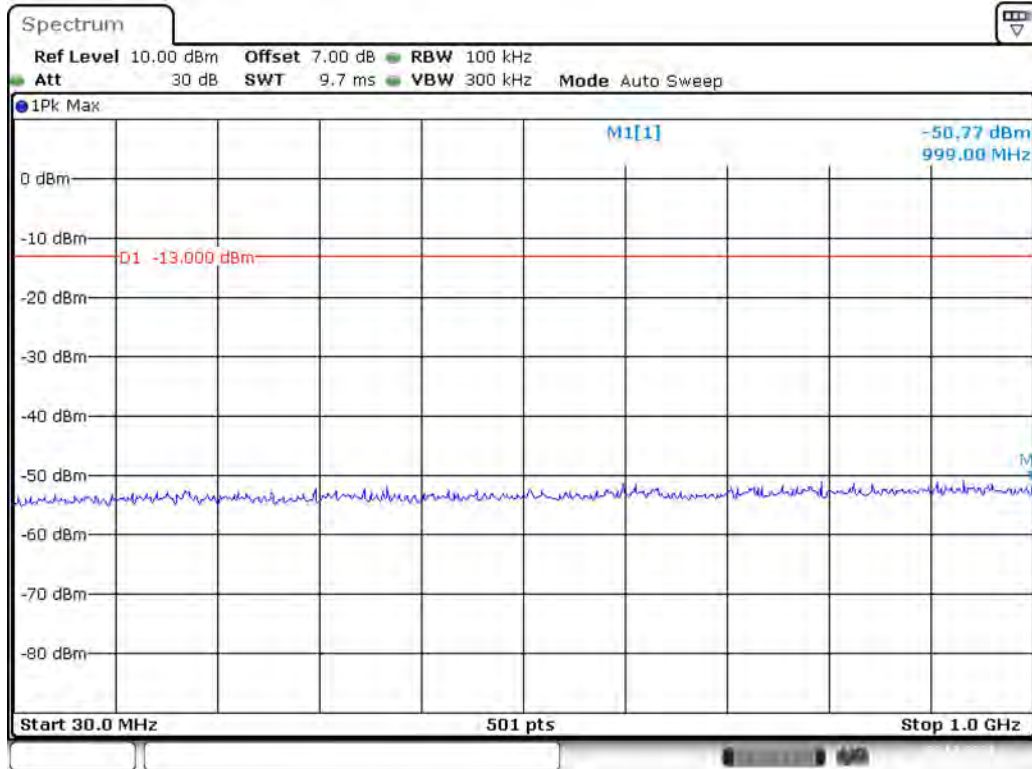

Band 2_1.4 MHz_High_QPSK_RB6#0_1(30MHz-1GHz)

Date: 29.OCT.2021 14:53:03