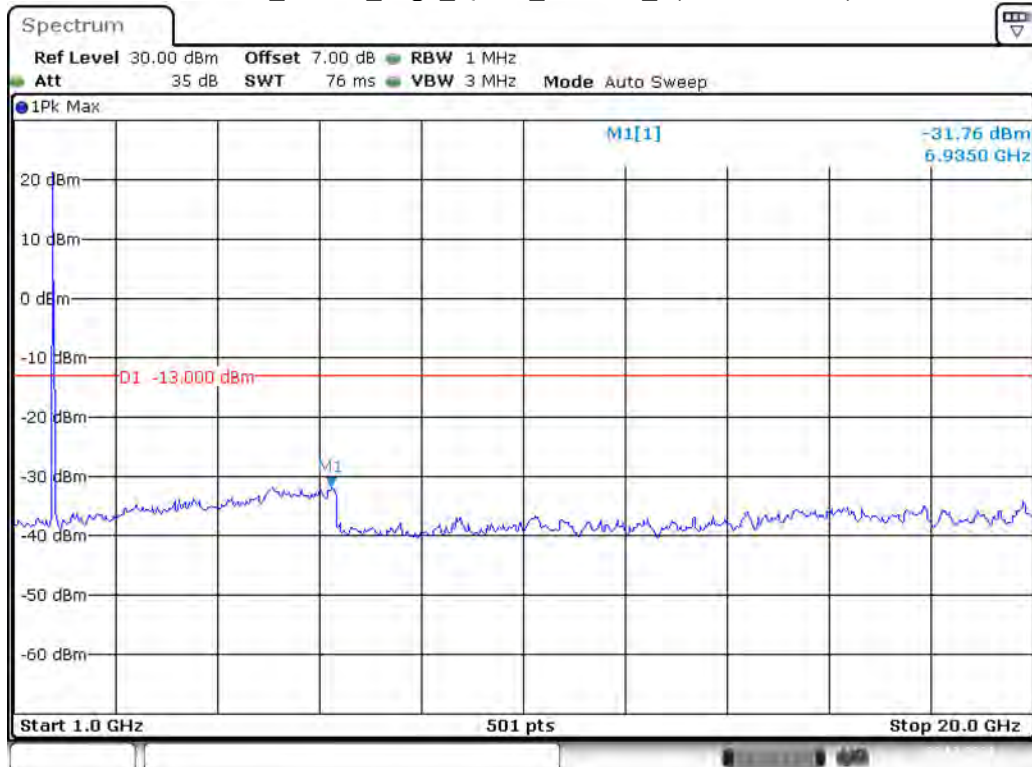

Date: 29.OCT.2021 15:14:32

Band 4_5 MHz_Middle_QPSK_RB25#0_2(1GHz-20GHz)

Date: 29.OCT.2021 15:14:54

Band 4_5 MHz_High_QPSK_RB25#0_1(30MHz-1GHz)

Date: 29.OCT.2021 15:15:27

Band 4_5 MHz_High_QPSK_RB25#0_2(1GHz-20GHz)