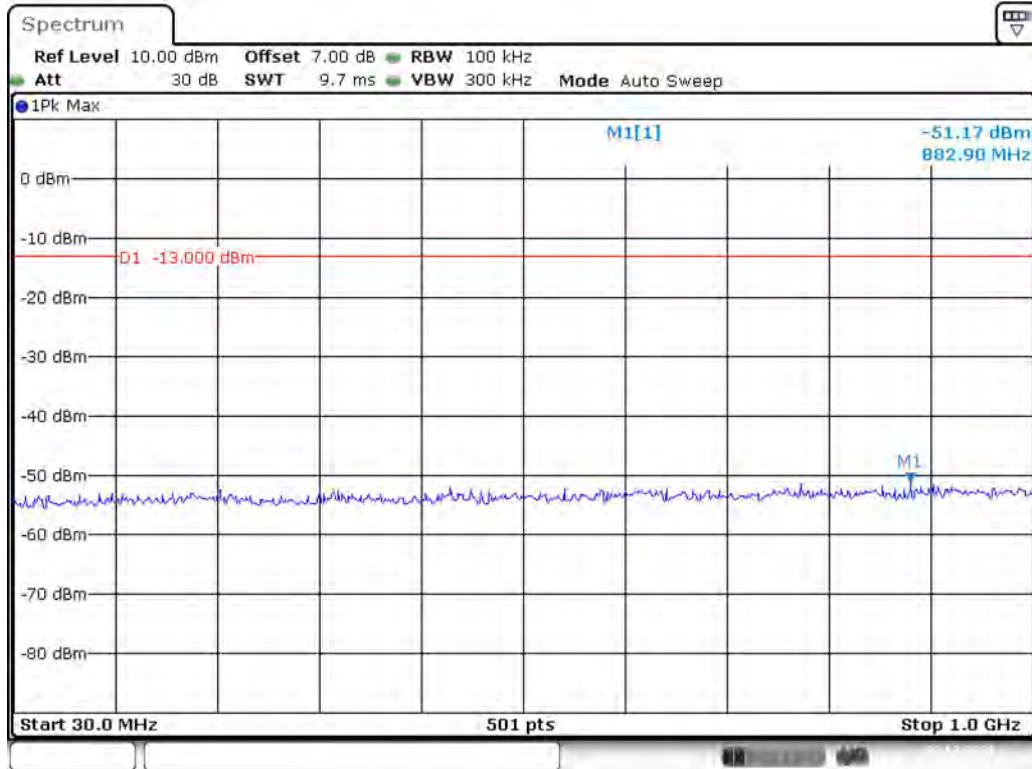

Band 2_10 MHz_Low_QPSK_RB50#0_1(30MHz-1GHz)

Date: 29.OCT.2021 14:59:31