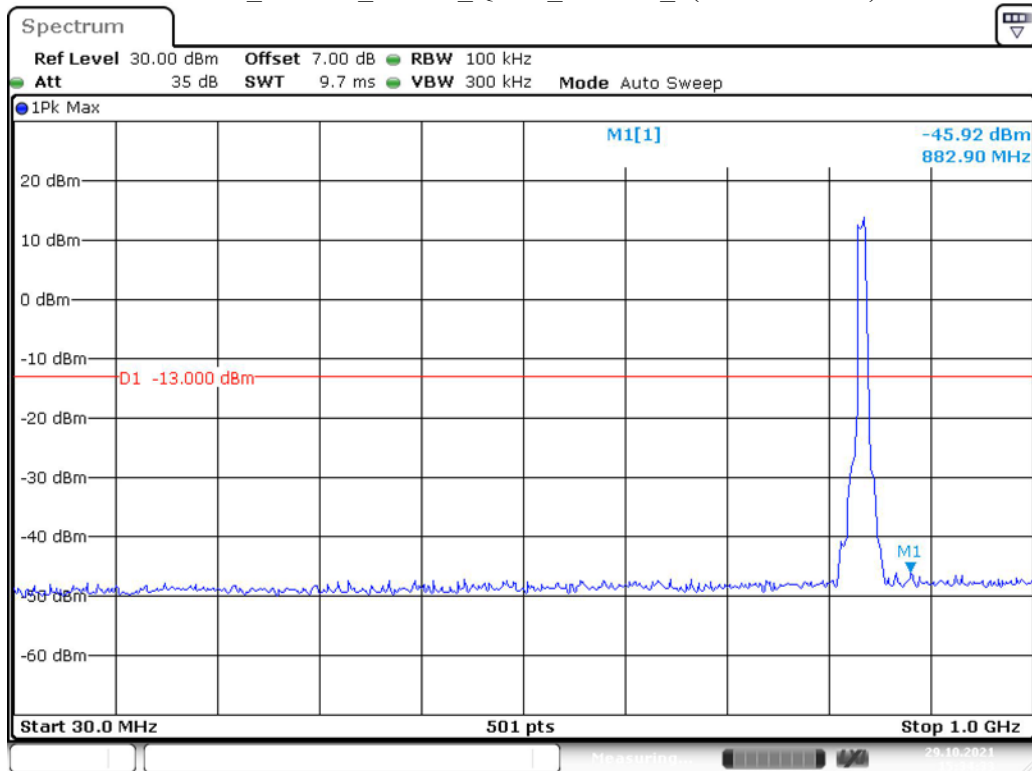

Band 5_10 MHz_Low_QPSK_RB50#0_1(30MHz-1GHz)

Date: 29.OCT.2021 15:33:40

Band 5_10 MHz_Low_QPSK_RB50#0_2(1GHz-10GHz)

Date: 29.OCT.2021 15:34:06

Band 5_10 MHz_Middle_QPSK_RB50#0_1(30MHz-1GHz)

Date: 29.OCT.2021 15:34:33