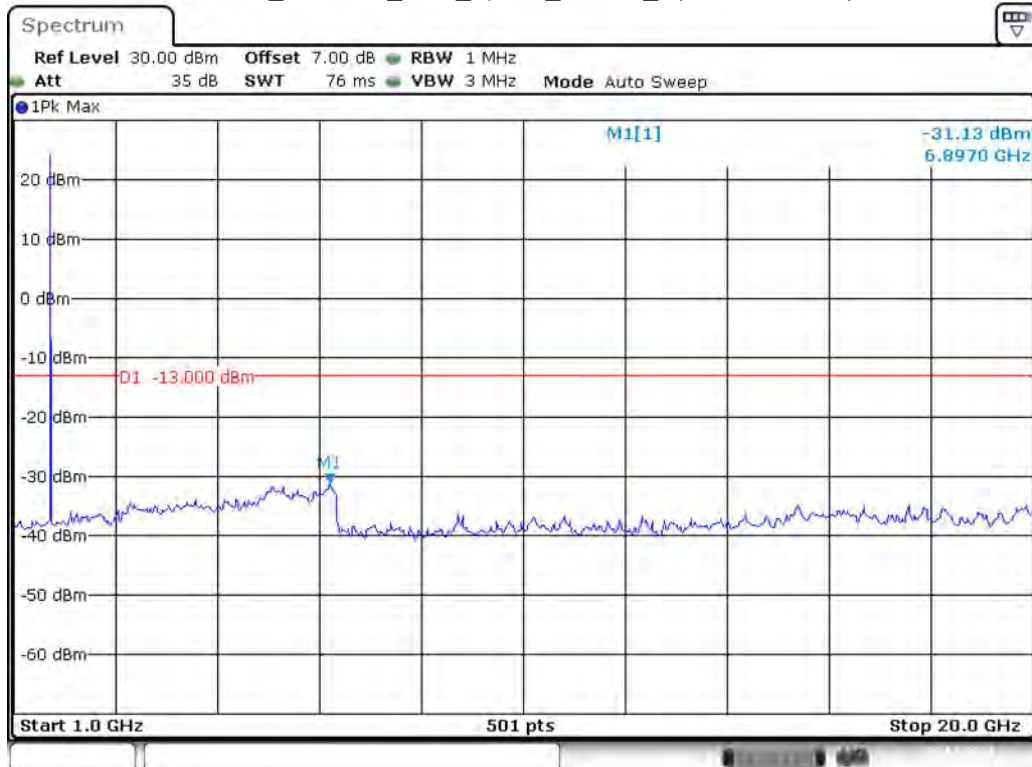

Band 4_1.4 MHz_Low_QPSK_RB6#0_2(1GHz-20GHz)

Date: 29.OCT.2021 15:08:41