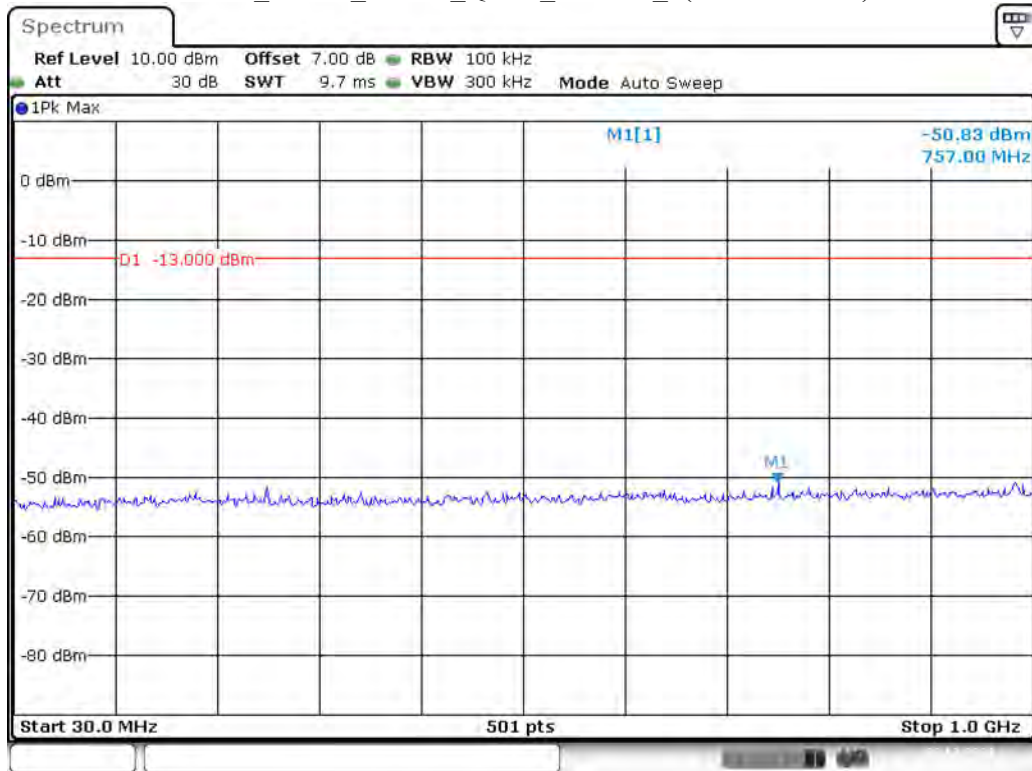

Date: 29.OCT.2021 14:56:18

Band 2_5 MHz_Low_QPSK_RB25#0_1(30MHz-1GHz)

Date: 29.OCT.2021 14:56:54

Band 2_5 MHz_Low_QPSK_RB25#0_2(1GHz-20GHz)

Date: 29.OCT.2021 14:57:19

Band 2_5 MHz_Middle_QPSK_RB25#0_1(30MHz-1GHz)