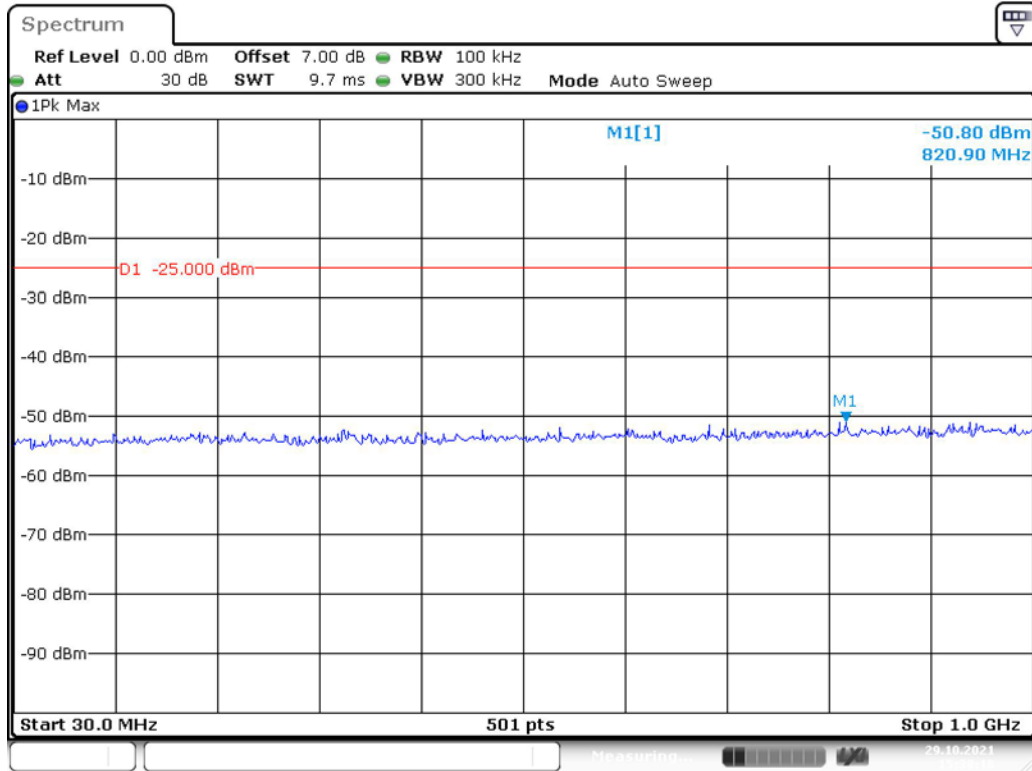

Band 7_5 MHz_High_QPSK_RB25#0_1(30MHz-1GHz)

Date: 29.OCT.2021 15:38:18