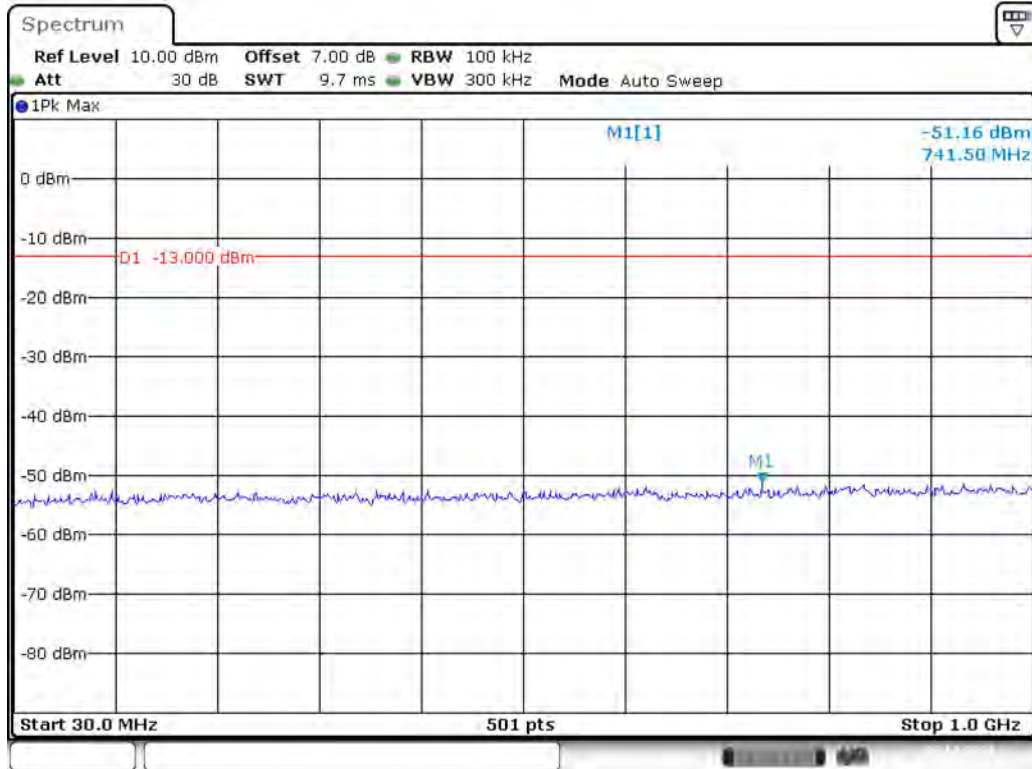

Date: 29.OCT.2021 15:04:41

Band 2_20 MHz_Low_QPSK_RB100#0_1(30MHz-1GHz)

Date: 29.OCT.2021 15:05:20

Band 2_20 MHz_Low_QPSK_RB100#0_2(1GHz-20GHz)

Date: 29.OCT.2021 15:05:45

Band 2_20 MHz_Middle_QPSK_RB100#0_1(30MHz-1GHz)