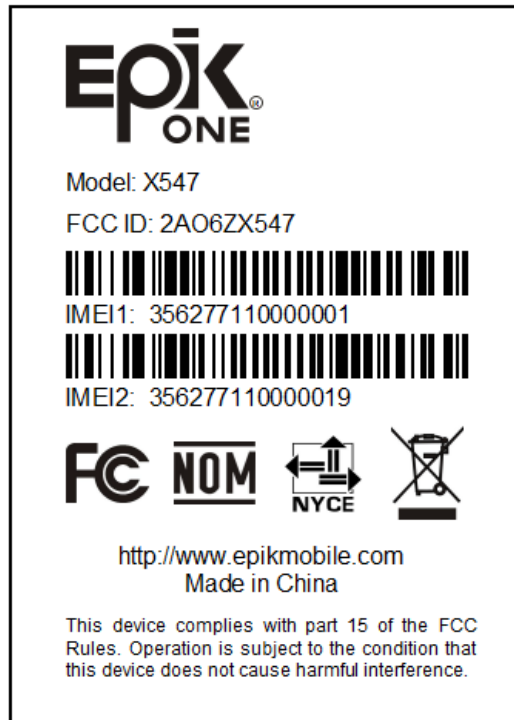

## EXHIBIT A - FCC ID LABEL AND LOCATION

### FCC ID Label

### FCC ID Label Location Information

The label shown shall be permanently affixed at a conspicuous location on the device and be readily visible to the user at the time purchase (Labeling requirements per 2.925)