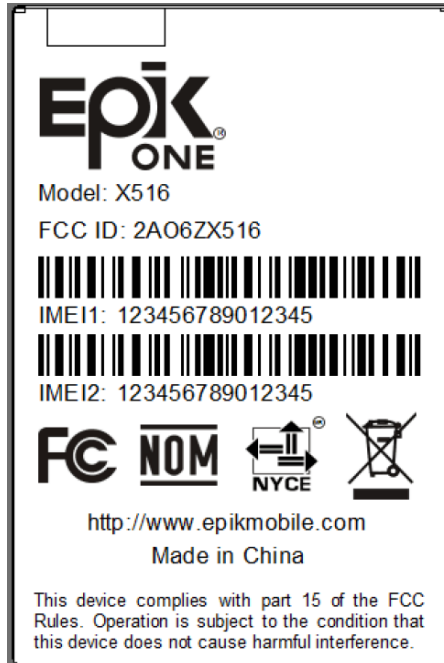

## EXHIBIT A - FCC ID LABEL AND LOCATION

### FCC ID Label

### FCC ID Label Location Information

The label shown shall be permanently affixed at a conspicuous location on the device and be readily visible to the user at the time purchase (Labeling requirements per 2.925)