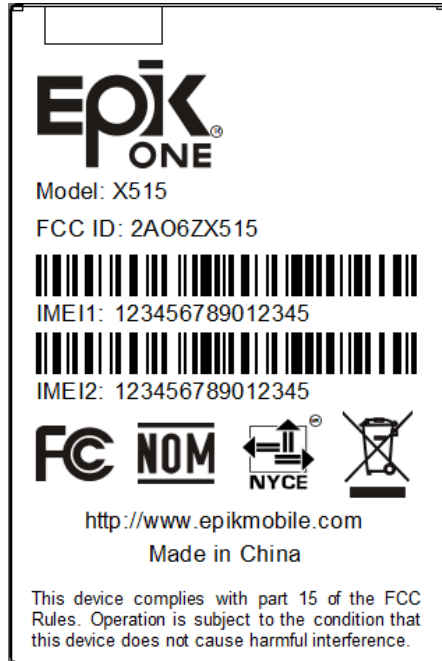

## EXHIBIT A - FCC ID LABEL AND LOCATION

### FCC ID Label

### FCC ID Label Location Information

The label shown shall be permanently affixed at a conspicuous location on the device and be readily visible to the user at the time purchase (Labeling requirements per 2.925)