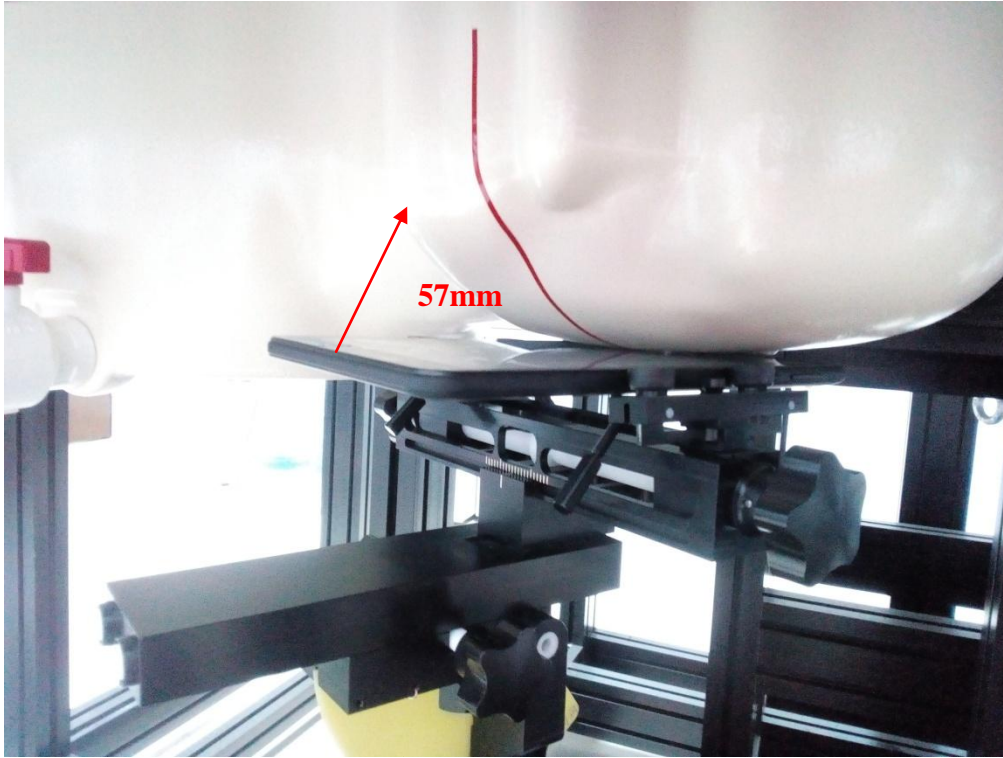

APPENDIX B EUT TEST POSITION PHOTOS

Liquid depth $\geq 15\text{cm}$

- Phantom: SAM-Twin V8.0 P1aP2a; Type: QD 000 P41 AA ; Serial: 1962

Head Left Cheek Setup Photo

Head Cheek Setup Photo

Body (Worn) Back Setup Photo (0mm)

Body Right Setup Photo (0mm)

Body Bottom Setup Photo (0mm)