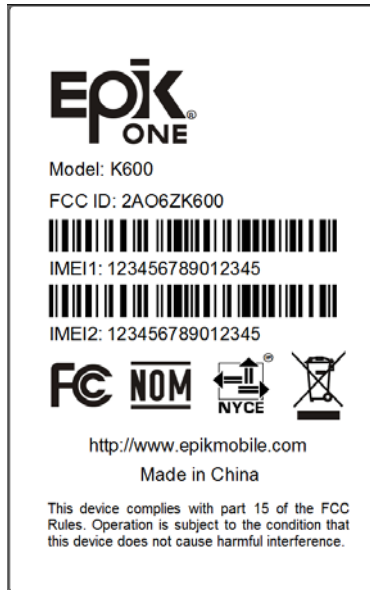

EXHIBIT A - FCC ID LABEL AND LOCATION

FCC ID Label

FCC ID Label Location Information

The label shown shall be permanently affixed at a conspicuous location on the device and be readily visible to the user at the time purchase (Labeling requirements per 2.925)