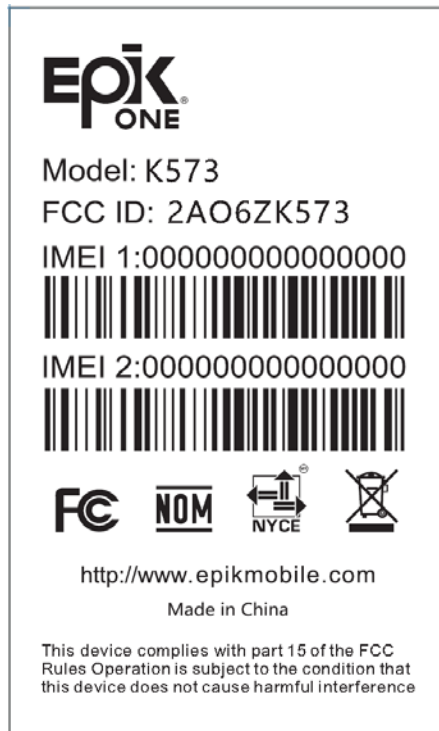

## EXHIBIT A - FCC ID LABEL AND LOCATION

### FCC ID Label

### FCC ID Label Location Information

The label shown shall be permanently affixed at a conspicuous location on the device and be readily visible to the user at the time purchase (Labeling requirements per 2.925)