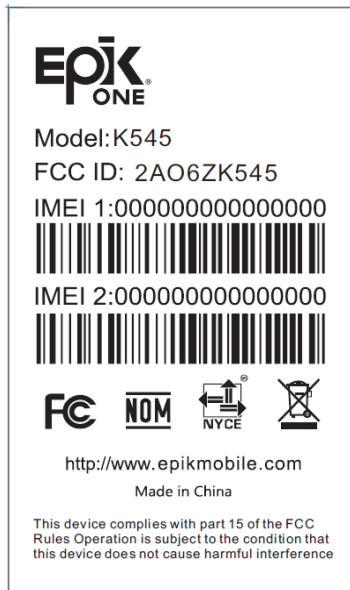

EXHIBIT A - FCC ID LABEL AND LOCATION

FCC ID Label

FCC ID Label Location Information

The label shown shall be permanently affixed at a conspicuous location on the device and be readily visible to the user at the time purchase (Labeling requirements per 2.925)