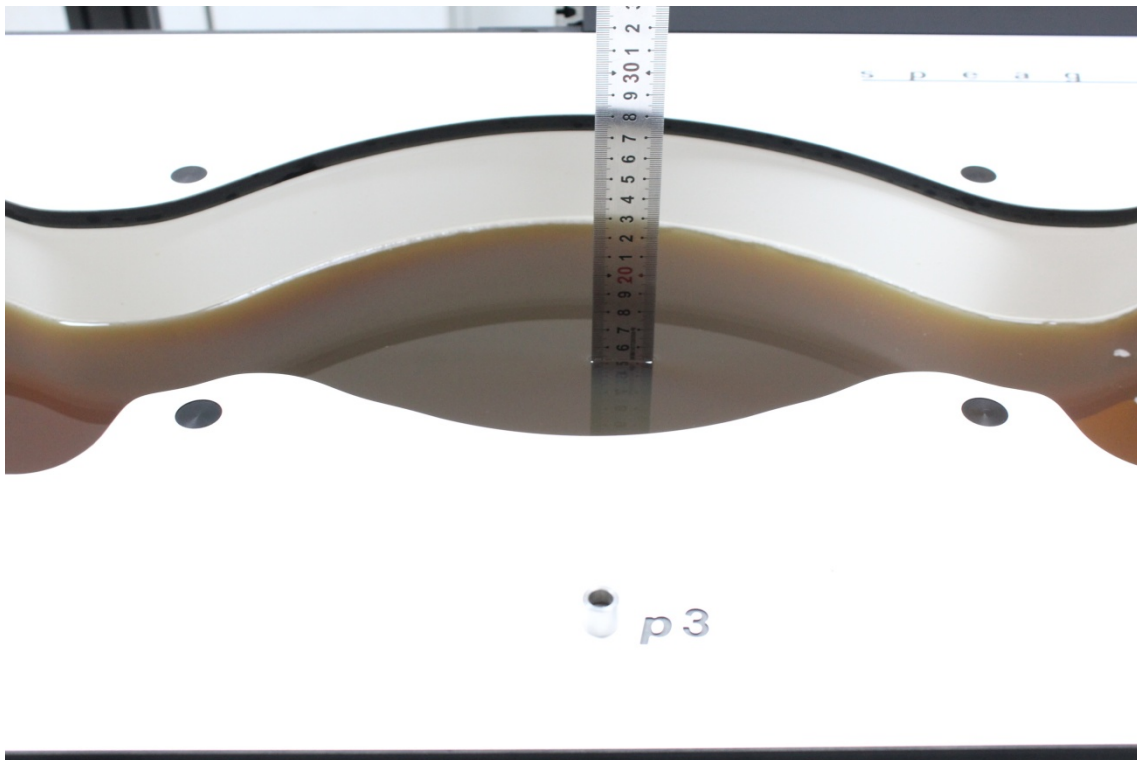

APPENDIX B EUT TEST POSITION PHOTOS

Liquid depth $\geq 15\text{cm}$

Phantom: SAM-Twin V8.0 P1aP2a; Type: QD 000 P41 AA ; Serial: 1962

Phantom: ELI V8.0 P1aP2a; Type: QD OVA 004 AA; Serial: 2092

Head Left Cheek Setup Photo

Head Left Tilt Setup Photo

Head Right Check Setup Photo

Head Right Tilt Setup Photo

Body (Worn) Back Setup Photo (10mm)

Body Right Setup Photo (10mm)

Body Bottom Setup Photo (10mm)