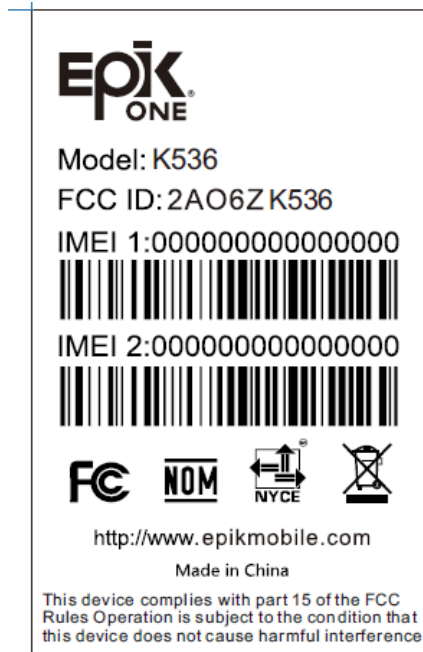

EXHIBIT A - FCC ID LABEL AND LOCATION

FCC ID Label

FCC ID Label Location Information

The label shown shall be permanently affixed at a conspicuous location on the device and be readily visible to the user at the time purchase (Labeling requirements per 2.925)