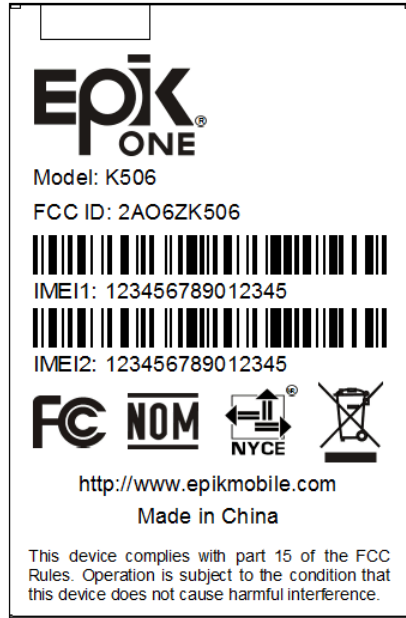

EXHIBIT A - FCC ID LABEL AND LOCATION

FCC ID Label

FCC ID Label Location Information

The label shown shall be permanently affixed at a conspicuous location on the device and be readily visible to the user at the time purchase (Labeling requirements per 2.925)