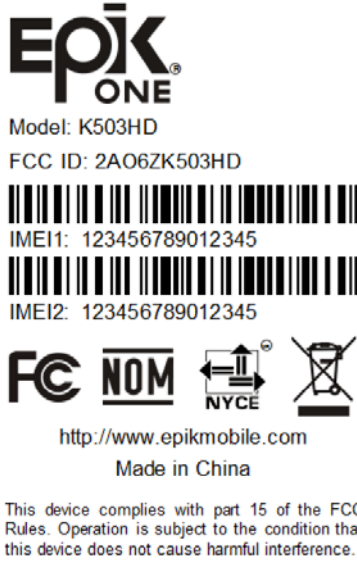

EXHIBIT A - FCC ID LABEL AND LOCATION

FCC ID Label

FCC ID Label Location Information

The label shown shall be permanently affixed at a conspicuous location on the device and be readily visible to the user at the time purchase (Labeling requirements per 2.925)