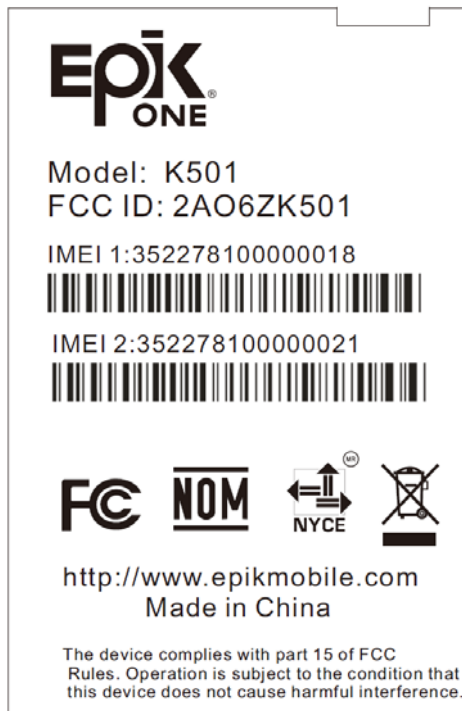

EXHIBIT A - FCC ID LABEL AND LOCATION

FCC ID Label

FCC ID Label Location Information

The label shown shall be permanently affixed at a conspicuous location on the device and be readily visible to the user at the time purchase (Labeling requirements per 2.925)