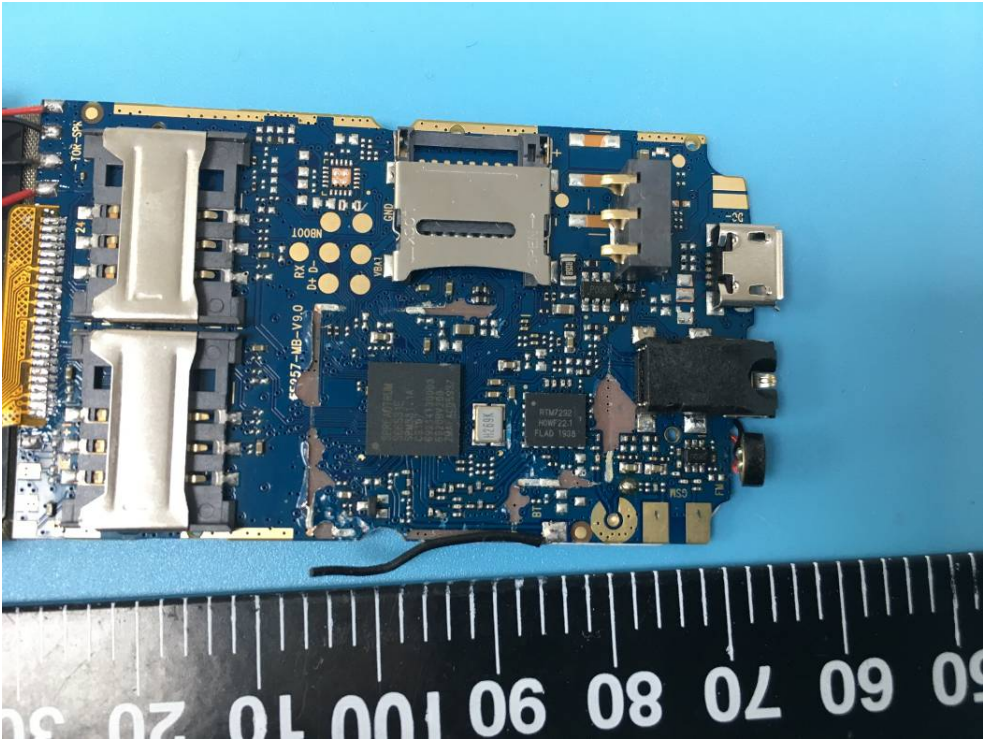

EXHIBIT C - EUT INTERNAL PHOTOGRAPHS

GSM ant

Adapter Label

Battery Label

Li-ion Battery **EPiK ONE**
Model:523450ARIL
Spec:3.7V/600mAh 2.22Wh
Limited charger voltage:4.2V

WARNING
Use specified charger only
Do not throw into fire
Do not short-circuit
Do not heat above 60°C
Must be disposed of properly

CE NOM NYCE 

S/N:E4201912000001
Made in China

EPiK ONE