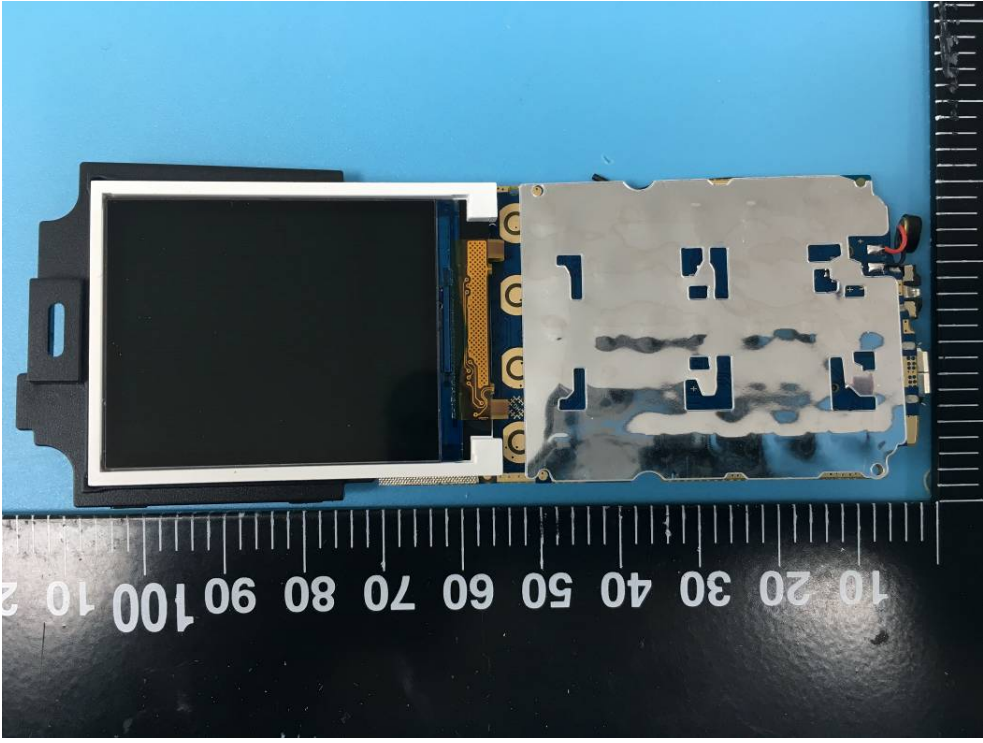

EXHIBIT C - EUT INTERNAL PHOTOGRAPHS

GSM ant

Adapter Label

Battery Label

Li-ion Battery **EPiK ONE**
Model:523450ARIL
Spec:3.7V/600mAh 2.22Wh
Limited charger voltage:4.2V

WARNING
Use specified charger only
Do not throw into fire
Do not short-circuit
Do not heat above 60°C
Must be disposed of properly

CE NOM NYCE 

S/N:E4201912000001
Made in China

EPiK ONE