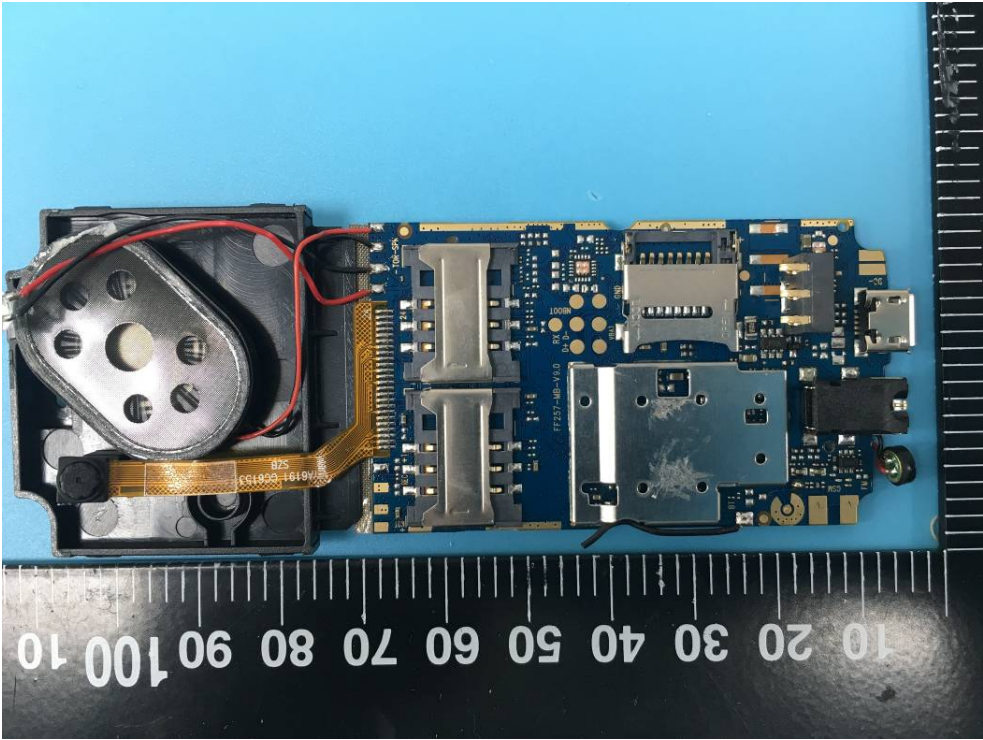

EXHIBIT C - EUT INTERNAL PHOTOGRAPHS

GSM ant

Adapter Label

Battery Label

Li-ion Battery **EPiK ONE**
Model:523450ARIL
Spec:3.7V/600mAh 2.22Wh
Limited charger voltage:4.2V

WARNING
Use specified charger only
Do not throw into fire
Do not short-circuit
Do not heat above 60°C
Must be disposed of properly

CE NOM NYCE 

S/N:E4201912000001
Made in China

EPiK ONE