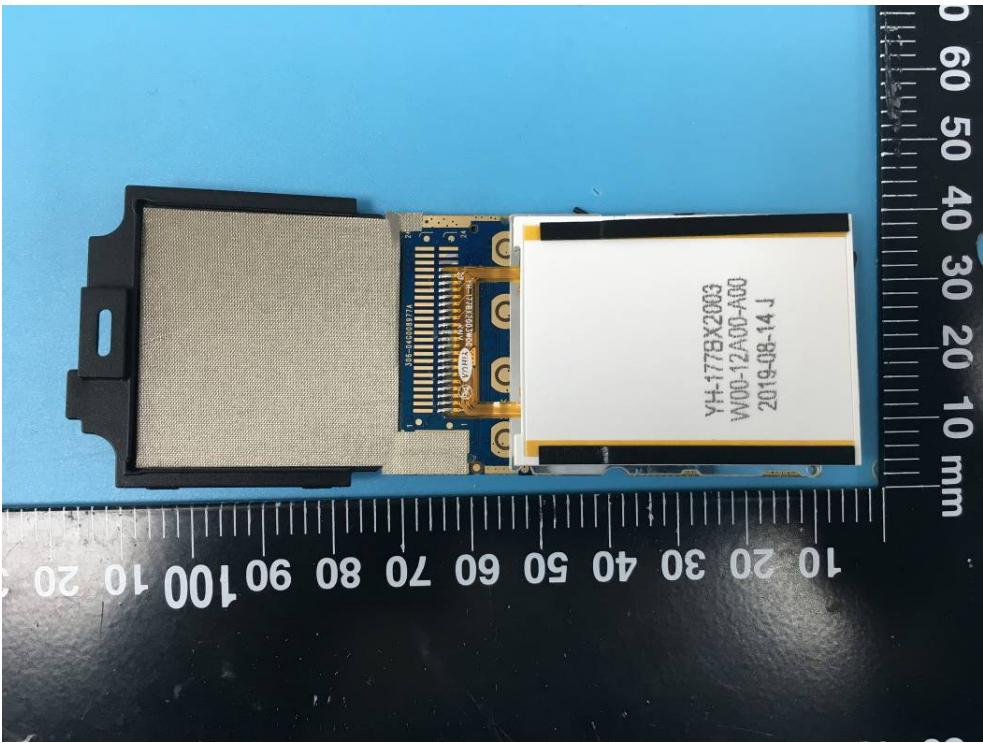

EXHIBIT C - EUT INTERNAL PHOTOGRAPHS

GSM ant

Adapter Label

Battery Label

Li-ion Battery **EPiK ONE**
Model:523450ARIL
Spec:3.7V/600mAh 2.22Wh
Limited charger voltage:4.2V

WARNING
Use specified charger only
Do not throw into fire
Do not short-circuit
Do not heat above 60°C
Must be disposed of properly

CE NOM NYCE 

S/N:E4201912000001
Made in China

EPiK ONE