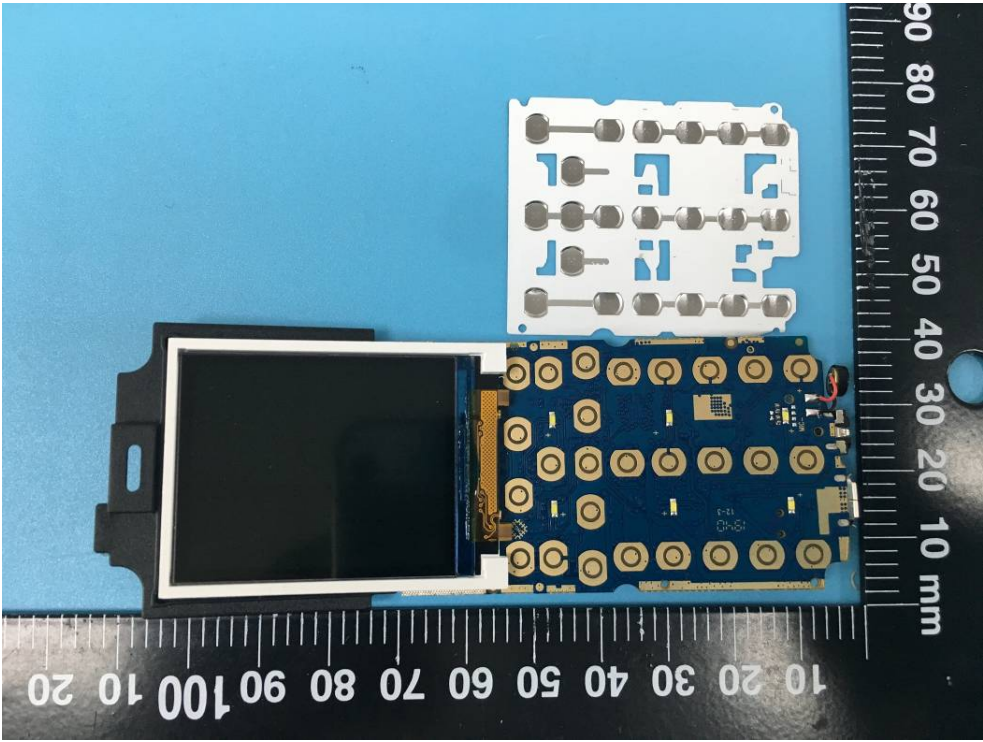

EXHIBIT C - EUT INTERNAL PHOTOGRAPHS

GSM ant

Adapter Label

Battery Label

Li-ion Battery **EPiK ONE**
Model:523450ARIL
Spec:3.7V/600mAh 2.22Wh
Limited charger voltage:4.2V

WARNING
Use specified charger only
Do not throw into fire
Do not short-circuit
Do not heat above 60°C
Must be disposed of properly