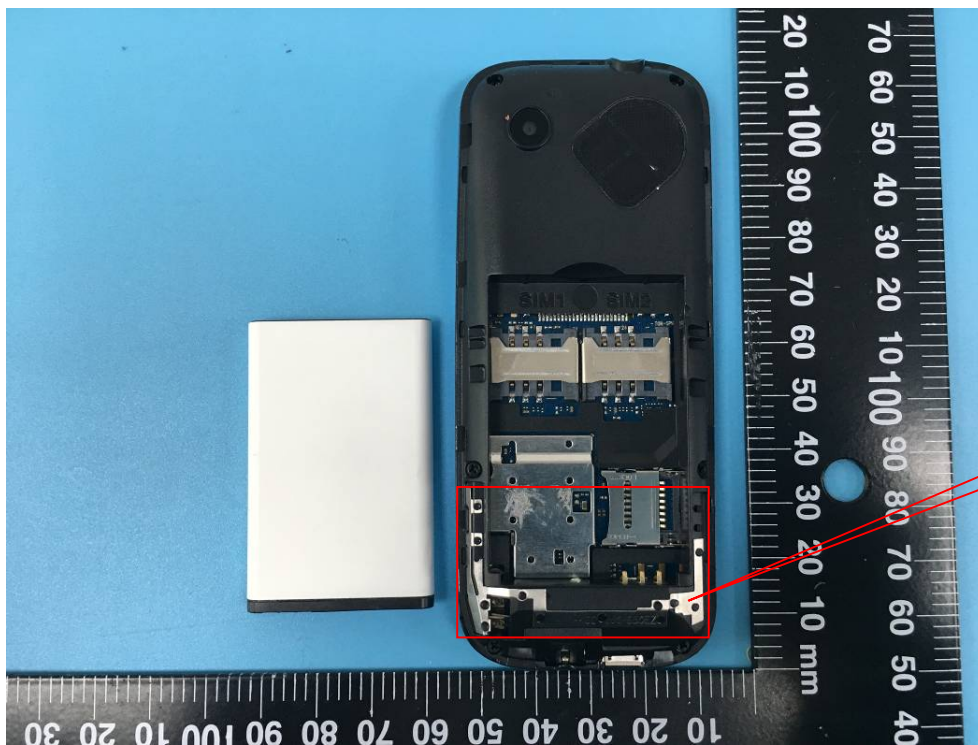

EXHIBIT C - EUT INTERNAL PHOTOGRAPHS

GSM ant

Adapter Label

Battery Label

Li-ion Battery **EPiK ONE**
Model:523450ARIL
Spec:3.7V/600mAh 2.22Wh
Limited charger voltage:4.2V

WARNING
Use specified charger only
Do not throw into fire
Do not short-circuit
Do not heat above 60°C
Must be disposed of properly