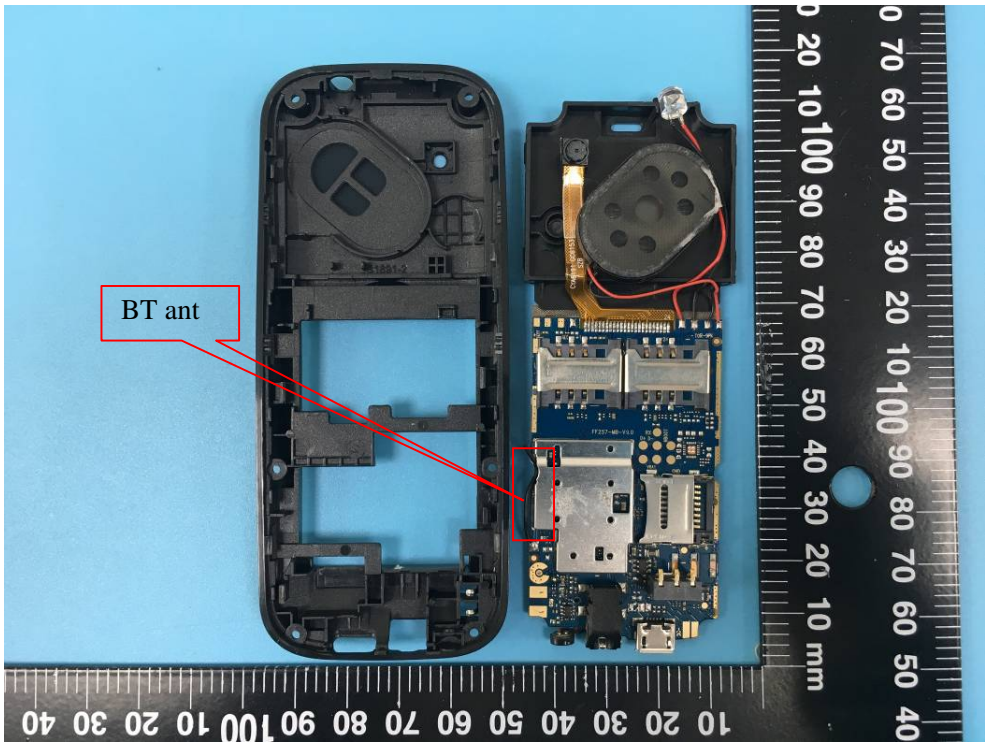

EXHIBIT C - EUT INTERNAL PHOTOGRAPHS

GSM ant

Adapter Label

Battery Label

Li-ion Battery **EPiK ONE**
Model:523450ARIL
Spec:3.7V/600mAh 2.22Wh
Limited charger voltage:4.2V

WARNING
Use specified charger only
Do not throw into fire
Do not short-circuit
Do not heat above 60°C
Must be disposed of properly