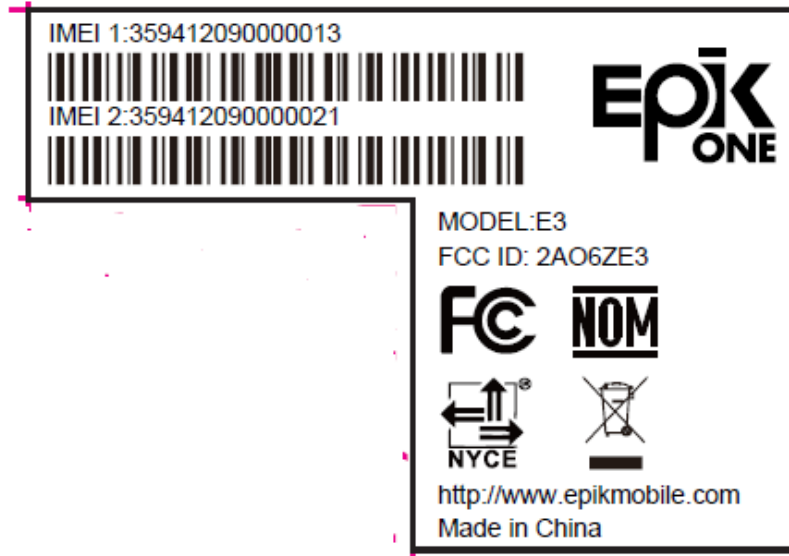

## EXHIBIT A - FCC ID LABEL AND LOCATION

### FCC ID Label

### FCC ID Label Location Information

The label shown shall be permanently affixed at a conspicuous location on the device and be readily visible to the user at the time purchase (Labeling requirements per 2.925)