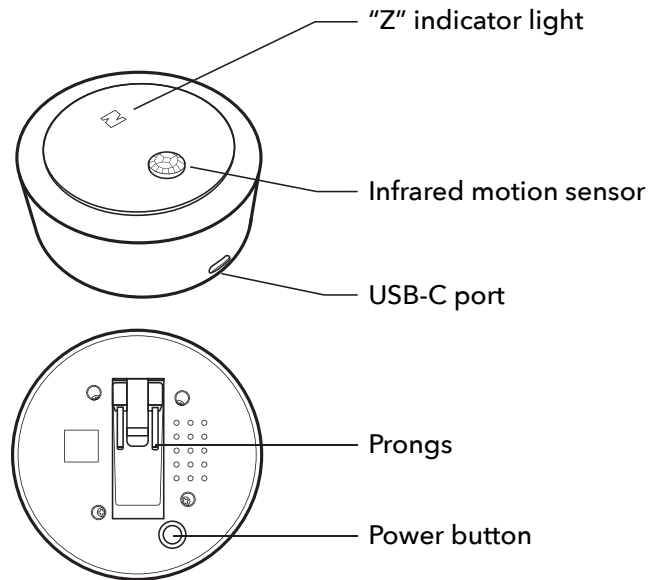

Zing + Alexa Voice Commands

Use Zing's voice command powered Bluetooth Device Locator to find nearby Bluetooth enabled devices.

“Alexa, ask Locator to find My Keys”

“Alexa, ask Locator where's my stuff”

© Factory Method, LLC. All rights reserved. Zing, Zing Night Light, Zing Path Glow, Path Glow and the Zing logo are trademarks of Factory Method, LLC.

ZING
SMART NIGHT LIGHT

Getting to know Zing

1. Plug in Zing

Extend the **prongs** and plug your **Zing** into a power outlet. The **"Z" indicator light** on the front plate will illuminate white.

Stop now and enjoy the world's first learning night light. Alternatively, continue to steps 2 & 3 to fully enable all Zing features.