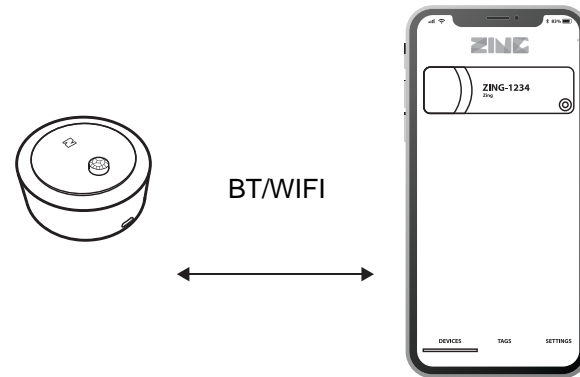

Zing + Alexa Voice Commands

Use Zing's voice command powered Bluetooth Device Locator to find nearby Bluetooth enabled devices.

“Alexa, ask Locator to find My Keys”

“Alexa, ask Locator where's my stuff”

© Factory Method, LLC. All rights reserved. Zing, Zing Night Light, Zing Path Glow, Path Glow and the Zing logo are trademarks of Factory Method, LLC.

ZING
SMART NIGHT LIGHT

Getting to know Zing

1. Plug in Zing

Extend the **prongs** and plug your **Zing** into a power outlet. The **"Z" indicator light** on the front plate will illuminate white.

Stop now and enjoy the world's first learning night light. Alternatively, continue to steps 2 & 3 to fully enable all Zing features.

2. Download the Zing App

Download the free Zing App to your smartphone or tablet. Start the download process in your mobile browser at:

<https://zing.fm/app>

3. Connect to Zing

Once installed, you can use the Zing App to connect & control your Zing night lights.

Launch the Zing app while in Bluetooth range to the your Zing device. (max. 30ft / 10m)

FCC Statement

Any Changes or modifications not expressly approved by the party responsible for compliance could void the user's authority to operate the equipment.