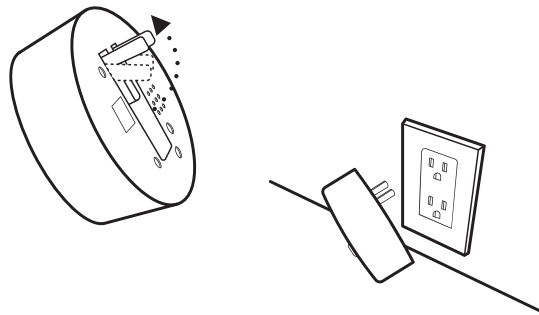

Zing + Alexa Voice Commands

Use Zing's voice command powered Bluetooth Device Locator to find nearby Bluetooth enabled devices.

“Alexa, ask Locator to find My Keys”

“Alexa, ask Locator where's my stuff”

© Factory Method, LLC. All rights reserved. Zing, Zing Night Light, Zing Path Glow, Path Glow and the Zing logo are trademarks of Factory Method, LLC.

ZING
SMART NIGHT LIGHT

Getting to know Zing

1. Plug in Zing

Extend the **prongs** and plug your **Zing** into a power outlet. The **"Z" indicator light** on the front plate will illuminate white.

Stop now and enjoy the world's first learning night light. Alternatively, continue to steps 2 & 3 to fully enable all Zing features.