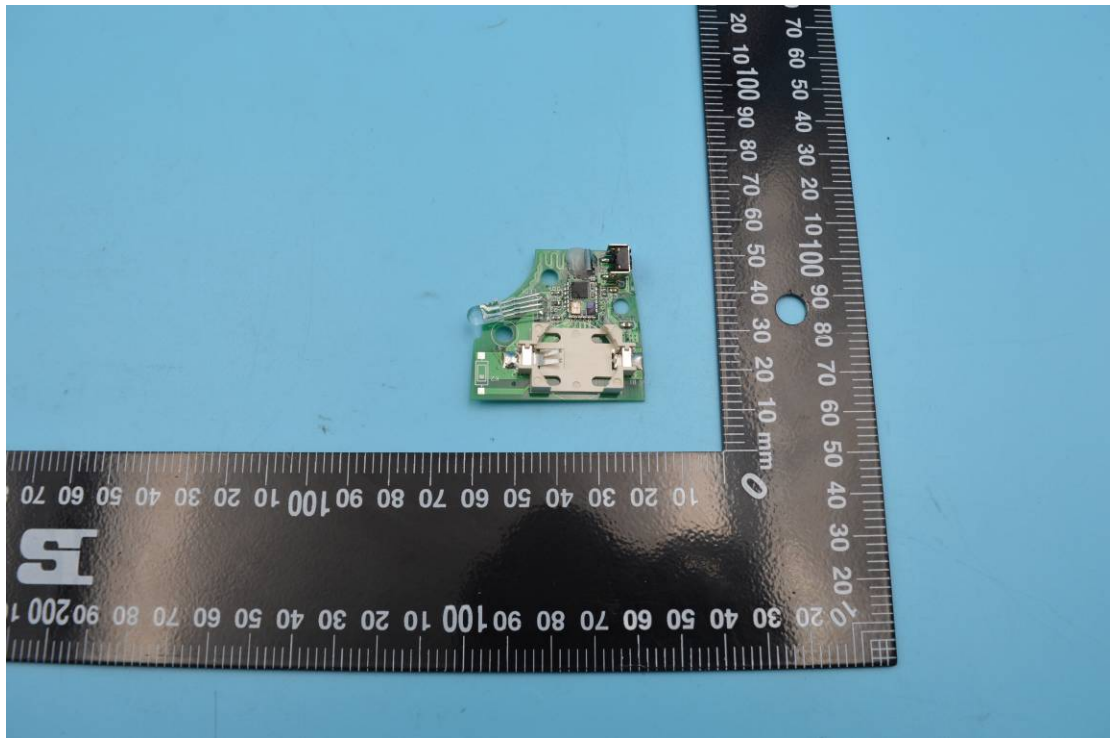

FCC ID: 2A06I-WSBPG-001

Internal Photos

1. EUT uncover view

2. Mainboard front view

3. Mainboard rear view

4. BT antenna view