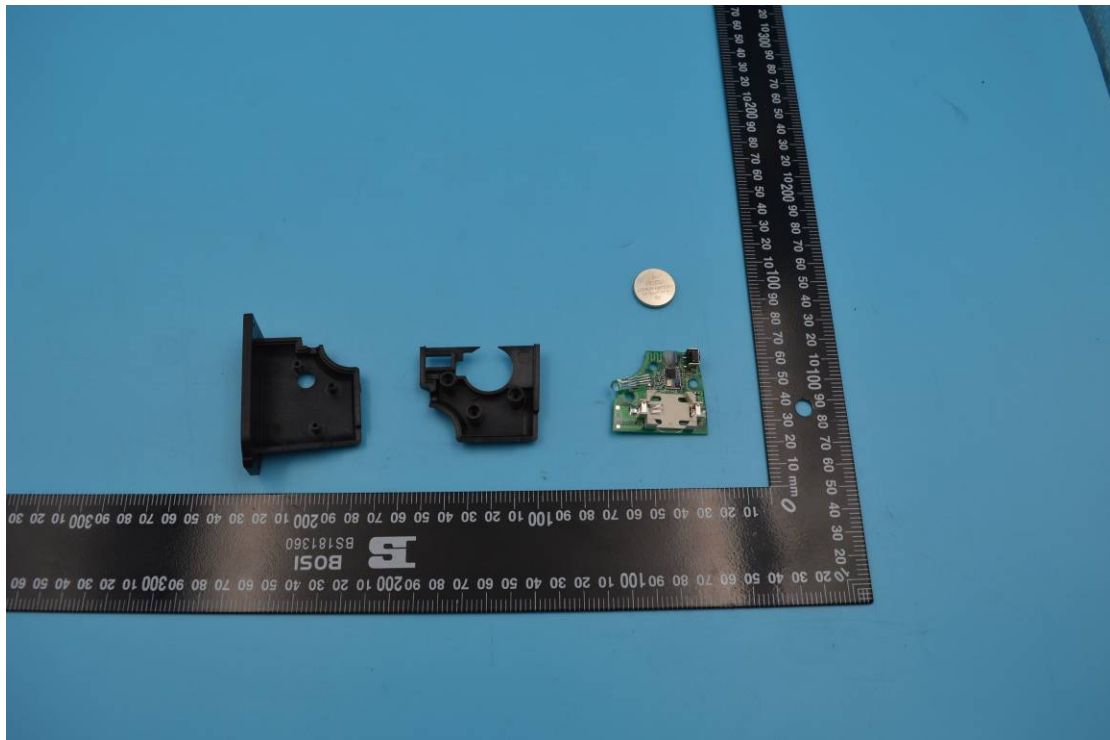

FCC ID: 2A06I-WSBPG-001

Internal Photos

1. EUT uncover view

2. Mainboard front view

3. Mainboard rear view

4. BT antenna view