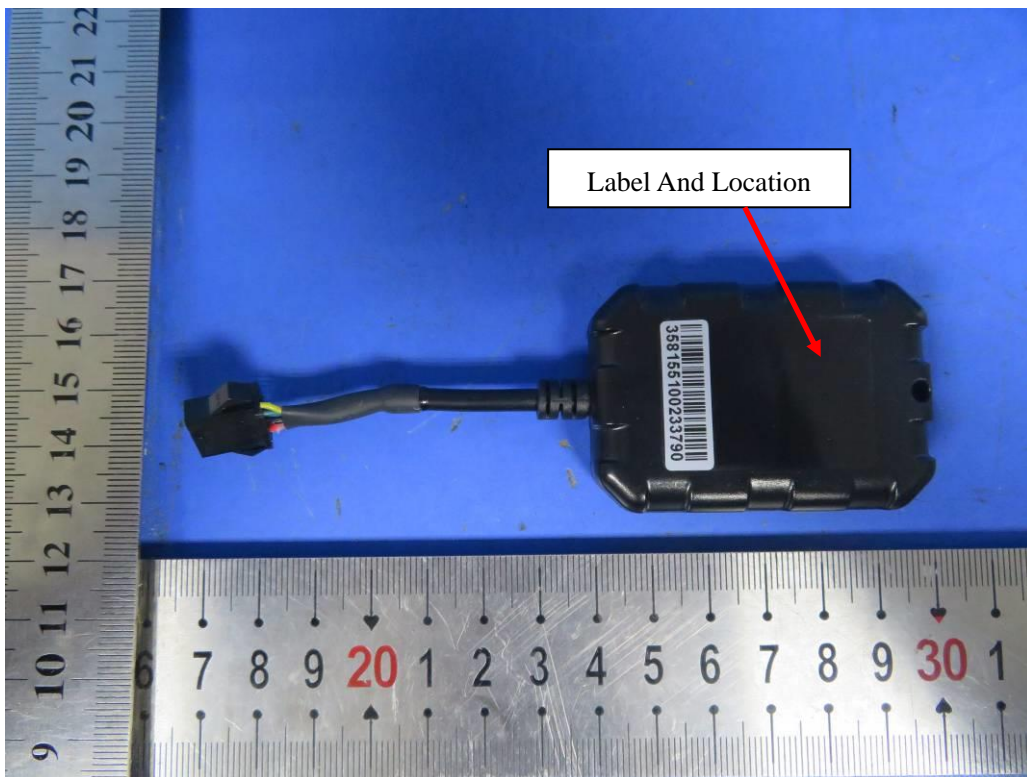

### LABEL AND LOCATION

Assist Monitoring System SekurIt

Model No.: SU505E

FCC ID: 2AO6CSU505E

Size: L2.5cm\*W1.0cm

Material: Tagboard

Glue: adhesive sticker

Font color: Black

Label color: White