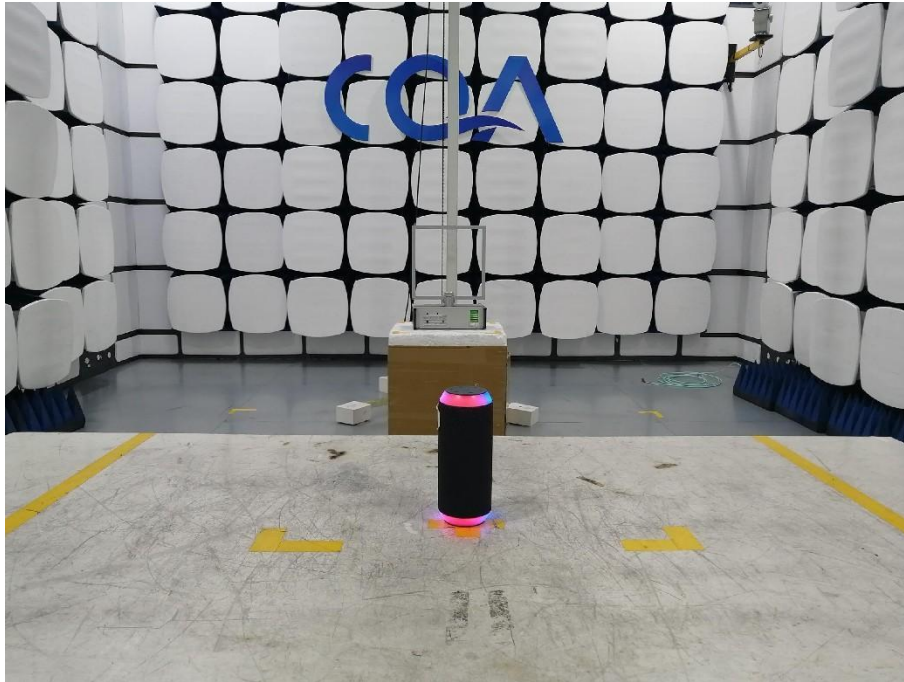

1 Photographs - EUT Test Setup

1.1 Radiated Emission

9KHz~30MHz:

30MHz~1GHz:

Above 1GHz:

1.2 Conducted Emission