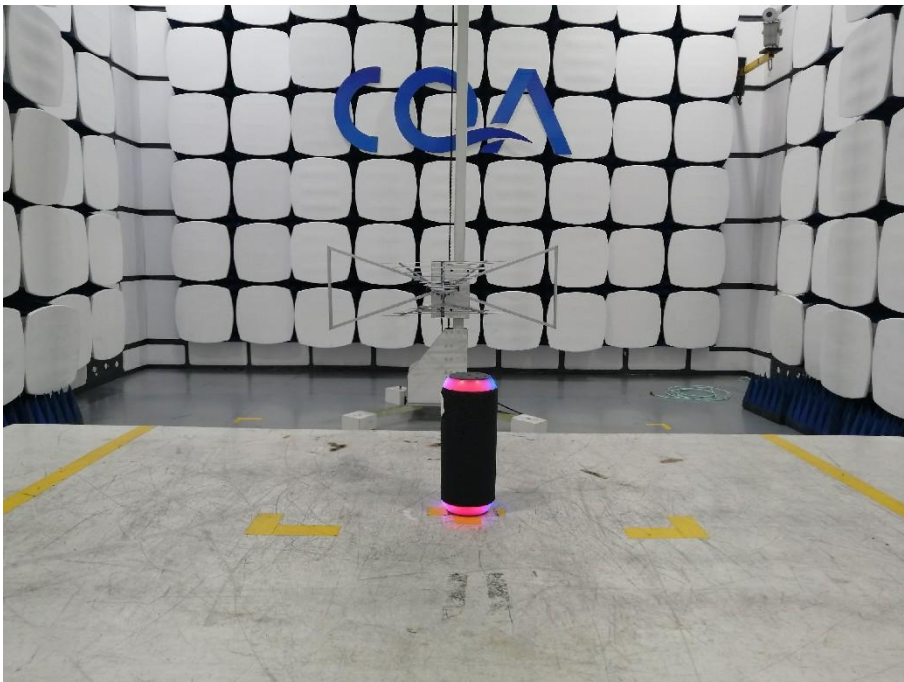

1 Photographs - EUT Test Setup

1.1 Radiated Emission

9KHz~30MHz:

30MHz~1GHz:

Above 1GHz:

1.2 Conducted Emission