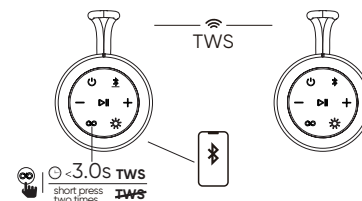

Answer/End/Reject a call

03

Short press "▶||" button to answer incoming calls.
Short press "▶||" to end the call.
Long press "▶||" button for 3s to reject a call.

Pairing two speakers together

04

Power on two speakers at the same time, and wait for prompt tone " Searching for connection " from both speakers. Then choose one of the speakers as primary, and long press "∞" button for 3s to enter TWS pairing mode. You will hear " left channel, right channel " and now the two speakers are paired. Use your mobile device to pair with the primary speaker by Bluetooth pairing method, you are now able to play audio in unison using your mobile device. In addition, press "∞" button two times will disconnect the TWS.

Clear pairing records and reset speaker

05

Press "⏻" "▶||" for 3s, all pairing records will be cleared and restore default volume.
Press "⏻" for 10s, The speaker can be reset.

Charging and connect outside audio