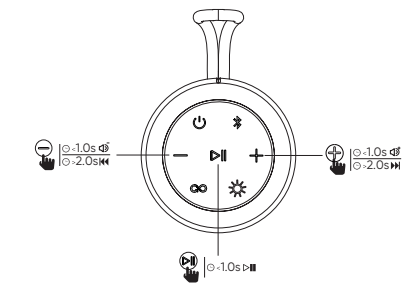

Play music

02

Short press "▶||" button to execute play and pause.
Short press volume "+" to increase volume.
Long press volume "+" to next song.
Short press volume "-" to reduce volume.
Long press volume "-" to previous song.