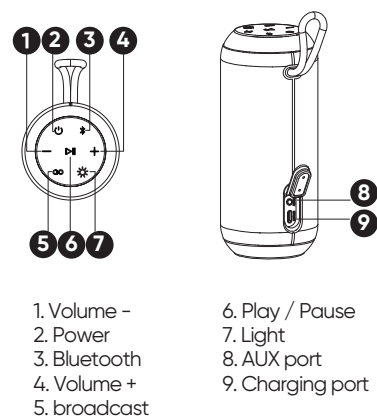

onn.TM

Medium Rugged Speaker
Quick Start Guide

What's in the Box?

Get to Know Small Rugged Speaker

Power on/off & Bluetooth Pairing

01

Press "⏻" button for 2s to turn on or turn off.

Short press "*" button to activate the bluetooth device. Use phone to search device's pairing name "onn. Rugged Speaker M", click pairing name for connection and pairing.