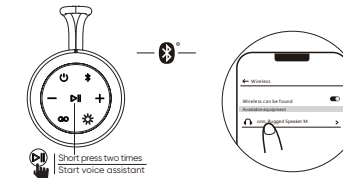

onn.TM

Medium Rugged Speaker
Quick Start Guide

What's in the Box?

Get to Know Small Rugged Speaker

Power on/off & Bluetooth Pairing

01

Press "⏻" button for 2s to turn on or turn off.

Short press "*" button to activate the bluetooth device. Use phone to search device's pairing name "onn. Rugged Speaker M", click pairing name for connection and pairing.

Play music

02

Short press "▶||" button to execute play and pause.
Short press volume "+" to increase volume.
Long press volume "+" to next song.
Short press volume "-" to reduce volume.
Long press volume "-" to previous song.

Answer/End/Reject a call

03

Short press "▶||" button to answer incoming calls.
Short press "▶||" to end the call.
Long press "▶||" button for 3s to reject a call.

Pairing two speakers together

04

Power on two speakers at the same time, and wait for prompt tone " Searching for connection " from both speakers. Then choose one of the speakers as primary, and long press "∞" button for 3s to enter TWS pairing mode. You will hear " left channel, right channel " and now the two speakers are paired. Use your mobile device to pair with the primary speaker by Bluetooth pairing method, you are now able to play audio in unison using your mobile device. In addition, press "∞" button two times will disconnect the TWS.