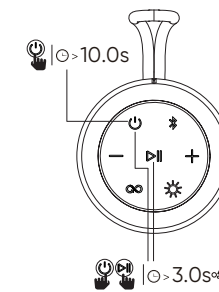

Clear pairing records and reset speaker

05

Press "⏻" "▶||" for 3s, all pairing records will be cleared and restore default volume.
Press "⏻" for 10s, The speaker can be reset.