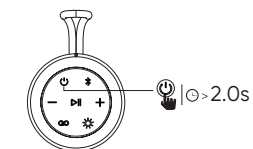

onn.TM

Medium Rugged Speaker
Quick Start Guide

What's in the Box?

Get to Know Small Rugged Speaker

Power on/off & Bluetooth Pairing

01

Press "⏻" button for 2s to turn on or turn off.

Short press "*" button to activate the bluetooth device. Use phone to search device's pairing name "onn. Rugged Speaker M", click pairing name for connection and pairing.

Play music

02

Short press "▶||" button to execute play and pause.
Short press volume "+" to increase volume.
Long press volume "+" to next song.
Short press volume "-" to reduce volume.
Long press volume "-" to previous song.