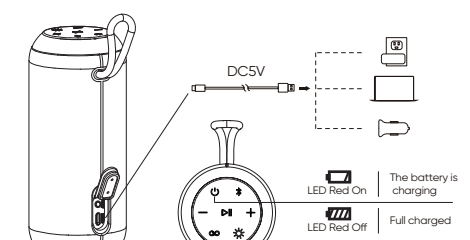

Charging and connect outside audio

06

To preserve battery lifespan, fully charge at least once every 45 days.
It takes about four hours to fully charge.

Need help?
We're here for you every day from 7 a.m. – 9 p.m. CST.
Give us a call at 1-888-516-2630

80

©2022 Walmart
onn. is a trademark of Walmart
All Rights Reserved.