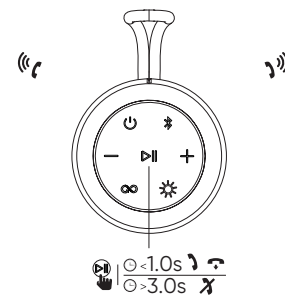

onn.TM

Medium Rugged Speaker
Quick Start Guide

What's in the Box?

Get to Know Small Rugged Speaker

Power on/off & Bluetooth Pairing

01

Press "⏻" button for 2s to turn on or turn off.

Short press "*" button to activate the bluetooth device. Use phone to search device's pairing name "onn. Rugged Speaker M", click pairing name for connection and pairing.

Play music

02

Short press "▶||" button to execute play and pause.
Short press volume "+" to increase volume.
Long press volume "+" to next song.
Short press volume "-" to reduce volume.
Long press volume "-" to previous song.

Answer/End/Reject a call

03

Short press "▶||" button to answer incoming calls.
Short press "▶||" to end the call.
Long press "▶||" button for 3s to reject a call.

Pairing two speakers together

04

Power on two speakers at the same time, and wait for prompt tone " Searching for connection " from both speakers. Then choose one of the speakers as primary, and long press "∞" button for 3s to enter TWS pairing mode. You will hear " left channel, right channel " and now the two speakers are paired. Use your mobile device to pair with the primary speaker by Bluetooth pairing method, you are now able to play audio in unison using your mobile device. In addition, press "∞" button two times will disconnect the TWS.