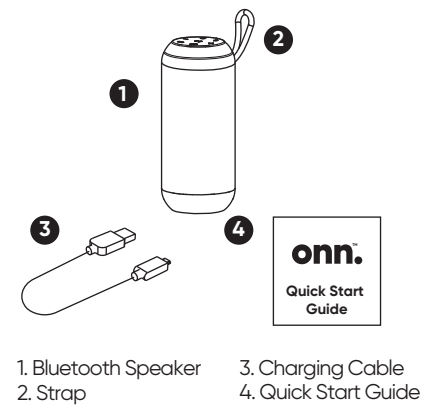

onn.TM

Medium Rugged Speaker
Quick Start Guide

What's in the Box?

Get to Know Small Rugged Speaker

Power on/off & Bluetooth Pairing

01

Press "⏻" button for 2s to turn on or turn off.

Short press "*" button to activate the bluetooth device. Use phone to search device's pairing name "onn. Rugged Speaker M", click pairing name for connection and pairing.