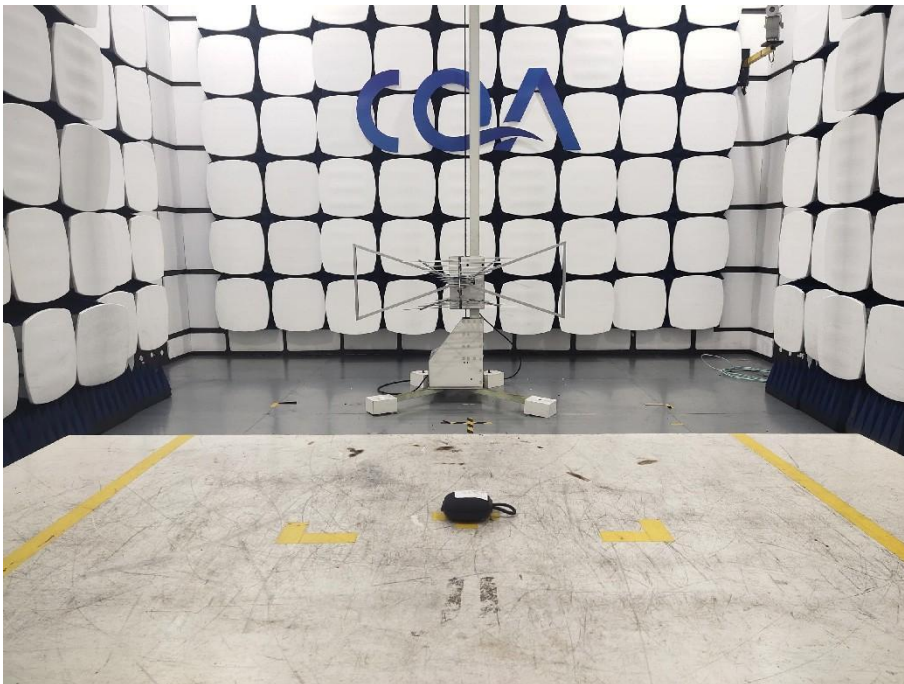

# 1 Photographs - EUT Test Setup

## 1.1 Radiated Emission

9KHz~30MHz:

30MHz~1GHz:

Above 1GHz:

## 1.2 Conducted Emission