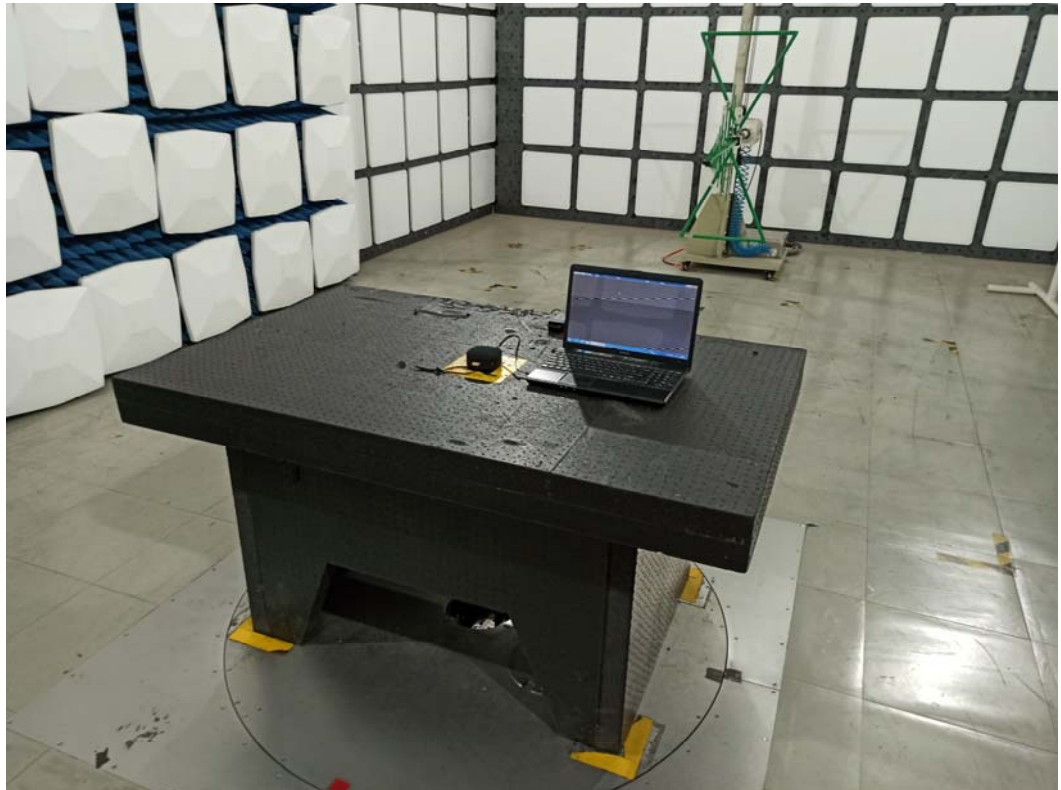

TEST SETUP PHOTOGRAPHS OF EUT

AC POWER LINE CONDUCTED EMISSION TEST

Front View

Side View

RADIATED EMISSION TEST

Below 1GHz

Above 1GHz