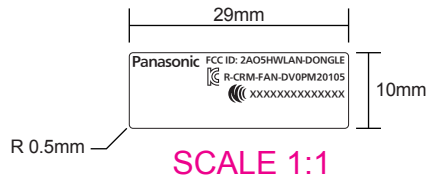

SCALE 2:1

SCALE 1:1

FCC ID will be put here.

**Panasonic**

FCC ID: 2A05H VLA N-DONGLE

R-GR M-FAN-DV0 PM20105

XXXXXXXXXXXXXXXX