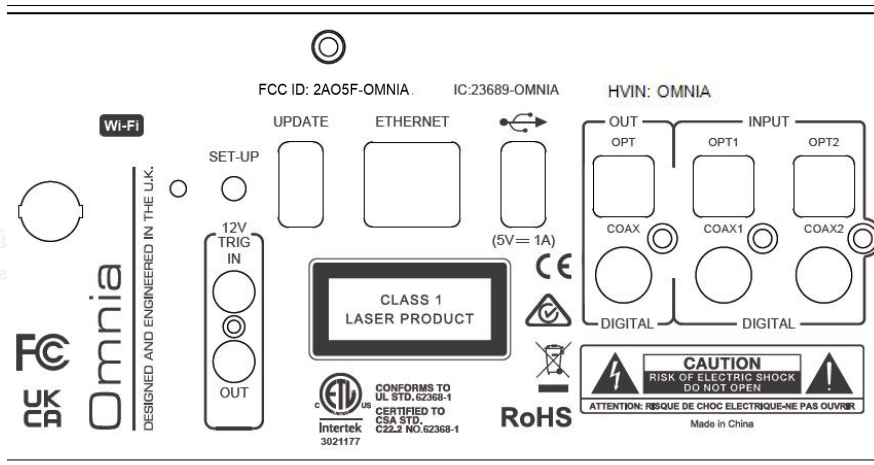

LABEL AND LOCATION

(Size: L 8.0cm x W 3.0cm)