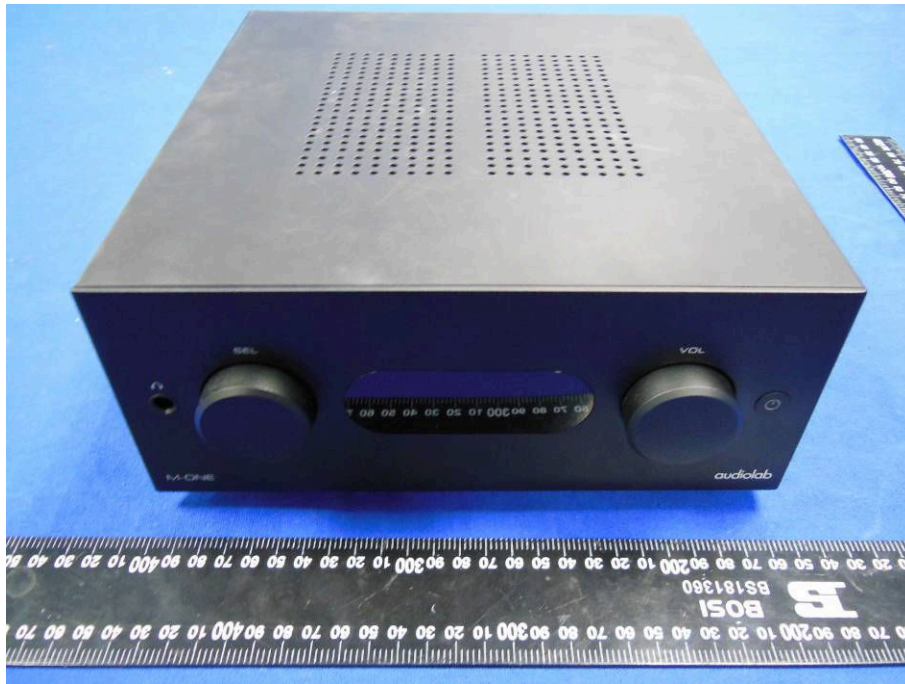

FCC ID: 2A05F-M-ONE  
External Photographs: M-ONE

EUT - Whole View

EUT – Antenna location View

Antenna Location

**EUT –Front View:**

**EUT – Back View:**

**EUT –Front View:**

**EUT –Behind View:**