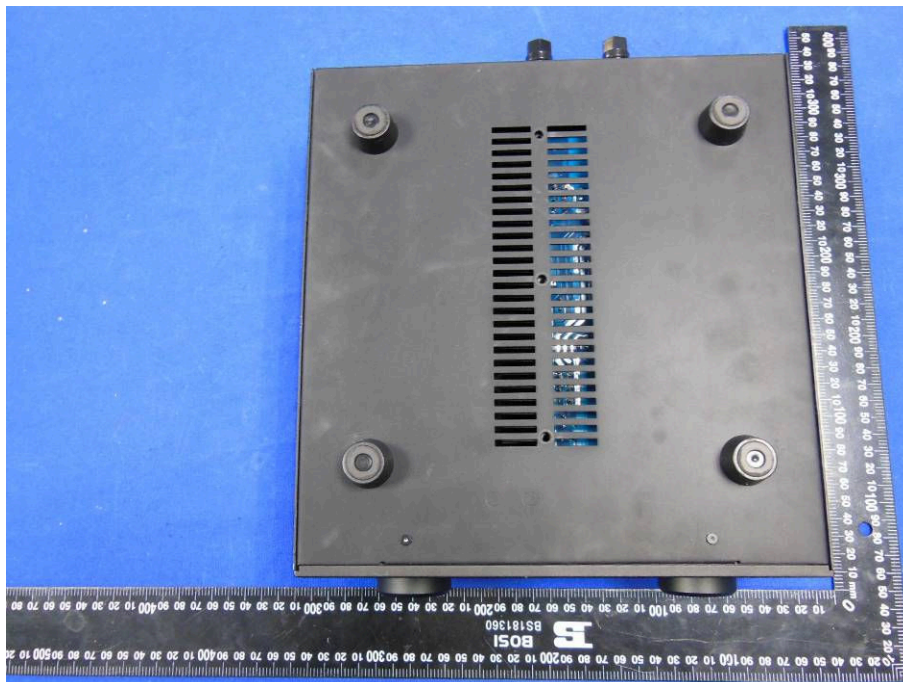

FCC ID: 2A05F-M-ONE  
External Photographs: M-ONE

EUT - Whole View

EUT – Antenna location View

Antenna Location

**EUT –Front View:**

**EUT – Back View:**

**EUT –Front View:**

**EUT –Behind View:**

**EUT –Left View:**

**EUT –Right View:**