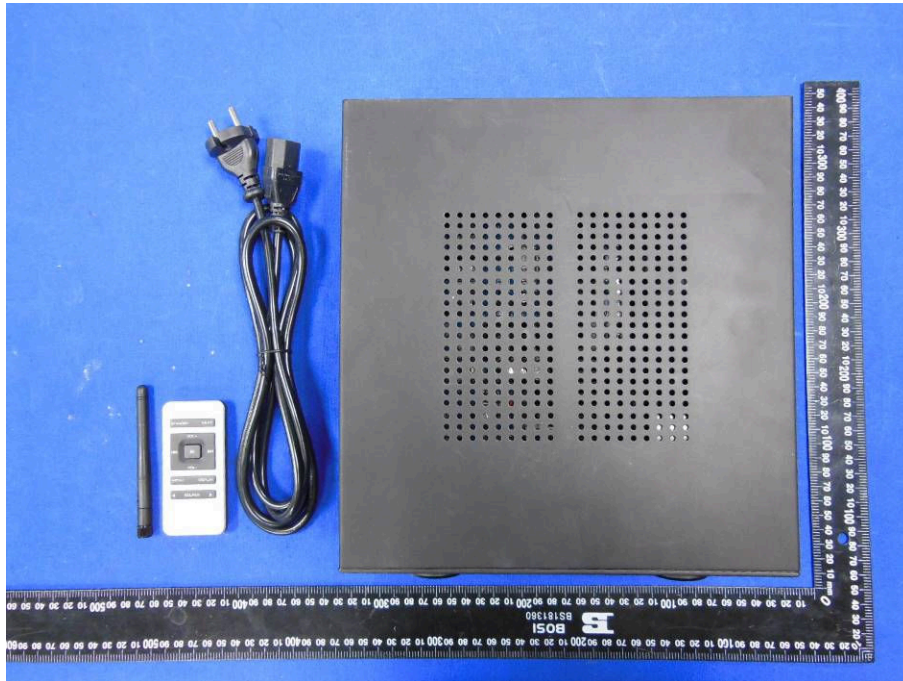

FCC ID: 2A05F-M-ONE  
External Photographs: M-ONE

EUT - Whole View

EUT – Antenna location View

Antenna Location

**EUT –Front View:**

**EUT – Back View:**

**EUT –Front View:**

**EUT –Behind View:**

**EUT –Left View:**

**EUT –Right View:**