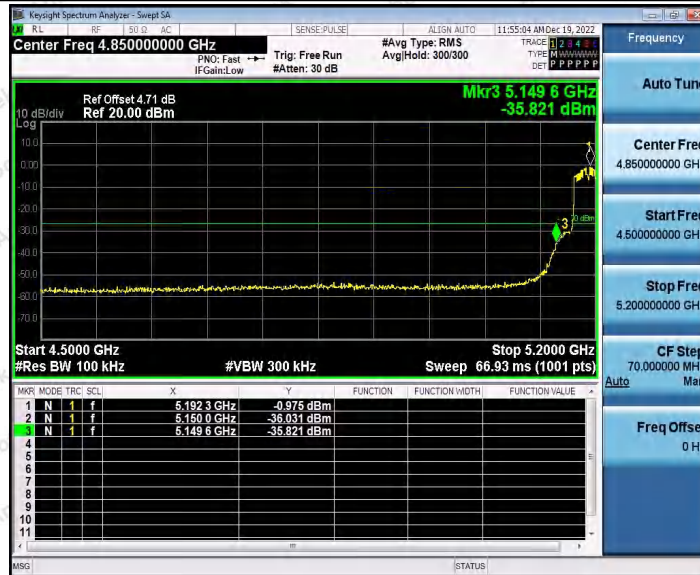

11N40SISO_Ant1_Low_5190

11N40SISO_Ant2_Low_5190

Shenzhen Anbotek Compliance Laboratory Limited

Address: 1/F., Building D, Sogood Science and Technology Park, Sanwei Community, Hangcheng Street, Bao'an District, Shenzhen, Guangdong, China.
Tel: (86) 0755-26066440 Fax: (86) 0755-26014772 Email: service@anbotek.com

Hotline 400-003-0500
www.anbotek.com.cn