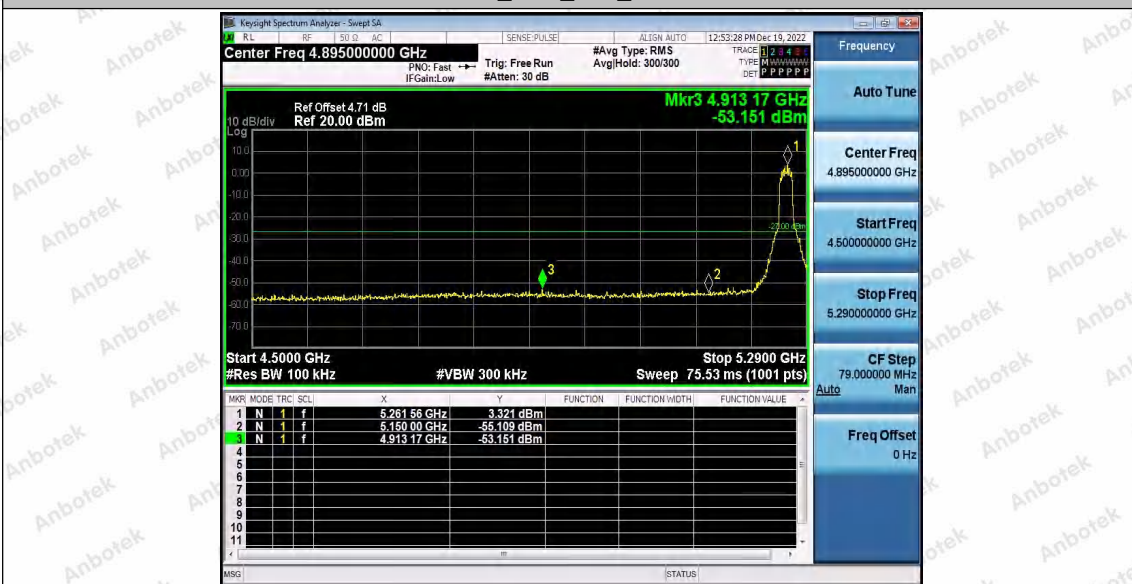

Hotline: 400-003-0500
 www.anbotek.com.cn

11A_Ant2_High_5240

11A_Ant1_Low_5260

Shenzhen Anbotek Compliance Laboratory Limited

Address: 1/F., Building D, Sogood Science and Technology Park, Sanwei Community, Hangcheng Street, Bao'an District, Shenzhen, Guangdong, China.
Tel: (86) 0755-26066440 Fax: (86) 0755-26014772 Email: service@anbotek.com