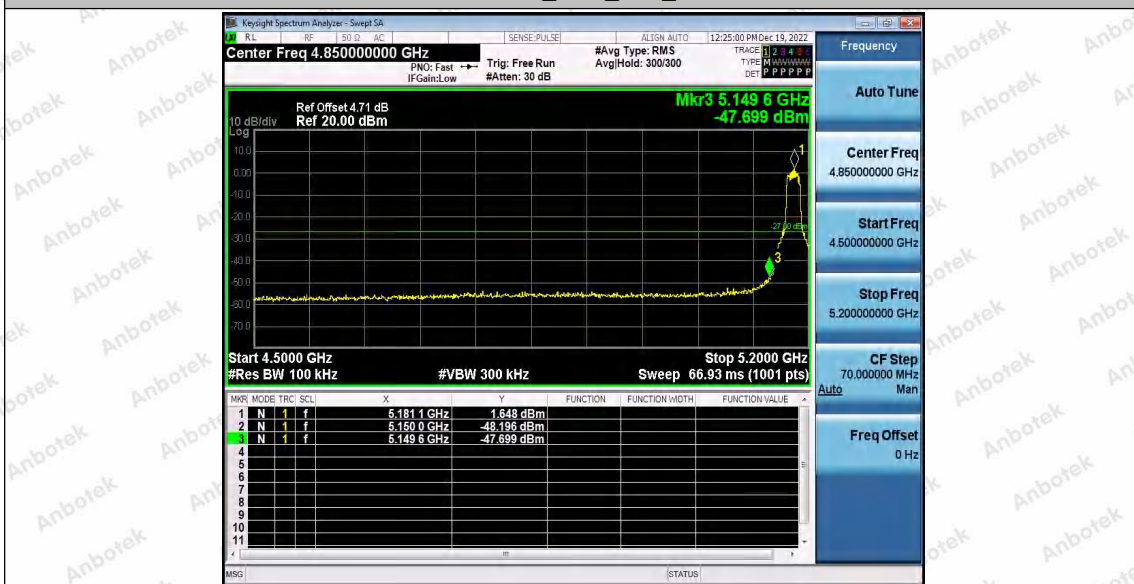

Hotline 400-003-0500
www.anbotek.com.cn

11N20SISO_Ant1_Low_5180

11N20SISO_Ant2_Low_5180

Shenzhen Anbotek Compliance Laboratory Limited

Address: 1/F., Building D, Sogood Science and Technology Park, Sanwei Community, Hangcheng Street, Bao'an District, Shenzhen, Guangdong, China.
 Tel: (86) 0755-26066440 Fax: (86) 0755-26014772 Email: service@anbotek.com