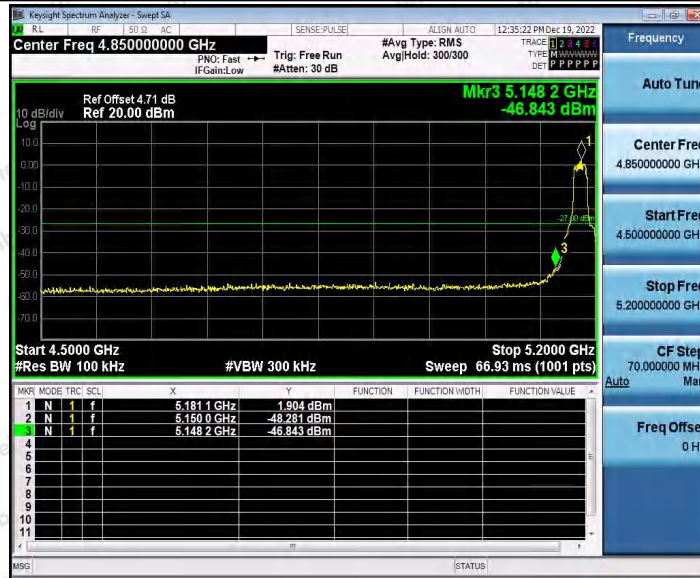

11AC20SISO_Ant2_Low_5180