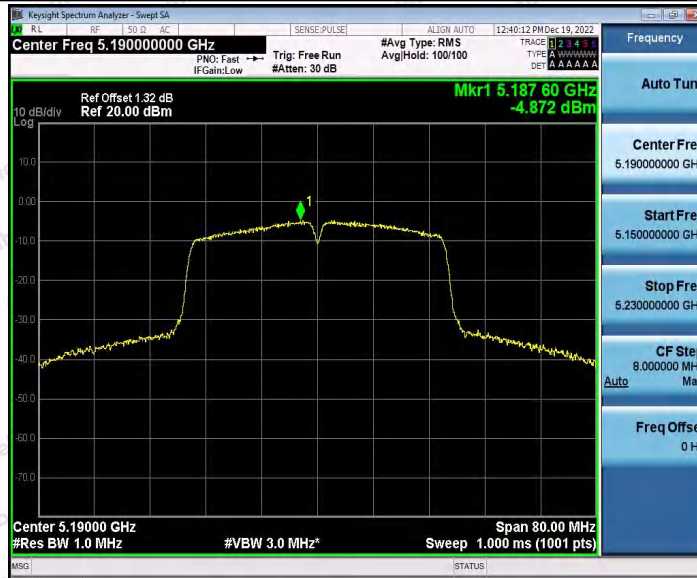

11AC40SISO_Ant2_5190