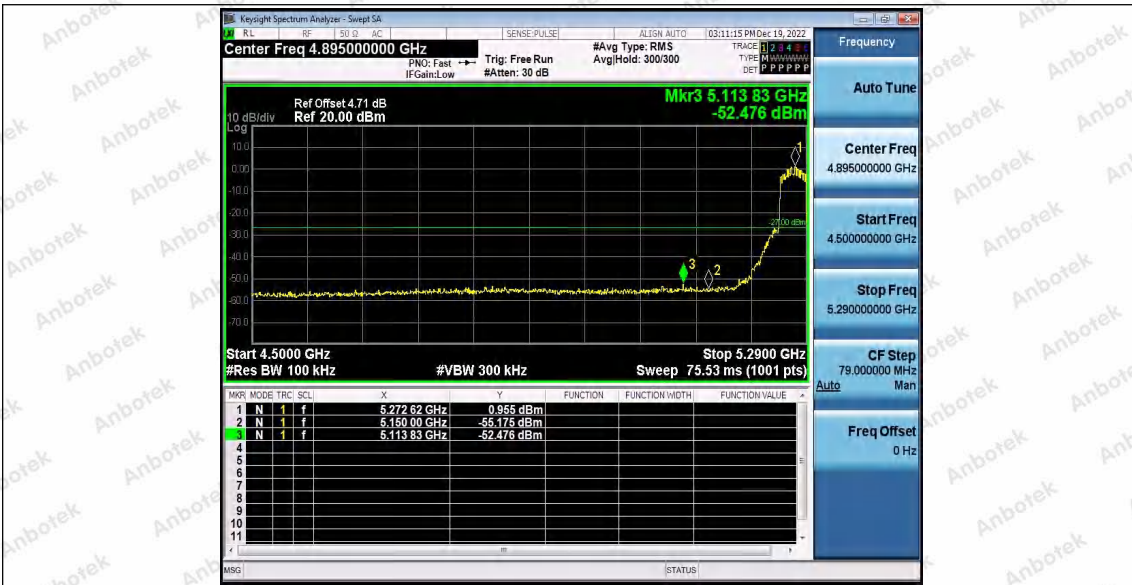

Shenzhen Anbotek Compliance Laboratory Limited

Address: 1/F., Building D, Sogood Science and Technology Park, Sanwei Community, Hangcheng Street, Bao'an District, Shenzhen, Guangdong, China.
Tel: (86) 0755-26066440 Fax: (86) 0755-26014772 Email: service@anbotek.com

Hotline 400-003-0500
www.anbotek.com.cn