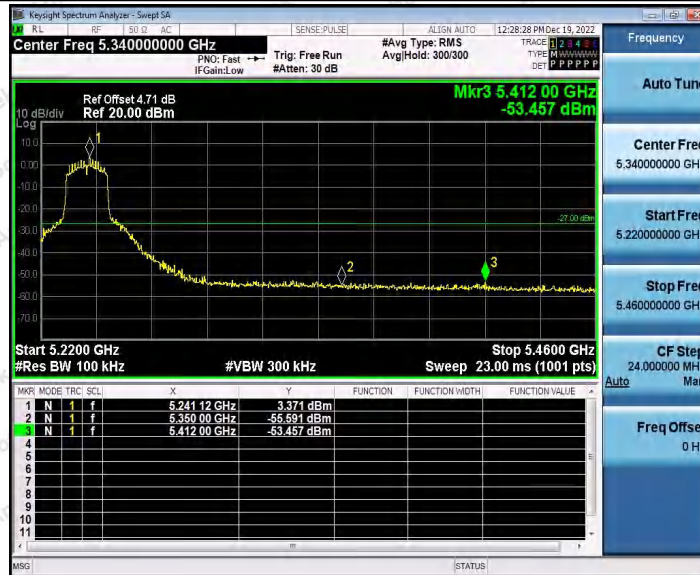

11N20SISO_Ant2_High_5240

11N20SISO_Ant1_Low_5260

Shenzhen Anbotek Compliance Laboratory Limited

Address: 1/F., Building D, Sogood Science and Technology Park, Sanwei Community, Hangcheng Street, Bao'an District, Shenzhen, Guangdong, China.
Tel: (86) 0755-26066440 Fax: (86) 0755-26014772 Email: service@anbotek.com

Hotline
400-003-0500
www.anbotek.com.cn