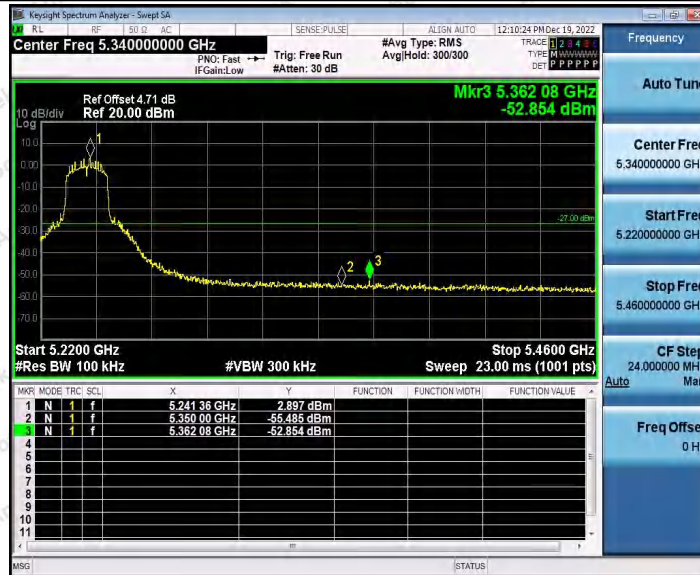

11AC20SISO_Ant1_High_5240

11AC20SISO_Ant2_High_5240

Shenzhen Anbotek Compliance Laboratory Limited

Address: 1/F., Building D, Sogood Science and Technology Park, Sanwei Community, Hangcheng Street, Bao'an District, Shenzhen, Guangdong, China.
Tel: (86) 0755-26066440 Fax: (86) 0755-26014772 Email: service@anbotek.com

Hotline
400-003-0500
www.anbotek.com.cn