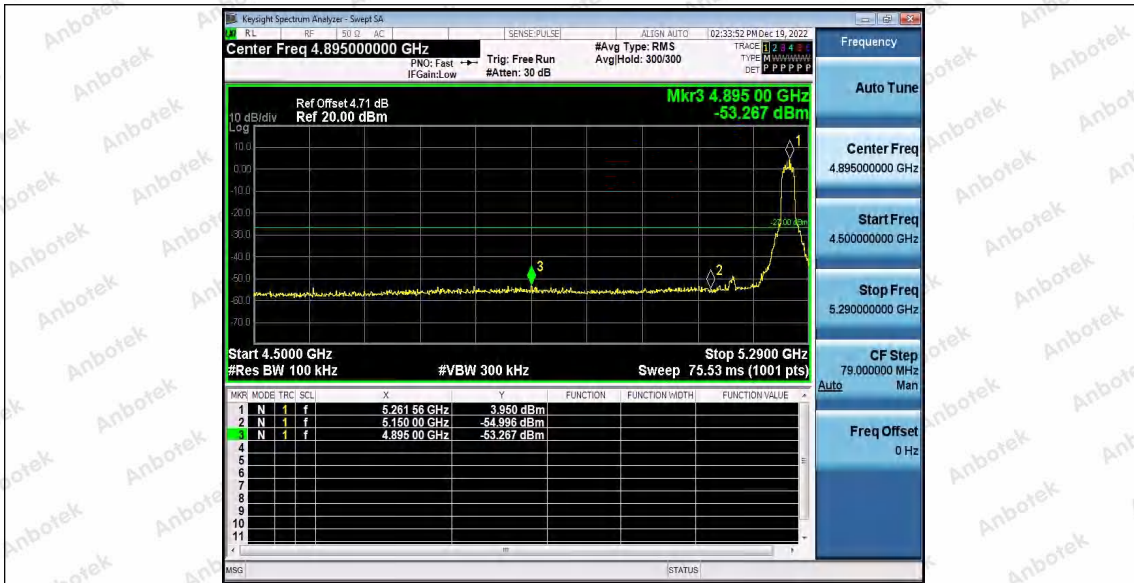

Shenzhen Anbotek Compliance Laboratory Limited

Address: 1/F., Building D, Sogood Science and Technology Park, Sanwei Community, Hangcheng Street, Bao'an District, Shenzhen, Guangdong, China.
Tel: (86) 0755-26066440 Fax: (86) 0755-26014772 Email: service@anbotek.com

Hotline 400-003-0500
www.anbotek.com.cn