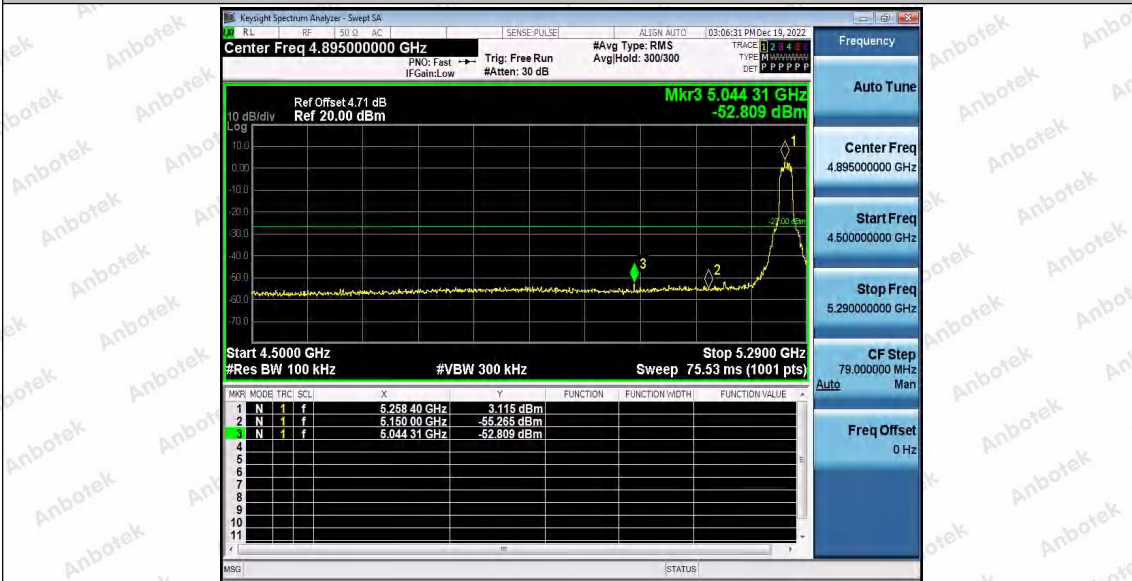

Hotline
400-003-0500
www.anbotek.com.cn

11AC20SISO_Ant1_Low_5260

11AC20SISO_Ant2_Low_5260

Shenzhen Anbotek Compliance Laboratory Limited

Address: 1/F., Building D, Sogood Science and Technology Park, Sanwei Community, Hangcheng Street, Bao'an District, Shenzhen, Guangdong, China.
 Tel: (86) 0755-26066440 Fax: (86) 0755-26014772 Email: service@anbotek.com