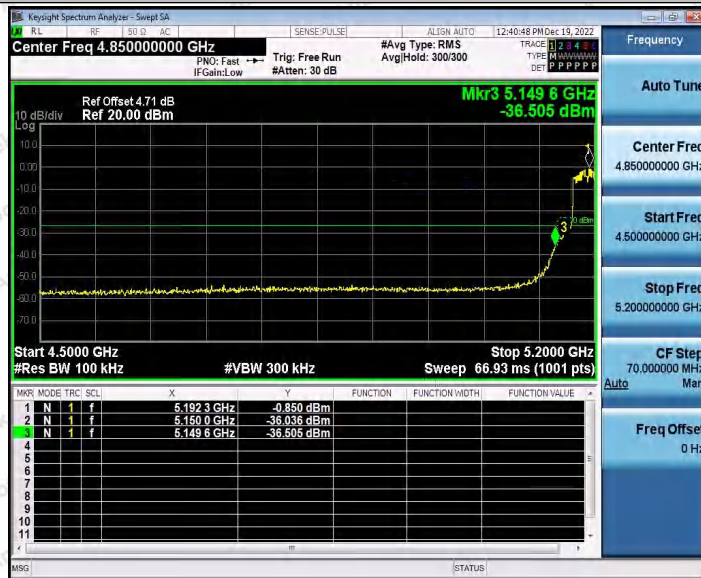

11AC40SISO_Ant2_Low_5190