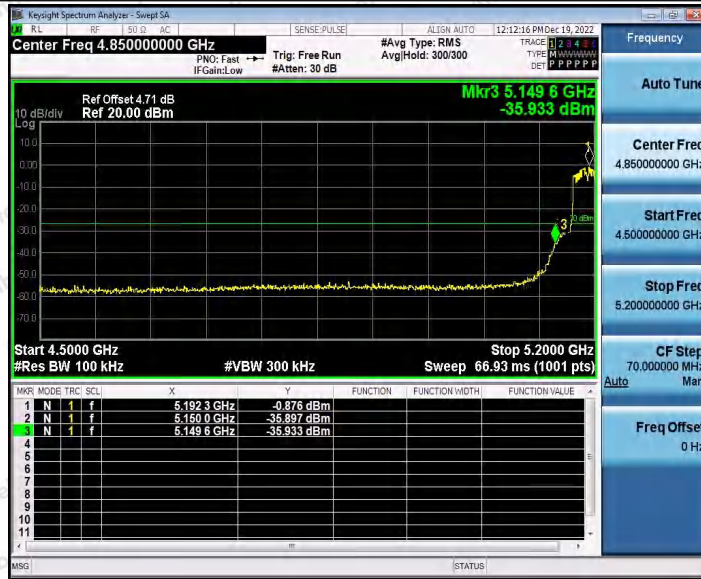

Shenzhen Anbotek Compliance Laboratory Limited

Address: 1/F., Building D, Sogood Science and Technology Park, Sanwei Community, Hangcheng Street, Bao'an District, Shenzhen, Guangdong, China.
Tel: (86) 0755-26066440 Fax: (86) 0755-26014772 Email: service@anbotek.com

Hotline
400-003-0500
www.anbotek.com.cn