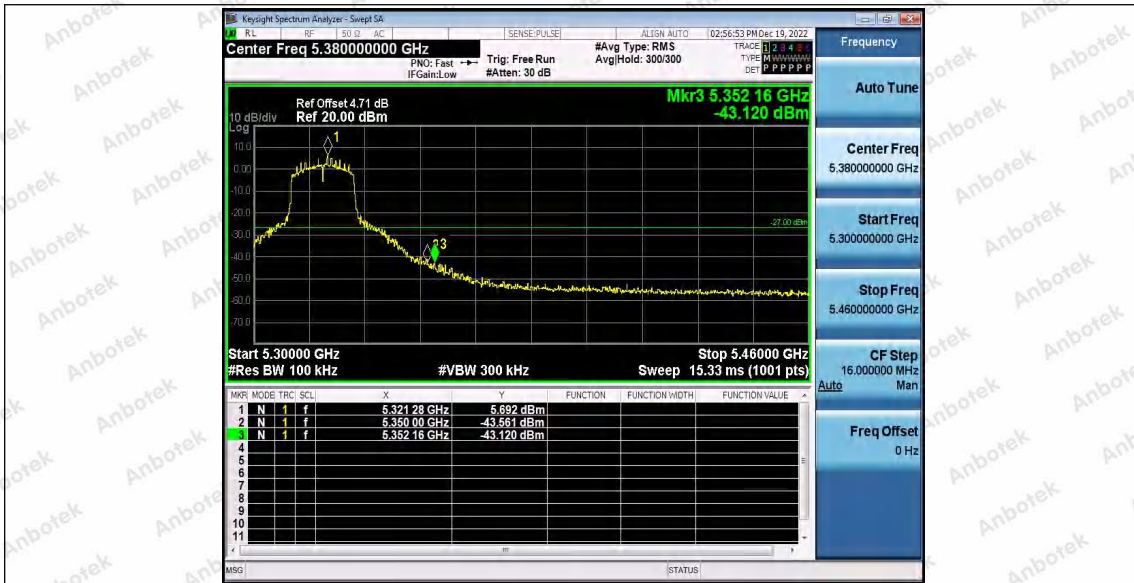

Shenzhen Anbotek Compliance Laboratory Limited

Address: 1/F., Building D, Sogood Science and Technology Park, Sanwei Community, Hangcheng Street, Bao'an District, Shenzhen, Guangdong, China.
Tel: (86) 0755-26066440 Fax: (86) 0755-26014772 Email: service@anbotek.com

Hotline 400-003-0500
www.anbotek.com.cn