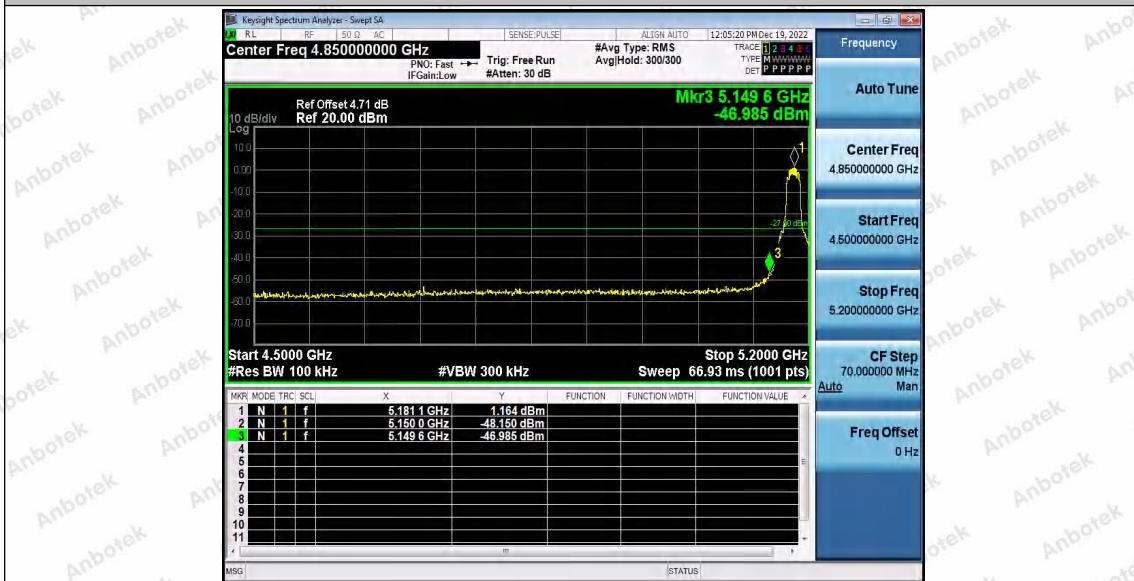

Hotline 400-003-0500
www.anbotek.com.cn

11N40SISO_Ant2_High_5310

11A20SISO_Ant2_High_5310

Shenzhen Anbotek Compliance Laboratory Limited

Address: 1/F., Building D, Sogood Science and Technology Park, Sanwei Community, Hangcheng Street, Bao'an District, Shenzhen, Guangdong, China.
 Tel: (86) 0755-26066440 Fax: (86) 0755-26014772 Email: service@anbotek.com