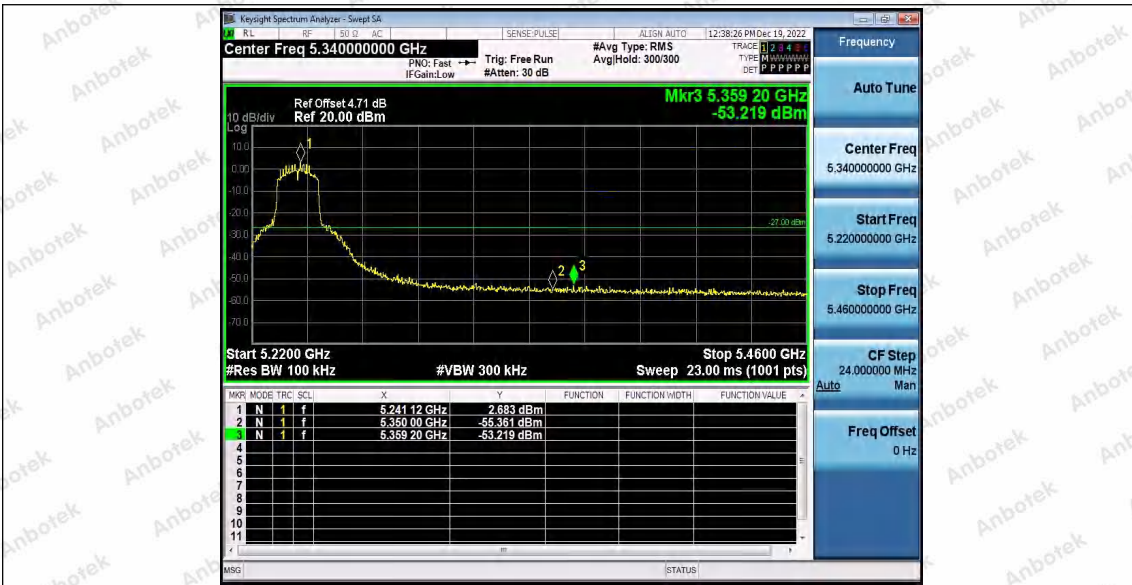

Shenzhen Anbotek Compliance Laboratory Limited

Address: 1/F., Building D, Sogood Science and Technology Park, Sanwei Community, Hangcheng Street, Bao'an District, Shenzhen, Guangdong, China.
Tel: (86) 0755-26066440 Fax: (86) 0755-26014772 Email: service@anbotek.com

Hotline 400-003-0500
www.anbotek.com.cn