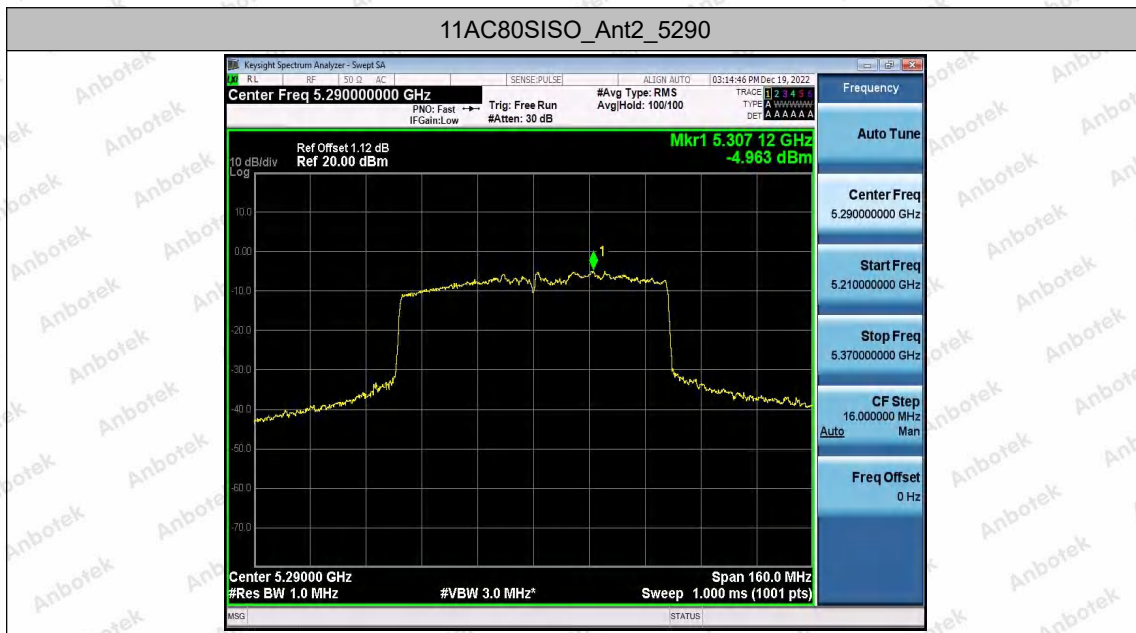

Hotline: 400-003-0500
 www.anbotek.com.cn

Appendix E: Band edge measurements

Test Result B1/2

Test Mode	Antenna	Ch Name	Frequency[MHz]	Result[dBm]	Limit[dBm]	Verdict
11A	Ant1	Low	5180	-43.41	≤-27	PASS
	Ant2	Low	5180	-48.35	≤-27	PASS
	Ant1	High	5240	-53.78	≤-27	PASS
	Ant2	High	5240	-53.37	≤-27	PASS
	Ant1	Low	5260	-53.15	≤-27	PASS
	Ant2	Low	5260	-53.17	≤-27	PASS
	Ant1	High	5320	-41.16	≤-27	PASS
	Ant2	High	5320	-43.12	≤-27	PASS
11N20SISO	Ant1	Low	5180	-47.31	≤-27	PASS
	Ant2	Low	5180	-47.70	≤-27	PASS
	Ant1	High	5240	-53.26	≤-27	PASS
	Ant2	High	5240	-53.46	≤-27	PASS
	Ant1	Low	5260	-53.27	≤-27	PASS
	Ant2	Low	5260	-54.00	≤-27	PASS
	Ant1	High	5320	-38.89	≤-27	PASS
	Ant2	High	5320	-42.44	≤-27	PASS
11N40SISO	Ant1	Low	5190	-35.82	≤-27	PASS
	Ant2	Low	5190	-35.33	≤-27	PASS
	Ant1	High	5230	-53.10	≤-27	PASS
	Ant2	High	5230	-53.28	≤-27	PASS