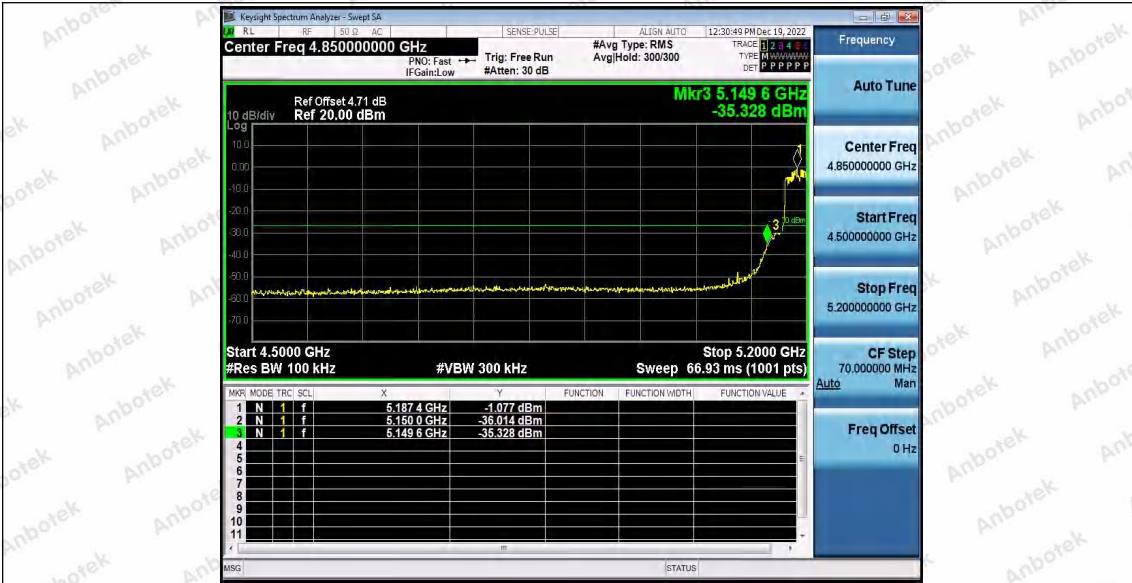

Shenzhen Anbotek Compliance Laboratory Limited

Address: 1/F., Building D, Sogood Science and Technology Park, Sanwei Community, Hangcheng Street, Bao'an District, Shenzhen, Guangdong, China.
Tel: (86) 0755-26066440 Fax: (86) 0755-26014772 Email: service@anbotek.com

Hotline: 400-003-0500
www.anbotek.com.cn