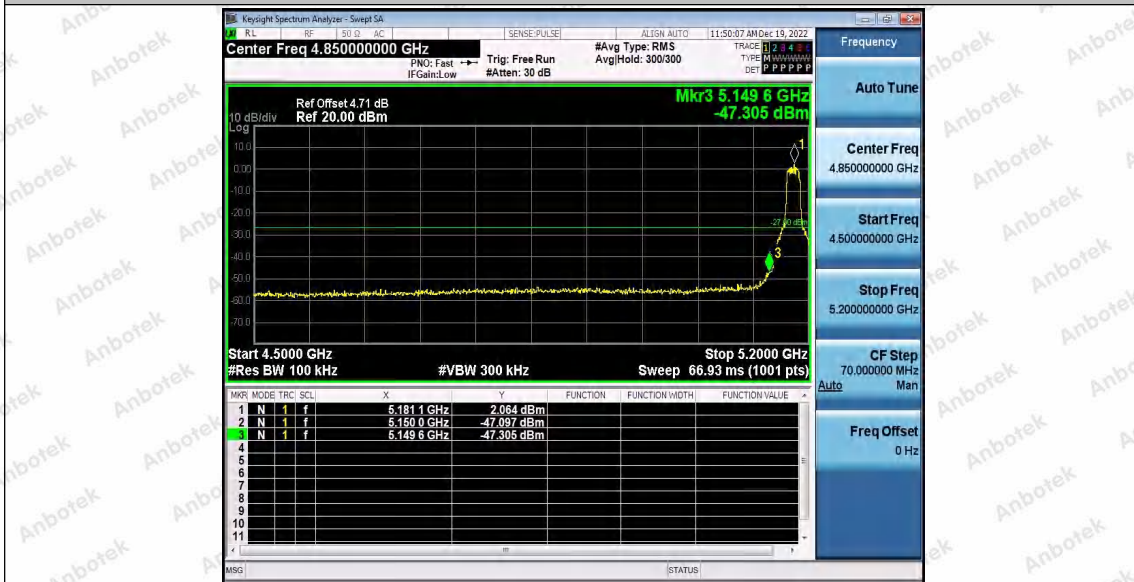

11N20SISO_Ant1_Low_5180