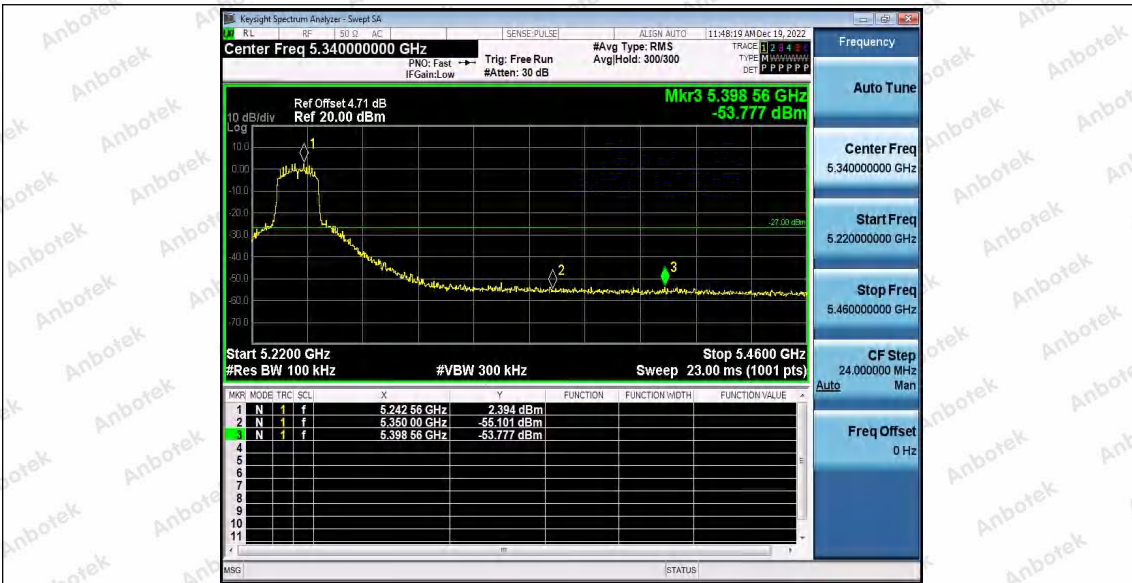

Shenzhen Anbotek Compliance Laboratory Limited

Address: 1/F., Building D, Sogood Science and Technology Park, Sanwei Community, Hangcheng Street, Bao'an District, Shenzhen, Guangdong, China.
Tel: (86) 0755-26066440 Fax: (86) 0755-26014772 Email: service@anbotek.com

Hotline 400-003-0500
www.anbotek.com.cn