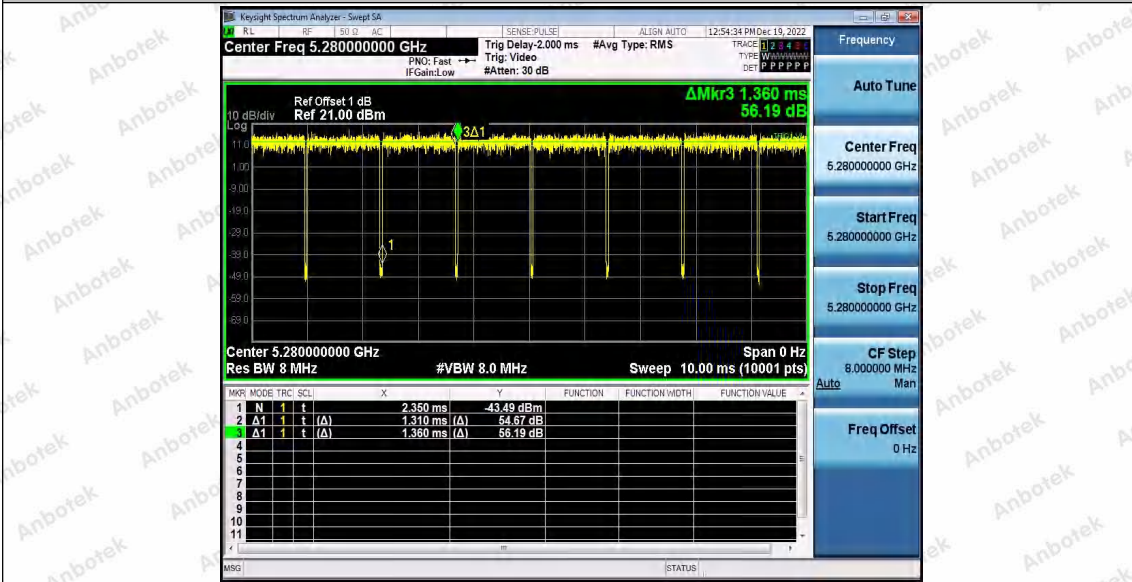

Hotline  
 400-003-0500  
 www.anbotek.com.cn

11A\_Ant1\_5280

11A\_Ant2\_5280