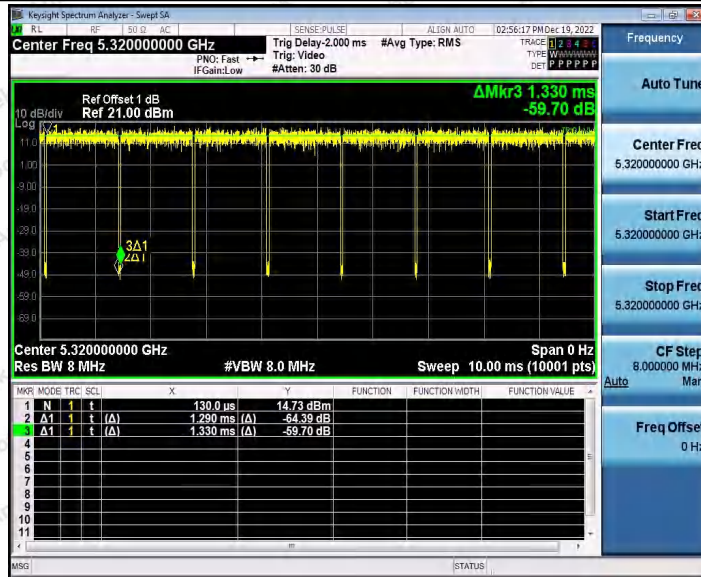

11A_Ant2_5320

11N20SISO_Ant1_5180

Shenzhen Anbotek Compliance Laboratory Limited

Address: 1/F., Building D, Sogood Science and Technology Park, Sanwei Community, Hangcheng Street, Bao'an District, Shenzhen, Guangdong, China.
Tel: (86) 0755-26066440 Fax: (86) 0755-26014772 Email: service@anbotek.com

Hotline 400-003-0500
www.anbotek.com.cn