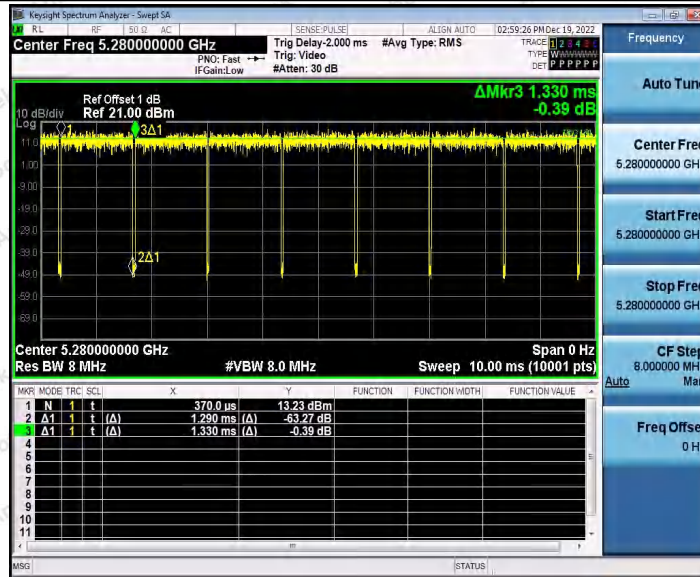

11N20SISO_Ant2_5280

11N20SISO_Ant1_5320

Shenzhen Anbotek Compliance Laboratory Limited

Address: 1/F., Building D, Sogood Science and Technology Park, Sanwei Community, Hangcheng Street, Bao'an District, Shenzhen, Guangdong, China.
Tel: (86) 0755-26066440 Fax: (86) 0755-26014772 Email: service@anbotek.com

Hotline 400-003-0500
www.anbotek.com.cn