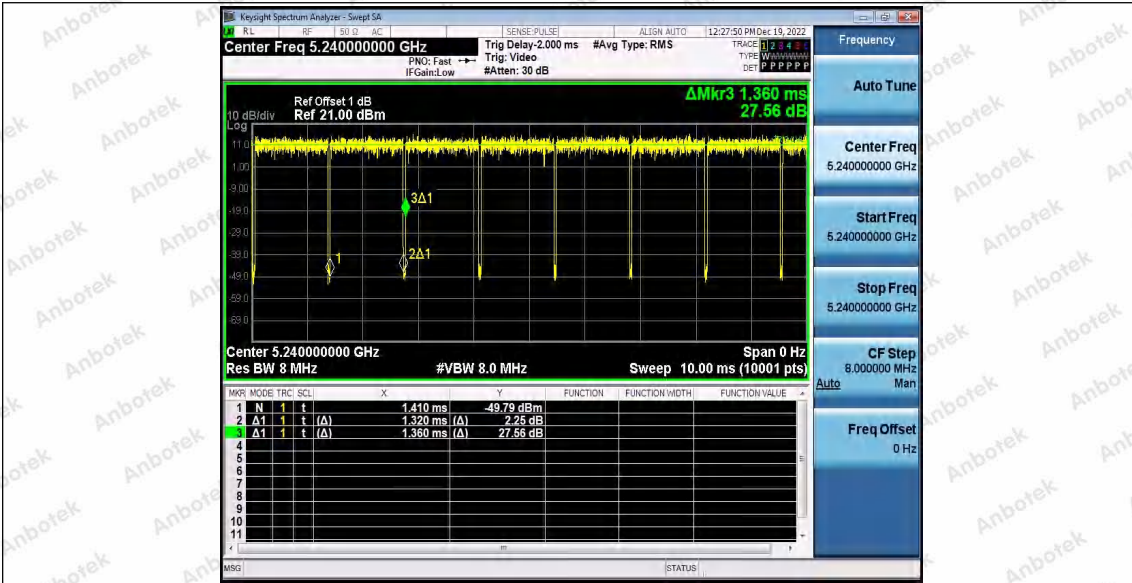

Shenzhen Anbotek Compliance Laboratory Limited

Address: 1/F., Building D, Sogood Science and Technology Park, Sanwei Community, Hangcheng Street, Bao'an District, Shenzhen, Guangdong, China.
Tel: (86) 0755-26066440 Fax: (86) 0755-26014772 Email: service@anbotek.com

Hotline 400-003-0500
www.anbotek.com.cn