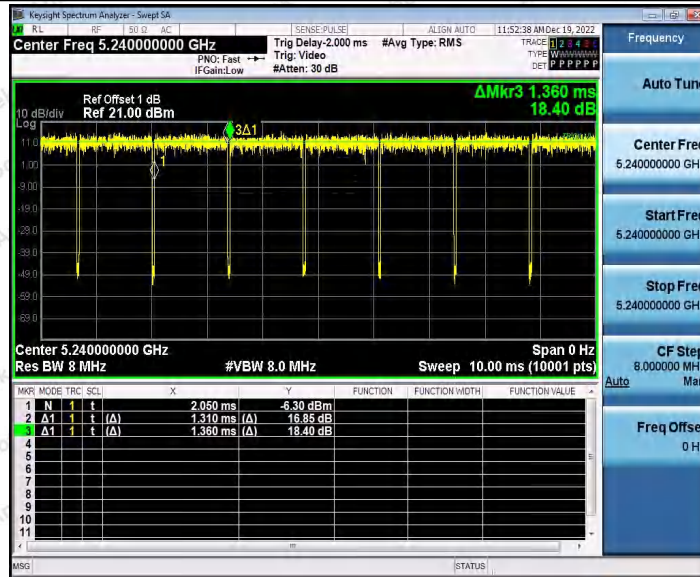

Hotline 400-003-0500  
www.anbotek.com.cn

11N20SISO\_Ant2\_5200

11N20SISO\_Ant1\_5240

11N20SISO\_Ant2\_5240