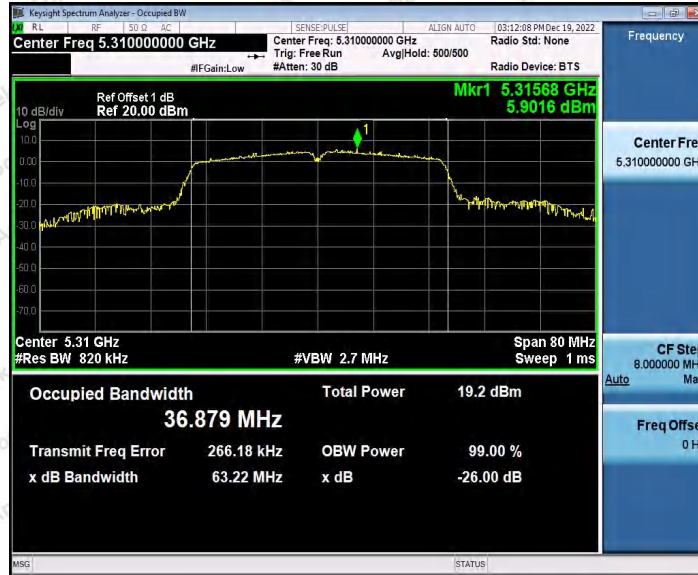

11AC40SISO_Ant2_5310

11AC80SISO_Ant1_5210

Shenzhen Anbotek Compliance Laboratory Limited

Address: 1/F., Building D, Sogood Science and Technology Park, Sanwei Community, Hangcheng Street, Bao'an District, Shenzhen, Guangdong, China.
Tel: (86) 0755-26066440 Fax: (86) 0755-26014772 Email: service@anbotek.com

Hotline 400-003-0500
www.anbotek.com.cn