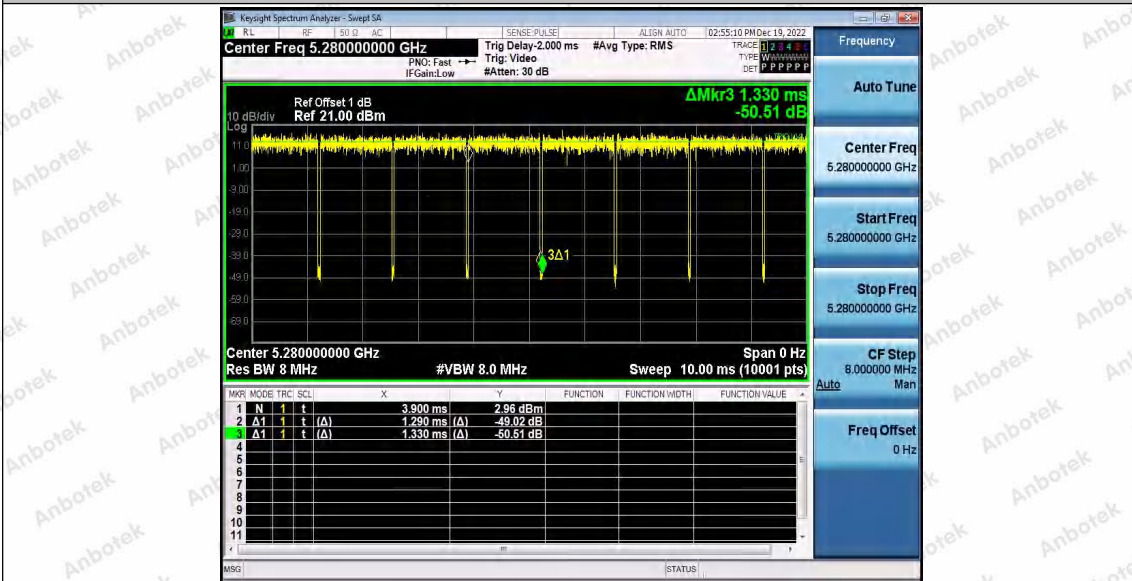

Hotline  
 400-003-0500  
 www.anbotek.com.cn

11A\_Ant1\_5280

11A\_Ant2\_5280