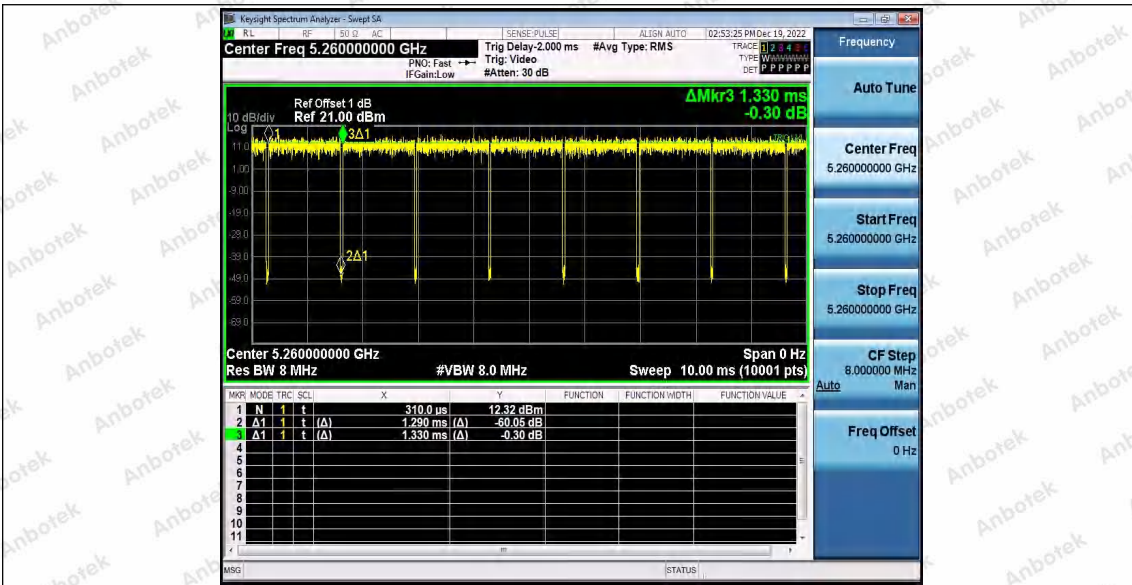

Shenzhen Anbotek Compliance Laboratory Limited

Address: 1/F., Building D, Sogood Science and Technology Park, Sanwei Community, Hangcheng Street, Bao'an District, Shenzhen, Guangdong, China.
Tel: (86) 0755-26066440 Fax: (86) 0755-26014772 Email: service@anbotek.com

Hotline 400-003-0500
www.anbotek.com.cn