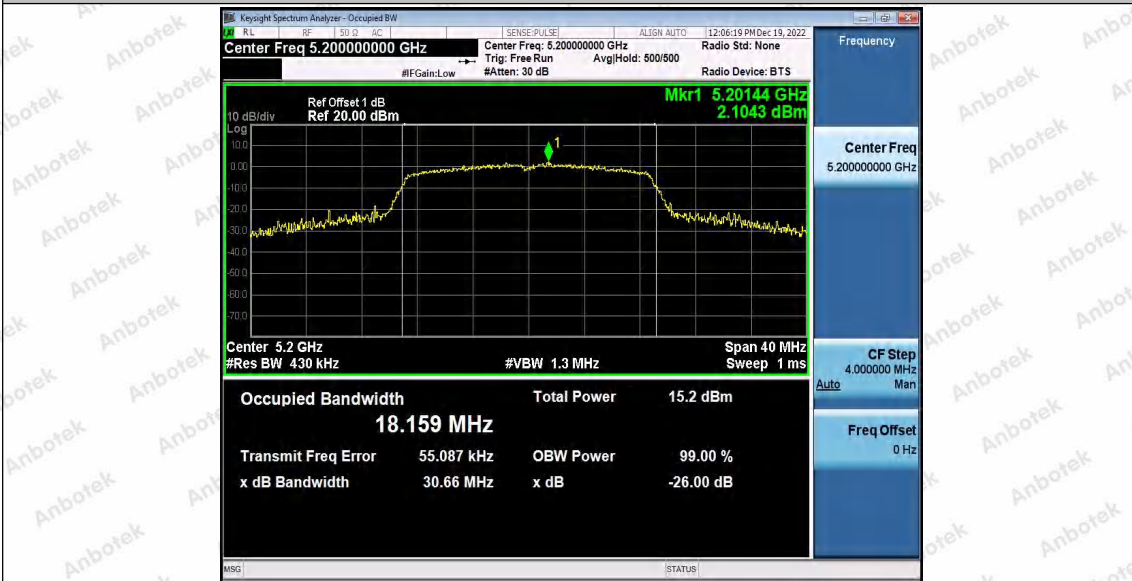

Hotline  
 400-003-0500  
 www.anbotek.com.cn

11AC20SISO\_Ant2\_5180

11AC20SISO\_Ant1\_5200