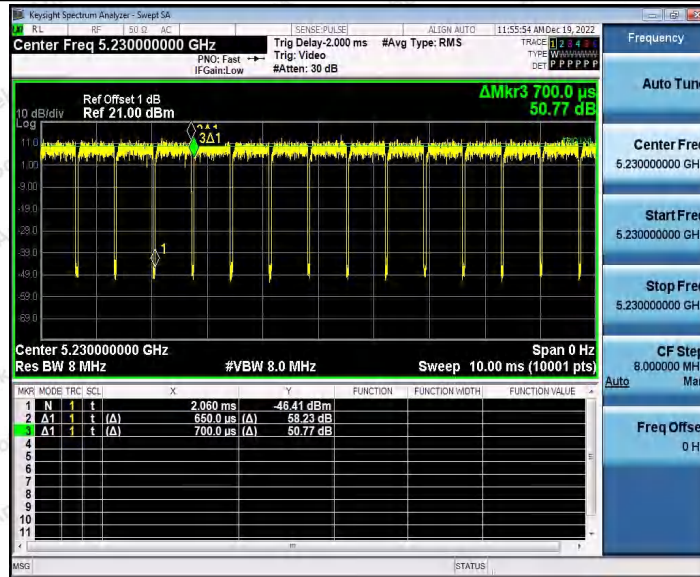

11N40SISO_Ant1_5230

11N40SISO_Ant2_5230

Shenzhen Anbotek Compliance Laboratory Limited

Address: 1/F., Building D, Sogood Science and Technology Park, Sanwei Community, Hangcheng Street, Bao'an District, Shenzhen, Guangdong, China.
Tel: (86) 0755-26066440 Fax: (86) 0755-26014772 Email: service@anbotek.com

Hotline 400-003-0500
www.anbotek.com.cn