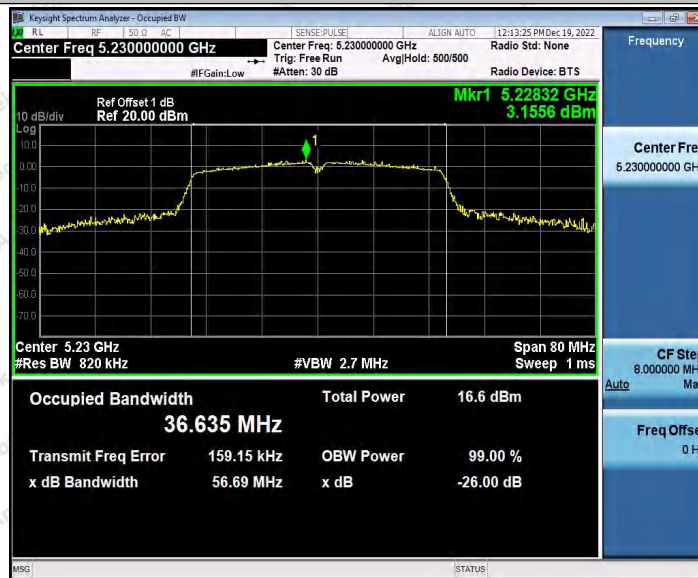

11AC40SISO_Ant1_5230

11AC40SISO_Ant2_5230

Shenzhen Anbotek Compliance Laboratory Limited

Address: 1/F., Building D, Sogood Science and Technology Park, Sanwei Community, Hangcheng Street, Bao'an District, Shenzhen, Guangdong, China.
Tel: (86) 0755-26066440 Fax: (86) 0755-26014772 Email: service@anbotek.com

Hotline
400-003-0500
www.anbotek.com.cn