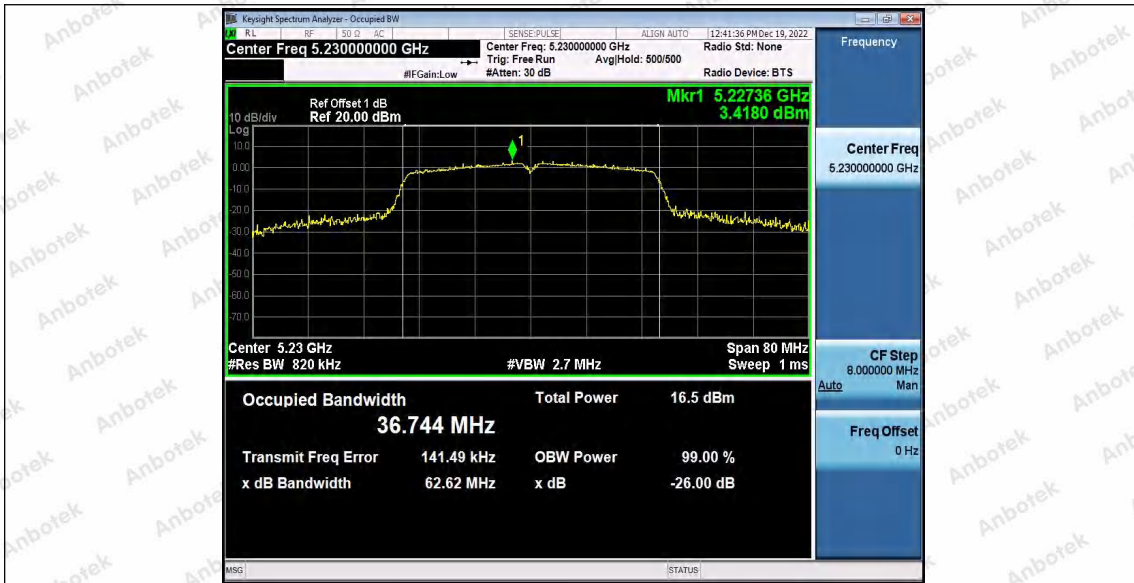

Shenzhen Anbotek Compliance Laboratory Limited

Address: 1/F., Building D, Sogood Science and Technology Park, Sanwei Community, Hangcheng Street, Bao'an District, Shenzhen, Guangdong, China.
Tel: (86) 0755-26066440 Fax: (86) 0755-26014772 Email: service@anbotek.com

Hotline
400-003-0500
www.anbotek.com.cn