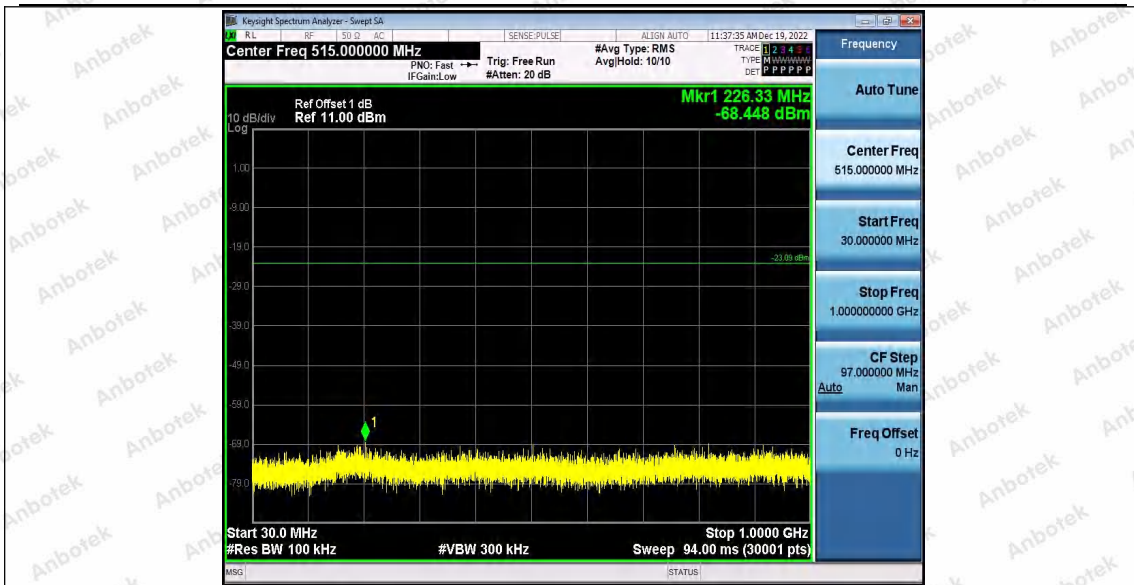

Shenzhen Anbotek Compliance Laboratory Limited

Address: 1/F., Building D, Sogood Science and Technology Park, Sanwei Community, Hangcheng Street, Bao'an District, Shenzhen, Guangdong, China.
Tel: (86) 0755-26066440 Fax: (86) 0755-26014772 Email: service@anbotek.com

Hotline 400-003-0500
www.anbotek.com.cn