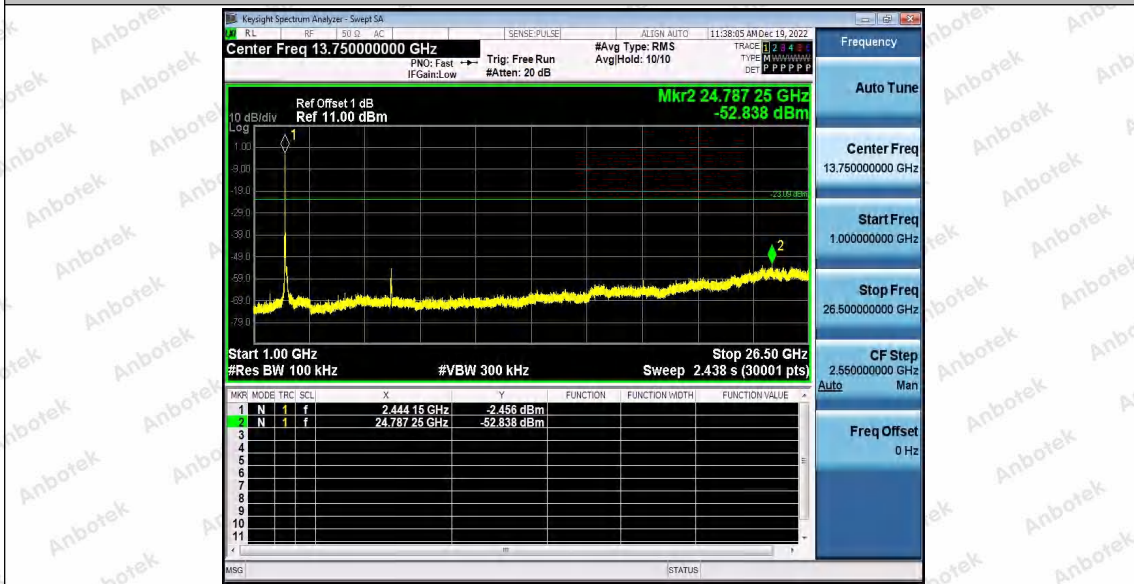

Shenzhen Anbotek Compliance Laboratory Limited

Address: 1/F., Building D, Sogood Science and Technology Park, Sanwei Community, Hangcheng Street, Bao'an District, Shenzhen, Guangdong, China.
Tel: (86) 0755-26066440 Fax: (86) 0755-26014772 Email: service@anbotek.com

Hotline 400-003-0500
www.anbotek.com.cn