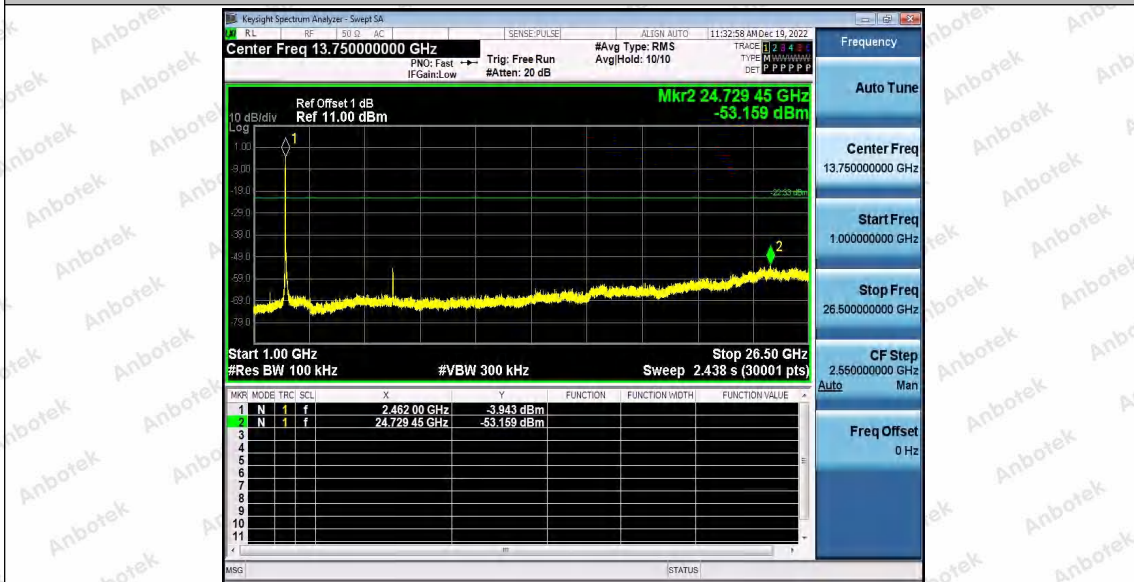

11N20_Ant1_2412_0~Reference

Shenzhen Anbotek Compliance Laboratory Limited

Address: 1/F., Building D, Sogood Science and Technology Park, Sanwei Community, Hangcheng Street, Bao'an District, Shenzhen, Guangdong, China.
Tel: (86) 0755-26066440 Fax: (86) 0755-26014772 Email: service@anbotek.com

Hotline
400-003-0500
www.anbotek.com.cn