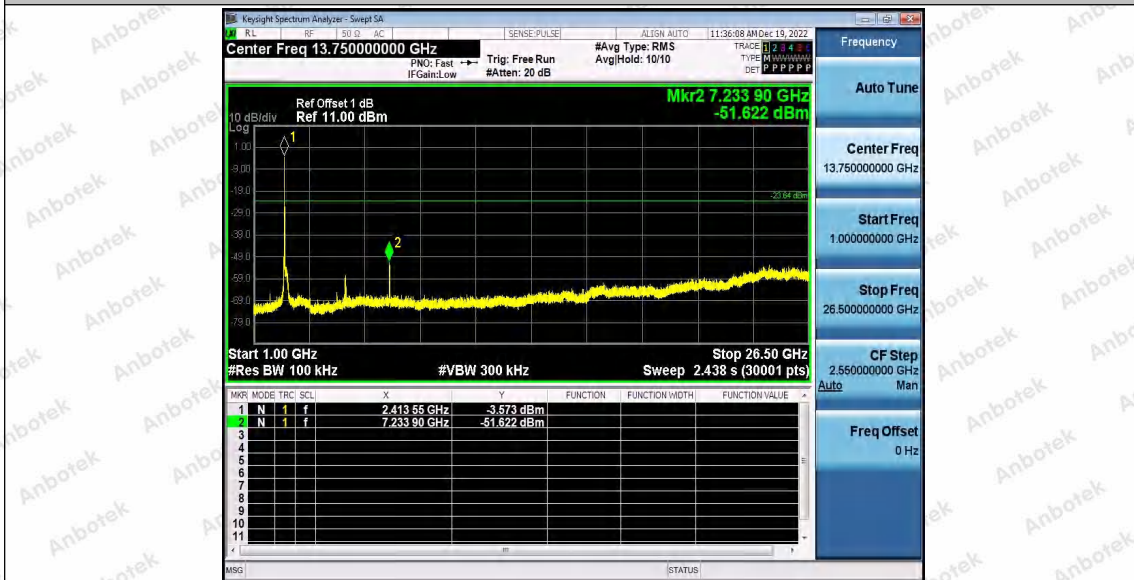

11N20_Ant1_2437_0~Reference

Shenzhen Anbotek Compliance Laboratory Limited

Address: 1/F., Building D, Sogood Science and Technology Park, Sanwei Community, Hangcheng Street, Bao'an District, Shenzhen, Guangdong, China.
Tel: (86) 0755-26066440 Fax: (86) 0755-26014772 Email: service@anbotek.com

Hotline: 400-003-0500
www.anbotek.com.cn