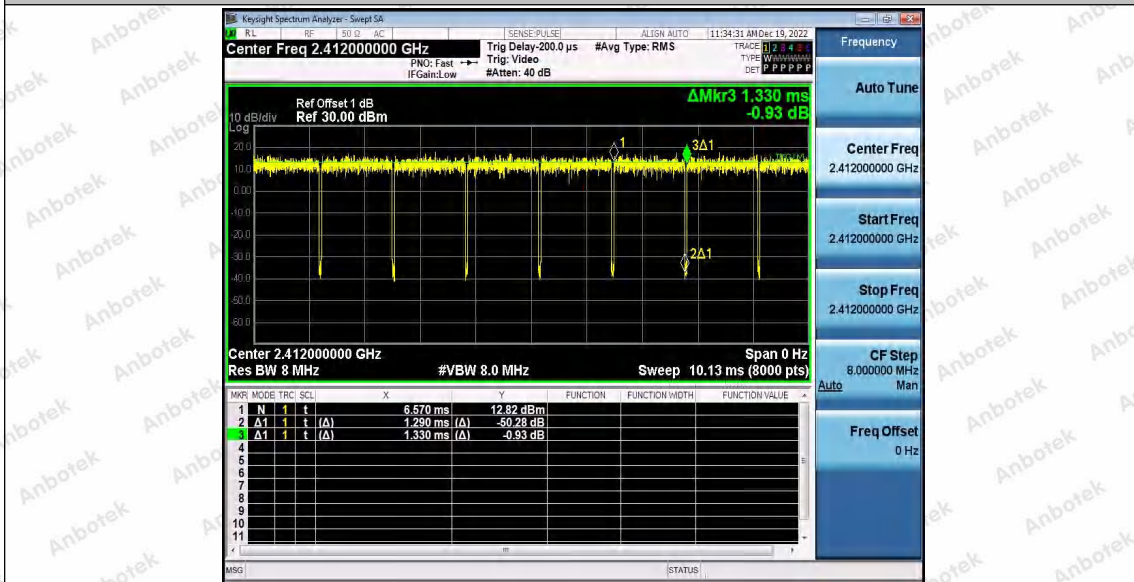

11N20_Ant1_2437

Shenzhen Anbotek Compliance Laboratory Limited

Address: 1/F., Building D, Sogood Science and Technology Park, Sanwei Community, Hangcheng Street, Bao'an District, Shenzhen, Guangdong, China.
Tel: (86) 0755-26066440 Fax: (86) 0755-26014772 Email: service@anbotek.com

Hotline 400-003-0500
www.anbotek.com.cn