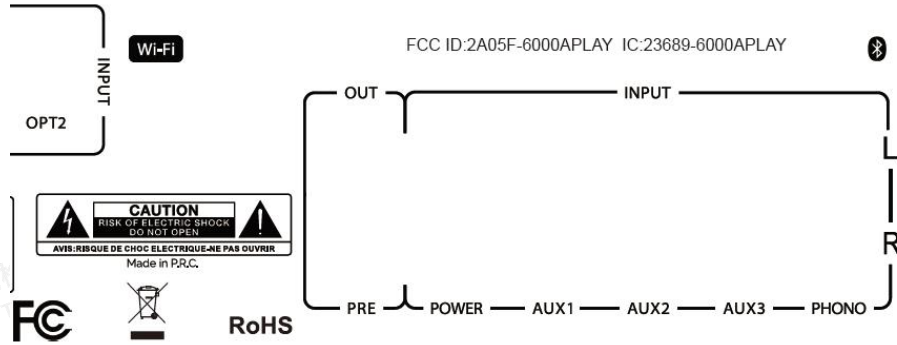

LABEL AND LOCATION

HVIN:6000A PLAY

(Size: L 8.0cm x W 4.0cm)