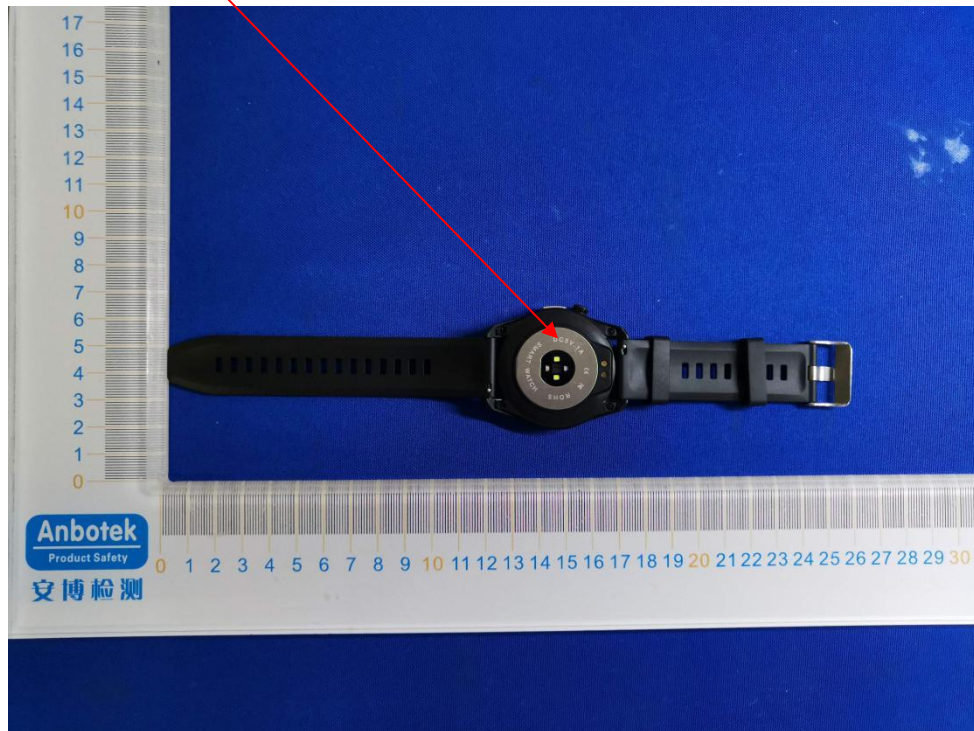

Label Location:

Product Name: Smart watch
Model No.: W39
FCC: 2A058-W39