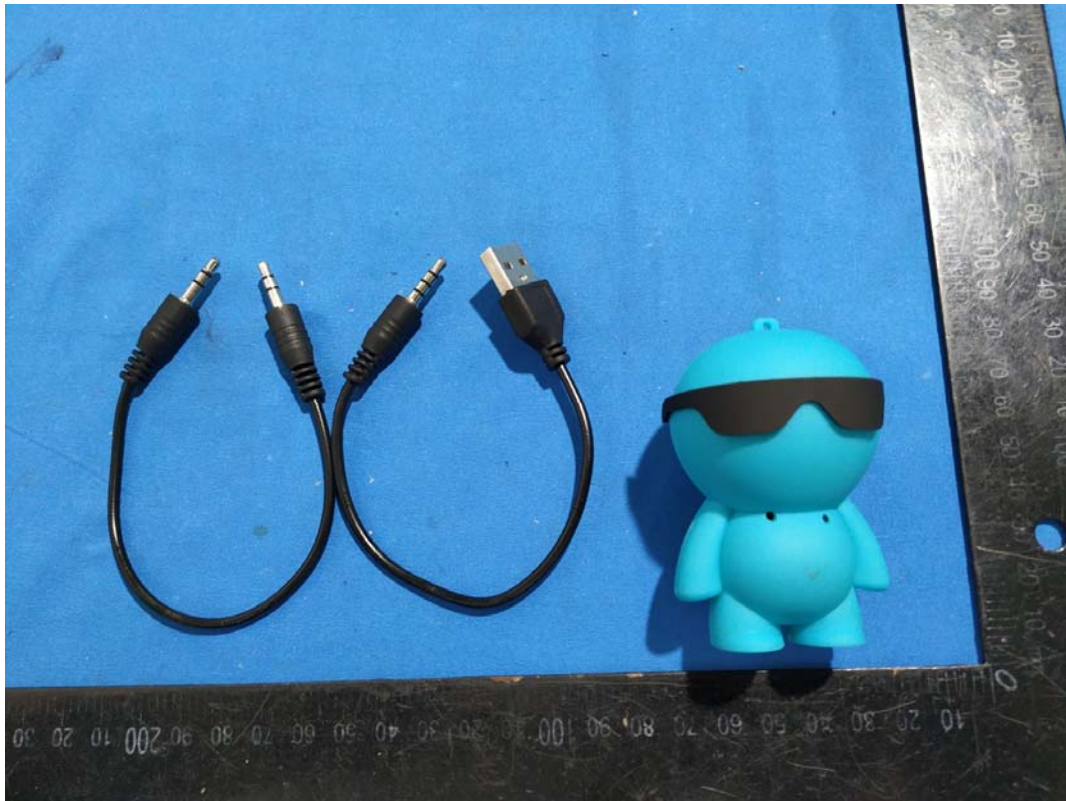

EXHIBIT B - EUT EXTERNAL PHOTOGRAPHS

Model: 5B233BTL

Model: WMS-12/1110

Port