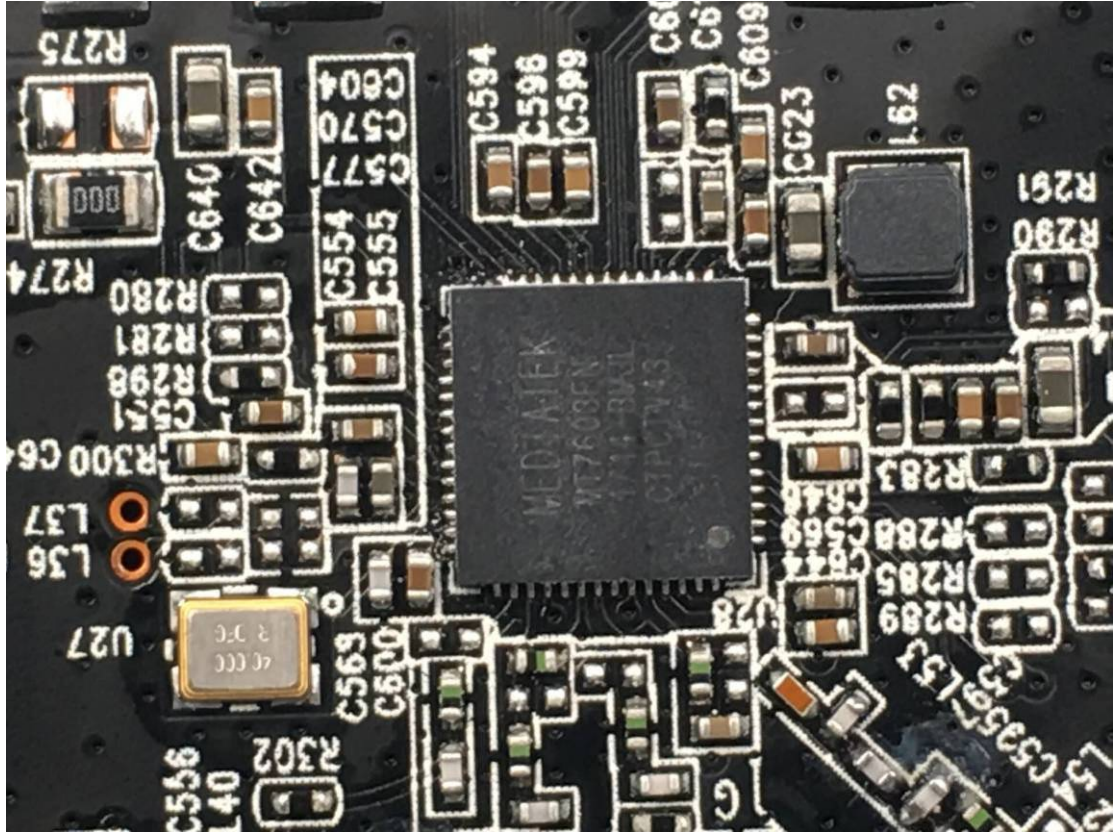

FCC ID: 2AO49-NEWIFID2

Internal Photos

1. EUT uncover view

2. Mainboard front view

3. Mainboard rear view

4. WIFI antenna view