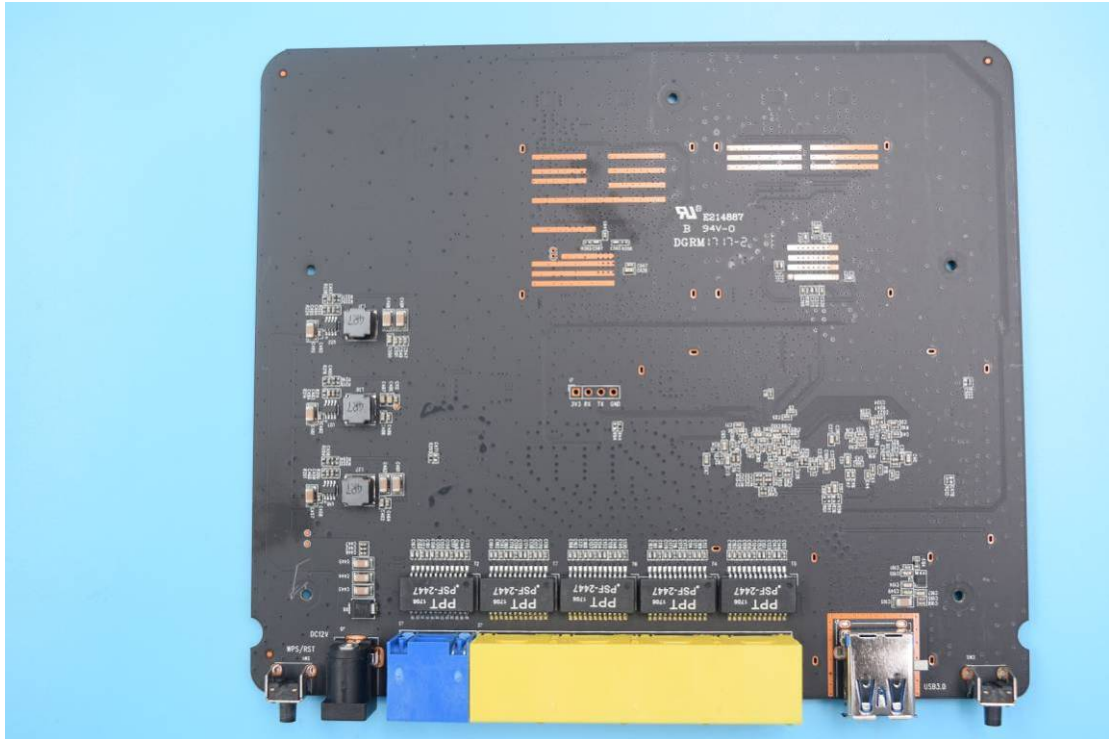

FCC ID: 2AO49-NEWIFID2

Internal Photos

1. EUT uncover view

2. Mainboard front view

3. Mainboard rear view

4. WIFI antenna view