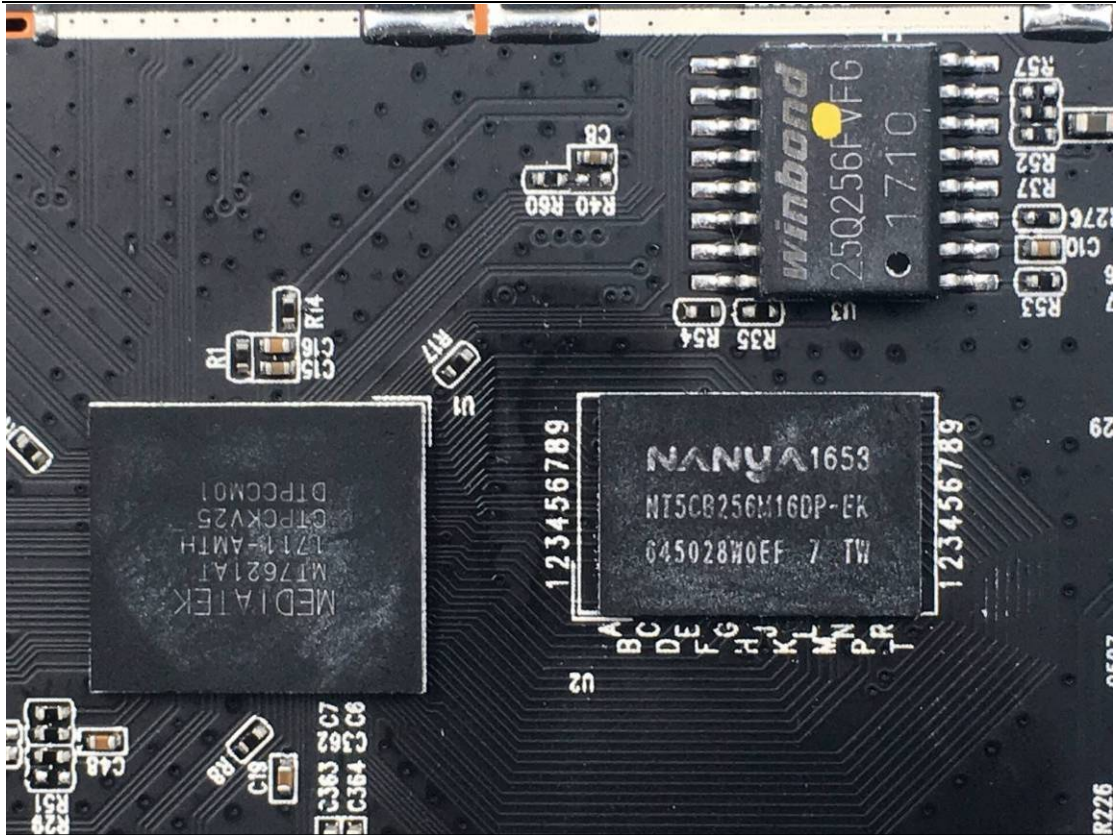

FCC ID: 2AO49-NEWIFID2

Internal Photos

1. EUT uncover view

2. Mainboard front view

3. Mainboard rear view

4. WIFI antenna view