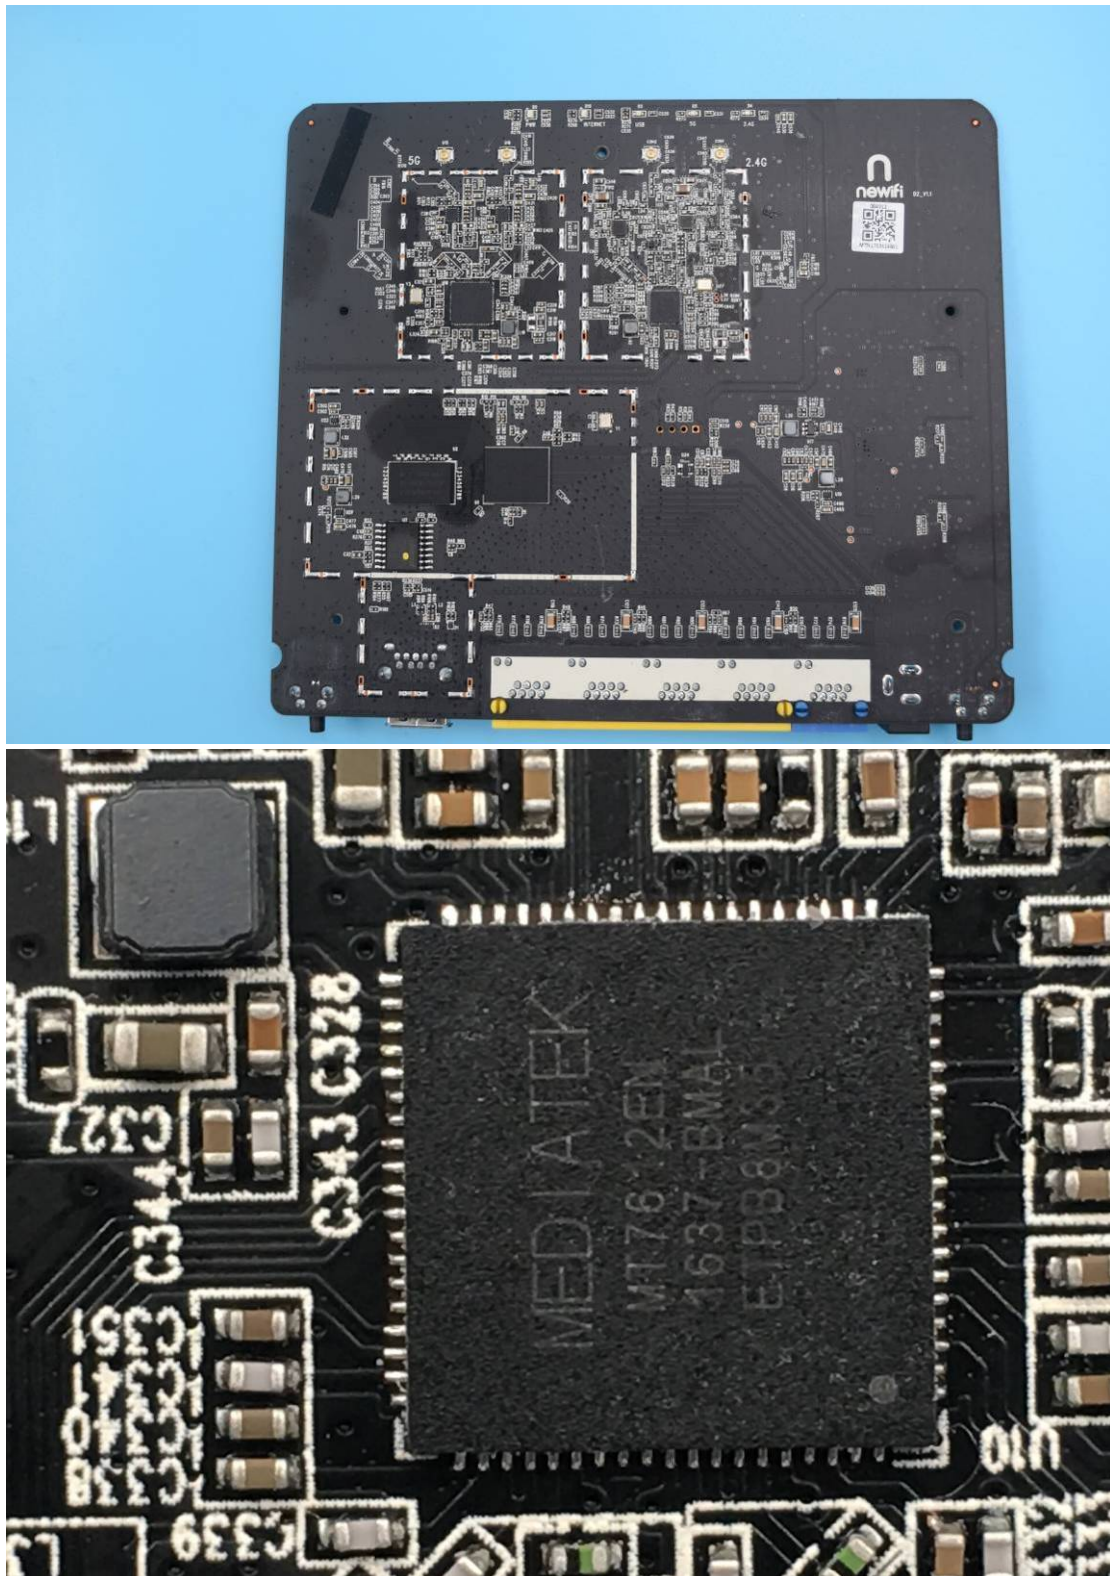

FCC ID: 2AO49-NEWIFID2

Internal Photos

1. EUT uncover view

2. Mainboard front view

3. Mainboard rear view

4. WIFI antenna view