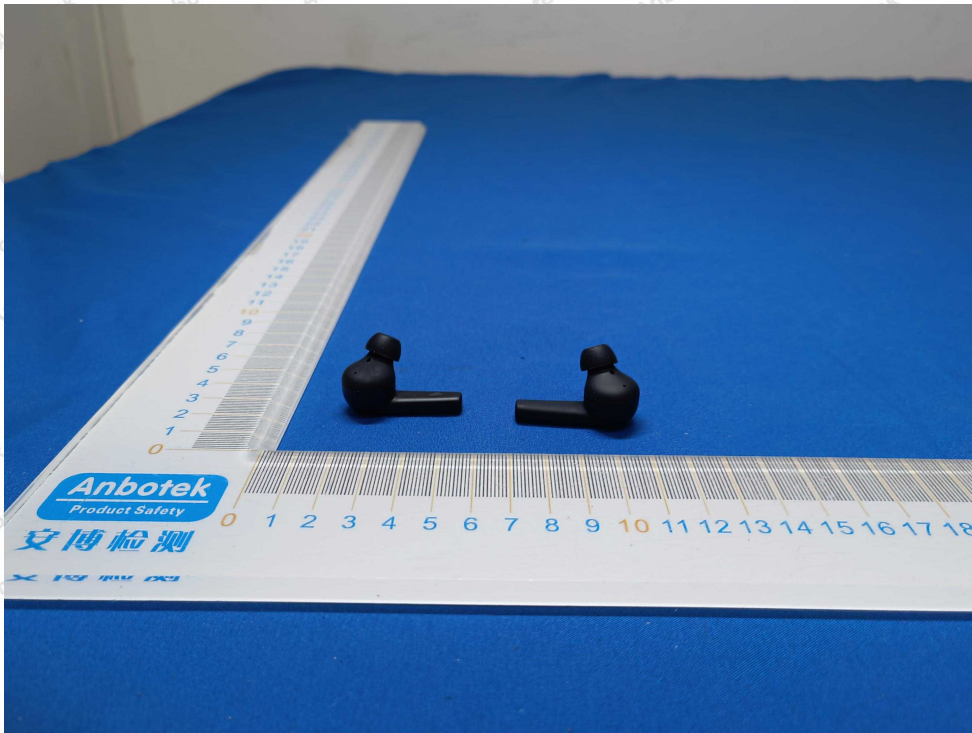

Code: AB-RF-05-b

Hotline

400-003-0500

www.anbotek.com.cn

Anbotek

Product Safety

Shenzhen Anbotek Compliance Laboratory Limited

Address: 1/F., Building D, Sogood Science and Technology Park, Sanwei Community, Hangcheng Street, Bao'an District, Shenzhen, Guangdong, China.
Tel: (86) 0755-26066440 Fax: (86) 0755-26014772 Email: service@anbotek.com