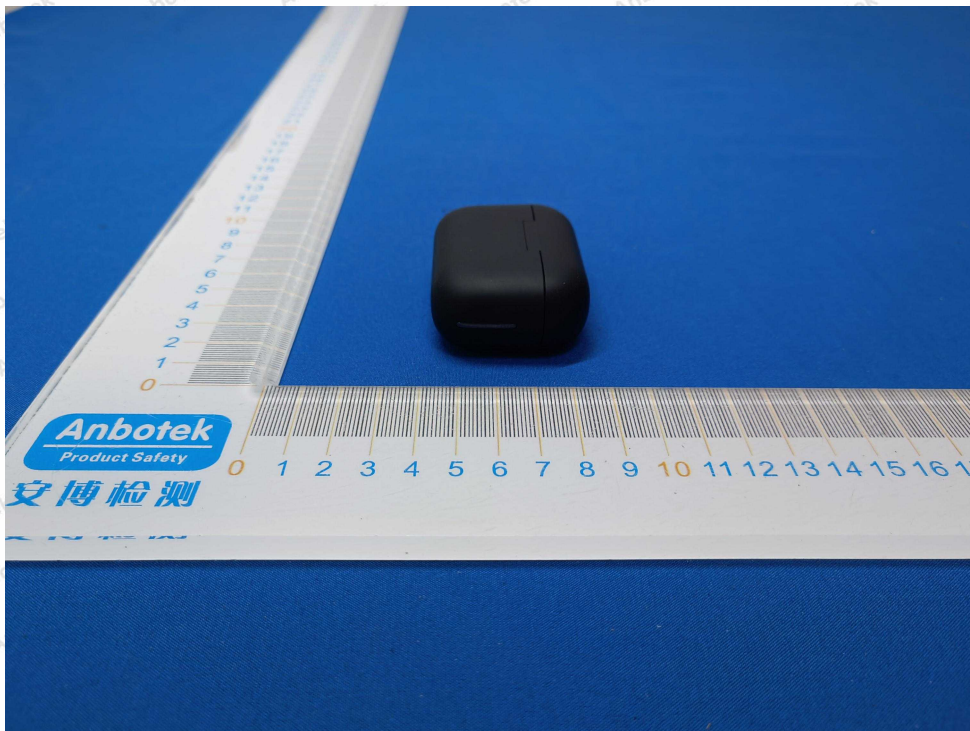

Code: AB-RF-05-b

Hotline

400-003-0500

www.anbotek.com.cn

Anbotek

Product Safety

Shenzhen Anbotek Compliance Laboratory Limited

Address: 1/F., Building D, Sogood Science and Technology Park, Sanwei Community, Hangcheng Street, Bao'an District, Shenzhen, Guangdong, China.
Tel: (86) 0755-26066440 Fax: (86) 0755-26014772 Email: service@anbotek.com