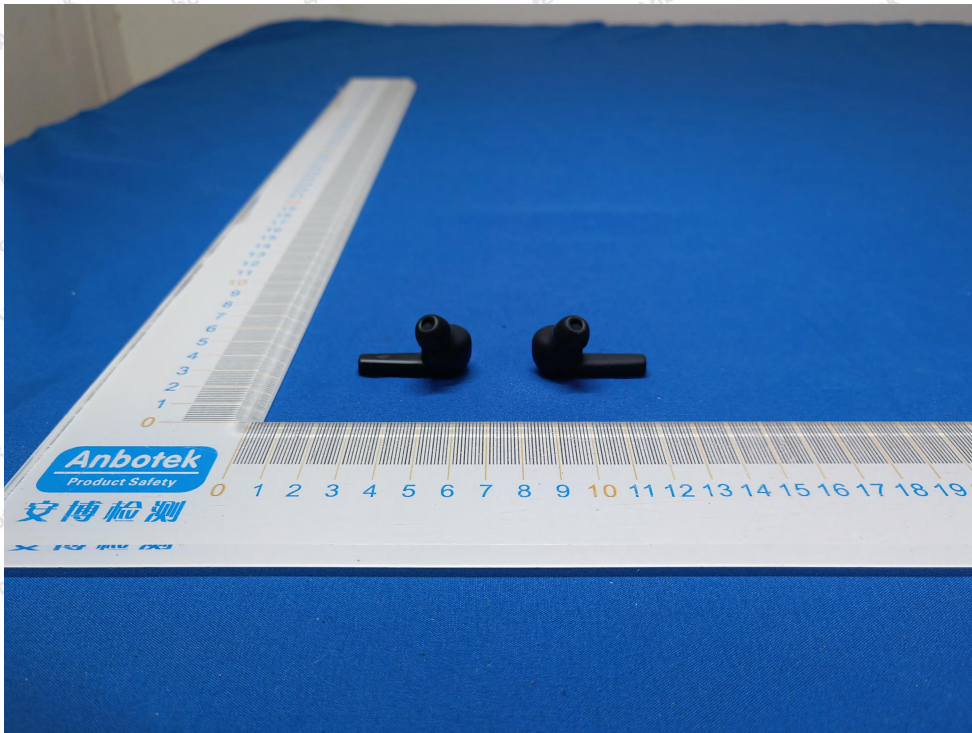

Code: AB-RF-05-b

Hotline

400-003-0500

www.anbotek.com.cn

安博检测

Anbotek

Product Safety

Shenzhen Anbotek Compliance Laboratory Limited