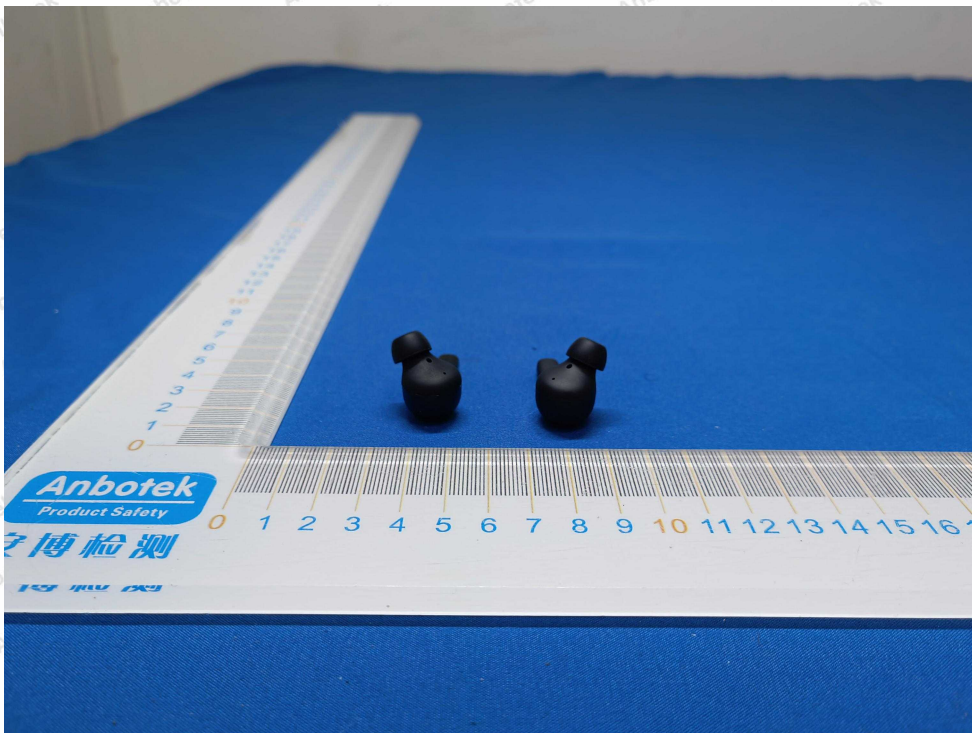

Code: AB-RF-05-b

Hotline

400-003-0500

www.anbotek.com.cn

安博检测

Anbotek

Product Safety

Shenzhen Anbotek Compliance Laboratory Limited