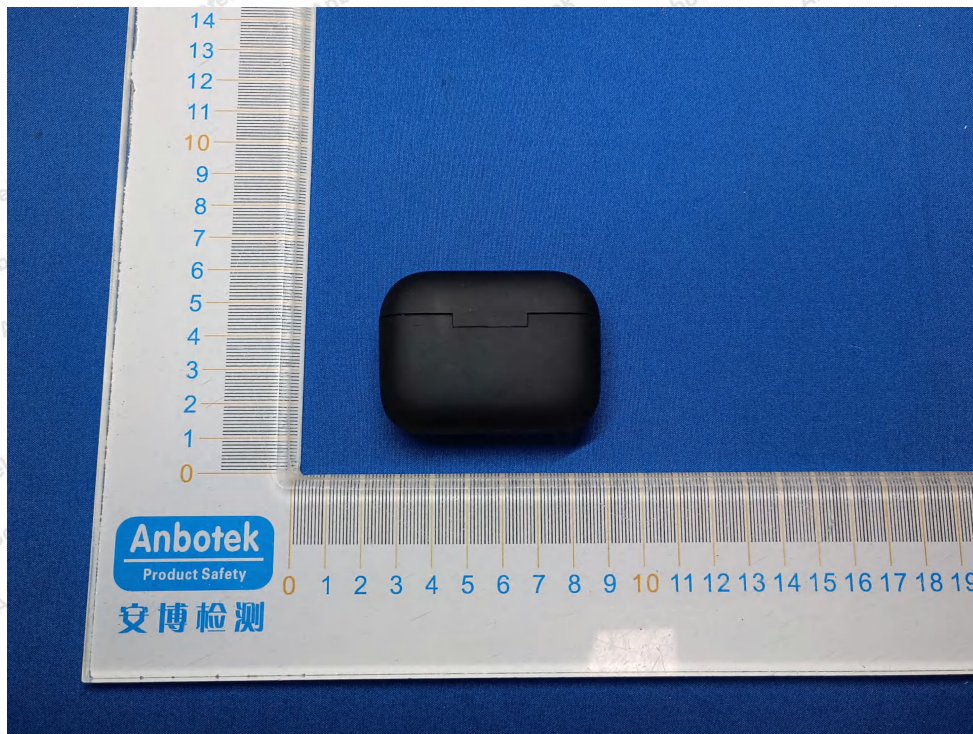

Anbotek

Product Safety

External Photograph

Shenzhen Anbotek Compliance Laboratory Limited

Address: 1/F., Building D, Sogood Science and Technology Park, Sanwei Community, Hangcheng Street, Bao'an District, Shenzhen, Guangdong, China.
Tel: (86) 0755-26066440 Fax: (86) 0755-26014772 Email: service@anbotek.com