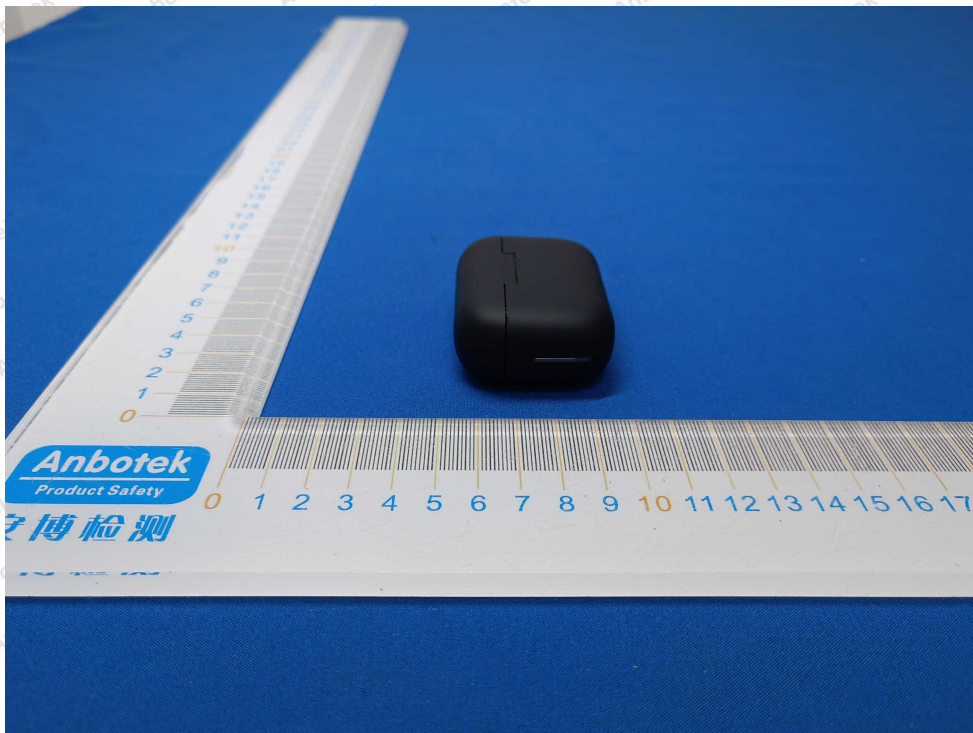

Code: AB-RF-05-b

Hotline

400-003-0500

www.anbotek.com.cn

Anbotek

Product Safety

Shenzhen Anbotek Compliance Laboratory Limited

Address: 1/F., Building D, Sogood Science and Technology Park, Sanwei Community, Hangcheng Street, Bao'an District, Shenzhen, Guangdong, China.
Tel: (86) 0755-26066440 Fax: (86) 0755-26014772 Email: service@anbotek.com