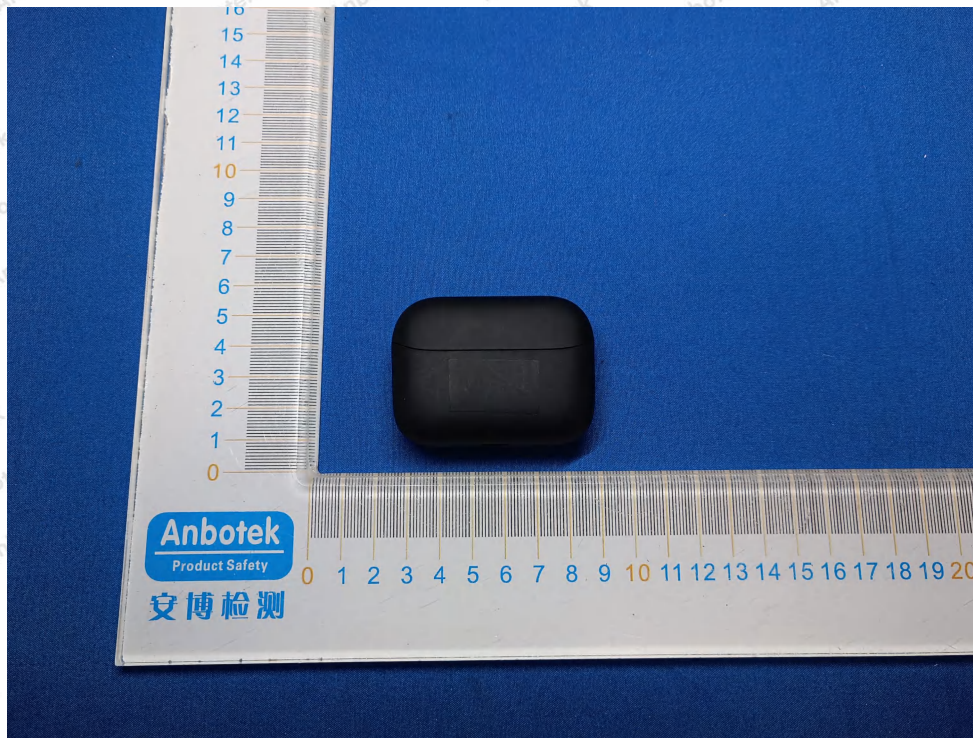

Anbotek

Product Safety

External Photograph

Shenzhen Anbotek Compliance Laboratory Limited

Address: 1/F., Building D, Sogood Science and Technology Park, Sanwei Community, Hangcheng Street, Bao'an District, Shenzhen, Guangdong, China.
Tel: (86) 0755-26066440 Fax: (86) 0755-26014772 Email: service@anbotek.com