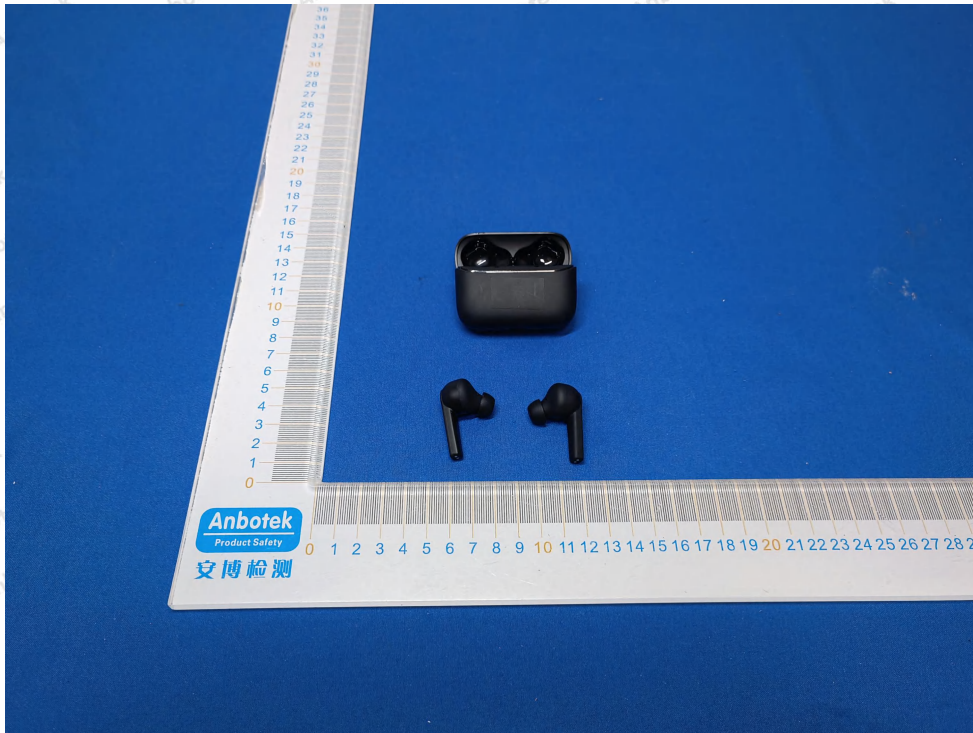

Code: AB-RF-05-b

Hotline

400-003-0500

www.anbotek.com.cn

Anbotek

Product Safety

Shenzhen Anbotek Compliance Laboratory Limited

Address: 1/F., Building D, Sogood Science and Technology Park, Sanwei Community, Hangcheng Street, Bao'an District, Shenzhen, Guangdong, China.
Tel: (86) 0755-26066440 Fax: (86) 0755-26014772 Email: service@anbotek.com