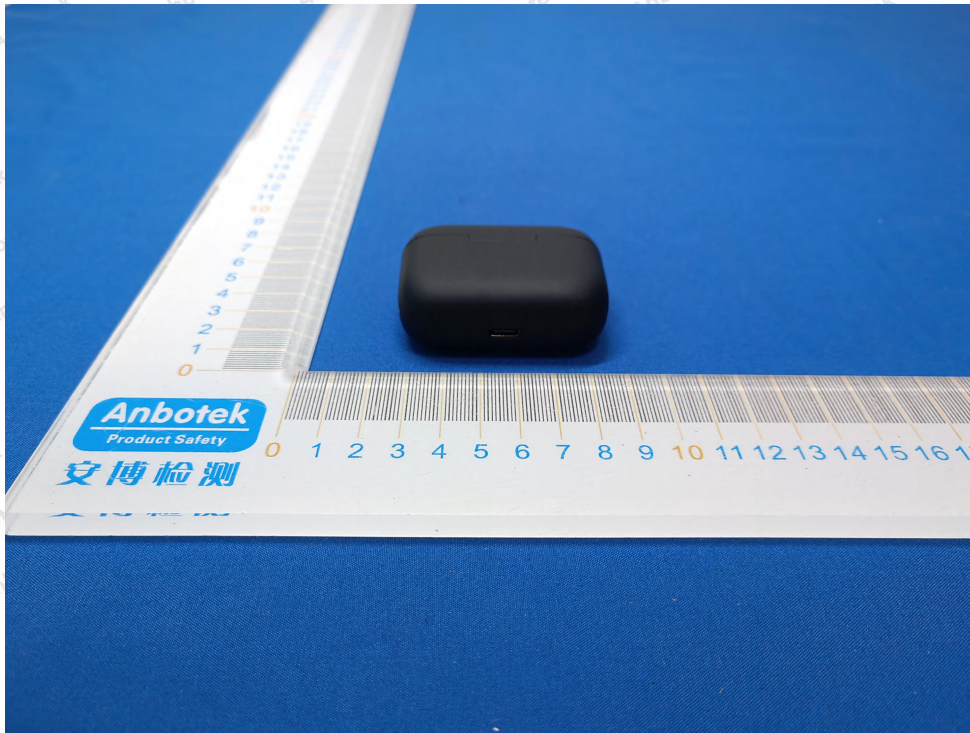

Code: AB-RF-05-b

Hotline

400-003-0500

www.anbotek.com.cn

Anbotek

Product Safety

Shenzhen Anbotek Compliance Laboratory Limited

Address: 1/F., Building D, Sogood Science and Technology Park, Sanwei Community, Hangcheng Street, Bao'an District, Shenzhen, Guangdong, China.
Tel: (86) 0755-26066440 Fax: (86) 0755-26014772 Email: service@anbotek.com