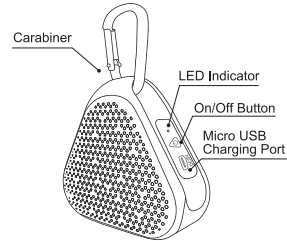

Product Overview

Package Contents

- Bluetooth Action Speaker x 1
- Micro USB Charging Cable x 1
- User Manual x 1
- Carabiner x 1

Power On/Off

- **Power on**
  Press ON/OFF Button to turn on speaker.
- **Power off**
  Press ON/OFF Button to turn off speaker.

Pair Bluetooth speaker with your mobile device

1. Keep the distance between your Bluetooth speaker and mobile phone (or other devices) within 32.8 Feet.
  2. Power on the Bluetooth speaker.
  3. Activate the Bluetooth function on your phone within range and select "JNK-BT-DOR" from the list shown.
  4. You will hear a beep sound when pairing is successful.
2. Attention: If the pairing is not successful within 2 minutes, the Bluetooth speaker will power off. Please repeat the pairing procedures to try again.

Reconnect Bluetooth speaker to your mobile device

- When powered on, the Bluetooth speaker will automatically connect with the last successfully paired device.

Charging your Bluetooth speaker

1. Use the micro USB cable provided with this speaker.
2. Connect the micro USB plug to micro USB charging port on the speaker, then connect the USB plug to a USB port on a computer or wall adapter to begin charging.
3. The light will turn red while charging and will turn off once fully charged.

NOTE:

- You must select a qualified charger from a regular manufacturer.
- You must charge the Bluetooth speaker if it has been not used for more than 12 months.

Technical specification

Bluetooth version: - - - - - 5.0
Frequency response: - - - - - 20Hz-20KHz
Bluetooth music time: - - - - - 2-2.5hrs
Standby time: - - - - - 60hrs
Charging time: - - - - - Up to 2hrs
Bluetooth operating range: - - - - - 32.8 Feet

FAQ

- **If the Bluetooth Speaker cannot be paired with your device, please try the following:**
  Ensure that your speaker is in pairing mode or reconnection mode.
  Ensure that Bluetooth search function of your mobile device is activated.
- **If the Bluetooth Speaker will not turn on:**
  Make sure the speaker is fully charged.
- **Can I change the battery for the speaker?**
  Bluetooth Speaker uses a built-in non-detachable battery which cannot be removed.
- **If the Bluetooth Speaker cannot be recharged:**
  If you use a power outlet, ensure that the power supply is connected securely and the outlet works. If you use a computer, ensure that it is connected and the USB port is powered.

FCC STATEMENT

1. This device complies with Part 15 of the FCC Rules. Operation is subject to the following two conditions:
  (1) This device may not cause harmful interference.
  (2) This device must accept any interference received, including interference that may cause undesired operation.
2. Changes or modifications not expressly approved by the party responsible for compliance could void the user's authority to operate the equipment.