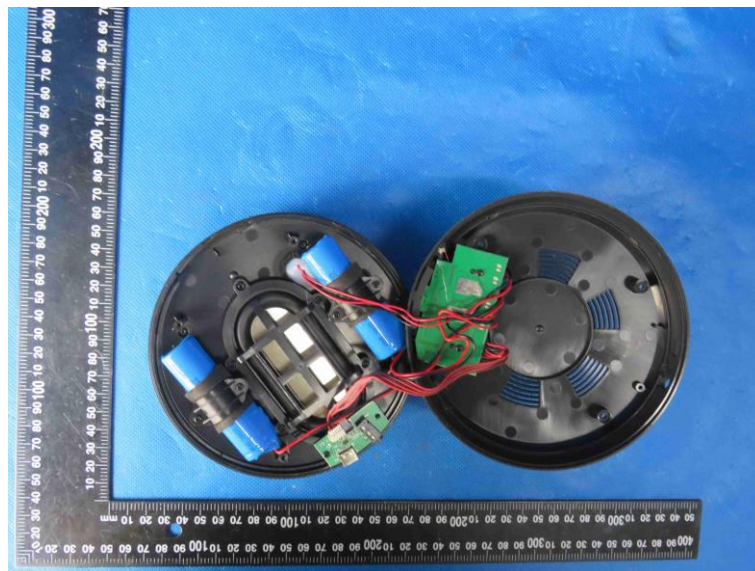

Product Name: Wireless Speaker
Model No.: FHAE208(A/D/E)

EUT Constructional Details

Internal Photo

-----End-----