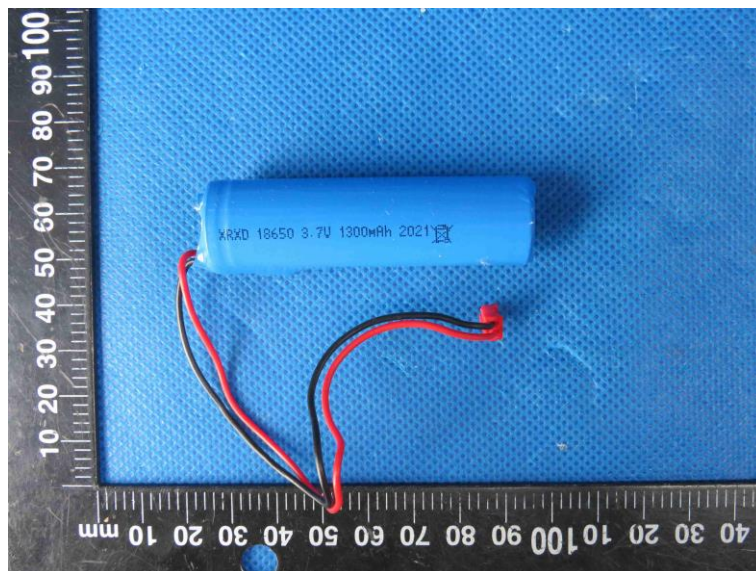

Product Name: Wireless Speaker
Model No.: FHAE208(A/D/E)

EUT Constructional Details

Internal Photo

-----End-----