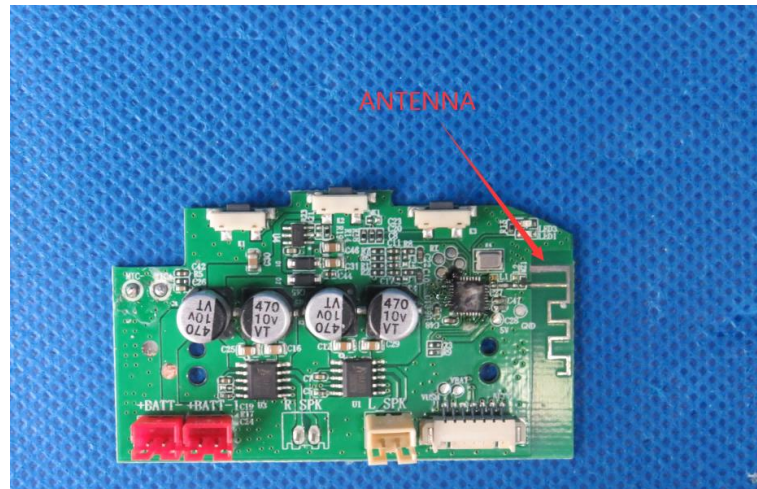

Product Name: Wireless Speaker
Model No.: FHAE208(A/D/E)

EUT Constructional Details

Internal Photo

-----End-----