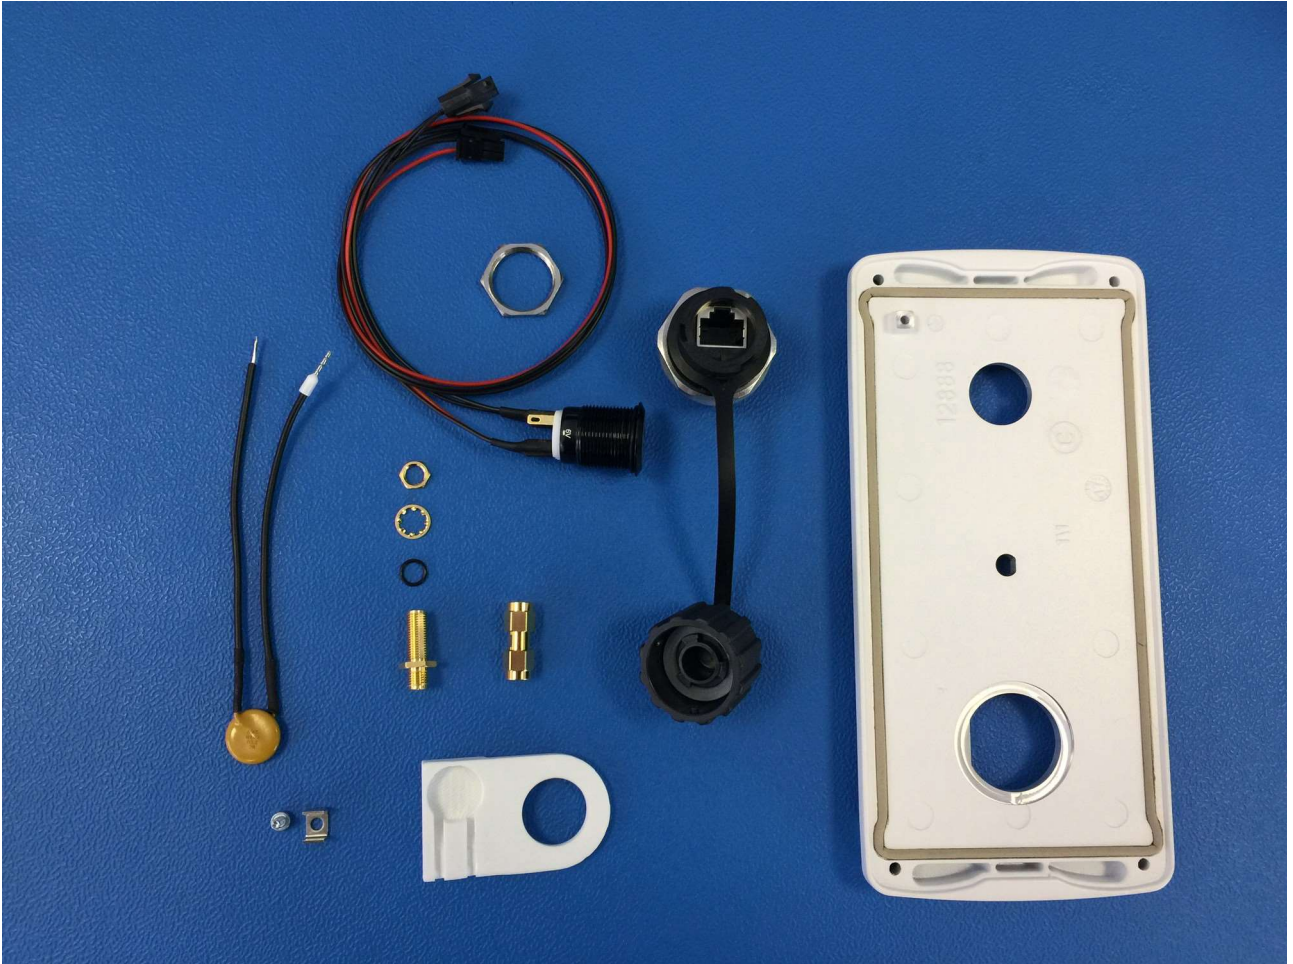

## Internal Photos RF-300

Cable Type	Length	Shielding
USB3.0 A > B	40cm	STP
Coaxial cable LMR195 SMA > SMA	28cm	Double shielded

Cable Type	Length	Shielding
U/UTP Cat.6, 0,5 m grey RAL 7035, LSZH	50cm	UTP
DC Cable two 5.5x2.1 connector.	30cm	Not shielded