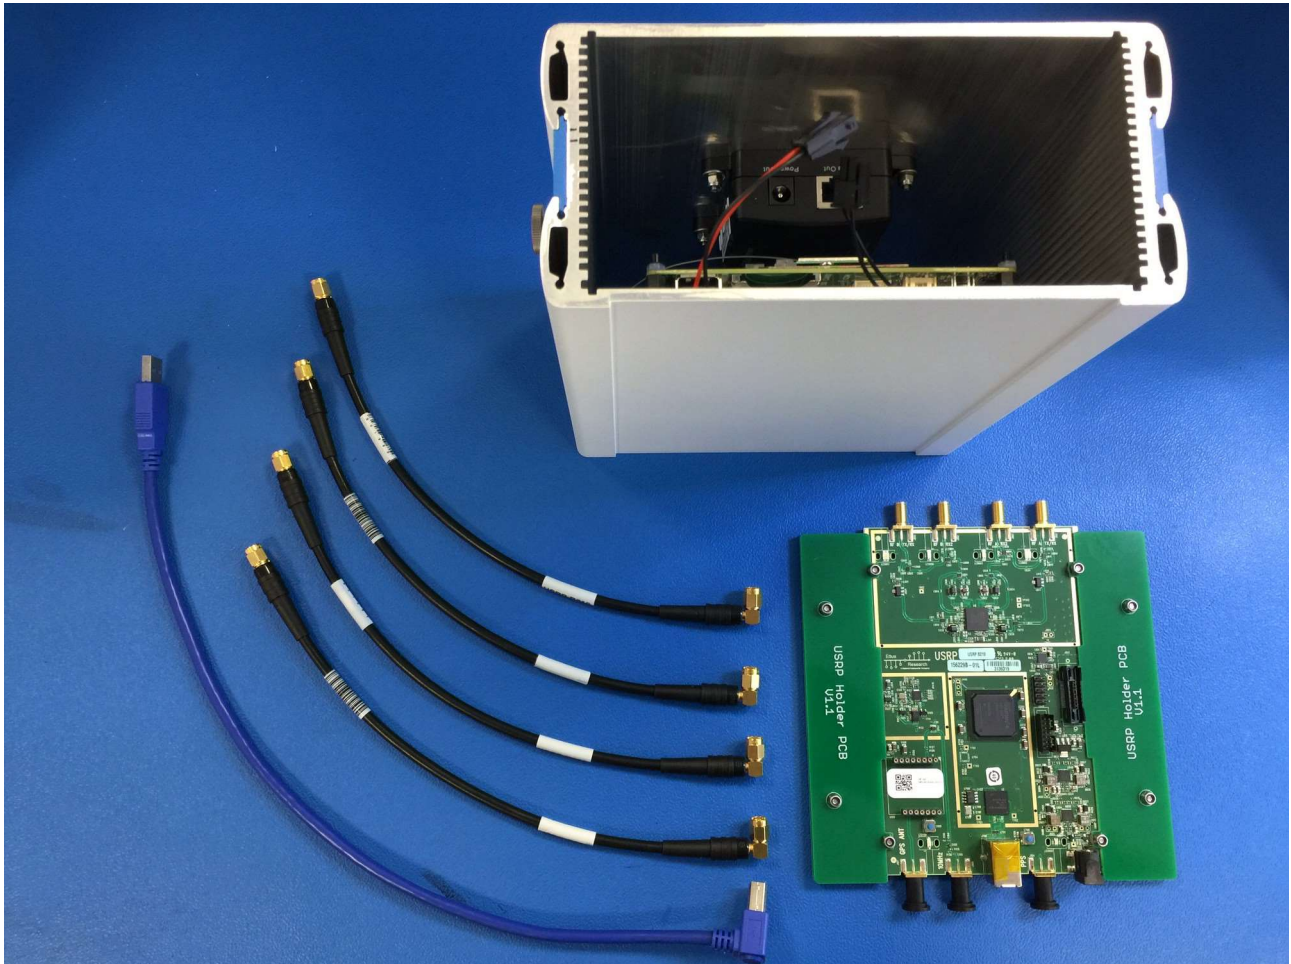

## Internal Photos RF-300

Cable Type	Length	Shielding
USB3.0 A > B	40cm	STP
Coaxial cable LMR195 SMA > SMA	28cm	Double shielded

Cable Type	Length	Shielding
U/UTP Cat.6, 0,5 m grey RAL 7035, LSZH	50cm	UTP
DC Cable two 5.5x2.1 connector.	30cm	Not shielded