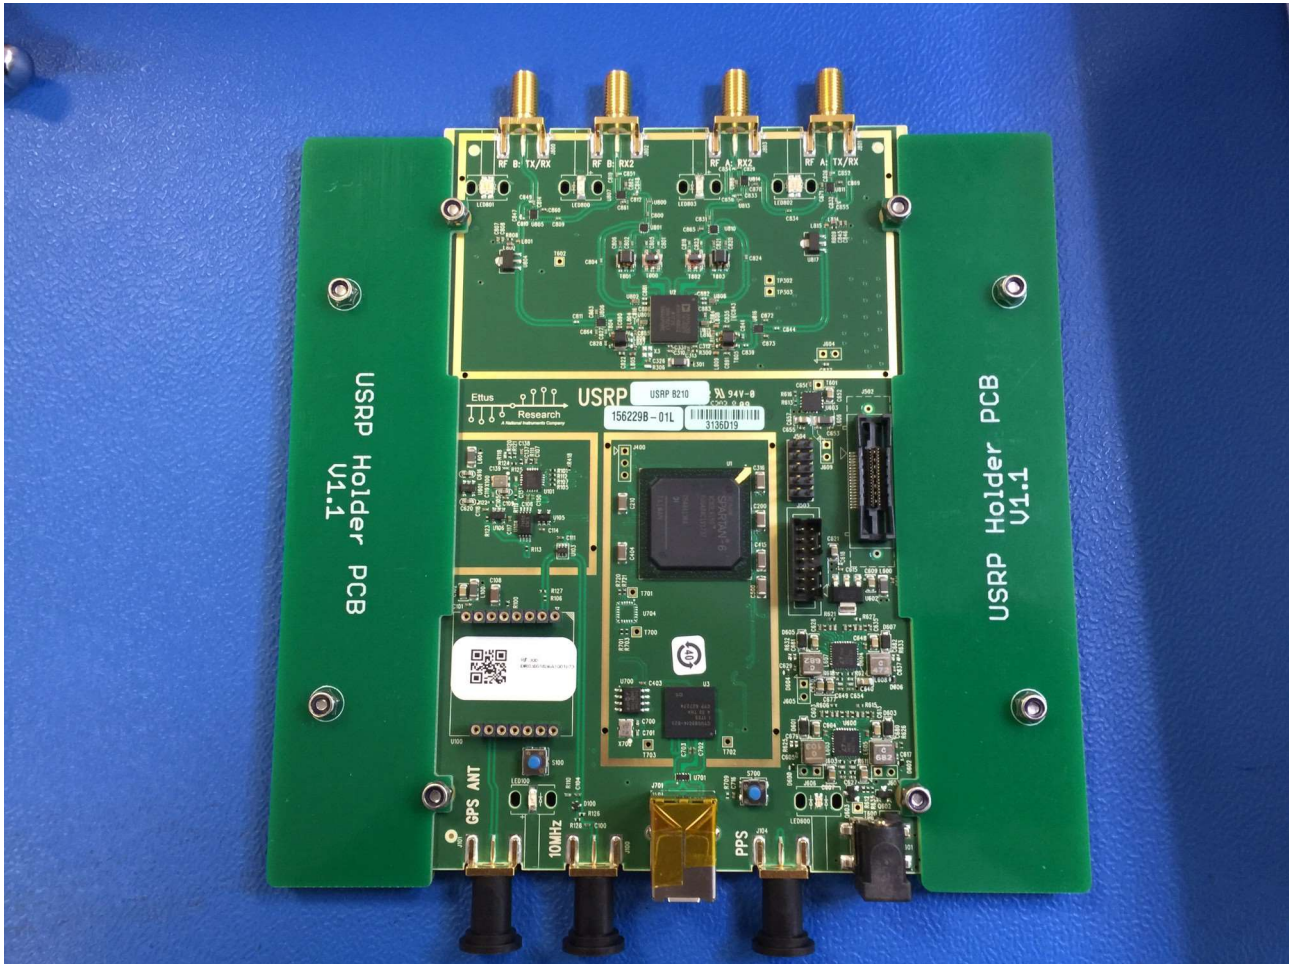

## Internal Photos RF-300

Cable Type	Length	Shielding
USB3.0 A > B	40cm	STP
Coaxial cable LMR195 SMA > SMA	28cm	Double shielded

Cable Type	Length	Shielding
U/UTP Cat.6, 0,5 m grey RAL 7035, LSZH	50cm	UTP
DC Cable two 5.5x2.1 connector.	30cm	Not shielded