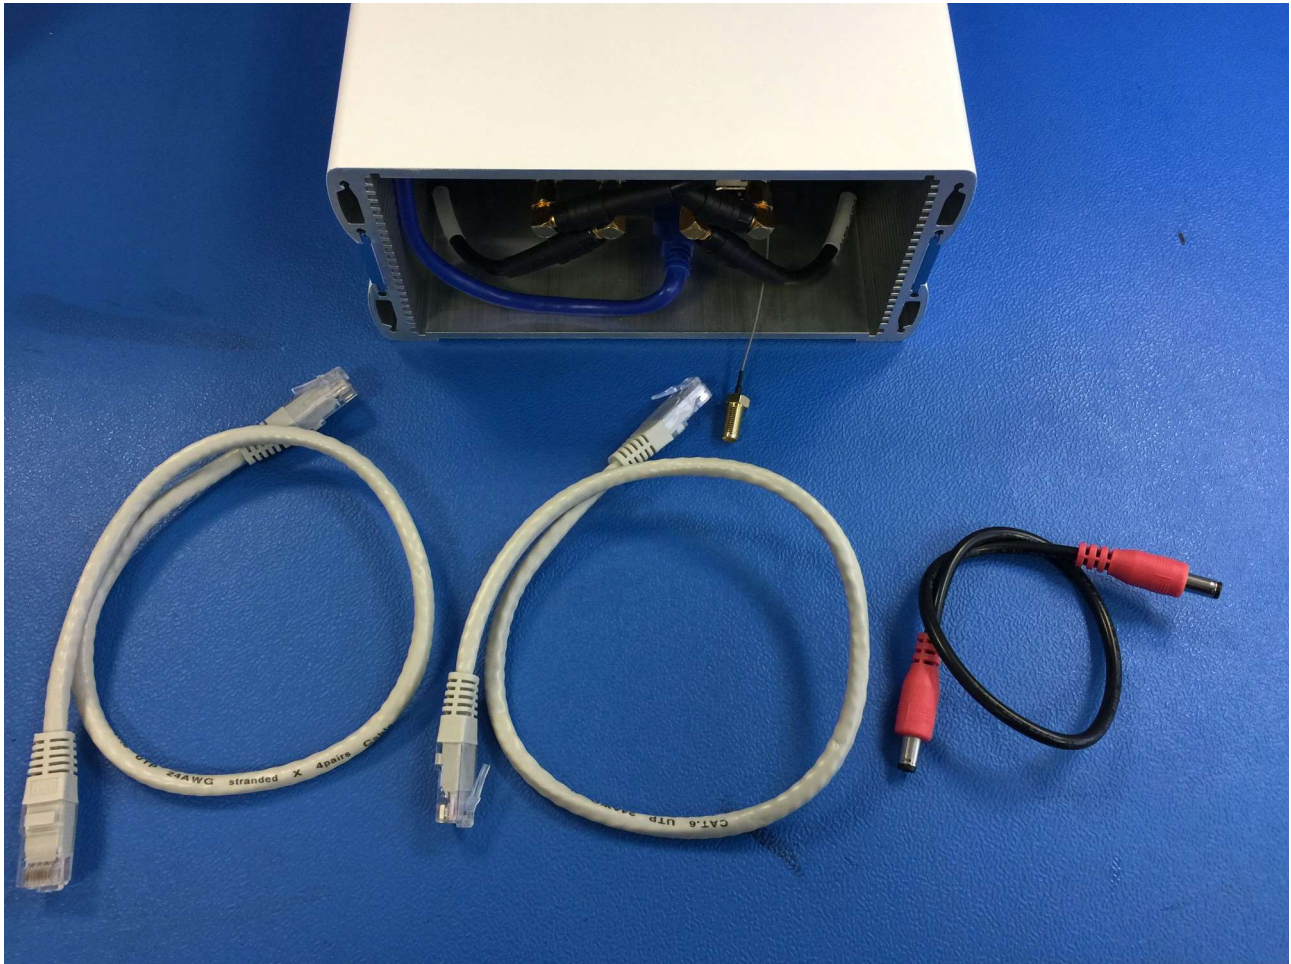

## Internal Photos RF-300

Cable Type	Length	Shielding
USB3.0 A > B	40cm	STP
Coaxial cable LMR195 SMA > SMA	28cm	Double shielded

Cable Type	Length	Shielding
U/UTP Cat.6, 0,5 m grey RAL 7035, LSZH	50cm	UTP
DC Cable two 5.5x2.1 connector.	30cm	Not shielded