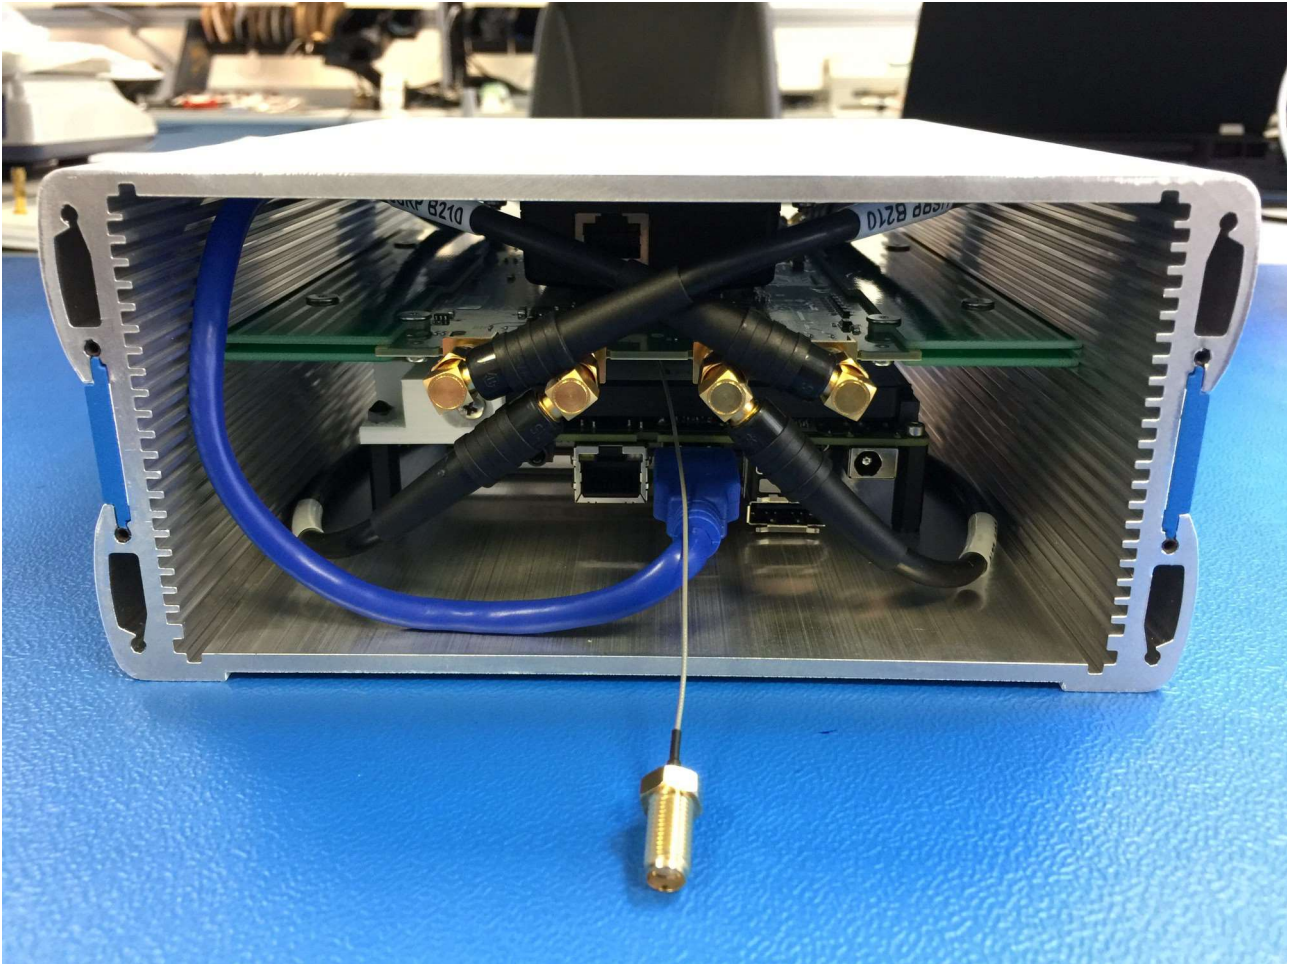

## Internal Photos RF-300

Cable Type	Length	Shielding
USB3.0 A > B	40cm	STP
Coaxial cable LMR195 SMA > SMA	28cm	Double shielded

Cable Type	Length	Shielding
U/UTP Cat.6, 0,5 m grey RAL 7035, LSZH	50cm	UTP
DC Cable two 5.5x2.1 connector.	30cm	Not shielded