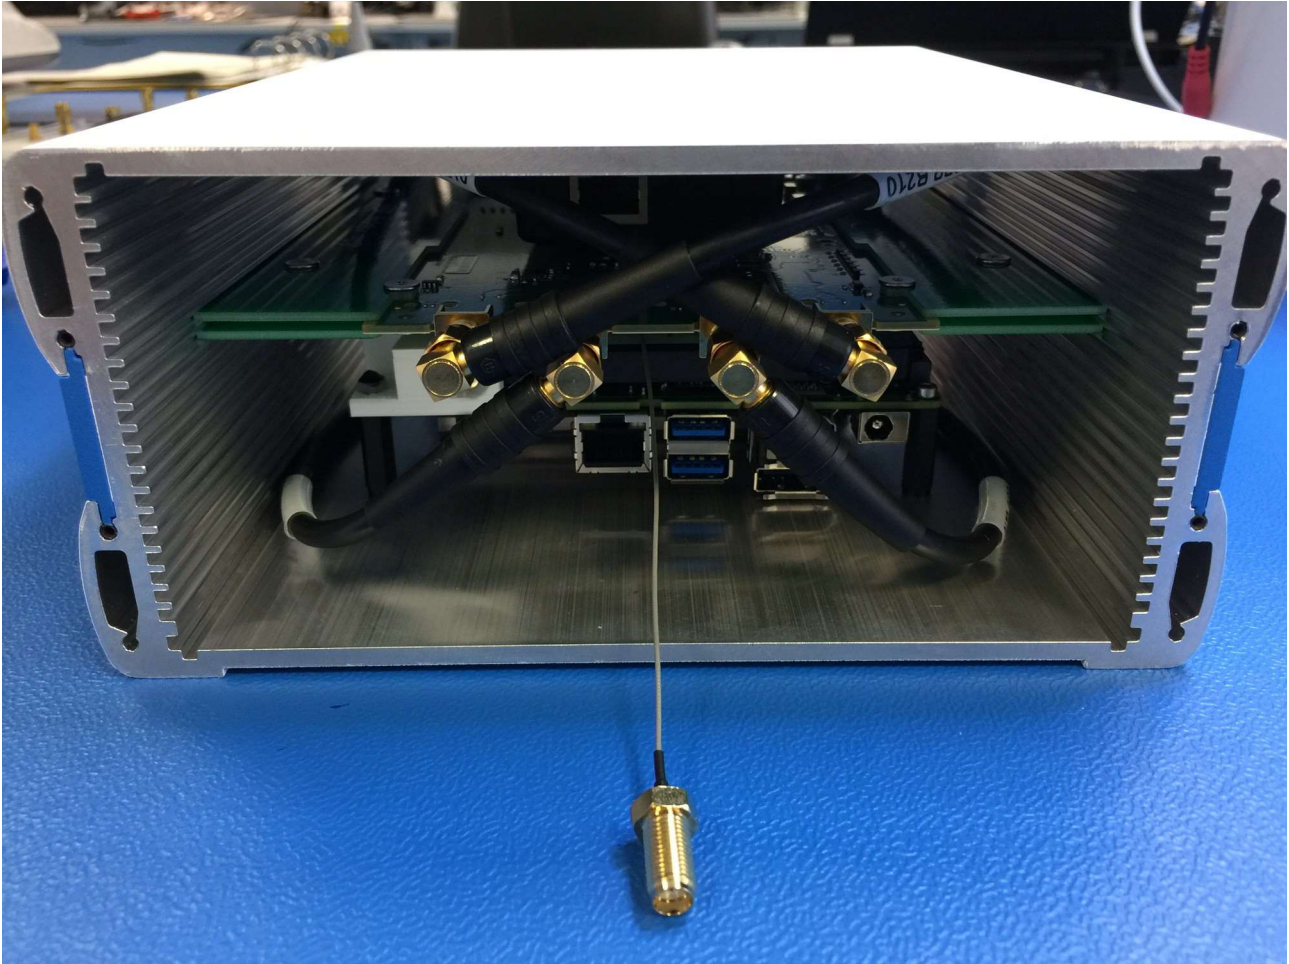

## Internal Photos RF-300

Cable Type	Length	Shielding
USB3.0 A > B	40cm	STP
Coaxial cable LMR195 SMA > SMA	28cm	Double shielded

Cable Type	Length	Shielding
U/UTP Cat.6, 0,5 m grey RAL 7035, LSZH	50cm	UTP
DC Cable two 5.5x2.1 connector.	30cm	Not shielded