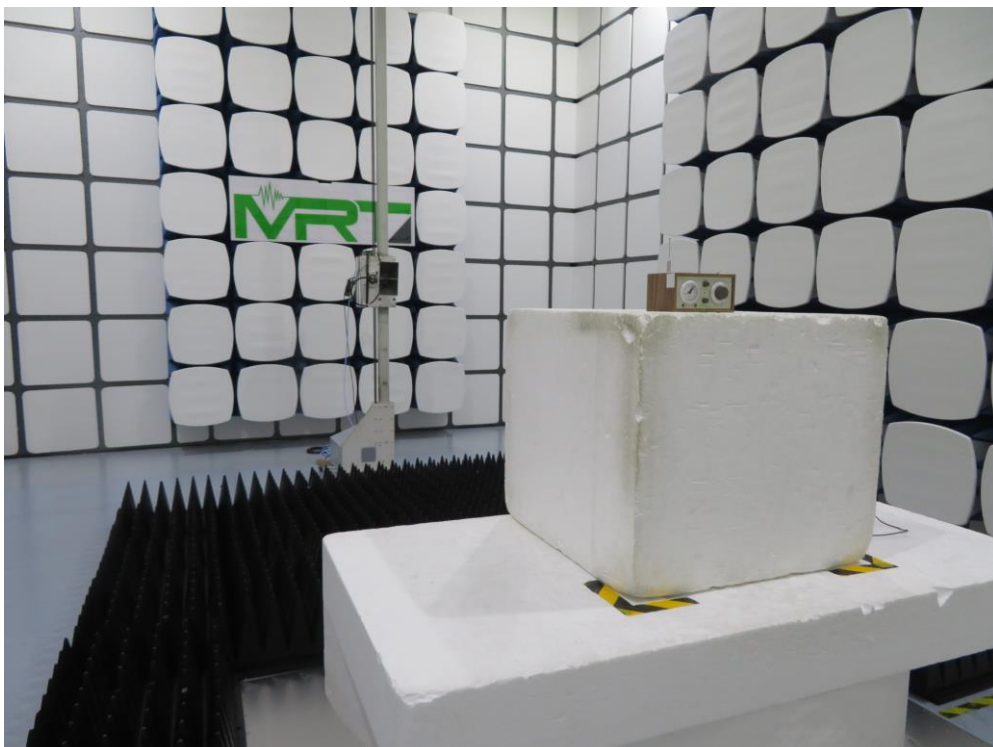

FCC Part 15C Test Setup Photograph

Description: Front View of Conducted Emission Test Setup for Power Port

Description: Back View of Conducted Emission Test Setup for Power Port

Description: Radiated Emission Test Setup for below 1GHz

Description: Radiated Emission Test Setup for above 1GHz

Description: RF Conducted Test Setup