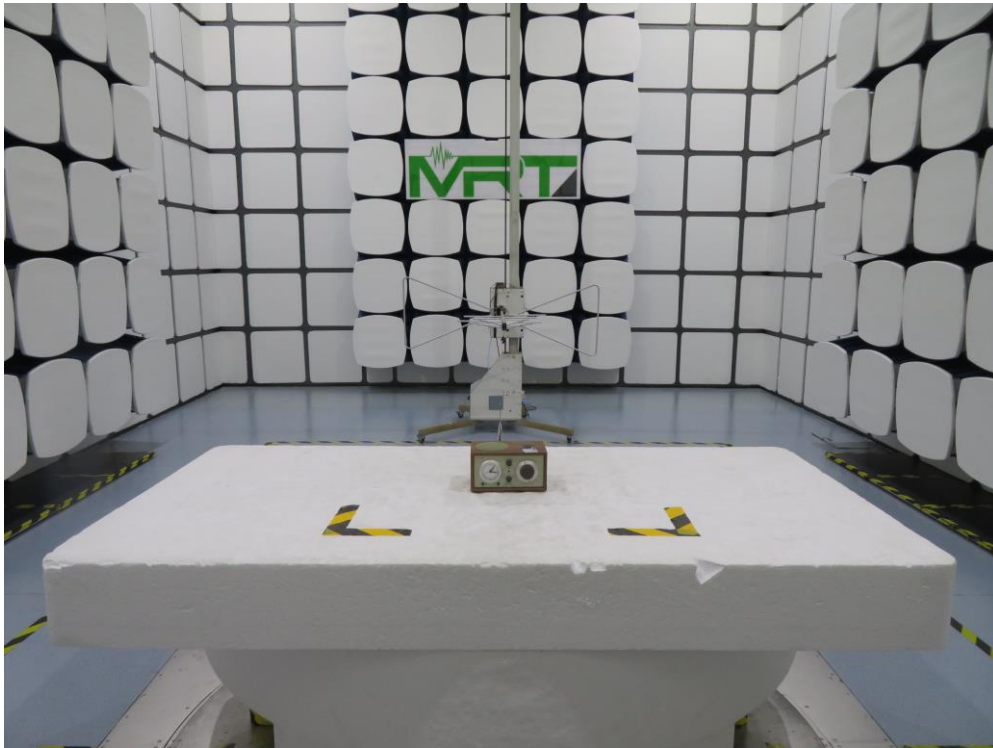

FCC Part 15C Test Setup Photograph

Description: Front View of Conducted Emission Test Setup for Power Port

Description: Back View of Conducted Emission Test Setup for Power Port

Description: Radiated Emission Test Setup for below 1GHz

Description: Radiated Emission Test Setup for above 1GHz

Description: RF Conducted Test Setup