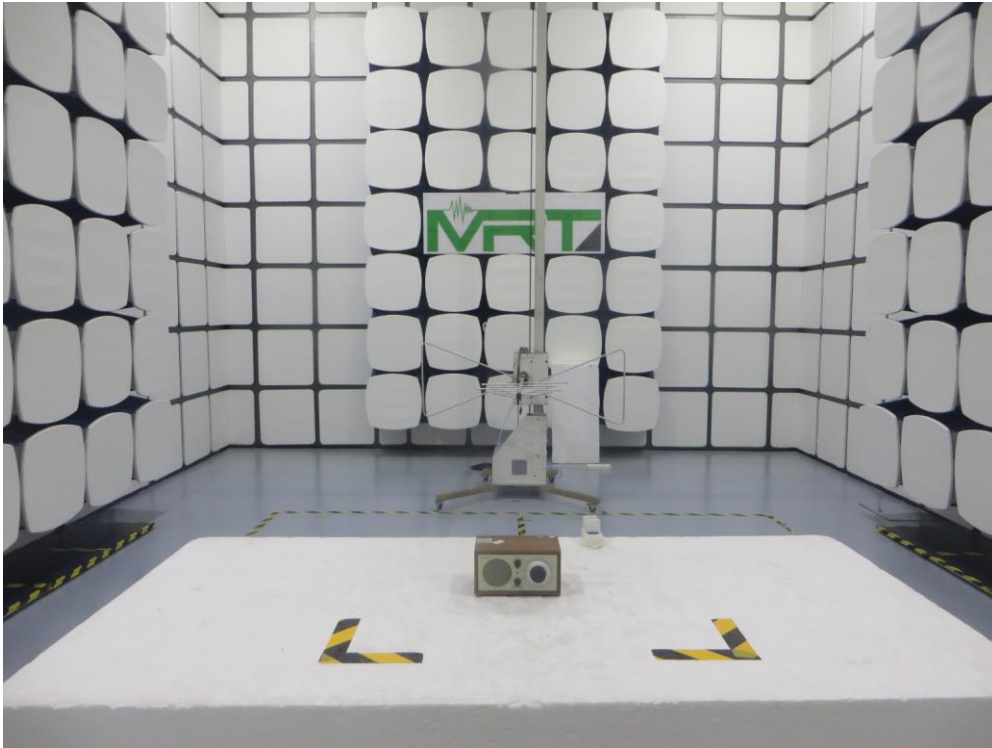

FCC Part 15C Test Setup Photograph

Description: Front View of Conducted Emission Test Setup for Power Port

Description: Back View of Conducted Emission Test Setup for Power Port

Description: Radiated Emission Test Setup for below 1GHz

Description: Radiated Emission Test Setup for above 1GHz