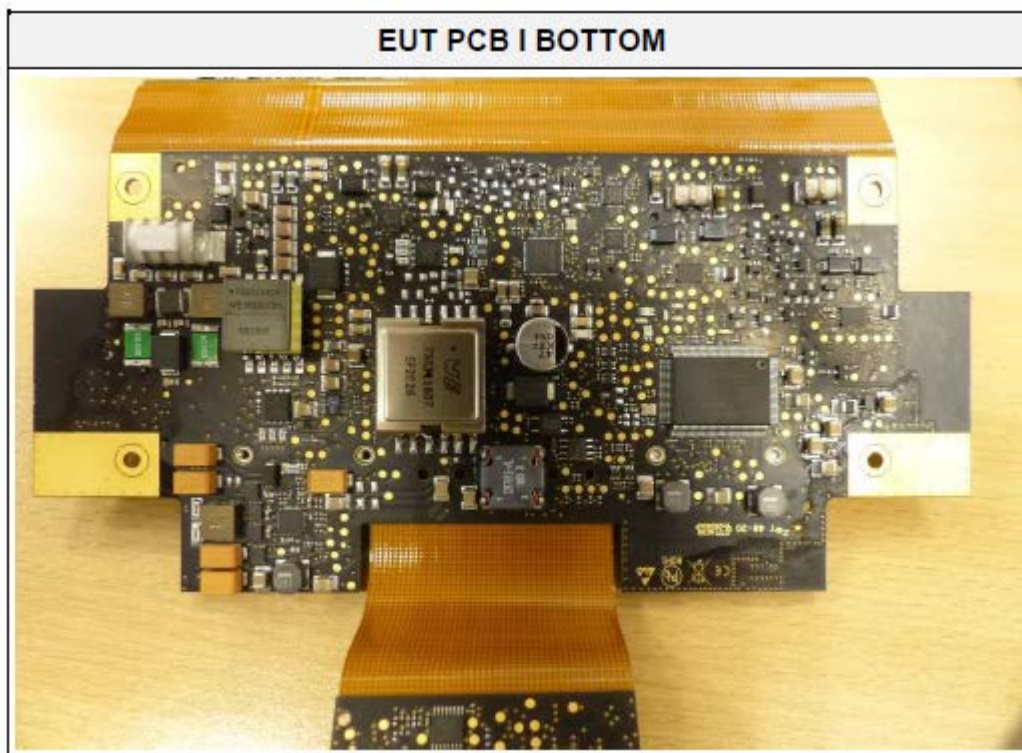

09-Internal Photos

FCC ID: 2AO39-EGW501

IC: 23830-EGW501

Model: EGW501

09-Internal Photos

FCC ID: 2AO39-EGW501

IC: 23830-EGW501

Model: EGW501