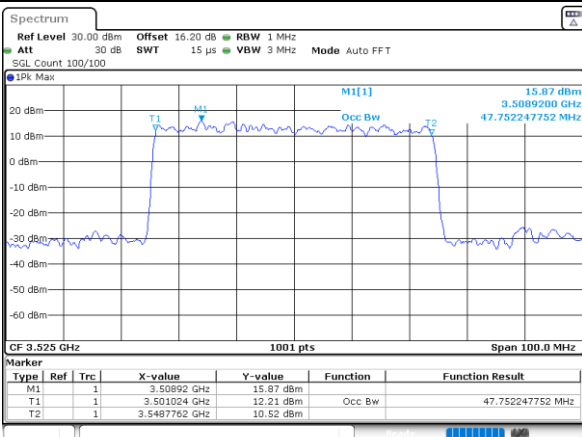

Highest Channel

Highest Channel

Date: 31.JAN.2024 20:22:56

Date: 31.JAN.2024 20:28:37