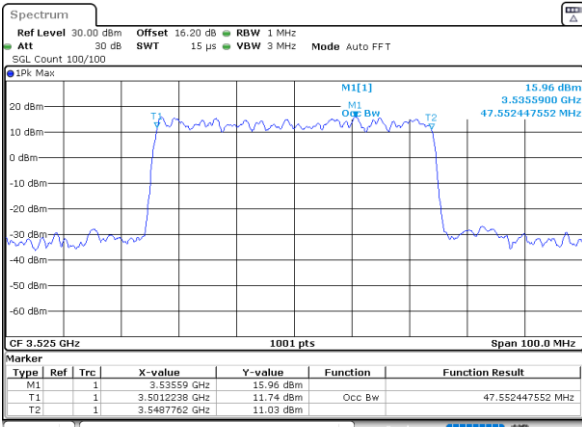

QPSK

16QAM

Lowest Channel

Lowest Channel

Date: 31.JAN.2024 09:34:12

Date: 31.JAN.2024 12:47:44

Middle Channel

Middle Channel

Date: 31.JAN.2024 09:40:20

Date: 31.JAN.2024 12:52:42

Highest Channel

Highest Channel

Date: 31.JAN.2024 09:41:25

Date: 31.JAN.2024 13:01:18

FR1 n78 / 50MHz Ant4 / CP

64QAM