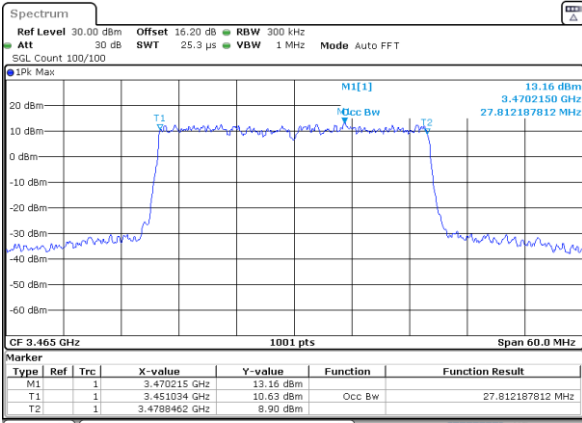

FR1 n78 / 30MHz Ant4 / CP

64QAM

Lowest Channel

Date: 31.JAN.2024 17:09:08