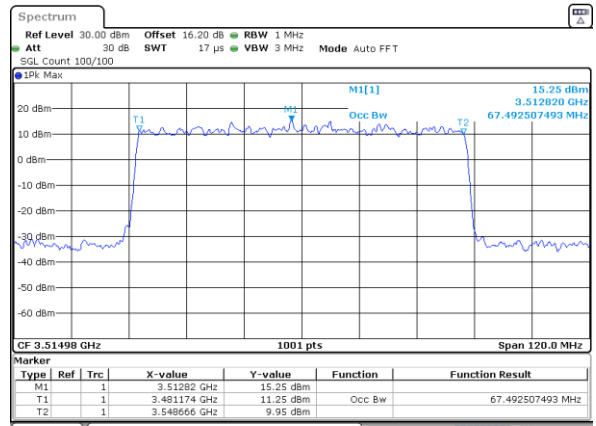

64QAM

Lowest Channel

Date: 1.FEB.2024 00:22:27

256QAM

Lowest Channel

Date: 1.FEB.2024 00:26:36

Middle Channel

Date: 1.FEB.2024 00:32:52

Middle Channel

Date: 1.FEB.2024 00:42:37

Highest Channel

Date: 1.FEB.2024 00:52:00

Highest Channel

Date: 1.FEB.2024 00:56:46

FR1 n78 / 80MHz Ant3 / CP

QPSK

16QAM

Lowest Channel

Lowest Channel

Date: 31.JAN.2024 08:38:17

Date: 31.JAN.2024 14:27:15

Middle Channel

Middle Channel

Date: 31.JAN.2024 08:42:26