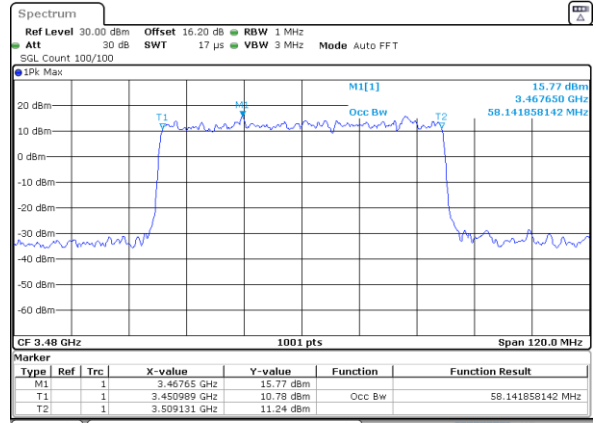

Lowest Channel

Date: 31.JAN.2024 22:16:47

Date: 31.JAN.2024 22:23:37

Middle Channel

Middle Channel

Date: 31.JAN.2024 22:29:39

Date: 1.FEB.2024 00:04:53

Highest Channel

Highest Channel

Date: 1.FEB.2024 00:08:44

Date: 1.FEB.2024 00:13:37

FR1 n78 / 60MHz Ant4 / CP

QPSK

16QAM

Lowest Channel

Lowest Channel

Date: 31.JAN.2024 09:27:13

Date: 31.JAN.2024 13:32:11

Middle Channel

Middle Channel

Date: 31.JAN.2024 09:30:16

Date: 31.JAN.2024 13:41:10

Highest Channel

Highest Channel