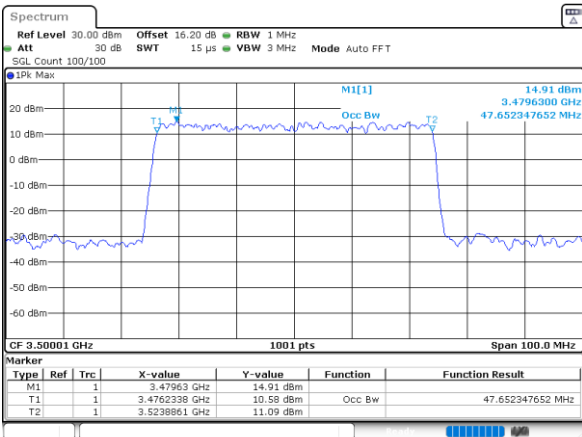

256QAM

Lowest Channel

Lowest Channel

Date: 31.JAN.2024 19:43:23

Date: 31.JAN.2024 19:48:02

Middle Channel

Middle Channel

Date: 31.JAN.2024 19:56:53