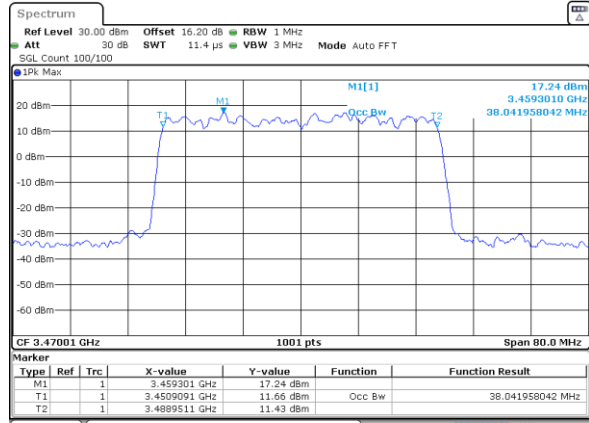

Date: 31.JAN.2024 18:58:24

Highest Channel

Date: 31.JAN.2024 19:07:55

FR1 n78 / 40MHz Ant4 / CP

QPSK

16QAM

Lowest Channel

Lowest Channel

Date: 31.JAN.2024 09:43:13

Date: 31.JAN.2024 12:22:24

Middle Channel

Middle Channel

Date: 31.JAN.2024 09:44:43

Date: 31.JAN.2024 12:28:28

Highest Channel

Highest Channel