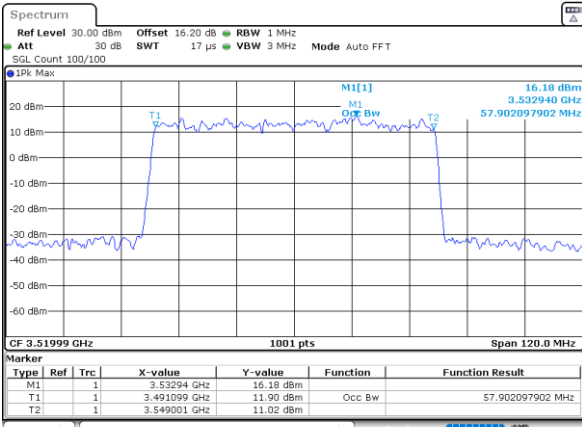

Lowest Channel

Lowest Channel

Date: 31.JAN.2024 08:27:02

Date: 31.JAN.2024 13:32:57

Middle Channel

Middle Channel

Date: 31.JAN.2024 08:28:09

Date: 31.JAN.2024 13:39:53

Highest Channel

Highest Channel

Date: 31.JAN.2024 08:28:56

Date: 31.JAN.2024 13:49:14

FR1 n78 / 60MHz Ant3 / CP

64QAM

256QAM

Lowest Channel