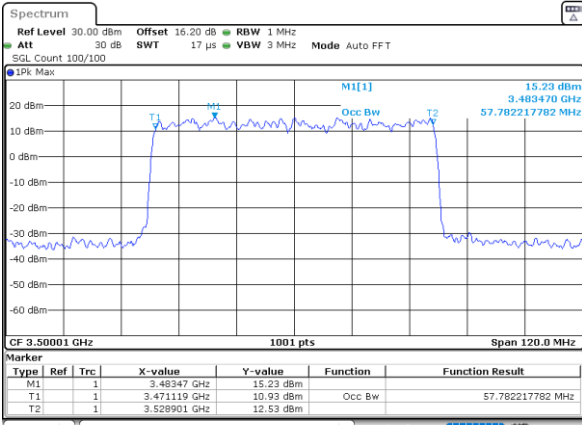

Lowest Channel

Lowest Channel

Date: 31.JAN.2024 08:27:02

Date: 31.JAN.2024 13:32:57

Middle Channel

Middle Channel

Date: 31.JAN.2024 08:28:09

Date: 31.JAN.2024 13:39:53

Highest Channel

Highest Channel

Date: 31.JAN.2024 08:28:56

Date: 31.JAN.2024 13:49:14

FR1 n78 / 60MHz Ant3 / CP

64QAM

256QAM

Lowest Channel