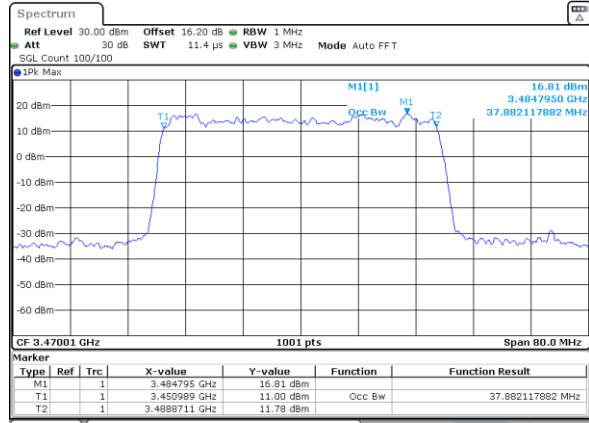

Date: 31.JAN.2024 17:34:34

Highest Channel

Date: 31.JAN.2024 18:01:35

Highest Channel

Date: 31.JAN.2024 18:11:05

FR1 n78 / 40MHz Ant3 / CP

QPSK

16QAM

Lowest Channel

Lowest Channel

Date: 31.JAN.2024 08:16:34

Date: 31.JAN.2024 12:23:18

Middle Channel

Middle Channel

Date: 31.JAN.2024 08:17:44

Date: 31.JAN.2024 12:39:29