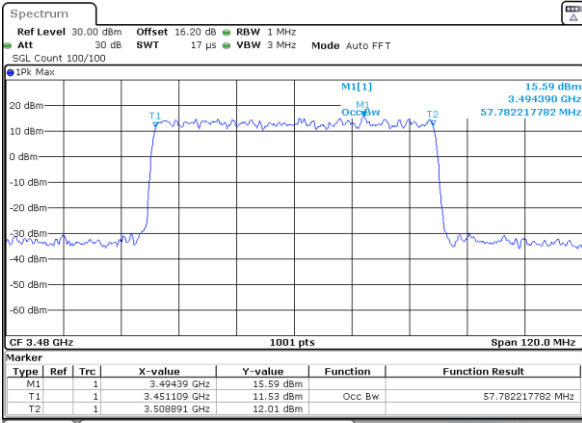

Highest Channel

Highest Channel

Date: 31.JAN.2024 08:28:56

Date: 31.JAN.2024 13:49:14

FR1 n78 / 60MHz Ant3 / CP

64QAM

256QAM

Lowest Channel

Lowest Channel

Date: 31.JAN.2024 22:16:47

Date: 31.JAN.2024 22:23:37

Middle Channel

Middle Channel

Date: 31.JAN.2024 22:29:39

Date: 1.FEB.2024 00:04:53

Highest Channel