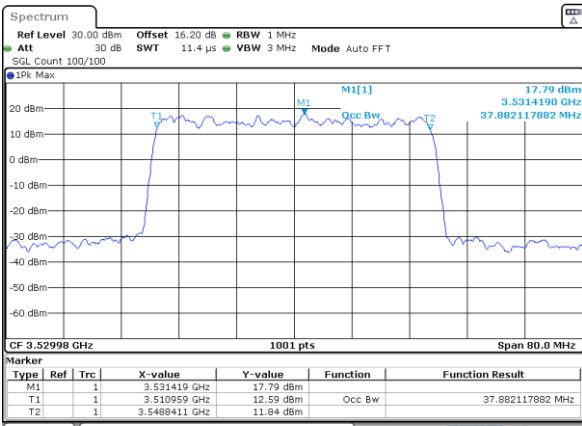

256QAM

Lowest Channel

Date: 31.JAN.2024 18:40:33

Middle Channel

Date: 31.JAN.2024 18:44:45

Middle Channel

Date: 31.JAN.2024 18:51:48

Highest Channel