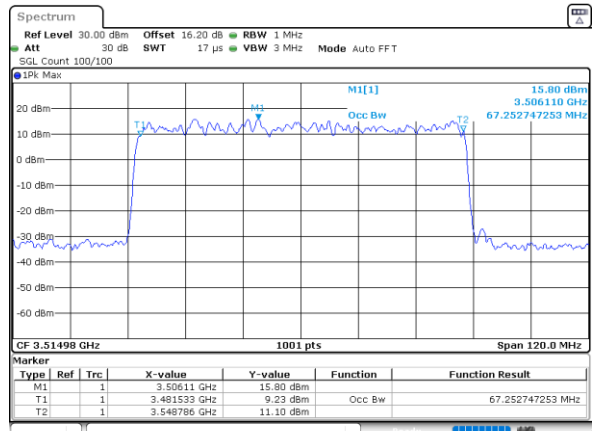

Middle Channel

Date: 1.FEB.2024 00:31:27

Middle Channel

Date: 1.FEB.2024 00:44:49

Highest Channel

Date: 1.FEB.2024 00:50:38

Highest Channel

Date: 1.FEB.2024 00:57:54