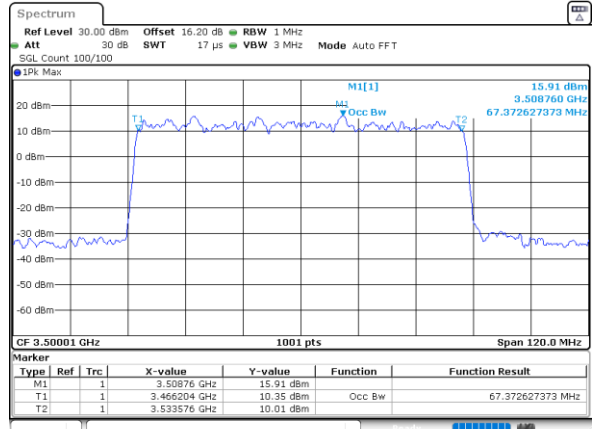

Date: 31.JAN.2024 14:18:19

FR1 n78 / 70MHz Ant3 / CP

64QAM

Lowest Channel

Date: 1.FEB.2024 00:18:27

256QAM

Lowest Channel

Date: 1.FEB.2024 00:28:19

Middle Channel

Date: 1.FEB.2024 00:31:27

Middle Channel

Date: 1.FEB.2024 00:44:49

Highest Channel

Date: 1.FEB.2024 00:50:38

Highest Channel

Date: 1.FEB.2024 00:57:54