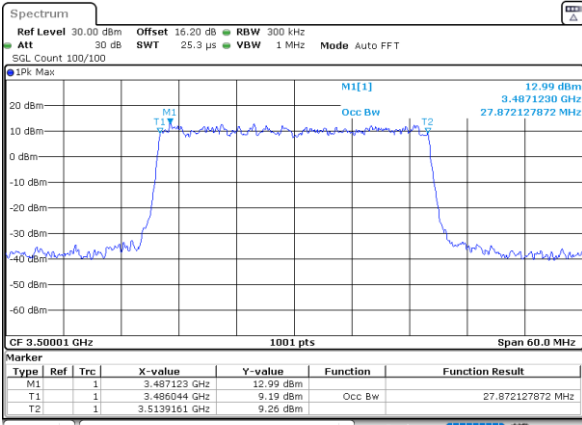

Middle Channel

Date: 31.JAN.2024 17:24:46

Date: 31.JAN.2024 17:43:37

Highest Channel

Highest Channel

Date: 31.JAN.2024 17:48:20

Date: 31.JAN.2024 18:13:02

FR1 n78 / 30MHz Ant4 / CP