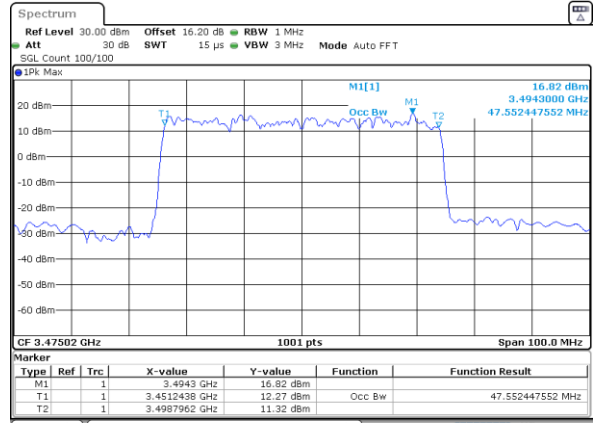

QPSK

16QAM

Lowest Channel

Lowest Channel

Date: 31.JAN.2024 09:34:12

Date: 31.JAN.2024 12:47:44

Middle Channel

Middle Channel

Date: 31.JAN.2024 09:40:20

Date: 31.JAN.2024 12:52:42

Highest Channel

Highest Channel

Date: 31.JAN.2024 09:41:25

Date: 31.JAN.2024 13:01:18

FR1 n78 / 50MHz Ant4 / CP

64QAM

256QAM

Lowest Channel

Lowest Channel

Date: 31.JAN.2024 19:43:23

Date: 31.JAN.2024 19:48:02

Middle Channel

Middle Channel

Date: 31.JAN.2024 19:56:53