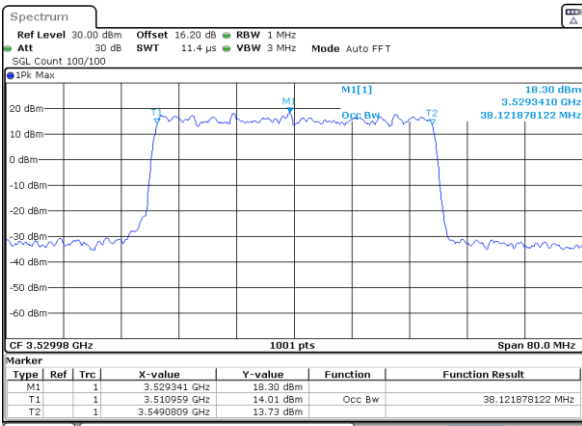

Highest Channel

Highest Channel

Date: 31.JAN.2024 08:50:50