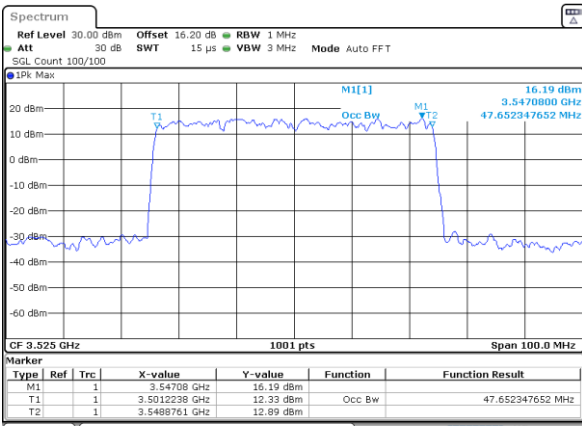

Middle Channel

Middle Channel

Date: 31.JAN.2024 08:24:11

Date: 31.JAN.2024 12:54:03

Highest Channel

Highest Channel

Date: 31.JAN.2024 08:25:20

Date: 31.JAN.2024 12:57:23