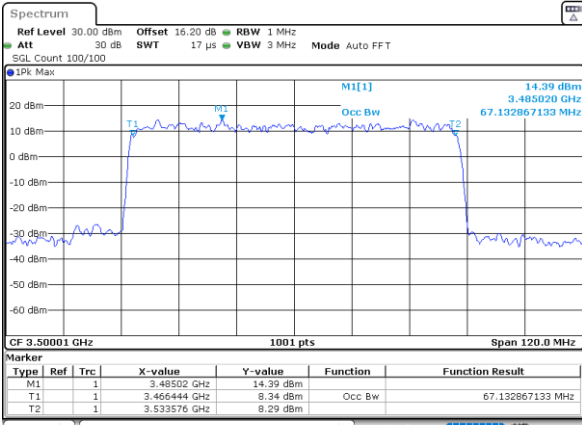

Middle Channel

Date: 31.JAN.2024 09:20:38

Date: 31.JAN.2024 14:06:30

Highest Channel

Highest Channel

Date: 31.JAN.2024 09:23:46

Date: 31.JAN.2024 14:21:55

FR1 n78 / 70MHz Ant4 / CP

64QAM

Lowest Channel

Date: 1.FEB.2024 00:22:27

256QAM

Lowest Channel

Date: 1.FEB.2024 00:26:36

Middle Channel

Date: 1.FEB.2024 00:32:52

Middle Channel

Date: 1.FEB.2024 00:42:37

Highest Channel

Date: 1.FEB.2024 00:52:00

Highest Channel

Date: 1.FEB.2024 00:56:46

FR1 n78 / 80MHz Ant3 / CP

QPSK