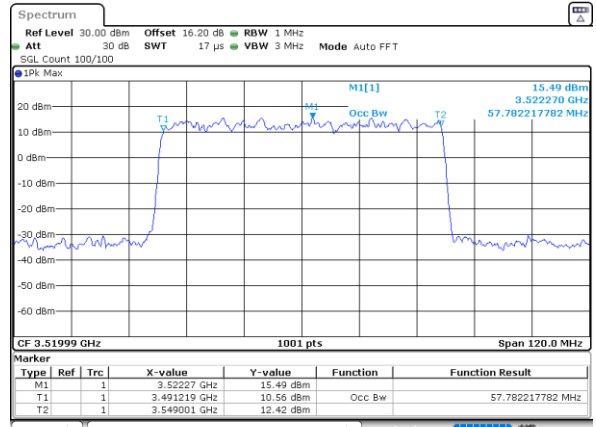

Lowest Channel

Lowest Channel

Date: 31.JAN.2024 08:27:02

Date: 31.JAN.2024 13:32:57

Middle Channel

Middle Channel

Date: 31.JAN.2024 08:28:09

Date: 31.JAN.2024 13:39:53

Highest Channel

Highest Channel

Date: 31.JAN.2024 08:28:56

Date: 31.JAN.2024 13:49:14

FR1 n78 / 60MHz Ant3 / CP

64QAM

256QAM

Lowest Channel

Lowest Channel

Date: 31.JAN.2024 22:16:47

Date: 31.JAN.2024 22:23:37

Middle Channel

Middle Channel

Date: 31.JAN.2024 22:29:39

Date: 1.FEB.2024 00:04:53

Highest Channel