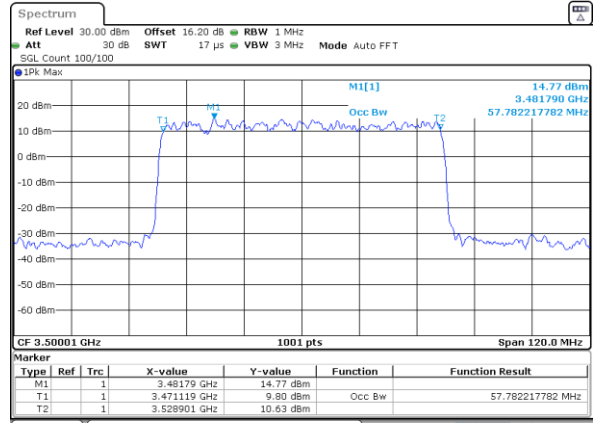

Lowest Channel

Date: 31.JAN.2024 22:16:47

Date: 31.JAN.2024 22:23:37

Middle Channel

Middle Channel

Date: 31.JAN.2024 22:29:39

Date: 1.FEB.2024 00:04:53

Highest Channel

Highest Channel

Date: 1.FEB.2024 00:08:44

Date: 1.FEB.2024 00:13:37

FR1 n78 / 60MHz Ant4 / CP

QPSK

16QAM

Lowest Channel

Lowest Channel

Date: 31.JAN.2024 09:27:13

Date: 31.JAN.2024 13:32:11

Middle Channel

Middle Channel

Date: 31.JAN.2024 09:30:16

Date: 31.JAN.2024 13:41:10

Highest Channel

Highest Channel