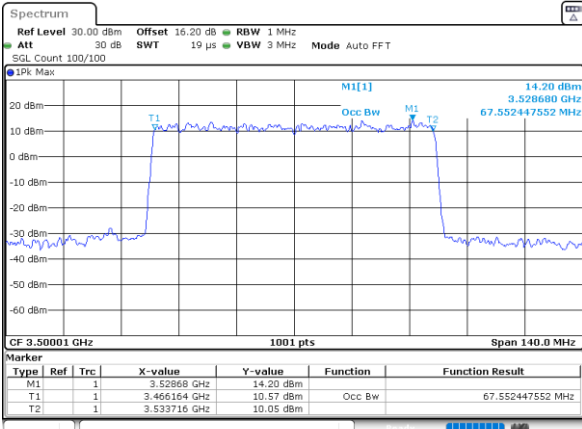

Middle Channel

Date: 1.FEB.2024 00:31:27

Middle Channel

Date: 1.FEB.2024 00:44:49

Highest Channel

Date: 1.FEB.2024 00:50:38

Highest Channel

Date: 1.FEB.2024 00:57:54

FR1 n78 / 70MHz Ant4 / CP

QPSK

16QAM

Lowest Channel

Lowest Channel

Date: 31.JAN.2024 09:18:59

Date: 31.JAN.2024 13:58:24

Middle Channel

Middle Channel

Date: 31.JAN.2024 09:20:38

Date: 31.JAN.2024 14:06:30

Highest Channel

Highest Channel

Date: 31.JAN.2024 09:23:46

Date: 31.JAN.2024 14:21:55

FR1 n78 / 70MHz Ant4 / CP