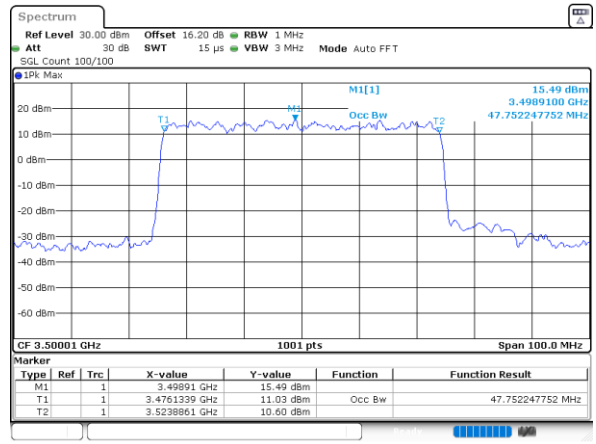

Middle Channel

Date: 31.JAN.2024 19:55:25

Date: 31.JAN.2024 20:11:28

Highest Channel

Highest Channel

Date: 31.JAN.2024 20:22:16

Date: 31.JAN.2024 21:34:00

FR1 n78 / 50MHz Ant4 / CP