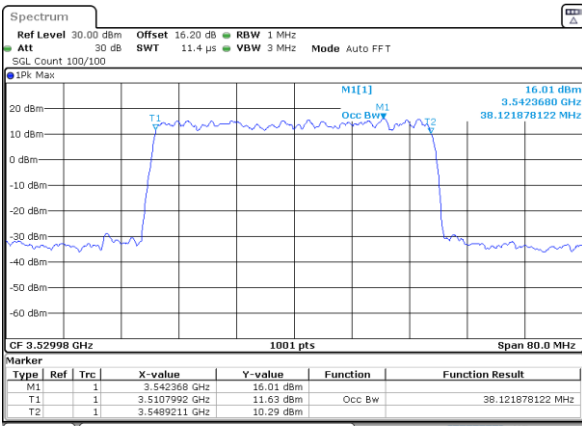

Date: 31.JAN.2024 09:43:13

Date: 31.JAN.2024 12:22:24

Middle Channel

Middle Channel

Date: 31.JAN.2024 09:44:43

Date: 31.JAN.2024 12:28:28

Highest Channel

Highest Channel