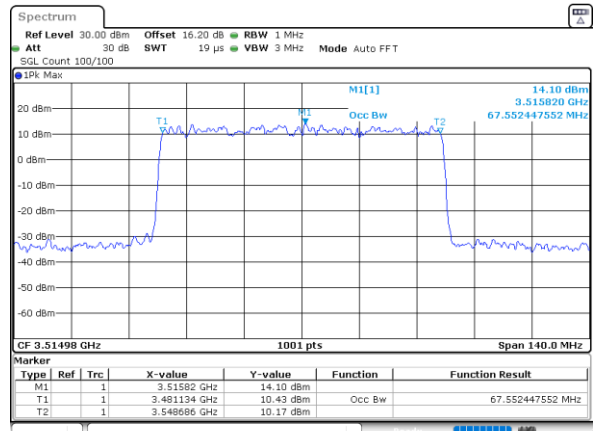

Middle Channel

Date: 31.JAN.2024 09:20:38

Date: 31.JAN.2024 14:06:30

Highest Channel

Highest Channel

Date: 31.JAN.2024 09:23:46

Date: 31.JAN.2024 14:21:55

FR1 n78 / 70MHz Ant4 / CP

64QAM

Lowest Channel

Date: 1.FEB.2024 00:22:27

256QAM

Lowest Channel

Date: 1.FEB.2024 00:26:36

Middle Channel

Date: 1.FEB.2024 00:32:52