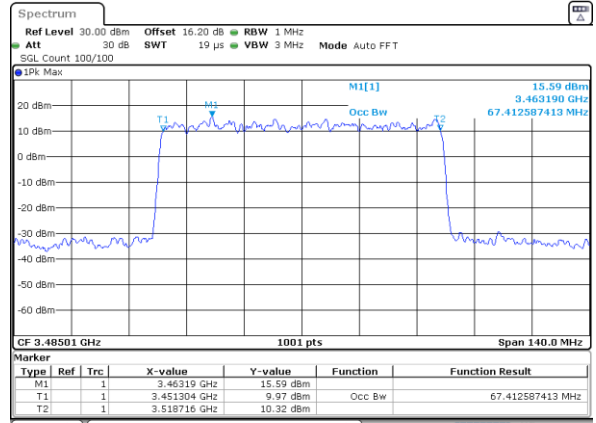

Date: 31.JAN.2024 09:27:13

Date: 31.JAN.2024 13:32:11

Middle Channel

Middle Channel

Date: 31.JAN.2024 09:30:16

Date: 31.JAN.2024 13:41:10

Highest Channel

Highest Channel

Date: 31.JAN.2024 09:33:25

Date: 31.JAN.2024 13:47:25

FR1 n78 / 70MHz Ant3 / CP

QPSK

16QAM

Lowest Channel

Lowest Channel

Date: 31.JAN.2024 08:33:15

Date: 31.JAN.2024 13:55:45

Middle Channel

Middle Channel

Date: 31.JAN.2024 08:34:24

Date: 31.JAN.2024 14:11:01

Highest Channel

Highest Channel

Date: 31.JAN.2024 08:36:42