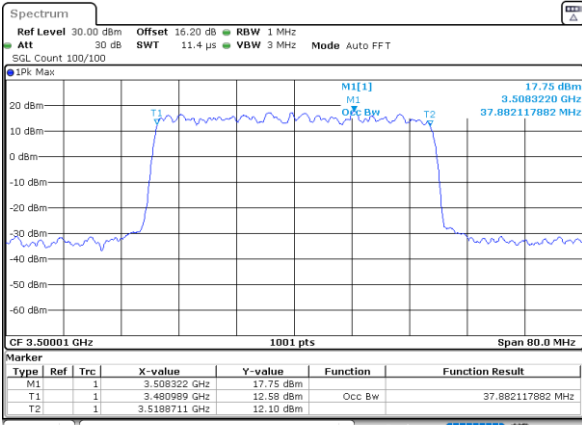

Lowest Channel

Lowest Channel

Date: 31.JAN.2024 08:16:34

Date: 31.JAN.2024 12:23:18

Middle Channel

Middle Channel

Date: 31.JAN.2024 08:17:44

Date: 31.JAN.2024 12:39:29