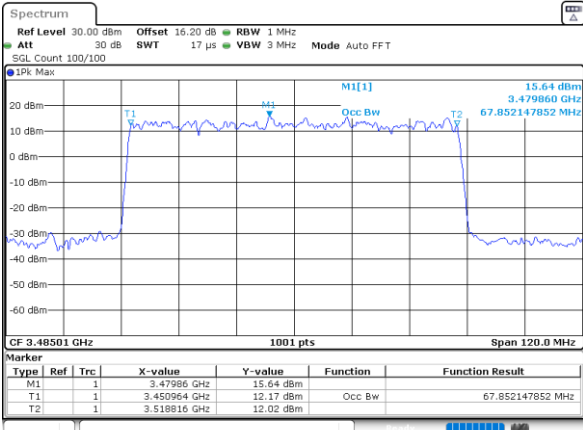

Date: 31.JAN.2024 14:18:19

FR1 n78 / 70MHz Ant3 / CP

64QAM

Lowest Channel

Date: 1.FEB.2024 00:18:27

256QAM

Lowest Channel

Date: 1.FEB.2024 00:28:19

Middle Channel

Date: 1.FEB.2024 00:31:27

Middle Channel

Date: 1.FEB.2024 00:44:49

Highest Channel

Date: 1.FEB.2024 00:50:38

Highest Channel

Date: 1.FEB.2024 00:57:54