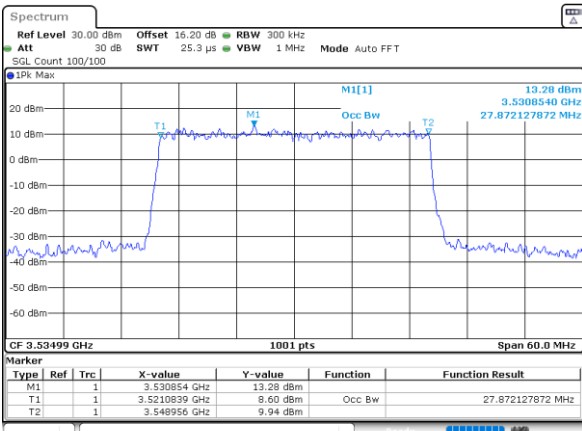

Highest Channel

Highest Channel

Date: 31.JAN.2024 09:54:18

Date: 31.JAN.2024 12:15:58