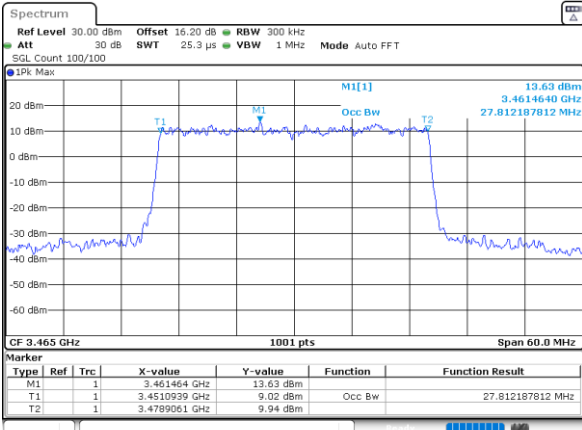

FR1 n78 / 30MHz Ant4 / CP

QPSK

16QAM

Lowest Channel

Lowest Channel

Date: 31.JAN.2024 09:51:07

Date: 31.JAN.2024 12:04:16