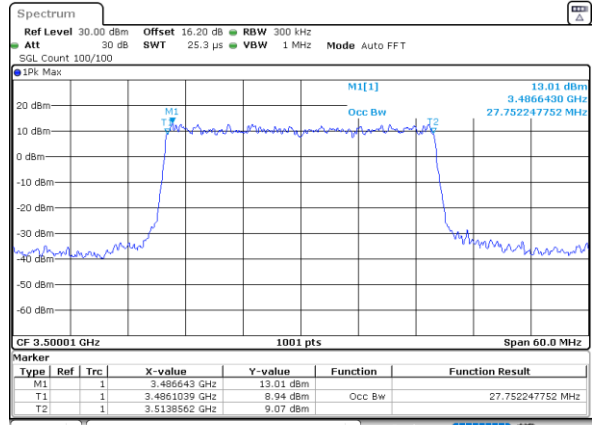

Lowest Channel

Date: 31.JAN.2024 17:09:08

256QAM

Lowest Channel

Date: 31.JAN.2024 17:15:41

Middle Channel

Date: 31.JAN.2024 17:29:09

Middle Channel