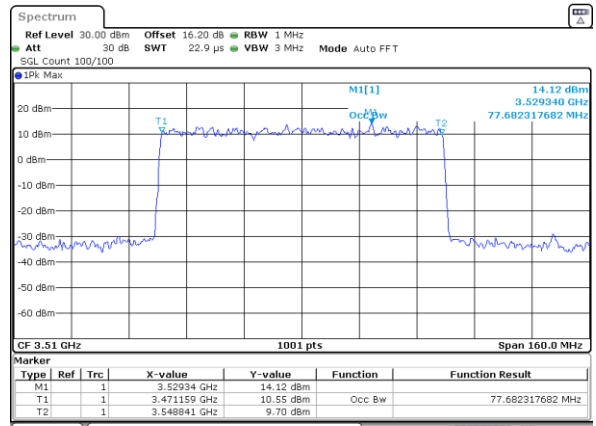

Middle Channel

Date: 1.FEB.2024 00:42:37

Highest Channel

Date: 1.FEB.2024 00:52:00

Highest Channel

Date: 1.FEB.2024 00:56:46

FR1 n78 / 80MHz Ant3 / CP

QPSK

16QAM

Lowest Channel

Lowest Channel

Date: 31.JAN.2024 08:38:17

Date: 31.JAN.2024 14:27:15

Middle Channel

Middle Channel

Date: 31.JAN.2024 08:42:26

Date: 31.JAN.2024 14:34:44

Highest Channel

Highest Channel

Date: 31.JAN.2024 08:44:23

Date: 31.JAN.2024 14:42:34

FR1 n78 / 80MHz Ant4 / CP

QPSK

16QAM