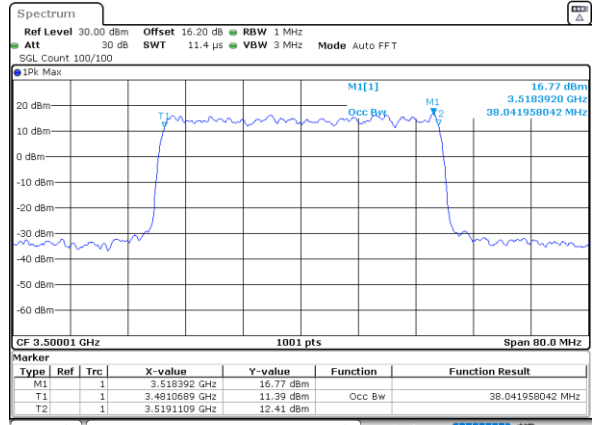

256QAM

Lowest Channel

Date: 31.JAN.2024 18:40:33

Middle Channel

Date: 31.JAN.2024 18:44:45

Middle Channel

Date: 31.JAN.2024 18:51:48

Highest Channel

Date: 31.JAN.2024 18:58:24

Highest Channel

Date: 31.JAN.2024 19:07:55

FR1 n78 / 40MHz Ant4 / CP

QPSK

16QAM

Lowest Channel

Lowest Channel