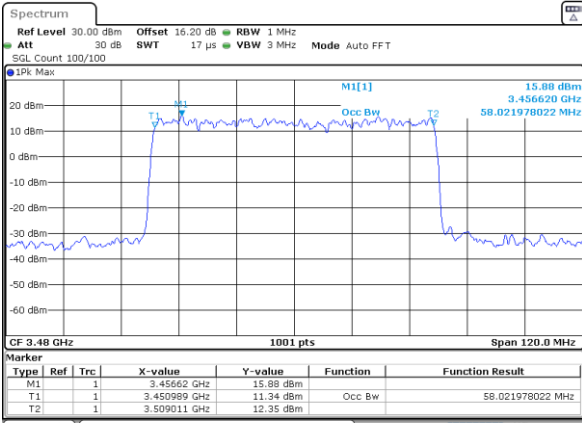

Date: 31.JAN.2024 20:09:43

Highest Channel

Highest Channel

Date: 31.JAN.2024 20:22:56

Date: 31.JAN.2024 20:28:37

FR1 n78 / 60MHz Ant3 / CP

QPSK

16QAM

Lowest Channel

Lowest Channel

Date: 31.JAN.2024 08:27:02

Date: 31.JAN.2024 13:32:57

Middle Channel

Middle Channel

Date: 31.JAN.2024 08:28:09

Date: 31.JAN.2024 13:39:53