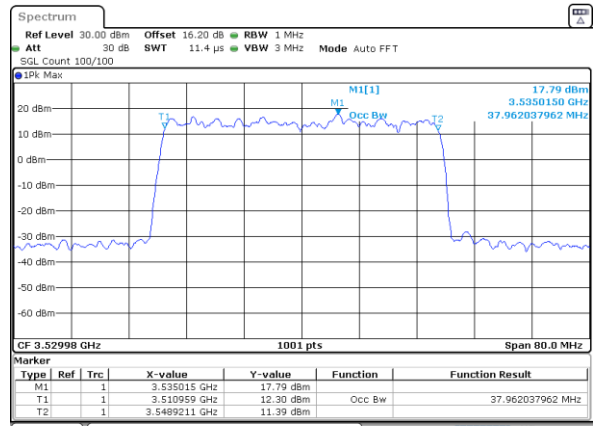

Date: 31.JAN.2024 18:39:26

Middle Channel

Date: 31.JAN.2024 18:45:51

Middle Channel

Date: 31.JAN.2024 18:50:26

Highest Channel

Date: 31.JAN.2024 18:59:56

Highest Channel