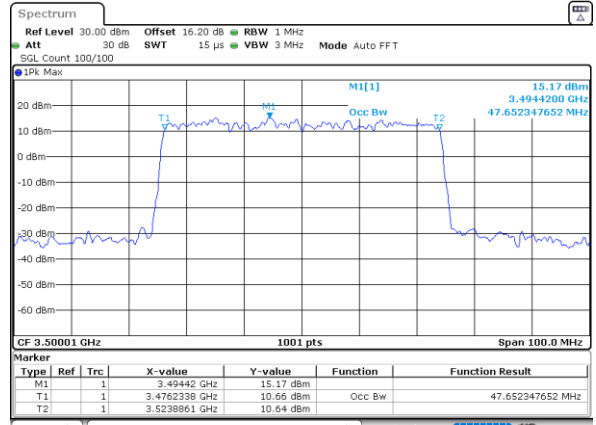

QPSK

16QAM

Lowest Channel

Lowest Channel

Date: 31.JAN.2024 09:34:12

Date: 31.JAN.2024 12:47:44

Middle Channel

Middle Channel

Date: 31.JAN.2024 09:40:20

Date: 31.JAN.2024 12:52:42

Highest Channel

Highest Channel

Date: 31.JAN.2024 09:41:25

Date: 31.JAN.2024 13:01:18

FR1 n78 / 50MHz Ant4 / CP

64QAM