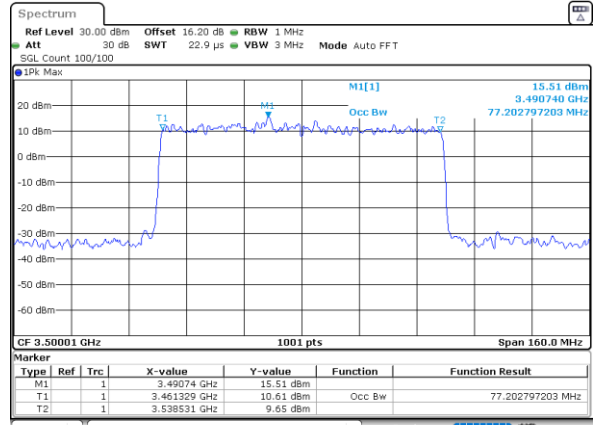

Date: 31.JAN.2024 14:34:44

Highest Channel

Highest Channel

Date: 31.JAN.2024 08:44:23

Date: 31.JAN.2024 14:42:34

FR1 n78 / 80MHz Ant4 / CP

QPSK

16QAM

Lowest Channel

Lowest Channel

Date: 31.JAN.2024 09:13:55

Date: 31.JAN.2024 14:26:08

Middle Channel

Middle Channel

Date: 31.JAN.2024 09:15:00

Date: 31.JAN.2024 14:36:01

Highest Channel

Highest Channel

Date: 31.JAN.2024 09:16:06

Date: 31.JAN.2024 14:40:40