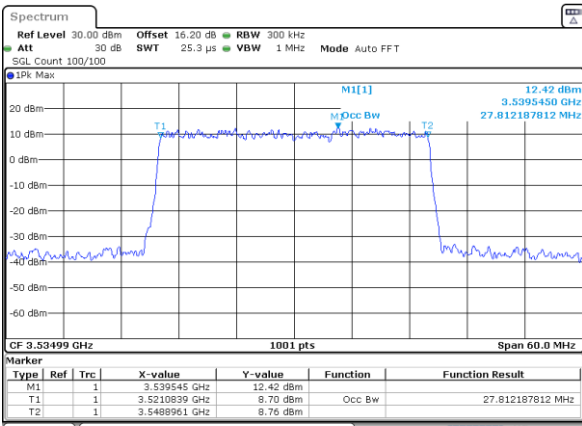

Highest Channel

Date: 31.JAN.2024 18:01:35