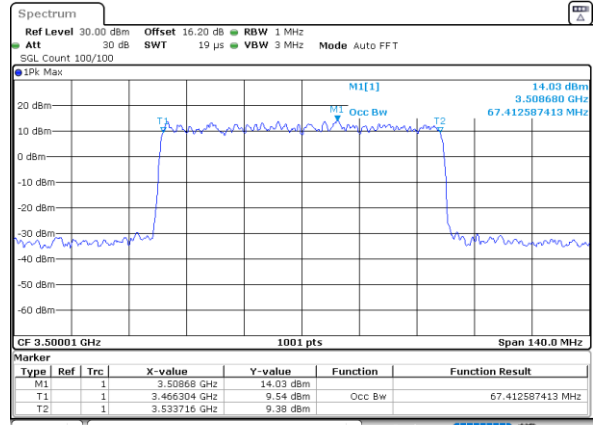

Date: 31.JAN.2024 09:27:13

Date: 31.JAN.2024 13:32:11

Middle Channel

Middle Channel

Date: 31.JAN.2024 09:30:16

Date: 31.JAN.2024 13:41:10

Highest Channel

Highest Channel

Date: 31.JAN.2024 09:33:25

Date: 31.JAN.2024 13:47:25

FR1 n78 / 70MHz Ant3 / CP

QPSK

16QAM

Lowest Channel

Lowest Channel

Date: 31.JAN.2024 08:33:15

Date: 31.JAN.2024 13:55:45

Middle Channel

Middle Channel

Date: 31.JAN.2024 08:34:24

Date: 31.JAN.2024 14:11:01

Highest Channel

Highest Channel

Date: 31.JAN.2024 08:36:42