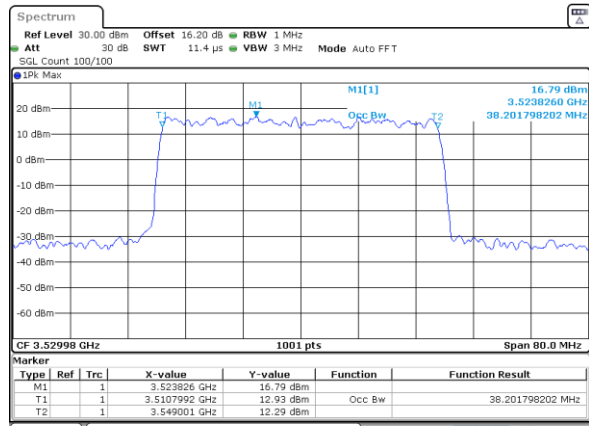

Date: 31.JAN.2024 12:36:37