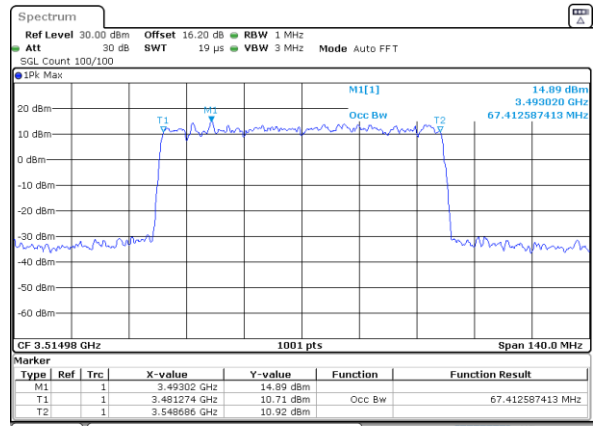

Date: 31.JAN.2024 13:55:45

Middle Channel

Middle Channel

Date: 31.JAN.2024 08:34:24

Date: 31.JAN.2024 14:11:01

Highest Channel

Highest Channel

Date: 31.JAN.2024 08:36:42