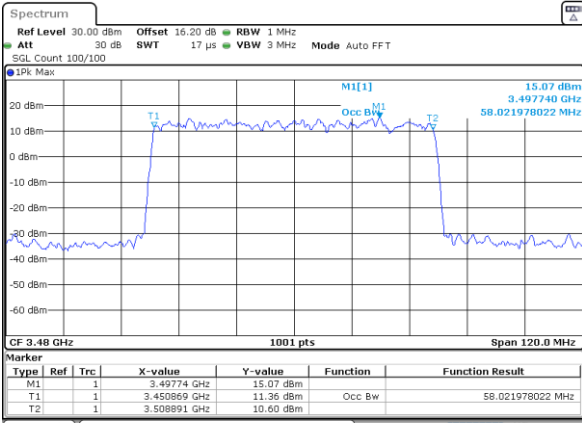

Lowest Channel

Date: 31.JAN.2024 22:16:47

Date: 31.JAN.2024 22:23:37

Middle Channel

Middle Channel

Date: 31.JAN.2024 22:29:39

Date: 1.FEB.2024 00:04:53

Highest Channel

Highest Channel

Date: 1.FEB.2024 00:08:44

Date: 1.FEB.2024 00:13:37

FR1 n78 / 60MHz Ant4 / CP

QPSK

16QAM

Lowest Channel

Lowest Channel

Date: 31.JAN.2024 09:27:13

Date: 31.JAN.2024 13:32:11

Middle Channel

Middle Channel

Date: 31.JAN.2024 09:30:16

Date: 31.JAN.2024 13:41:10

Highest Channel

Highest Channel