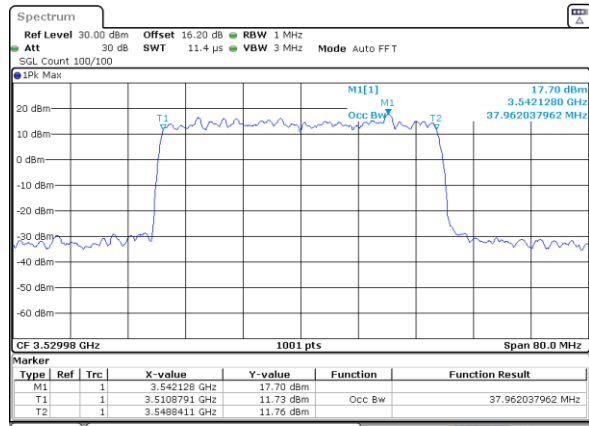

Date: 31.JAN.2024 12:34:54