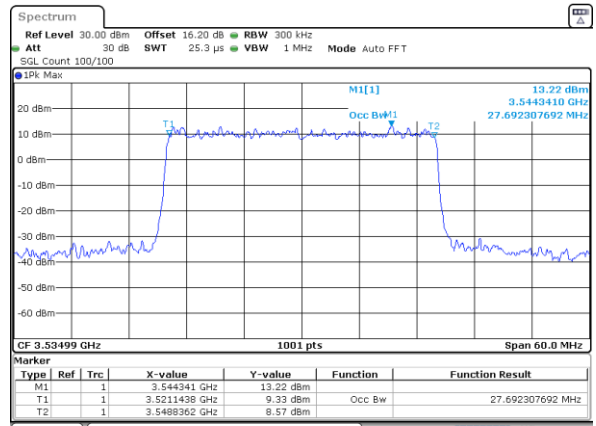

Middle Channel

Date: 31.JAN.2024 17:24:46

Date: 31.JAN.2024 17:43:37

Highest Channel

Highest Channel

Date: 31.JAN.2024 17:48:20

Date: 31.JAN.2024 18:13:02

FR1 n78 / 30MHz Ant4 / CP