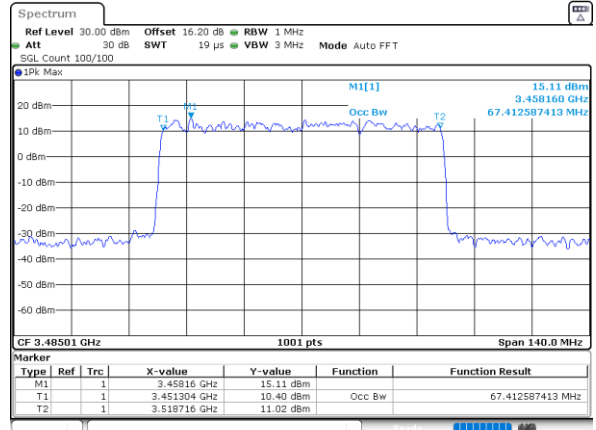

FR1 n78 / 70MHz Ant4 / CP

QPSK

16QAM

Lowest Channel

Lowest Channel

Date: 31.JAN.2024 09:18:59

Date: 31.JAN.2024 13:58:24