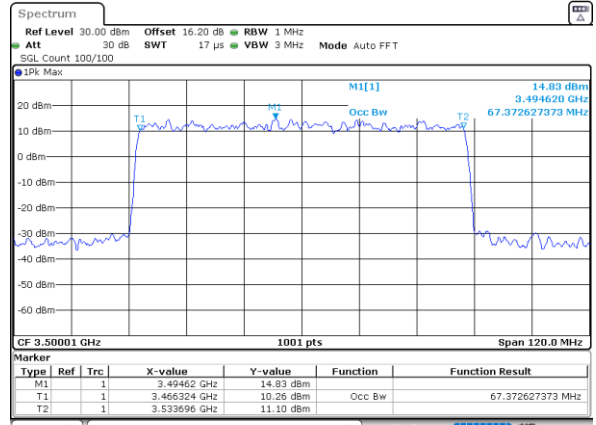

Middle Channel

Date: 31.JAN.2024 09:20:38

Date: 31.JAN.2024 14:06:30

Highest Channel

Highest Channel

Date: 31.JAN.2024 09:23:46

Date: 31.JAN.2024 14:21:55

FR1 n78 / 70MHz Ant4 / CP

64QAM

Lowest Channel

Date: 1.FEB.2024 00:22:27

256QAM

Lowest Channel

Date: 1.FEB.2024 00:26:36

Middle Channel

Date: 1.FEB.2024 00:32:52

Middle Channel

Date: 1.FEB.2024 00:42:37

Highest Channel

Date: 1.FEB.2024 00:52:00

Highest Channel

Date: 1.FEB.2024 00:56:46

FR1 n78 / 80MHz Ant3 / CP

QPSK