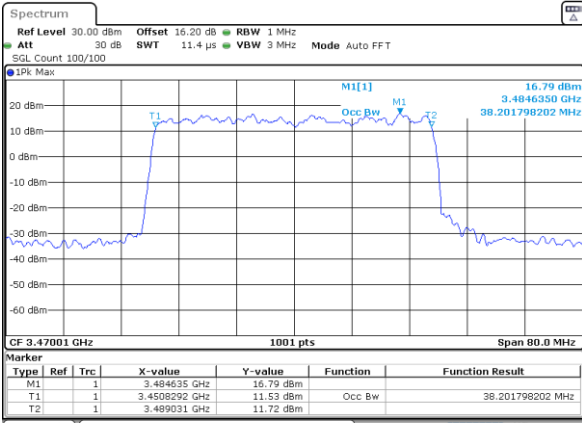

Highest Channel

Highest Channel

Date: 31.JAN.2024 08:50:50

Date: 31.JAN.2024 12:36:37

FR1 n78 / 40MHz Ant3 / CP

64QAM

Lowest Channel

Date: 31.JAN.2024 18:33:12