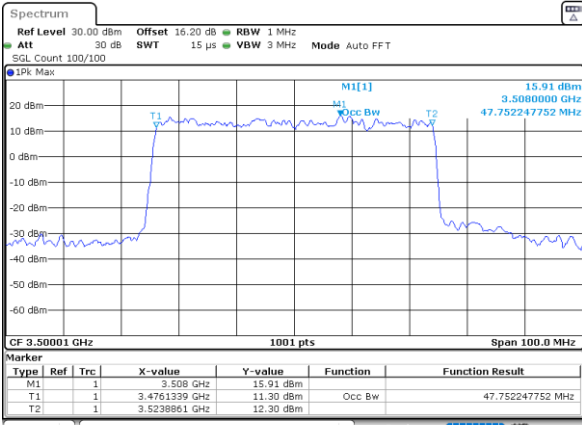

Date: 31.JAN.2024 19:04:06

FR1 n78 / 50MHz Ant3 / CP

QPSK

16QAM

Lowest Channel

Lowest Channel

Date: 31.JAN.2024 08:23:18

Date: 31.JAN.2024 12:46:29

Middle Channel

Middle Channel

Date: 31.JAN.2024 08:24:11

Date: 31.JAN.2024 12:54:03

Highest Channel

Highest Channel

Date: 31.JAN.2024 08:25:20

Date: 31.JAN.2024 12:57:23