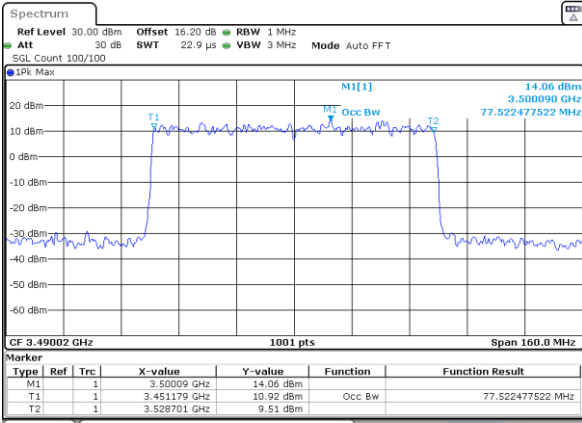

FR1 n78 / 80MHz Ant4 / CP

QPSK

16QAM

Lowest Channel

Lowest Channel

Date: 31.JAN.2024 09:13:55

Date: 31.JAN.2024 14:26:08