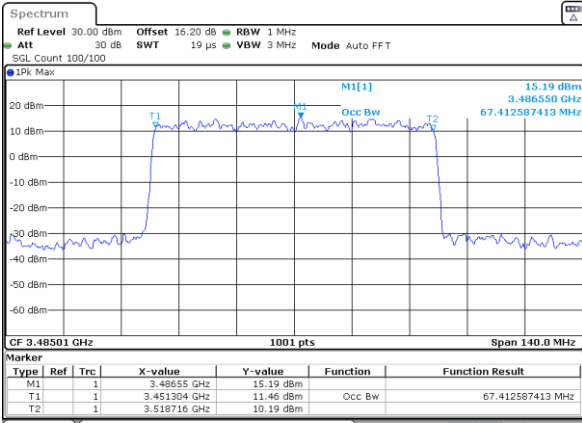

Date: 31.JAN.2024 09:33:25

Date: 31.JAN.2024 13:47:25

FR1 n78 / 70MHz Ant3 / CP

QPSK

16QAM

Lowest Channel

Lowest Channel

Date: 31.JAN.2024 08:33:15

Date: 31.JAN.2024 13:55:45

Middle Channel

Middle Channel

Date: 31.JAN.2024 08:34:24

Date: 31.JAN.2024 14:11:01

Highest Channel

Highest Channel

Date: 31.JAN.2024 08:36:42