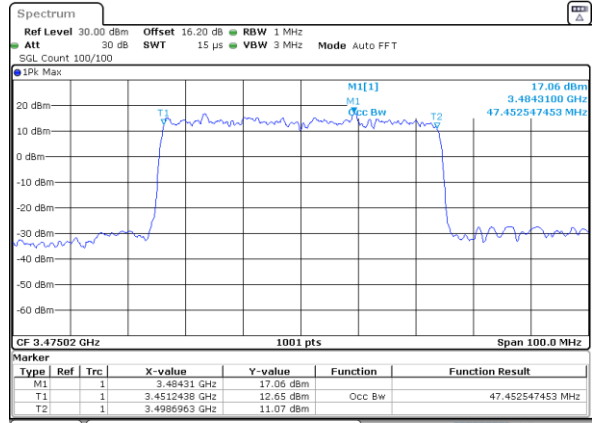

Date: 31.JAN.2024 18:39:26

Middle Channel

Date: 31.JAN.2024 18:45:51

Middle Channel

Date: 31.JAN.2024 18:50:26

Highest Channel

Date: 31.JAN.2024 18:59:56

Highest Channel

Date: 31.JAN.2024 19:04:06

FR1 n78 / 50MHz Ant3 / CP

QPSK

16QAM

Lowest Channel

Lowest Channel

Date: 31.JAN.2024 08:23:18

Date: 31.JAN.2024 12:46:29

Middle Channel

Middle Channel

Date: 31.JAN.2024 08:24:11

Date: 31.JAN.2024 12:54:03

Highest Channel

Highest Channel

Date: 31.JAN.2024 08:25:20

Date: 31.JAN.2024 12:57:23