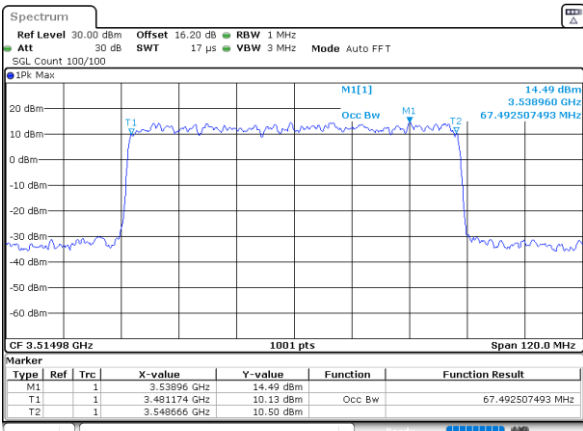

Middle Channel

Date: 1.FEB.2024 00:31:27

Middle Channel

Date: 1.FEB.2024 00:44:49

Highest Channel

Date: 1.FEB.2024 00:50:38

Highest Channel

Date: 1.FEB.2024 00:57:54