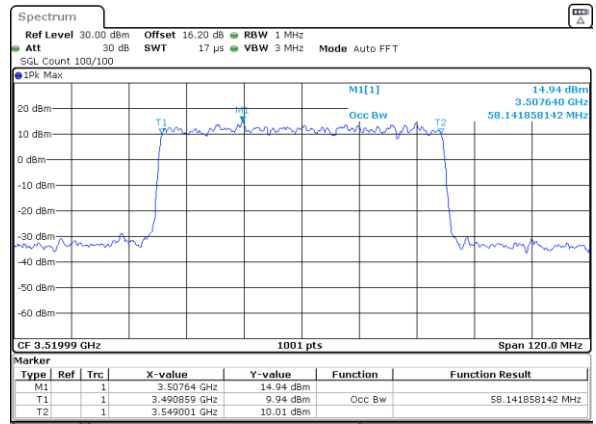

Date: 31.JAN.2024 09:27:13

Date: 31.JAN.2024 13:32:11

Middle Channel

Middle Channel

Date: 31.JAN.2024 09:30:16

Date: 31.JAN.2024 13:41:10

Highest Channel

Highest Channel