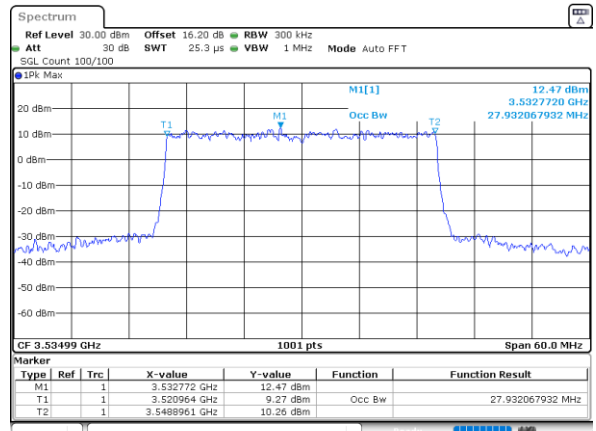

Highest Channel

Highest Channel

Date: 31.JAN.2024 09:54:18

Date: 31.JAN.2024 12:15:58