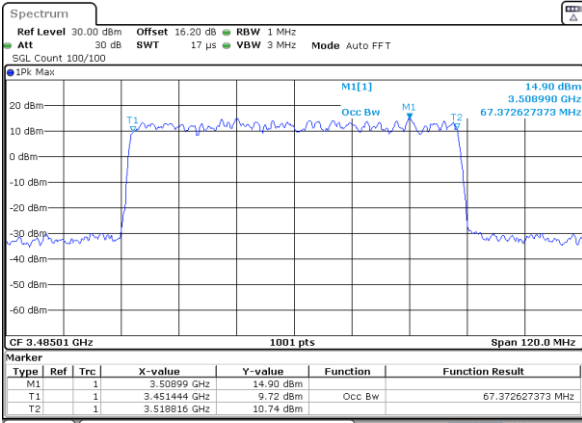

Middle Channel

Date: 31.JAN.2024 09:20:38

Date: 31.JAN.2024 14:06:30

Highest Channel

Highest Channel

Date: 31.JAN.2024 09:23:46

Date: 31.JAN.2024 14:21:55

FR1 n78 / 70MHz Ant4 / CP

64QAM

Lowest Channel

Date: 1.FEB.2024 00:22:27

256QAM

Lowest Channel

Date: 1.FEB.2024 00:26:36

Middle Channel

Date: 1.FEB.2024 00:32:52