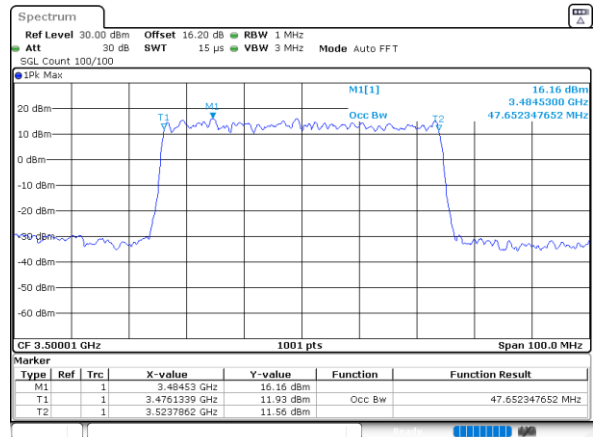

256QAM

Lowest Channel

Lowest Channel

Date: 31.JAN.2024 19:43:23

Date: 31.JAN.2024 19:48:02

Middle Channel

Middle Channel

Date: 31.JAN.2024 19:56:53