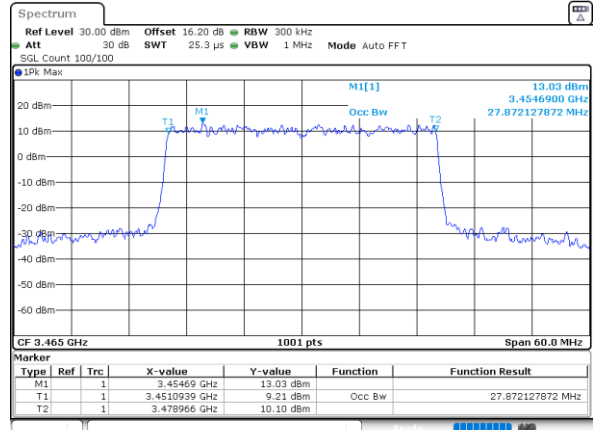

FR1 n78 / 30MHz Ant4 / CP

QPSK

16QAM

Lowest Channel

Lowest Channel

Date: 31.JAN.2024 09:51:07

Date: 31.JAN.2024 12:04:16