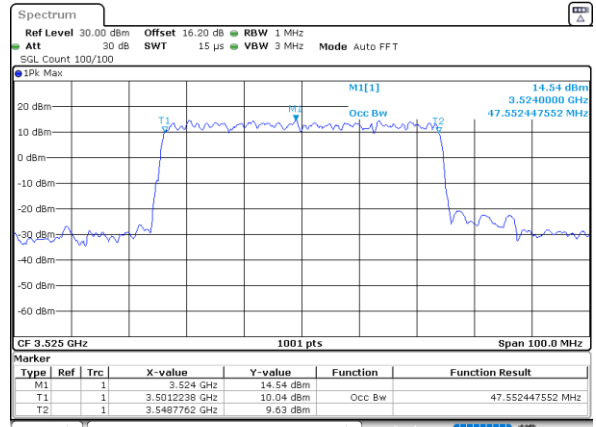

Middle Channel

Date: 31.JAN.2024 19:55:25

Date: 31.JAN.2024 20:11:28

Highest Channel

Highest Channel

Date: 31.JAN.2024 20:22:16

Date: 31.JAN.2024 21:34:00

FR1 n78 / 50MHz Ant4 / CP

QPSK

16QAM

Lowest Channel

Lowest Channel

Date: 31.JAN.2024 09:34:12

Date: 31.JAN.2024 12:47:44

Middle Channel

Middle Channel

Date: 31.JAN.2024 09:40:20

Date: 31.JAN.2024 12:52:42

Highest Channel

Highest Channel

Date: 31.JAN.2024 09:41:25

Date: 31.JAN.2024 13:01:18

FR1 n78 / 50MHz Ant4 / CP

64QAM