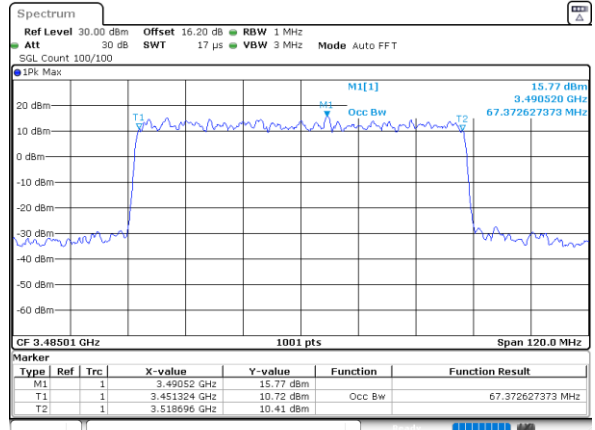

Date: 31.JAN.2024 13:55:45

Middle Channel

Middle Channel

Date: 31.JAN.2024 08:34:24

Date: 31.JAN.2024 14:11:01

Highest Channel

Highest Channel

Date: 31.JAN.2024 08:36:42

Date: 31.JAN.2024 14:18:19

FR1 n78 / 70MHz Ant3 / CP

64QAM

Lowest Channel

Date: 1.FEB.2024 00:18:27

256QAM

Lowest Channel

Date: 1.FEB.2024 00:28:19

Middle Channel

Date: 1.FEB.2024 00:31:27

Middle Channel

Date: 1.FEB.2024 00:44:49

Highest Channel

Date: 1.FEB.2024 00:50:38

Highest Channel

Date: 1.FEB.2024 00:57:54