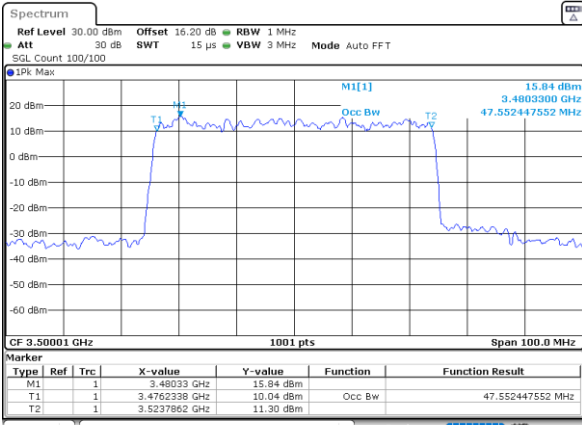

QPSK

16QAM

Lowest Channel

Lowest Channel

Date: 31.JAN.2024 09:34:12

Date: 31.JAN.2024 12:47:44

Middle Channel

Middle Channel

Date: 31.JAN.2024 09:40:20

Date: 31.JAN.2024 12:52:42

Highest Channel

Highest Channel

Date: 31.JAN.2024 09:41:25

Date: 31.JAN.2024 13:01:18

FR1 n78 / 50MHz Ant4 / CP

64QAM