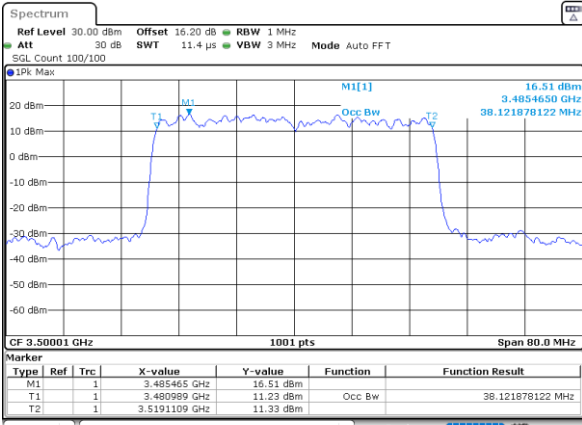

Middle Channel

Date: 31.JAN.2024 18:45:51