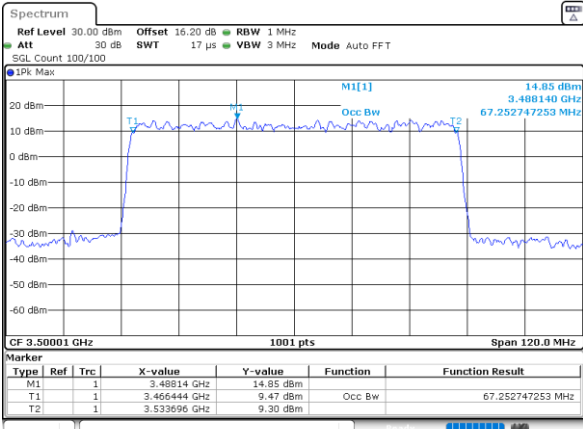

Date: 31.JAN.2024 14:18:19

FR1 n78 / 70MHz Ant3 / CP

64QAM

Lowest Channel

Date: 1.FEB.2024 00:18:27

256QAM

Lowest Channel

Date: 1.FEB.2024 00:28:19

Middle Channel

Date: 1.FEB.2024 00:31:27

Middle Channel

Date: 1.FEB.2024 00:44:49

Highest Channel

Date: 1.FEB.2024 00:50:38

Highest Channel

Date: 1.FEB.2024 00:57:54