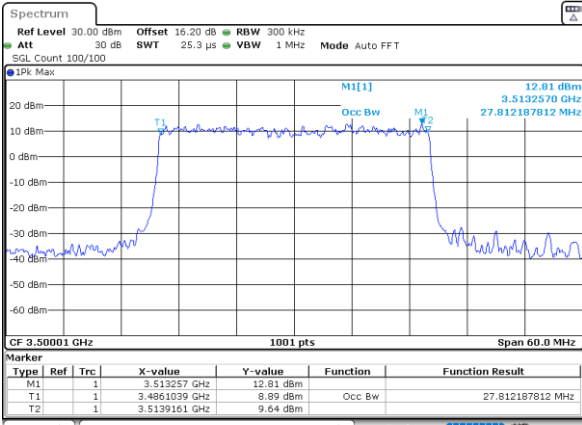

Lowest Channel

Date: 31.JAN.2024 17:09:08

256QAM

Lowest Channel

Date: 31.JAN.2024 17:15:41

Middle Channel

Date: 31.JAN.2024 17:29:09

Middle Channel