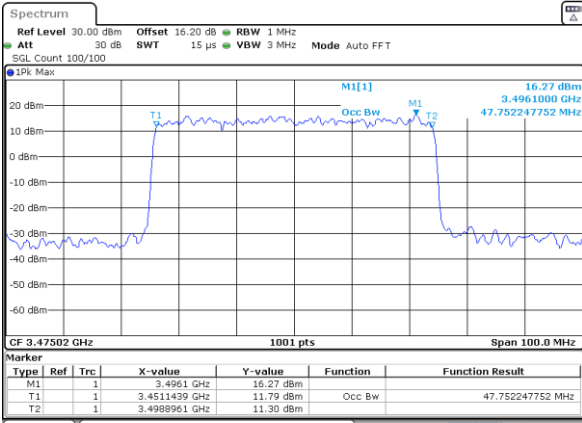

Date: 31.JAN.2024 19:04:06

FR1 n78 / 50MHz Ant3 / CP

QPSK

16QAM

Lowest Channel

Lowest Channel

Date: 31.JAN.2024 08:23:18

Date: 31.JAN.2024 12:46:29

Middle Channel

Middle Channel

Date: 31.JAN.2024 08:24:11

Date: 31.JAN.2024 12:54:03

Highest Channel

Highest Channel

Date: 31.JAN.2024 08:25:20

Date: 31.JAN.2024 12:57:23