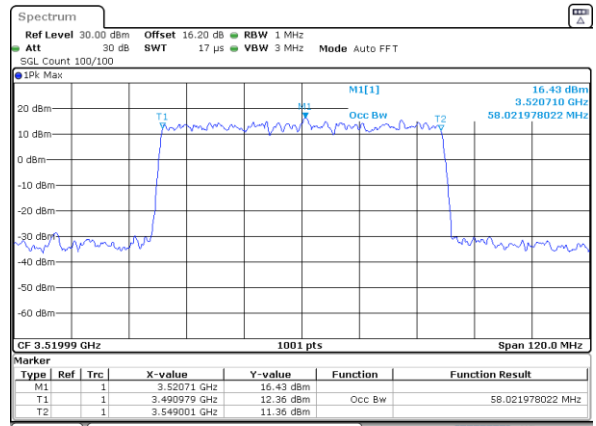

Lowest Channel

Date: 31.JAN.2024 22:16:47

Date: 31.JAN.2024 22:23:37

Middle Channel

Middle Channel

Date: 31.JAN.2024 22:29:39

Date: 1.FEB.2024 00:04:53

Highest Channel

Highest Channel

Date: 1.FEB.2024 00:08:44

Date: 1.FEB.2024 00:13:37

FR1 n78 / 60MHz Ant4 / CP

QPSK

16QAM

Lowest Channel

Lowest Channel