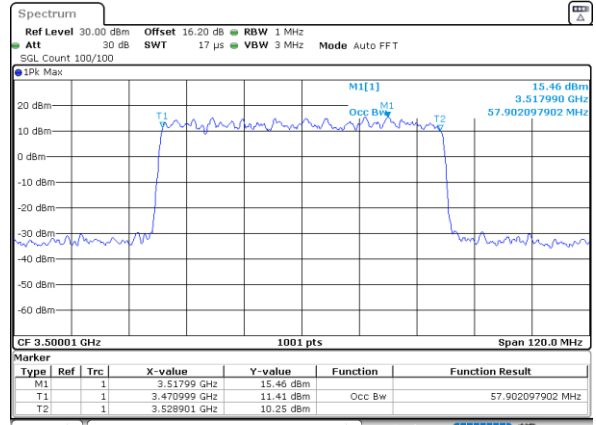

Lowest Channel

Date: 31.JAN.2024 22:16:47

Date: 31.JAN.2024 22:23:37

Middle Channel

Middle Channel

Date: 31.JAN.2024 22:29:39

Date: 1.FEB.2024 00:04:53

Highest Channel

Highest Channel

Date: 1.FEB.2024 00:08:44

Date: 1.FEB.2024 00:13:37

FR1 n78 / 60MHz Ant4 / CP

QPSK

16QAM

Lowest Channel

Lowest Channel