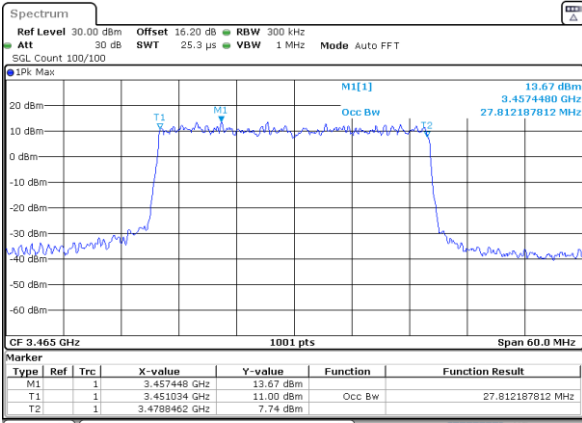

FR1 n78 / 30MHz Ant3 / CP

64QAM

256QAM

Lowest Channel

Lowest Channel

Date: 31.JAN.2024 17:04:35

Date: 31.JAN.2024 17:17:28