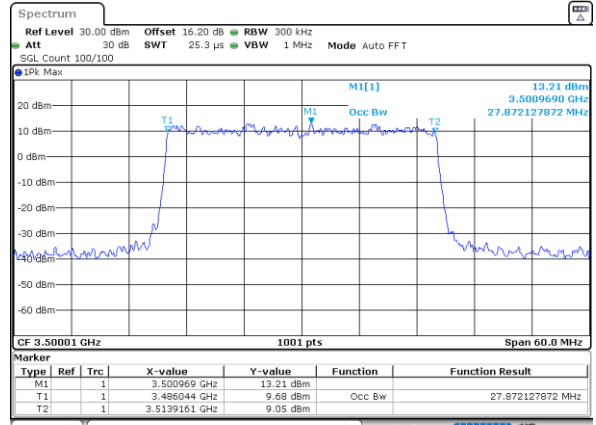

Middle Channel

Date: 31.JAN.2024 17:24:46

Date: 31.JAN.2024 17:43:37

Highest Channel

Highest Channel

Date: 31.JAN.2024 17:48:20

Date: 31.JAN.2024 18:13:02

FR1 n78 / 30MHz Ant4 / CP