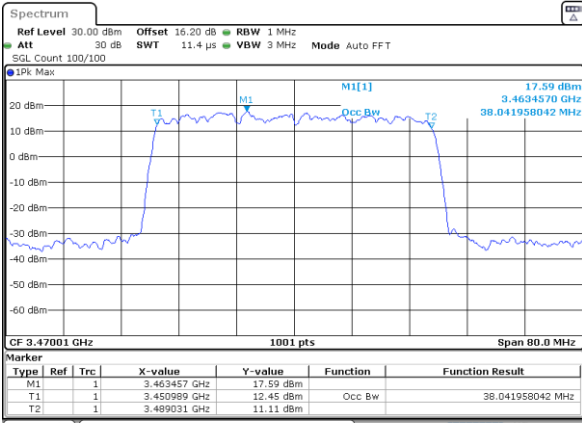

Date: 31.JAN.2024 17:34:34

Highest Channel

Date: 31.JAN.2024 18:01:35

Highest Channel

Date: 31.JAN.2024 18:11:05

FR1 n78 / 40MHz Ant3 / CP

QPSK

16QAM

Lowest Channel

Lowest Channel

Date: 31.JAN.2024 08:16:34

Date: 31.JAN.2024 12:23:18

Middle Channel

Middle Channel

Date: 31.JAN.2024 08:17:44

Date: 31.JAN.2024 12:39:29