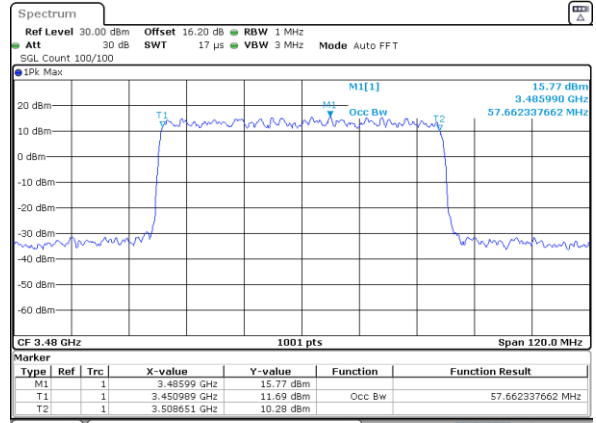

Date: 31.JAN.2024 20:09:43

Highest Channel

Highest Channel

Date: 31.JAN.2024 20:22:56

Date: 31.JAN.2024 20:28:37

FR1 n78 / 60MHz Ant3 / CP

QPSK

16QAM

Lowest Channel

Lowest Channel

Date: 31.JAN.2024 08:27:02

Date: 31.JAN.2024 13:32:57

Middle Channel

Middle Channel

Date: 31.JAN.2024 08:28:09

Date: 31.JAN.2024 13:39:53