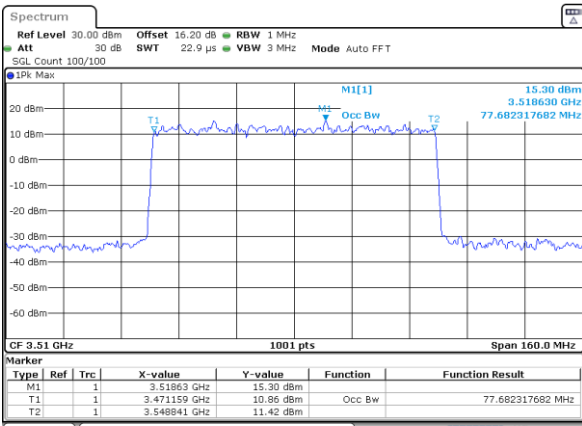

Middle Channel

Date: 1.FEB.2024 00:42:37

Highest Channel

Date: 1.FEB.2024 00:52:00

Highest Channel

Date: 1.FEB.2024 00:56:46

FR1 n78 / 80MHz Ant3 / CP

QPSK

16QAM

Lowest Channel

Lowest Channel

Date: 31.JAN.2024 08:38:17

Date: 31.JAN.2024 14:27:15

Middle Channel

Middle Channel

Date: 31.JAN.2024 08:42:26

Date: 31.JAN.2024 14:34:44

Highest Channel

Highest Channel

Date: 31.JAN.2024 08:44:23

Date: 31.JAN.2024 14:42:34

FR1 n78 / 80MHz Ant4 / CP

QPSK

16QAM