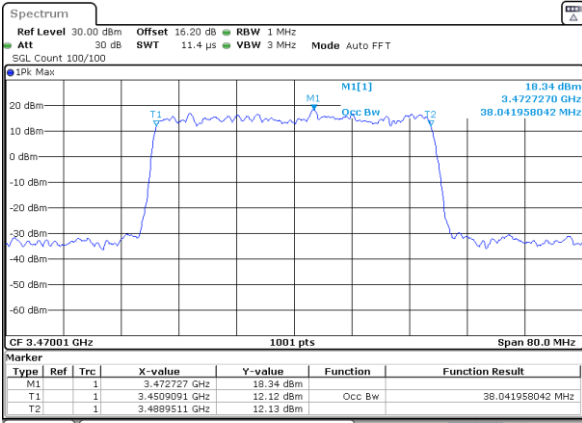

Date: 31.JAN.2024 09:48:15

Date: 31.JAN.2024 12:34:54

FR1 n78 / 40MHz Ant4 / CP

64QAM

Lowest Channel

Date: 31.JAN.2024 18:34:42

256QAM

Lowest Channel