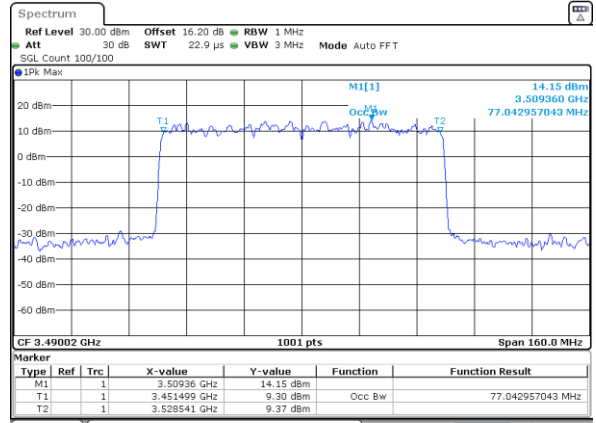

16QAM

Lowest Channel

Lowest Channel

Date: 31.JAN.2024 08:38:17

Date: 31.JAN.2024 14:27:15

Middle Channel

Middle Channel

Date: 31.JAN.2024 08:42:26

Date: 31.JAN.2024 14:34:44

Highest Channel

Highest Channel

Date: 31.JAN.2024 08:44:23

Date: 31.JAN.2024 14:42:34

FR1 n78 / 80MHz Ant4 / CP

QPSK

16QAM

Lowest Channel

Lowest Channel

Date: 31.JAN.2024 09:13:55

Date: 31.JAN.2024 14:26:08

Middle Channel

Middle Channel

Date: 31.JAN.2024 09:15:00

Date: 31.JAN.2024 14:36:01

Highest Channel

Highest Channel

Date: 31.JAN.2024 09:16:06

Date: 31.JAN.2024 14:40:40