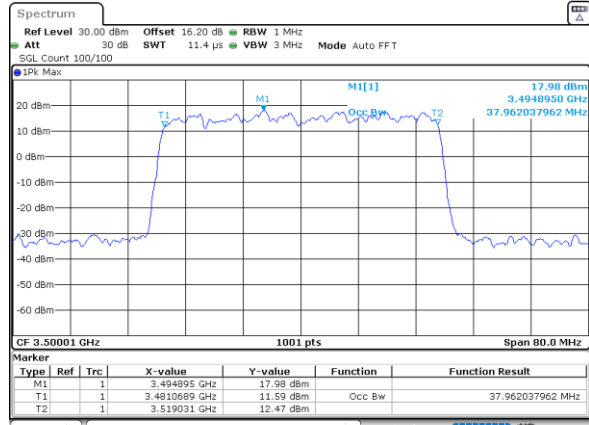

Lowest Channel

Lowest Channel

Date: 31.JAN.2024 08:16:34

Date: 31.JAN.2024 12:23:18

Middle Channel

Middle Channel

Date: 31.JAN.2024 08:17:44

Date: 31.JAN.2024 12:39:29