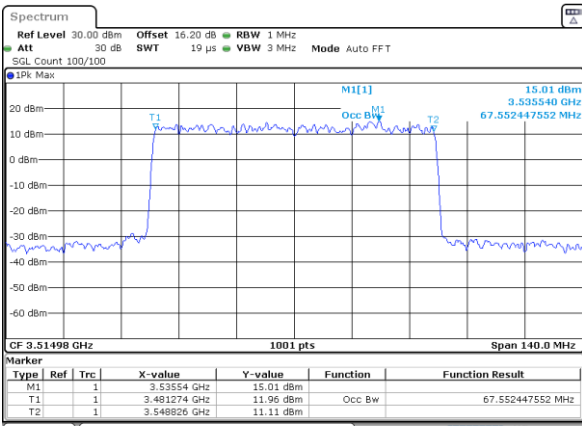

Date: 31.JAN.2024 13:55:45

Middle Channel

Middle Channel

Date: 31.JAN.2024 08:34:24

Date: 31.JAN.2024 14:11:01

Highest Channel

Highest Channel

Date: 31.JAN.2024 08:36:42