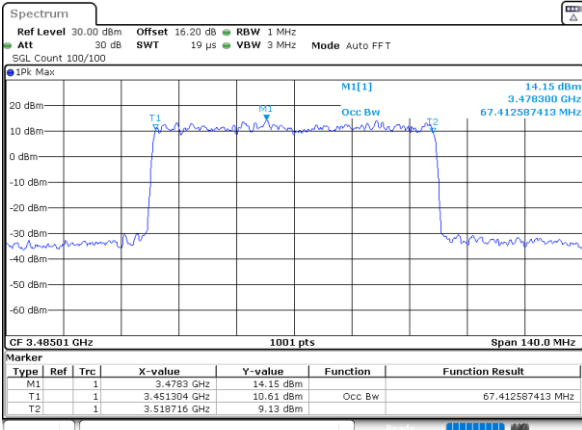

FR1 n78 / 70MHz Ant4 / CP

QPSK

16QAM

Lowest Channel

Lowest Channel

Date: 31.JAN.2024 09:18:59

Date: 31.JAN.2024 13:58:24