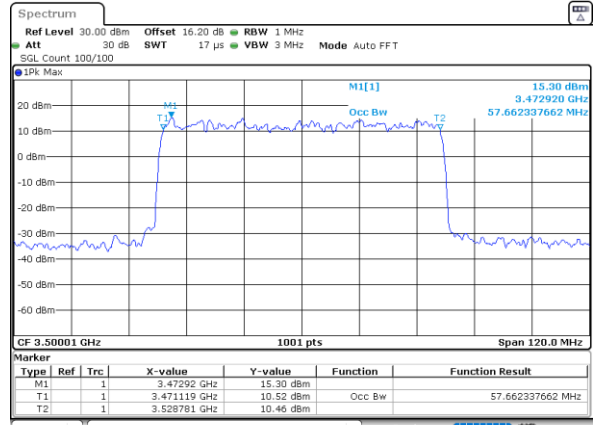

Lowest Channel

Lowest Channel

Date: 31.JAN.2024 08:27:02

Date: 31.JAN.2024 13:32:57

Middle Channel

Middle Channel

Date: 31.JAN.2024 08:28:09

Date: 31.JAN.2024 13:39:53

Highest Channel

Highest Channel

Date: 31.JAN.2024 08:28:56

Date: 31.JAN.2024 13:49:14

FR1 n78 / 60MHz Ant3 / CP

64QAM

256QAM

Lowest Channel

Lowest Channel

Date: 31.JAN.2024 22:16:47

Date: 31.JAN.2024 22:23:37

Middle Channel

Middle Channel

Date: 31.JAN.2024 22:29:39

Date: 1.FEB.2024 00:04:53

Highest Channel