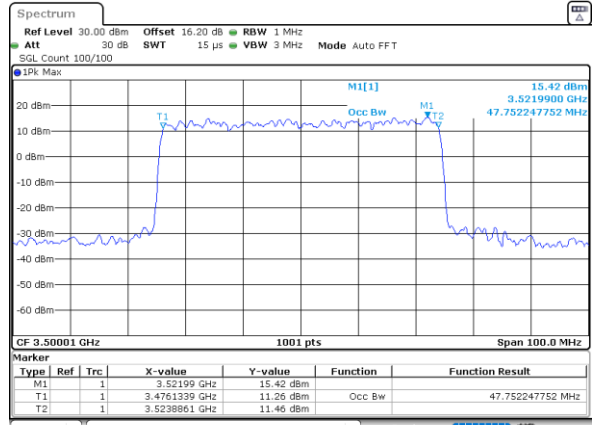

Date: 31.JAN.2024 18:39:26

Middle Channel

Date: 31.JAN.2024 18:45:51

Middle Channel

Date: 31.JAN.2024 18:50:26

Highest Channel

Date: 31.JAN.2024 18:59:56

Highest Channel

Date: 31.JAN.2024 19:04:06

FR1 n78 / 50MHz Ant3 / CP

QPSK

16QAM

Lowest Channel

Lowest Channel

Date: 31.JAN.2024 08:23:18

Date: 31.JAN.2024 12:46:29

Middle Channel

Middle Channel

Date: 31.JAN.2024 08:24:11

Date: 31.JAN.2024 12:54:03

Highest Channel

Highest Channel

Date: 31.JAN.2024 08:25:20

Date: 31.JAN.2024 12:57:23