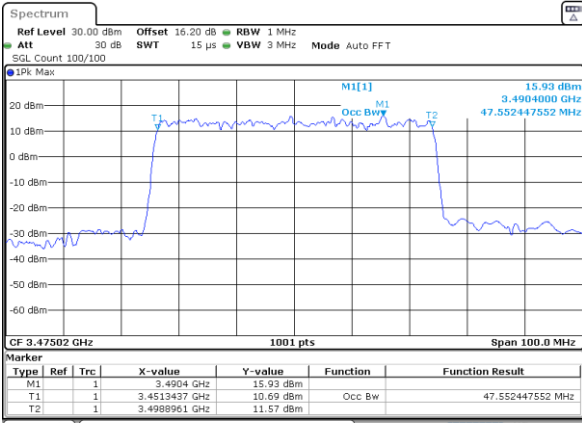

FR1 n78 / 50MHz Ant4 / CP

64QAM

256QAM

Lowest Channel

Lowest Channel

Date: 31.JAN.2024 19:43:23

Date: 31.JAN.2024 19:48:02