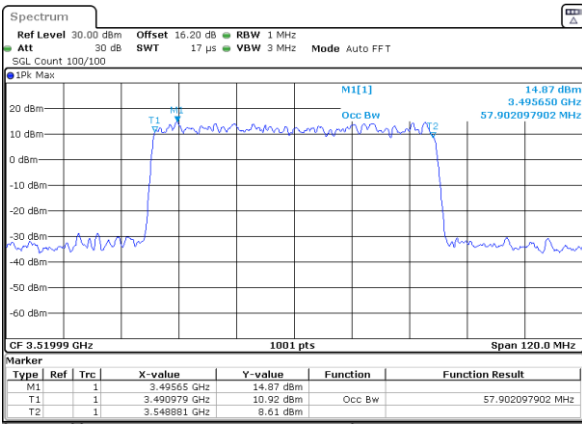

Date: 31.JAN.2024 09:27:13

Date: 31.JAN.2024 13:32:11

Middle Channel

Middle Channel

Date: 31.JAN.2024 09:30:16

Date: 31.JAN.2024 13:41:10

Highest Channel

Highest Channel