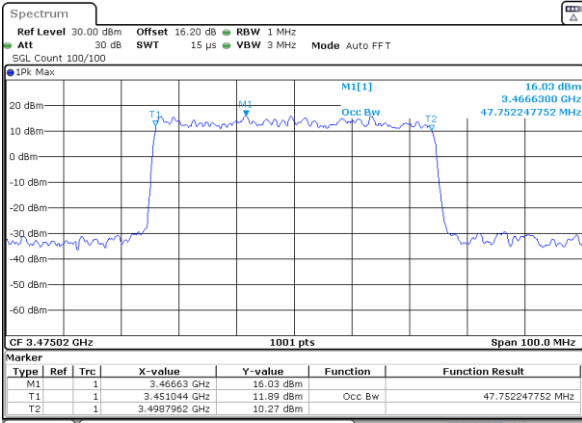

FR1 n78 / 50MHz Ant3 / CP

64QAM

256QAM

Lowest Channel

Lowest Channel

Date: 31.JAN.2024 19:42:11

Date: 31.JAN.2024 19:50:04