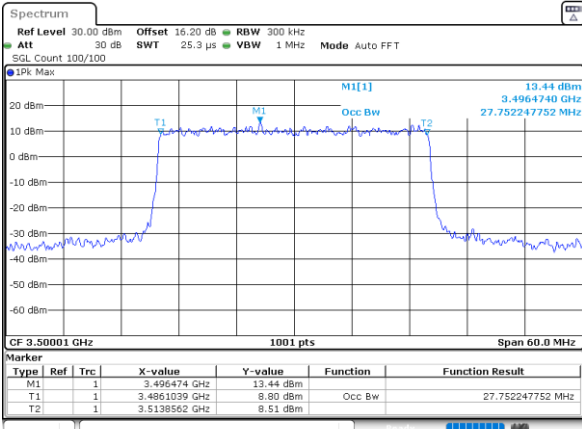

QPSK

16QAM

Lowest Channel

Lowest Channel

Date: 31.JAN.2024 09:51:07

Date: 31.JAN.2024 12:04:16

Middle Channel

Middle Channel