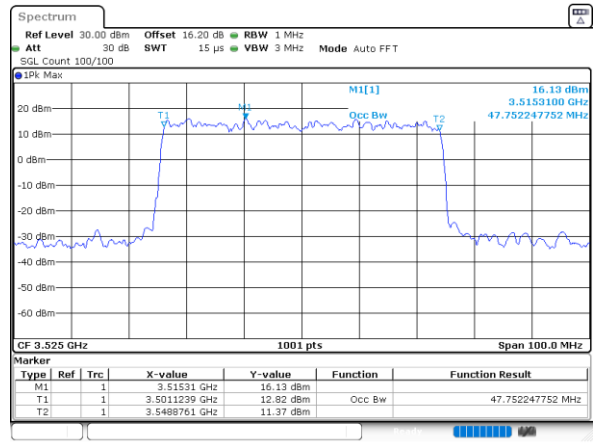

Middle Channel

Date: 31.JAN.2024 19:55:25

Date: 31.JAN.2024 20:11:28

Highest Channel

Highest Channel

Date: 31.JAN.2024 20:22:16

Date: 31.JAN.2024 21:34:00

FR1 n78 / 50MHz Ant4 / CP