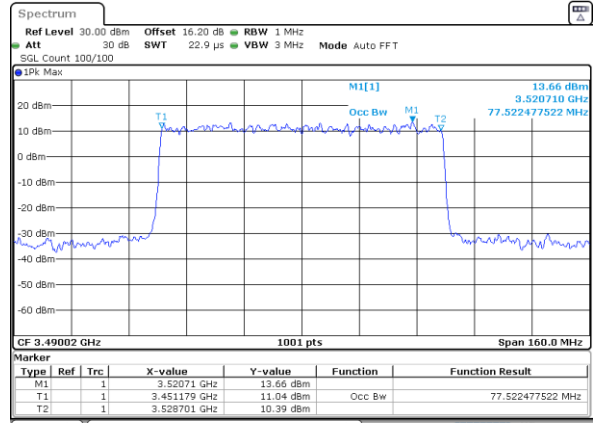

64QAM

Lowest Channel

Date: 1.FEB.2024 00:22:27

256QAM

Lowest Channel

Date: 1.FEB.2024 00:26:36

Middle Channel

Date: 1.FEB.2024 00:32:52

Middle Channel

Date: 1.FEB.2024 00:42:37

Highest Channel

Date: 1.FEB.2024 00:52:00

Highest Channel

Date: 1.FEB.2024 00:56:46

FR1 n78 / 80MHz Ant3 / CP

QPSK

16QAM

Lowest Channel

Lowest Channel

Date: 31.JAN.2024 08:38:17

Date: 31.JAN.2024 14:27:15

Middle Channel

Middle Channel

Date: 31.JAN.2024 08:42:26