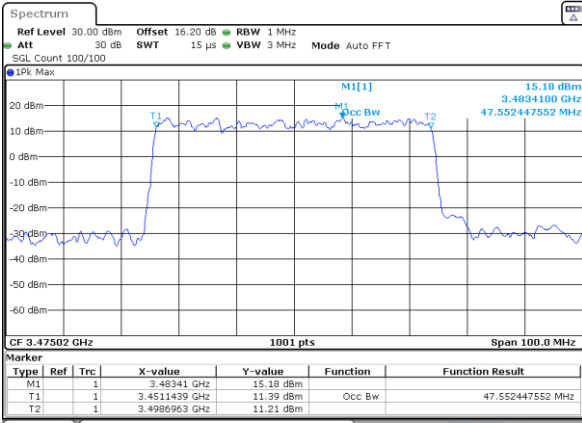

FR1 n78 / 50MHz Ant4 / CP

QPSK

16QAM

Lowest Channel

Lowest Channel

Date: 31.JAN.2024 09:34:12

Date: 31.JAN.2024 12:47:44