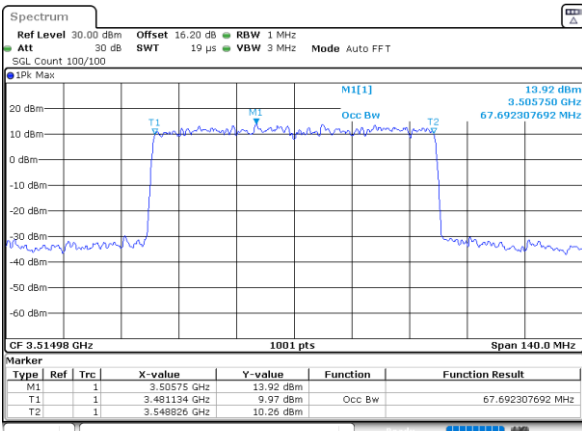

Middle Channel

Date: 31.JAN.2024 09:20:38

Date: 31.JAN.2024 14:06:30

Highest Channel

Highest Channel

Date: 31.JAN.2024 09:23:46

Date: 31.JAN.2024 14:21:55

FR1 n78 / 70MHz Ant4 / CP

64QAM

Lowest Channel

Date: 1.FEB.2024 00:22:27

256QAM

Lowest Channel

Date: 1.FEB.2024 00:26:36

Middle Channel

Date: 1.FEB.2024 00:32:52