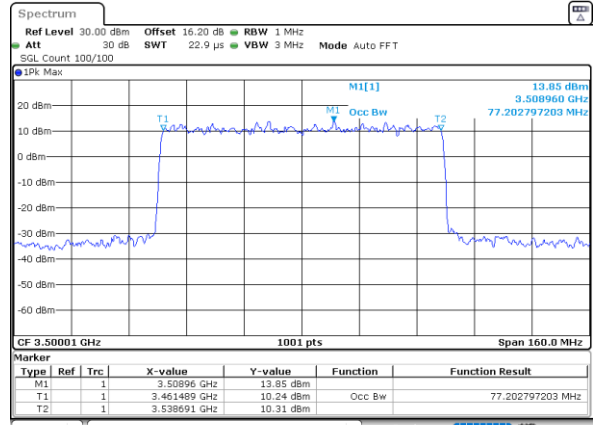

Middle Channel

Date: 1.FEB.2024 00:42:37

Highest Channel

Date: 1.FEB.2024 00:52:00

Highest Channel

Date: 1.FEB.2024 00:56:46

FR1 n78 / 80MHz Ant3 / CP

QPSK

16QAM

Lowest Channel

Lowest Channel

Date: 31.JAN.2024 08:38:17

Date: 31.JAN.2024 14:27:15

Middle Channel

Middle Channel

Date: 31.JAN.2024 08:42:26

Date: 31.JAN.2024 14:34:44

Highest Channel

Highest Channel

Date: 31.JAN.2024 08:44:23

Date: 31.JAN.2024 14:42:34

FR1 n78 / 80MHz Ant4 / CP

QPSK

16QAM