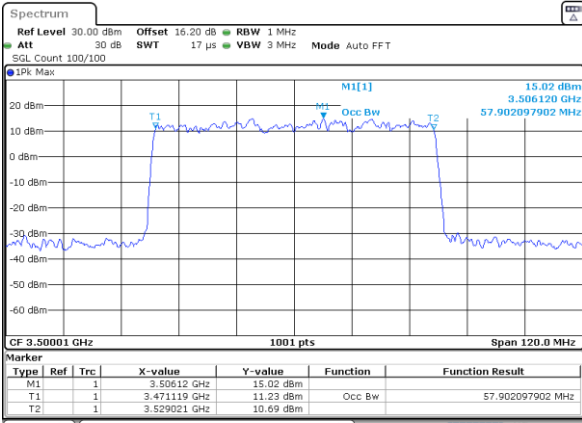

Middle Channel

Middle Channel

Date: 31.JAN.2024 09:30:16

Date: 31.JAN.2024 13:41:10