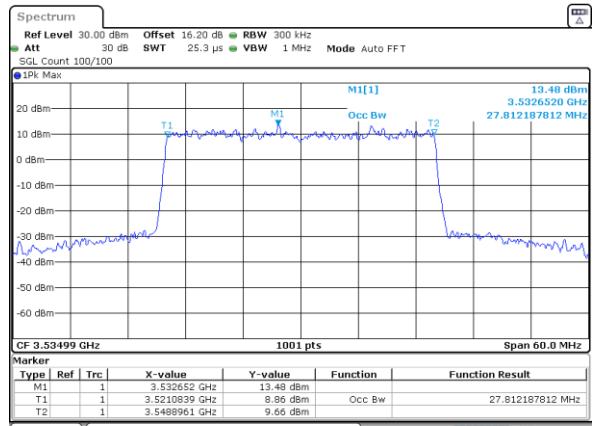

Highest Channel

Date: 31.JAN.2024 18:11:05