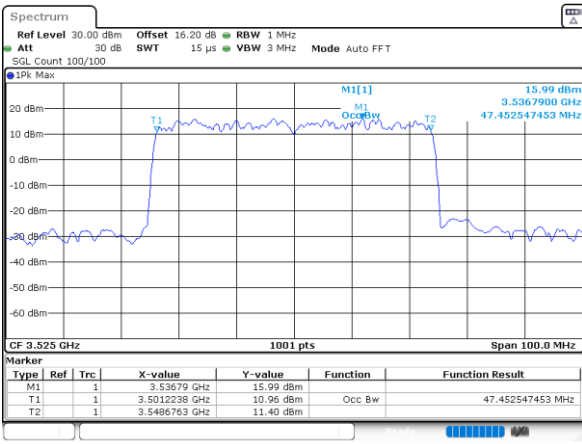

Middle Channel

Date: 31.JAN.2024 19:55:25

Date: 31.JAN.2024 20:11:28

Highest Channel

Highest Channel

Date: 31.JAN.2024 20:22:16

Date: 31.JAN.2024 21:34:00

FR1 n78 / 50MHz Ant4 / CP