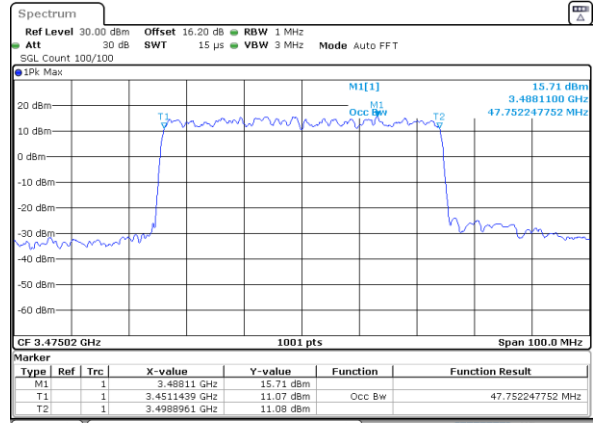

FR1 n78 / 50MHz Ant3 / CP

64QAM

256QAM

Lowest Channel

Lowest Channel

Date: 31.JAN.2024 19:42:11

Date: 31.JAN.2024 19:50:04