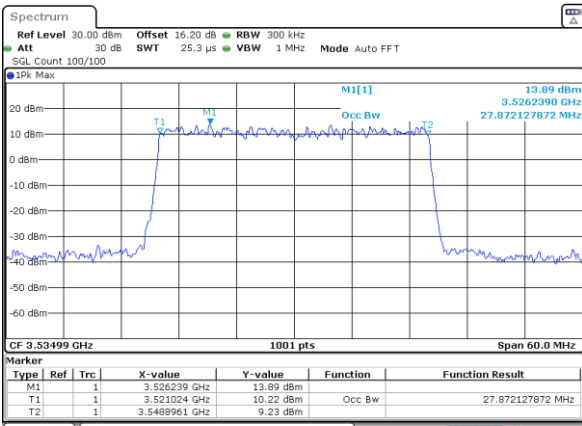

Middle Channel

Date: 31.JAN.2024 17:24:46

Date: 31.JAN.2024 17:43:37

Highest Channel

Highest Channel

Date: 31.JAN.2024 17:48:20

Date: 31.JAN.2024 18:13:02

FR1 n78 / 30MHz Ant4 / CP