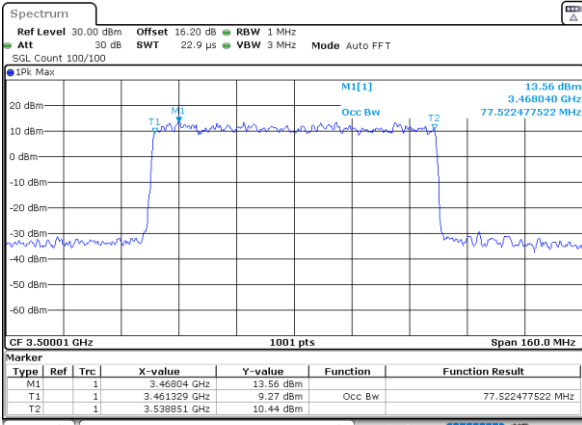

Lowest Channel

Lowest Channel

Date: 31.JAN.2024 09:13:55

Date: 31.JAN.2024 14:26:08

Middle Channel

Middle Channel

Date: 31.JAN.2024 09:15:00

Date: 31.JAN.2024 14:36:01

Highest Channel

Highest Channel

Date: 31.JAN.2024 09:16:06

Date: 31.JAN.2024 14:40:40