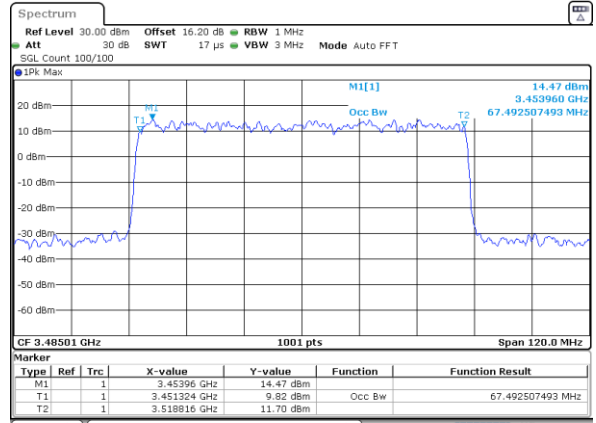

Middle Channel

Date: 31.JAN.2024 09:20:38

Date: 31.JAN.2024 14:06:30

Highest Channel

Highest Channel

Date: 31.JAN.2024 09:23:46

Date: 31.JAN.2024 14:21:55

FR1 n78 / 70MHz Ant4 / CP

64QAM

Lowest Channel

Date: 1.FEB.2024 00:22:27

256QAM

Lowest Channel

Date: 1.FEB.2024 00:26:36

Middle Channel

Date: 1.FEB.2024 00:32:52

Middle Channel

Date: 1.FEB.2024 00:42:37

Highest Channel

Date: 1.FEB.2024 00:52:00

Highest Channel

Date: 1.FEB.2024 00:56:46

FR1 n78 / 80MHz Ant3 / CP

QPSK