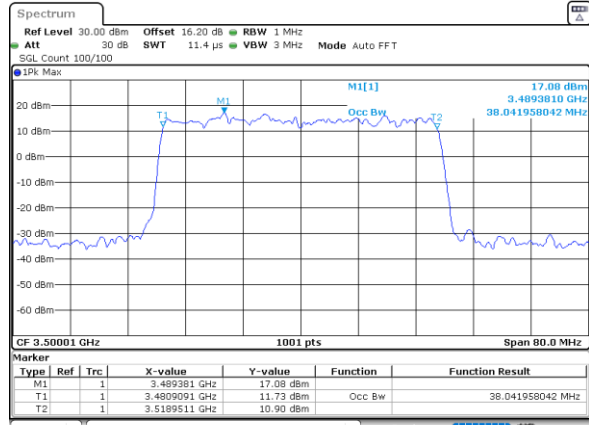

Date: 31.JAN.2024 09:43:13

Date: 31.JAN.2024 12:22:24

Middle Channel

Middle Channel

Date: 31.JAN.2024 09:44:43

Date: 31.JAN.2024 12:28:28

Highest Channel

Highest Channel