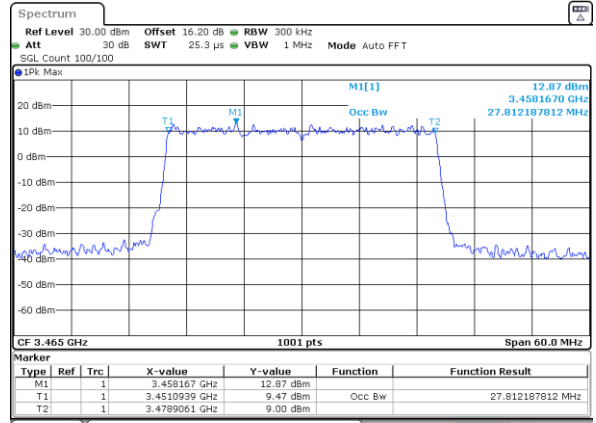

FR1 n78 / 30MHz Ant3 / CP

64QAM

256QAM

Lowest Channel

Lowest Channel

Date: 31.JAN.2024 17:04:35

Date: 31.JAN.2024 17:17:28