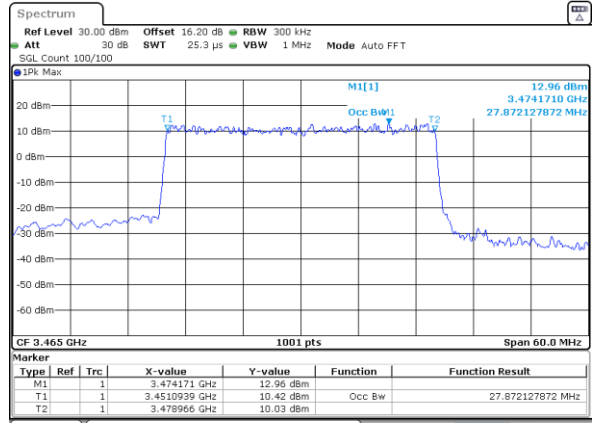

256QAM

Lowest Channel

Date: 31.JAN.2024 17:15:41