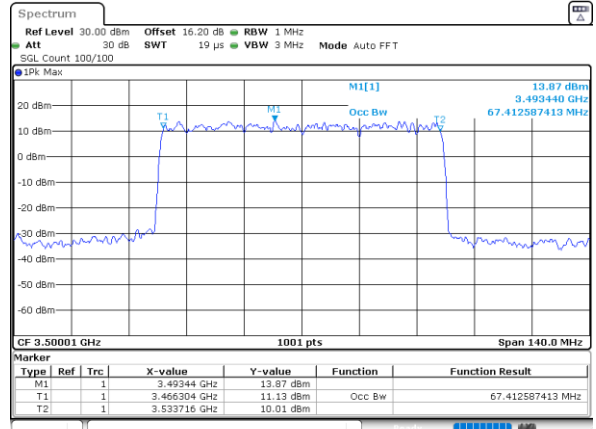

Middle Channel

Date: 1.FEB.2024 00:31:27

Middle Channel

Date: 1.FEB.2024 00:44:49

Highest Channel

Date: 1.FEB.2024 00:50:38

Highest Channel

Date: 1.FEB.2024 00:57:54

FR1 n78 / 70MHz Ant4 / CP

QPSK

16QAM

Lowest Channel

Lowest Channel

Date: 31.JAN.2024 09:18:59

Date: 31.JAN.2024 13:58:24

Middle Channel

Middle Channel

Date: 31.JAN.2024 09:20:38

Date: 31.JAN.2024 14:06:30

Highest Channel

Highest Channel

Date: 31.JAN.2024 09:23:46

Date: 31.JAN.2024 14:21:55

FR1 n78 / 70MHz Ant4 / CP