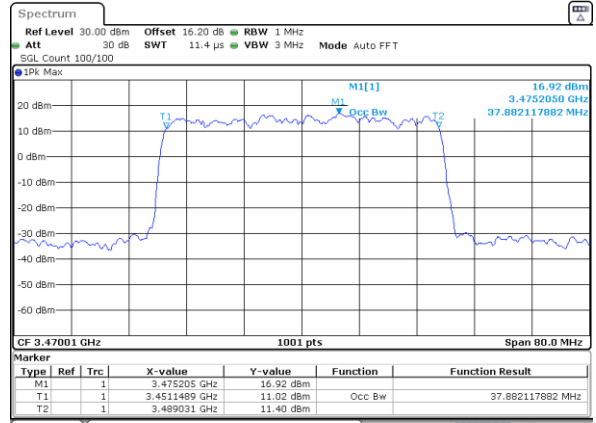

Date: 31.JAN.2024 09:43:13

Date: 31.JAN.2024 12:22:24

Middle Channel

Middle Channel

Date: 31.JAN.2024 09:44:43

Date: 31.JAN.2024 12:28:28

Highest Channel

Highest Channel

Date: 31.JAN.2024 09:48:15

Date: 31.JAN.2024 12:34:54

FR1 n78 / 40MHz Ant4 / CP

64QAM

Lowest Channel

Date: 31.JAN.2024 18:34:42

256QAM

Lowest Channel

Date: 31.JAN.2024 18:39:26

Middle Channel

Date: 31.JAN.2024 18:45:51

Middle Channel

Date: 31.JAN.2024 18:50:26

Highest Channel

Date: 31.JAN.2024 18:59:56

Highest Channel