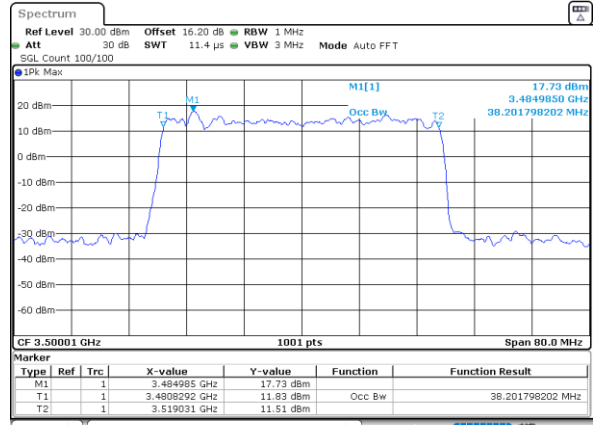

Date: 31.JAN.2024 09:43:13

Date: 31.JAN.2024 12:22:24

Middle Channel

Middle Channel

Date: 31.JAN.2024 09:44:43

Date: 31.JAN.2024 12:28:28

Highest Channel

Highest Channel

Date: 31.JAN.2024 09:48:15

Date: 31.JAN.2024 12:34:54

FR1 n78 / 40MHz Ant4 / CP

64QAM

Lowest Channel

Date: 31.JAN.2024 18:34:42

256QAM

Lowest Channel

Date: 31.JAN.2024 18:39:26

Middle Channel

Date: 31.JAN.2024 18:45:51

Middle Channel

Date: 31.JAN.2024 18:50:26

Highest Channel

Date: 31.JAN.2024 18:59:56

Highest Channel