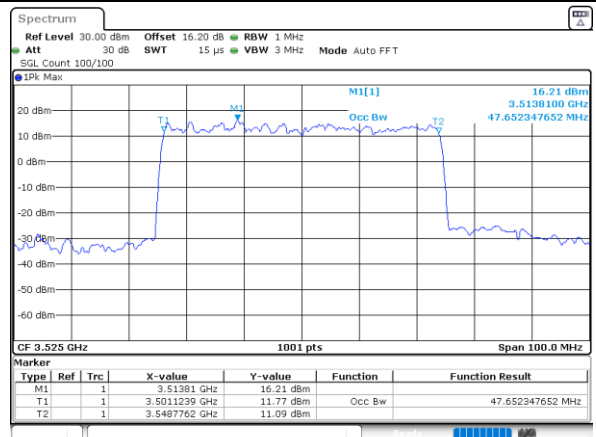

Highest Channel

Highest Channel

Date: 31.JAN.2024 20:22:56

Date: 31.JAN.2024 20:28:37