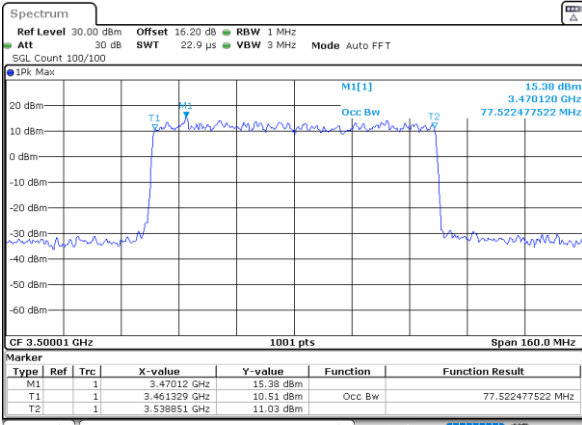

Middle Channel

Date: 1.FEB.2024 00:42:37

Highest Channel

Date: 1.FEB.2024 00:52:00

Highest Channel

Date: 1.FEB.2024 00:56:46

FR1 n78 / 80MHz Ant3 / CP

QPSK

16QAM

Lowest Channel

Lowest Channel

Date: 31.JAN.2024 08:38:17

Date: 31.JAN.2024 14:27:15

Middle Channel

Middle Channel

Date: 31.JAN.2024 08:42:26

Date: 31.JAN.2024 14:34:44

Highest Channel

Highest Channel

Date: 31.JAN.2024 08:44:23

Date: 31.JAN.2024 14:42:34

FR1 n78 / 80MHz Ant4 / CP

QPSK

16QAM