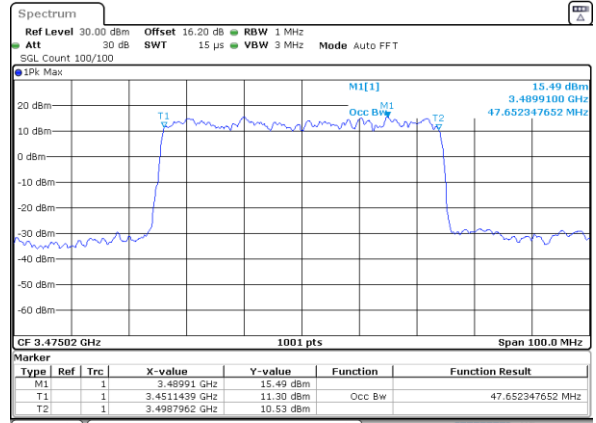

Middle Channel

Date: 31.JAN.2024 19:55:25

Date: 31.JAN.2024 20:11:28

Highest Channel

Highest Channel

Date: 31.JAN.2024 20:22:16

Date: 31.JAN.2024 21:34:00

FR1 n78 / 50MHz Ant4 / CP

QPSK

16QAM

Lowest Channel

Lowest Channel

Date: 31.JAN.2024 09:34:12

Date: 31.JAN.2024 12:47:44

Middle Channel

Middle Channel