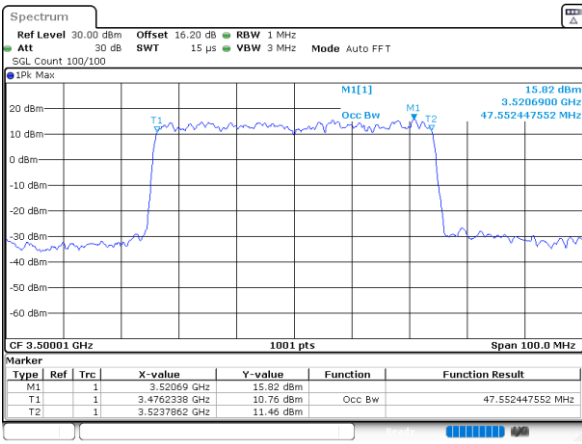

Middle Channel

Date: 31.JAN.2024 19:55:25

Date: 31.JAN.2024 20:11:28

Highest Channel

Highest Channel

Date: 31.JAN.2024 20:22:16

Date: 31.JAN.2024 21:34:00

FR1 n78 / 50MHz Ant4 / CP