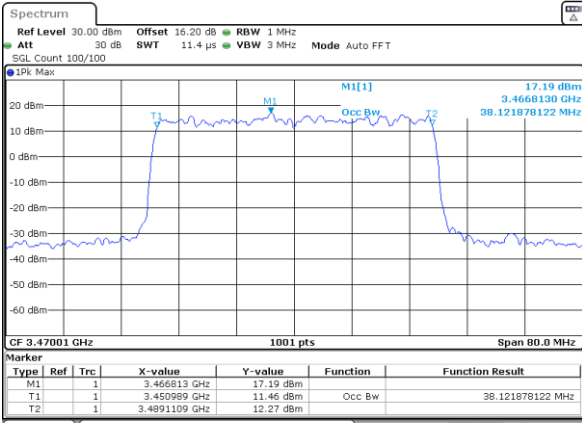

Date: 31.JAN.2024 18:58:24

Highest Channel

Date: 31.JAN.2024 19:07:55

FR1 n78 / 40MHz Ant4 / CP

QPSK

16QAM

Lowest Channel

Lowest Channel

Date: 31.JAN.2024 09:43:13

Date: 31.JAN.2024 12:22:24

Middle Channel

Middle Channel

Date: 31.JAN.2024 09:44:43

Date: 31.JAN.2024 12:28:28

Highest Channel

Highest Channel