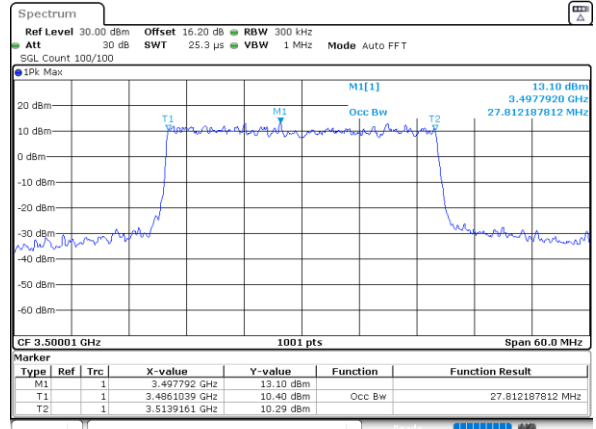

QPSK

16QAM

Lowest Channel

Lowest Channel

Date: 31.JAN.2024 09:51:07

Date: 31.JAN.2024 12:04:16

Middle Channel

Middle Channel