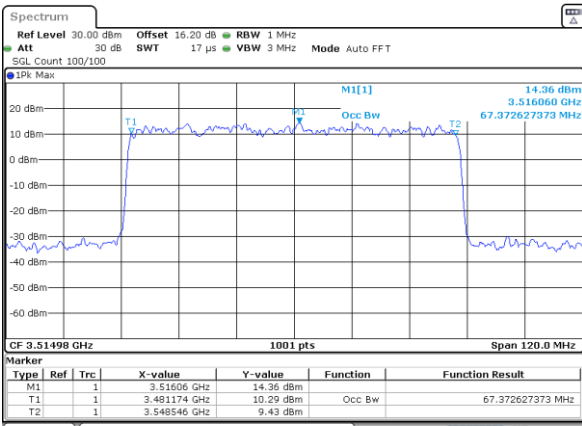

64QAM

Lowest Channel

Date: 1.FEB.2024 00:22:27

256QAM

Lowest Channel

Date: 1.FEB.2024 00:26:36

Middle Channel

Date: 1.FEB.2024 00:32:52

Middle Channel

Date: 1.FEB.2024 00:42:37

Highest Channel

Date: 1.FEB.2024 00:52:00

Highest Channel

Date: 1.FEB.2024 00:56:46

FR1 n78 / 80MHz Ant3 / CP

QPSK