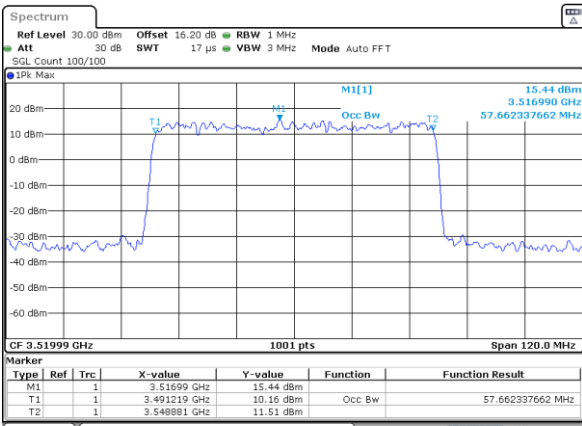

Highest Channel

Highest Channel

Date: 1.FEB.2024 00:08:44

Date: 1.FEB.2024 00:13:37