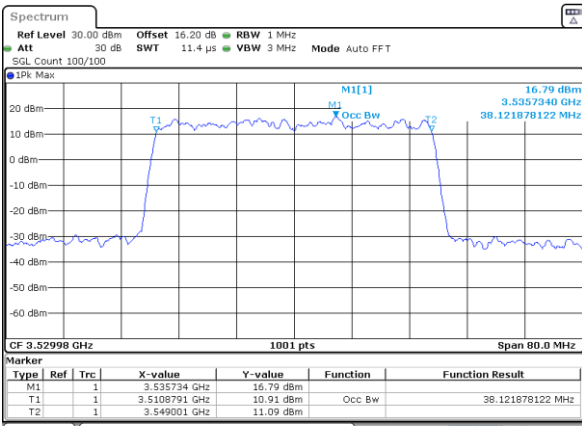

Date: 31.JAN.2024 18:39:26

Middle Channel

Date: 31.JAN.2024 18:45:51

Middle Channel

Date: 31.JAN.2024 18:50:26

Highest Channel

Date: 31.JAN.2024 18:59:56

Highest Channel