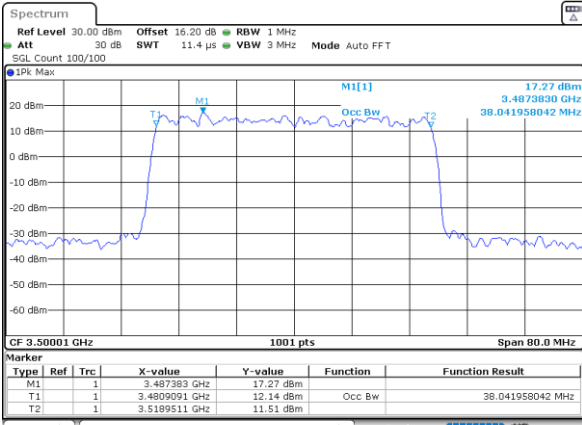

Middle Channel

Date: 31.JAN.2024 18:44:45