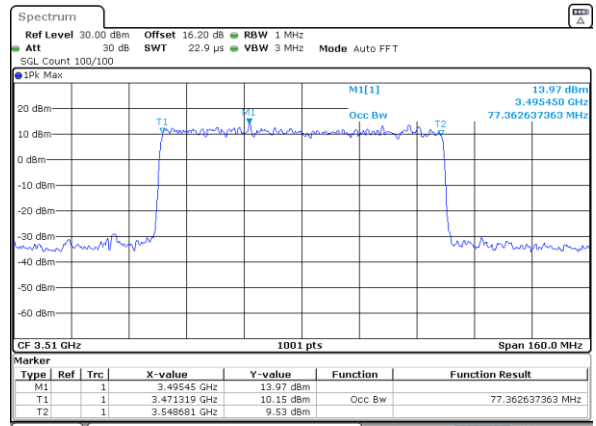

Date: 31.JAN.2024 14:34:44

Highest Channel

Highest Channel

Date: 31.JAN.2024 08:44:23

Date: 31.JAN.2024 14:42:34

FR1 n78 / 80MHz Ant4 / CP

QPSK

16QAM

Lowest Channel

Lowest Channel

Date: 31.JAN.2024 09:13:55

Date: 31.JAN.2024 14:26:08

Middle Channel

Middle Channel

Date: 31.JAN.2024 09:15:00

Date: 31.JAN.2024 14:36:01

Highest Channel

Highest Channel

Date: 31.JAN.2024 09:16:06

Date: 31.JAN.2024 14:40:40