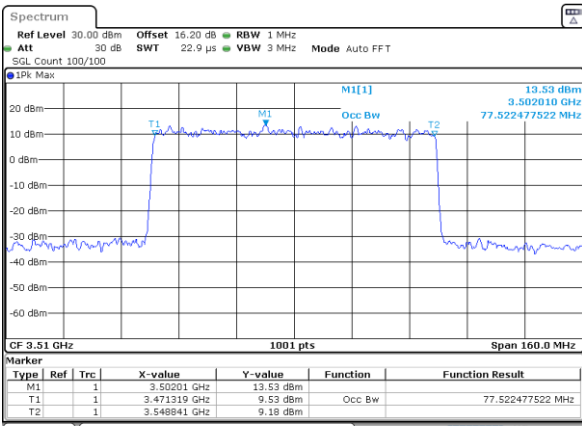

Lowest Channel

Lowest Channel

Date: 31.JAN.2024 09:13:55

Date: 31.JAN.2024 14:26:08

Middle Channel

Middle Channel

Date: 31.JAN.2024 09:15:00

Date: 31.JAN.2024 14:36:01

Highest Channel

Highest Channel

Date: 31.JAN.2024 09:16:06

Date: 31.JAN.2024 14:40:40