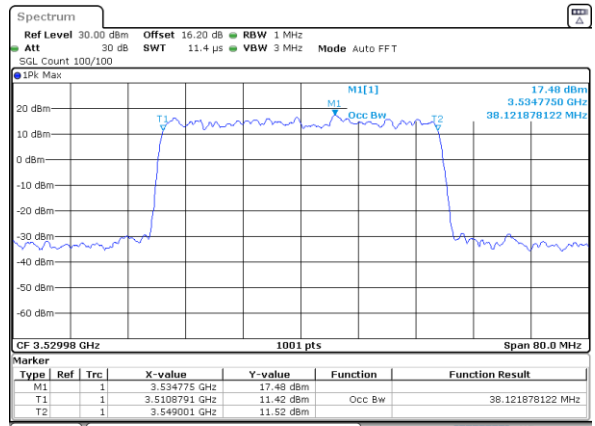

256QAM

Lowest Channel

Date: 31.JAN.2024 18:40:33

Middle Channel

Date: 31.JAN.2024 18:44:45

Middle Channel

Date: 31.JAN.2024 18:51:48

Highest Channel

Date: 31.JAN.2024 18:58:24

Highest Channel

Date: 31.JAN.2024 19:07:55

FR1 n78 / 40MHz Ant4 / CP

QPSK

16QAM

Lowest Channel

Lowest Channel