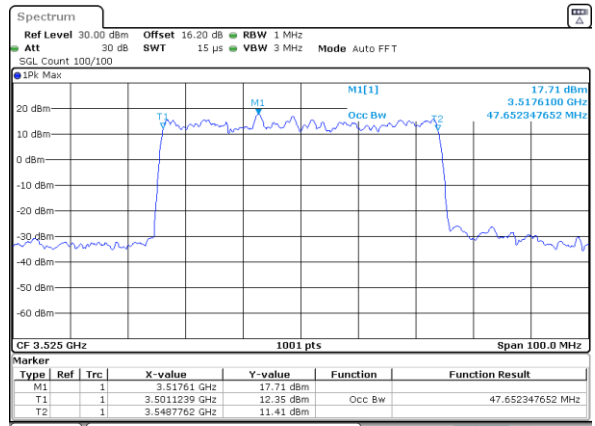

Middle Channel

Middle Channel

Date: 31.JAN.2024 08:24:11

Date: 31.JAN.2024 12:54:03

Highest Channel

Highest Channel

Date: 31.JAN.2024 08:25:20

Date: 31.JAN.2024 12:57:23