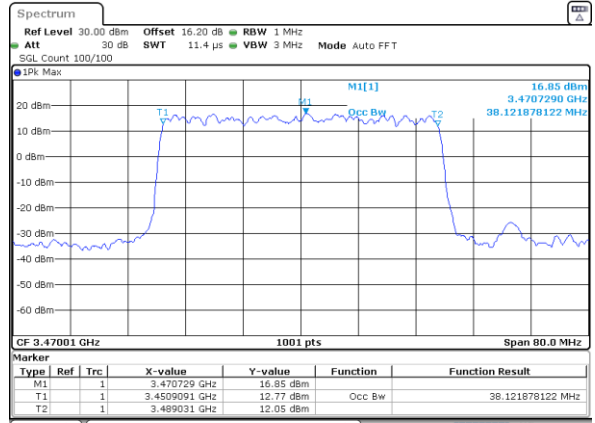

256QAM

Lowest Channel

Date: 31.JAN.2024 18:40:33