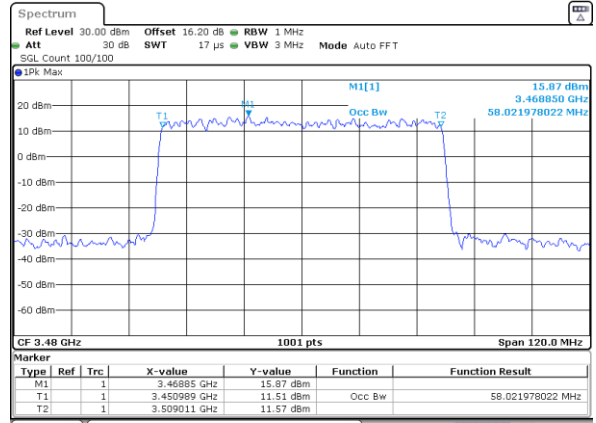

Lowest Channel

Lowest Channel

Date: 31.JAN.2024 08:27:02

Date: 31.JAN.2024 13:32:57

Middle Channel

Middle Channel

Date: 31.JAN.2024 08:28:09

Date: 31.JAN.2024 13:39:53

Highest Channel

Highest Channel

Date: 31.JAN.2024 08:28:56

Date: 31.JAN.2024 13:49:14

FR1 n78 / 60MHz Ant3 / CP

64QAM

256QAM

Lowest Channel

Lowest Channel

Date: 31.JAN.2024 22:16:47

Date: 31.JAN.2024 22:23:37

Middle Channel

Middle Channel

Date: 31.JAN.2024 22:29:39

Date: 1.FEB.2024 00:04:53

Highest Channel