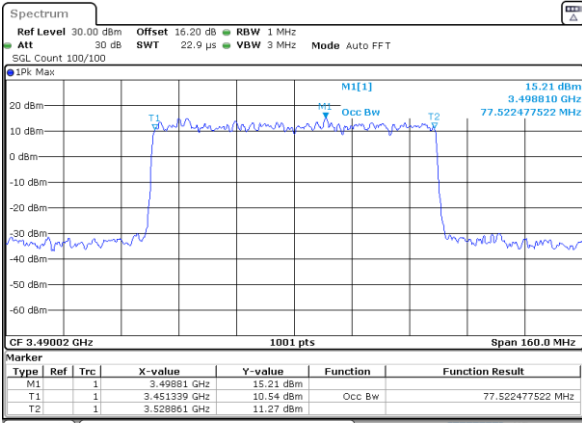

FR1 n78 / 80MHz Ant3 / CP

QPSK

16QAM

Lowest Channel

Lowest Channel

Date: 31.JAN.2024 08:38:17

Date: 31.JAN.2024 14:27:15