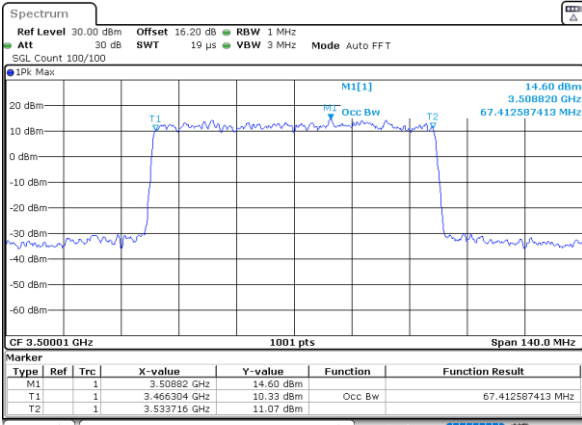

Date: 31.JAN.2024 09:33:25

Date: 31.JAN.2024 13:47:25

FR1 n78 / 70MHz Ant3 / CP

QPSK

16QAM

Lowest Channel

Lowest Channel

Date: 31.JAN.2024 08:33:15

Date: 31.JAN.2024 13:55:45

Middle Channel

Middle Channel

Date: 31.JAN.2024 08:34:24

Date: 31.JAN.2024 14:11:01

Highest Channel

Highest Channel

Date: 31.JAN.2024 08:36:42