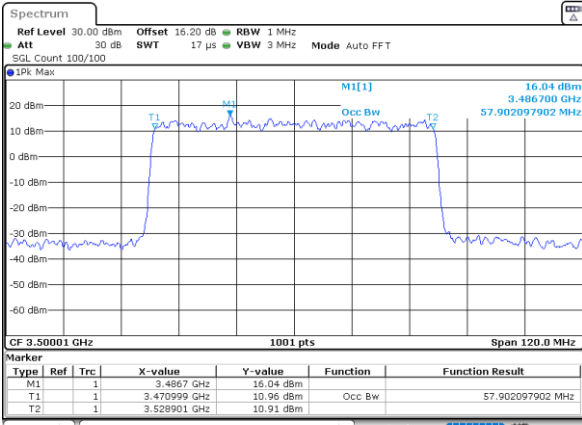

Lowest Channel

Date: 31.JAN.2024 22:16:47

Date: 31.JAN.2024 22:23:37

Middle Channel

Middle Channel

Date: 31.JAN.2024 22:29:39

Date: 1.FEB.2024 00:04:53

Highest Channel