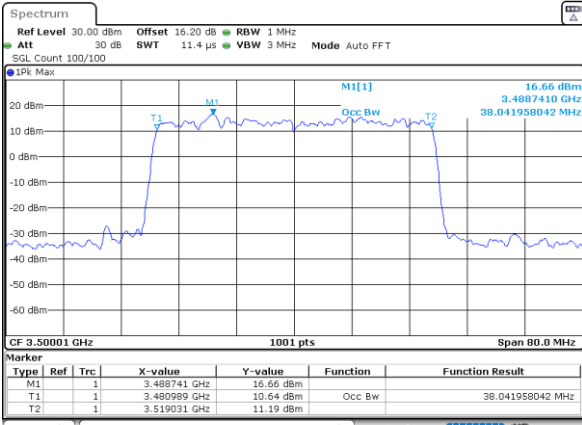

Middle Channel

Middle Channel

Date: 31.JAN.2024 09:44:43