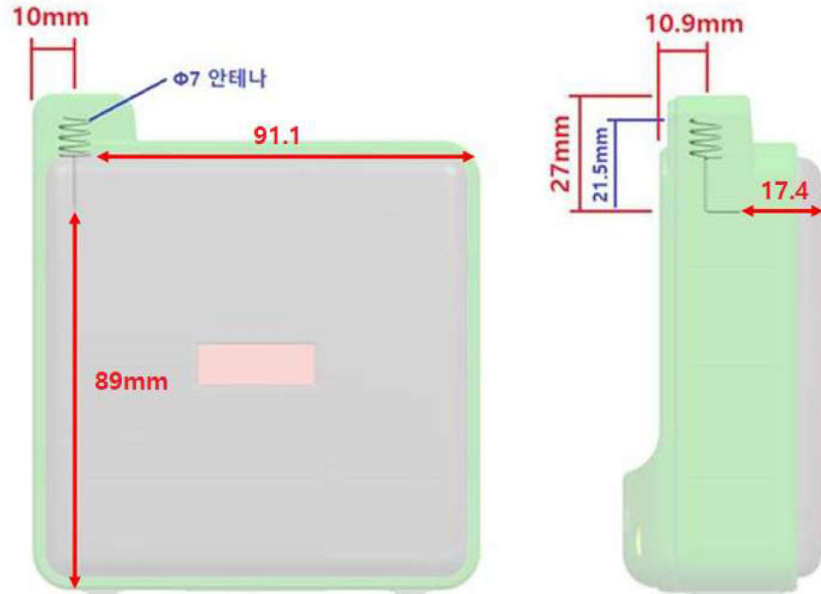

APPENDIX F: DUT ANTENNA DIAGRAM & SAR TEST SETUP PHOTOGRAPHS

DUT Antenna Location

X12LM Antenna Location

Figure F-1 Antenna Location

SAR Test Setup Photographs

Top from Flat Phantom (Separation Distance: 0 cm)

Front from Flat Phantom (Separation Distance: 0 cm)

Rear from Flat Phantom (Separation Distance: 0 cm)

Left from Flat Phantom (Separation Distance: 0 cm)